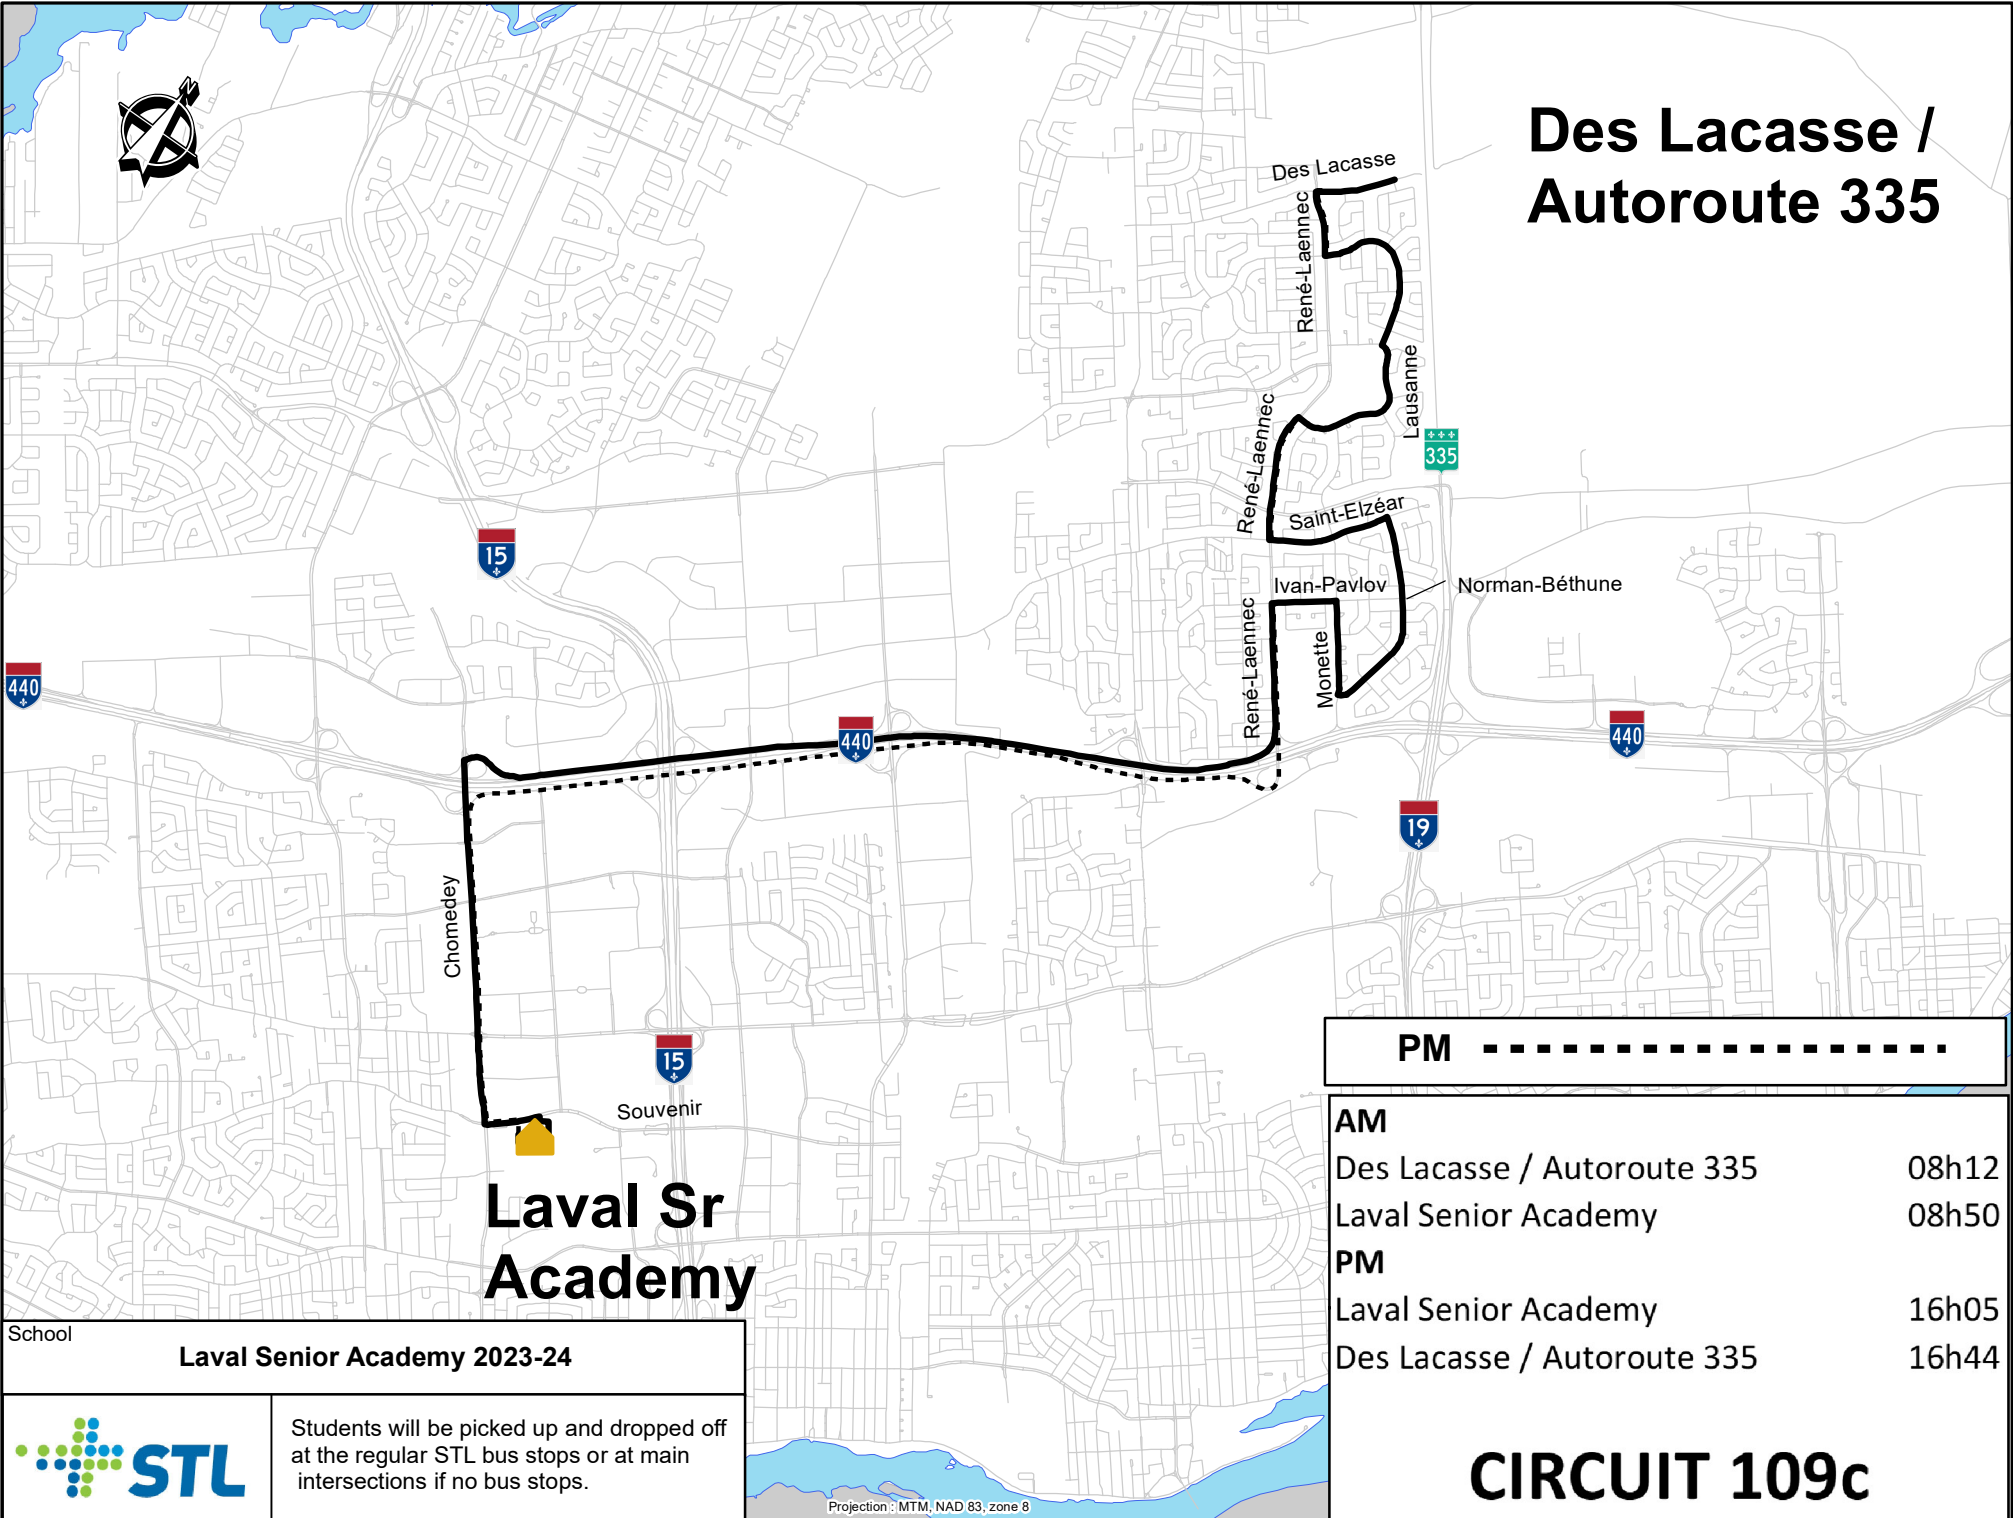

# Des Lacasse / Autoroute 335

**Laval Sr  
Academy**

School **Laval Senior Academy 2023-24**

Students will be picked up and dropped off at the regular STL bus stops or at main intersections if no bus stops.

**PM** - - - - -

<b>AM</b>	
Des Lacasse / Autoroute 335	08h12
Laval Senior Academy	08h50
<b>PM</b>	
Laval Senior Academy	16h05
Des Lacasse / Autoroute 335	16h44

**CIRCUIT 109c**

Projection : MTM, NAD 83, zone 8