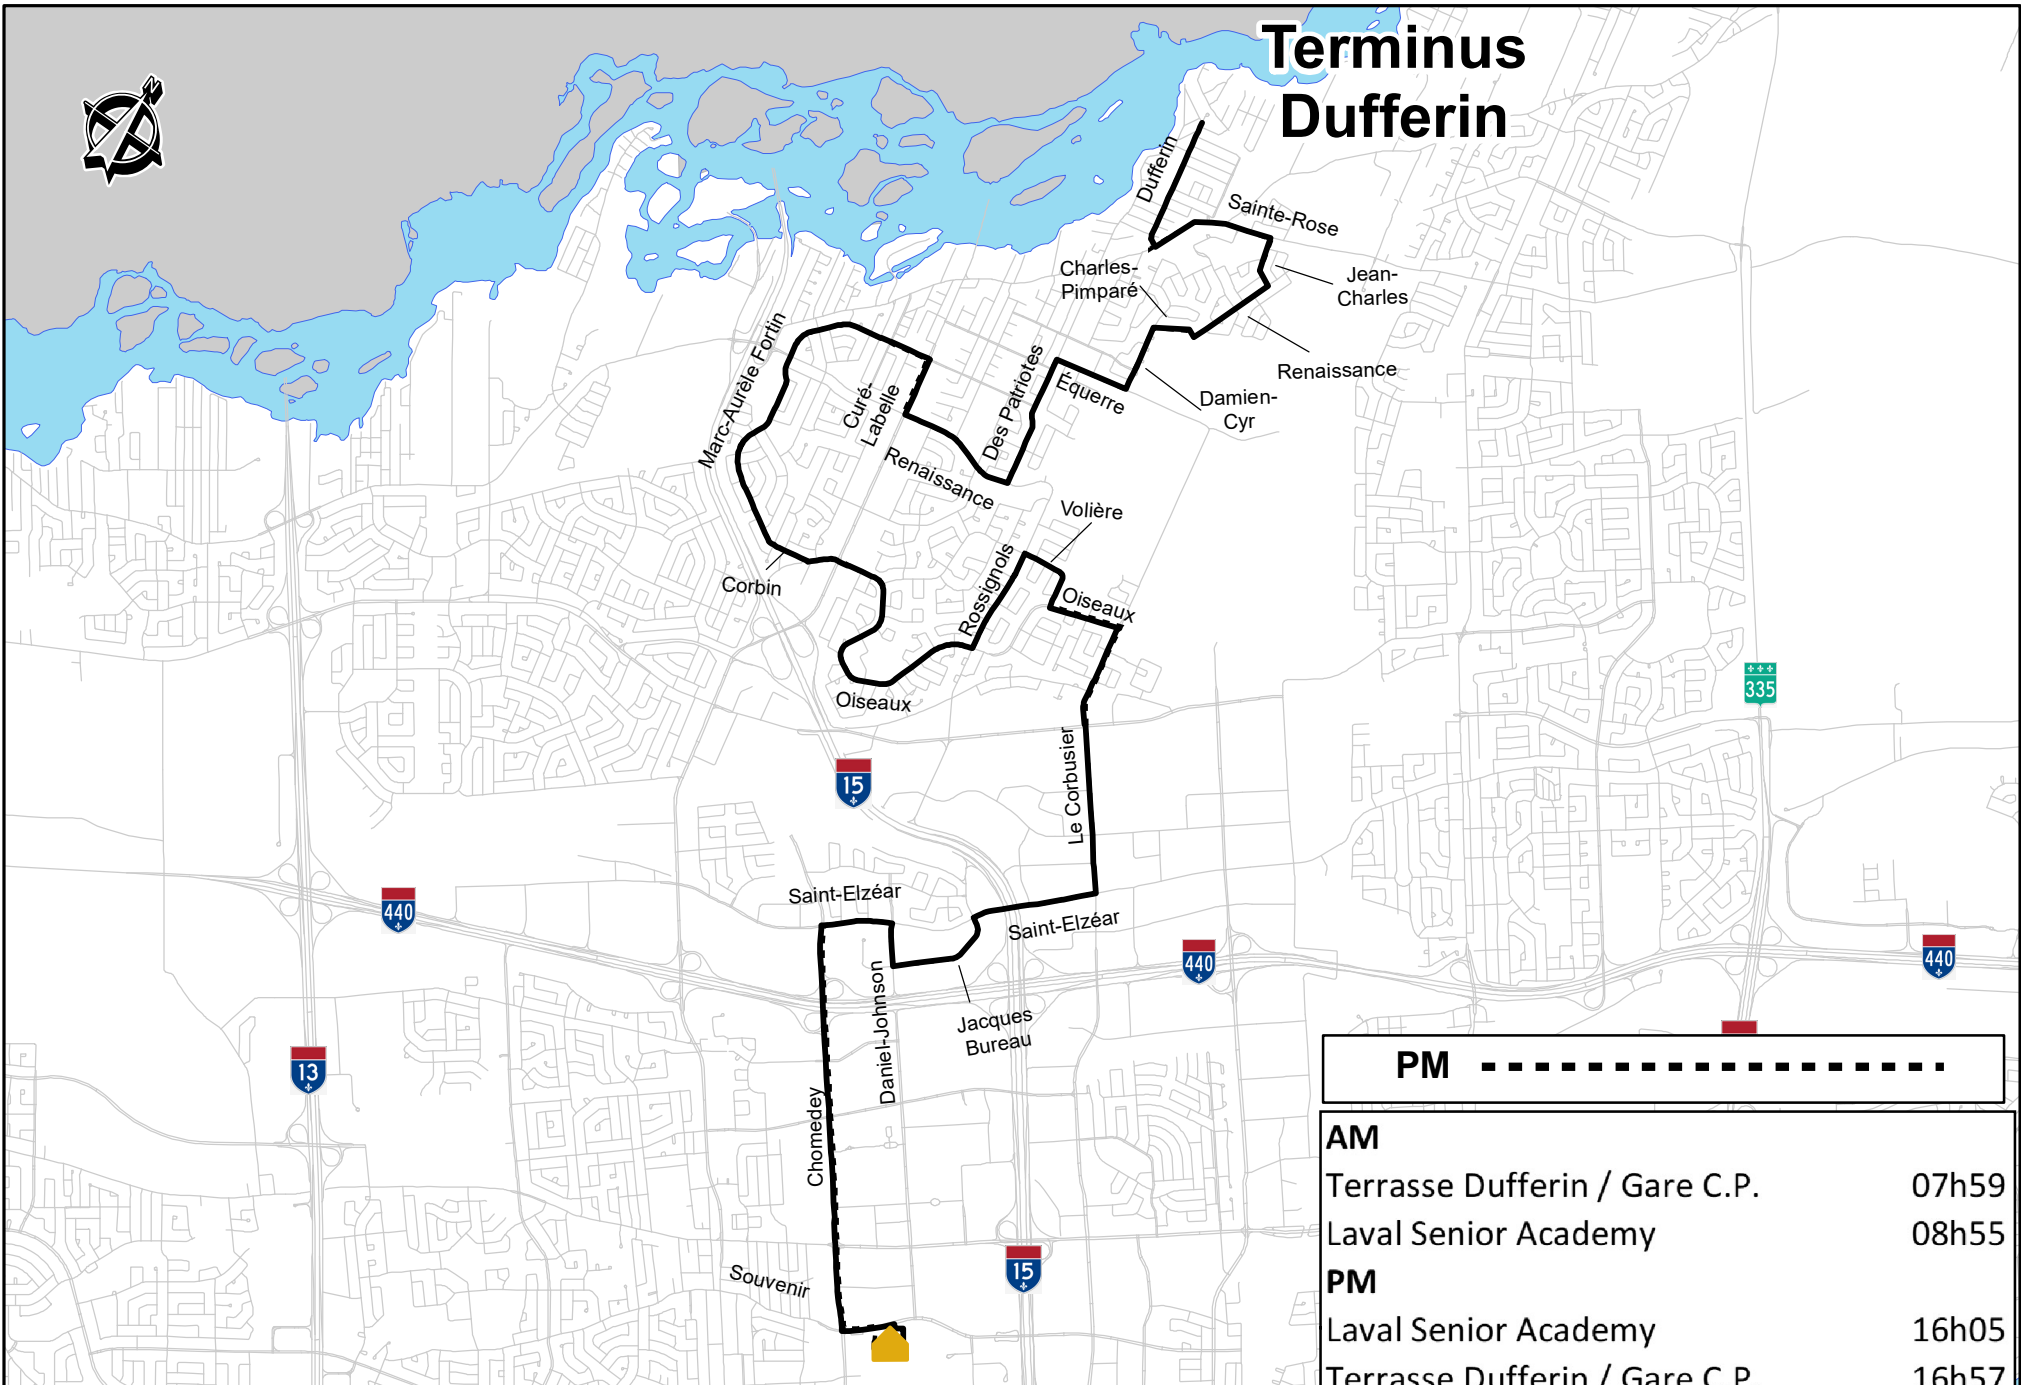

Terminus Dufferin

PM - - - - -

AM

Terrasse Dufferin / Gare C.P. 07h59

Laval Senior Academy 08h55

PM

Laval Senior Academy 16h05

Terrasse Dufferin / Gare C.P. 16h57

School **Laval Senior Academy 2023-24**

Students will be picked up and dropped off at the regular STL bus stops or at main intersections if no bus stops.

Projection : MTM, NAD 83, zone 8

Laval Sr Academy

CIRCUIT 110c