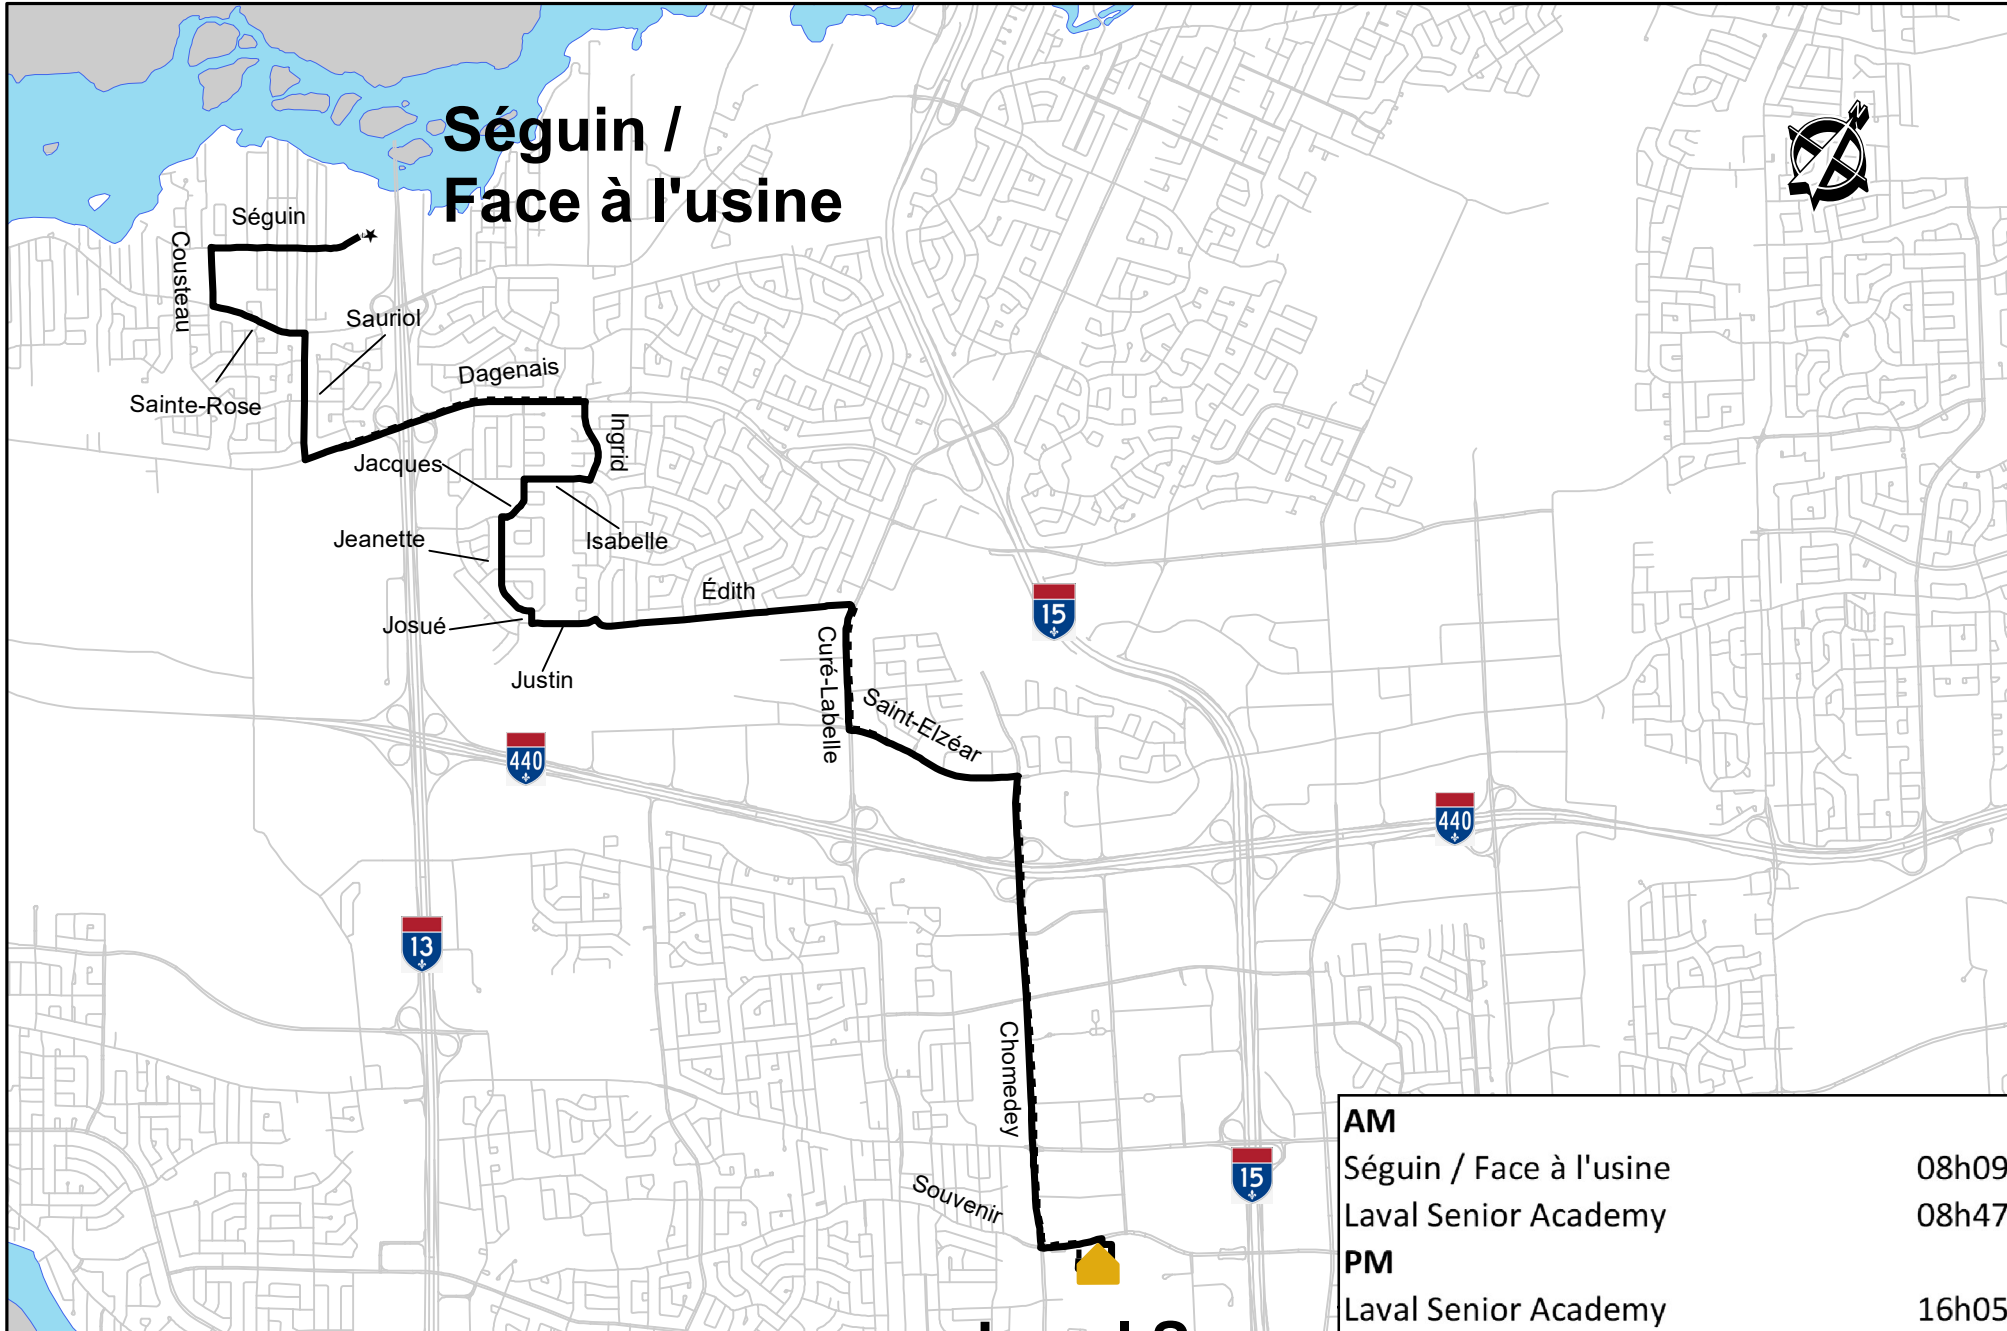

Séguin / Face à l'usine

School
Laval Senior Academy 2023-24

**Laval Sr
Academy**

AM	
Séguin / Face à l'usine	08h09
Laval Senior Academy	08h47
PM	
Laval Senior Academy	16h05
Séguin / Face à l'usine	16h43

Students will be picked up and dropped off at the regular STL bus stops or at main intersections if no bus stops.

Projection : MTM, NAD 83, zone 8

CIRCUIT 111c