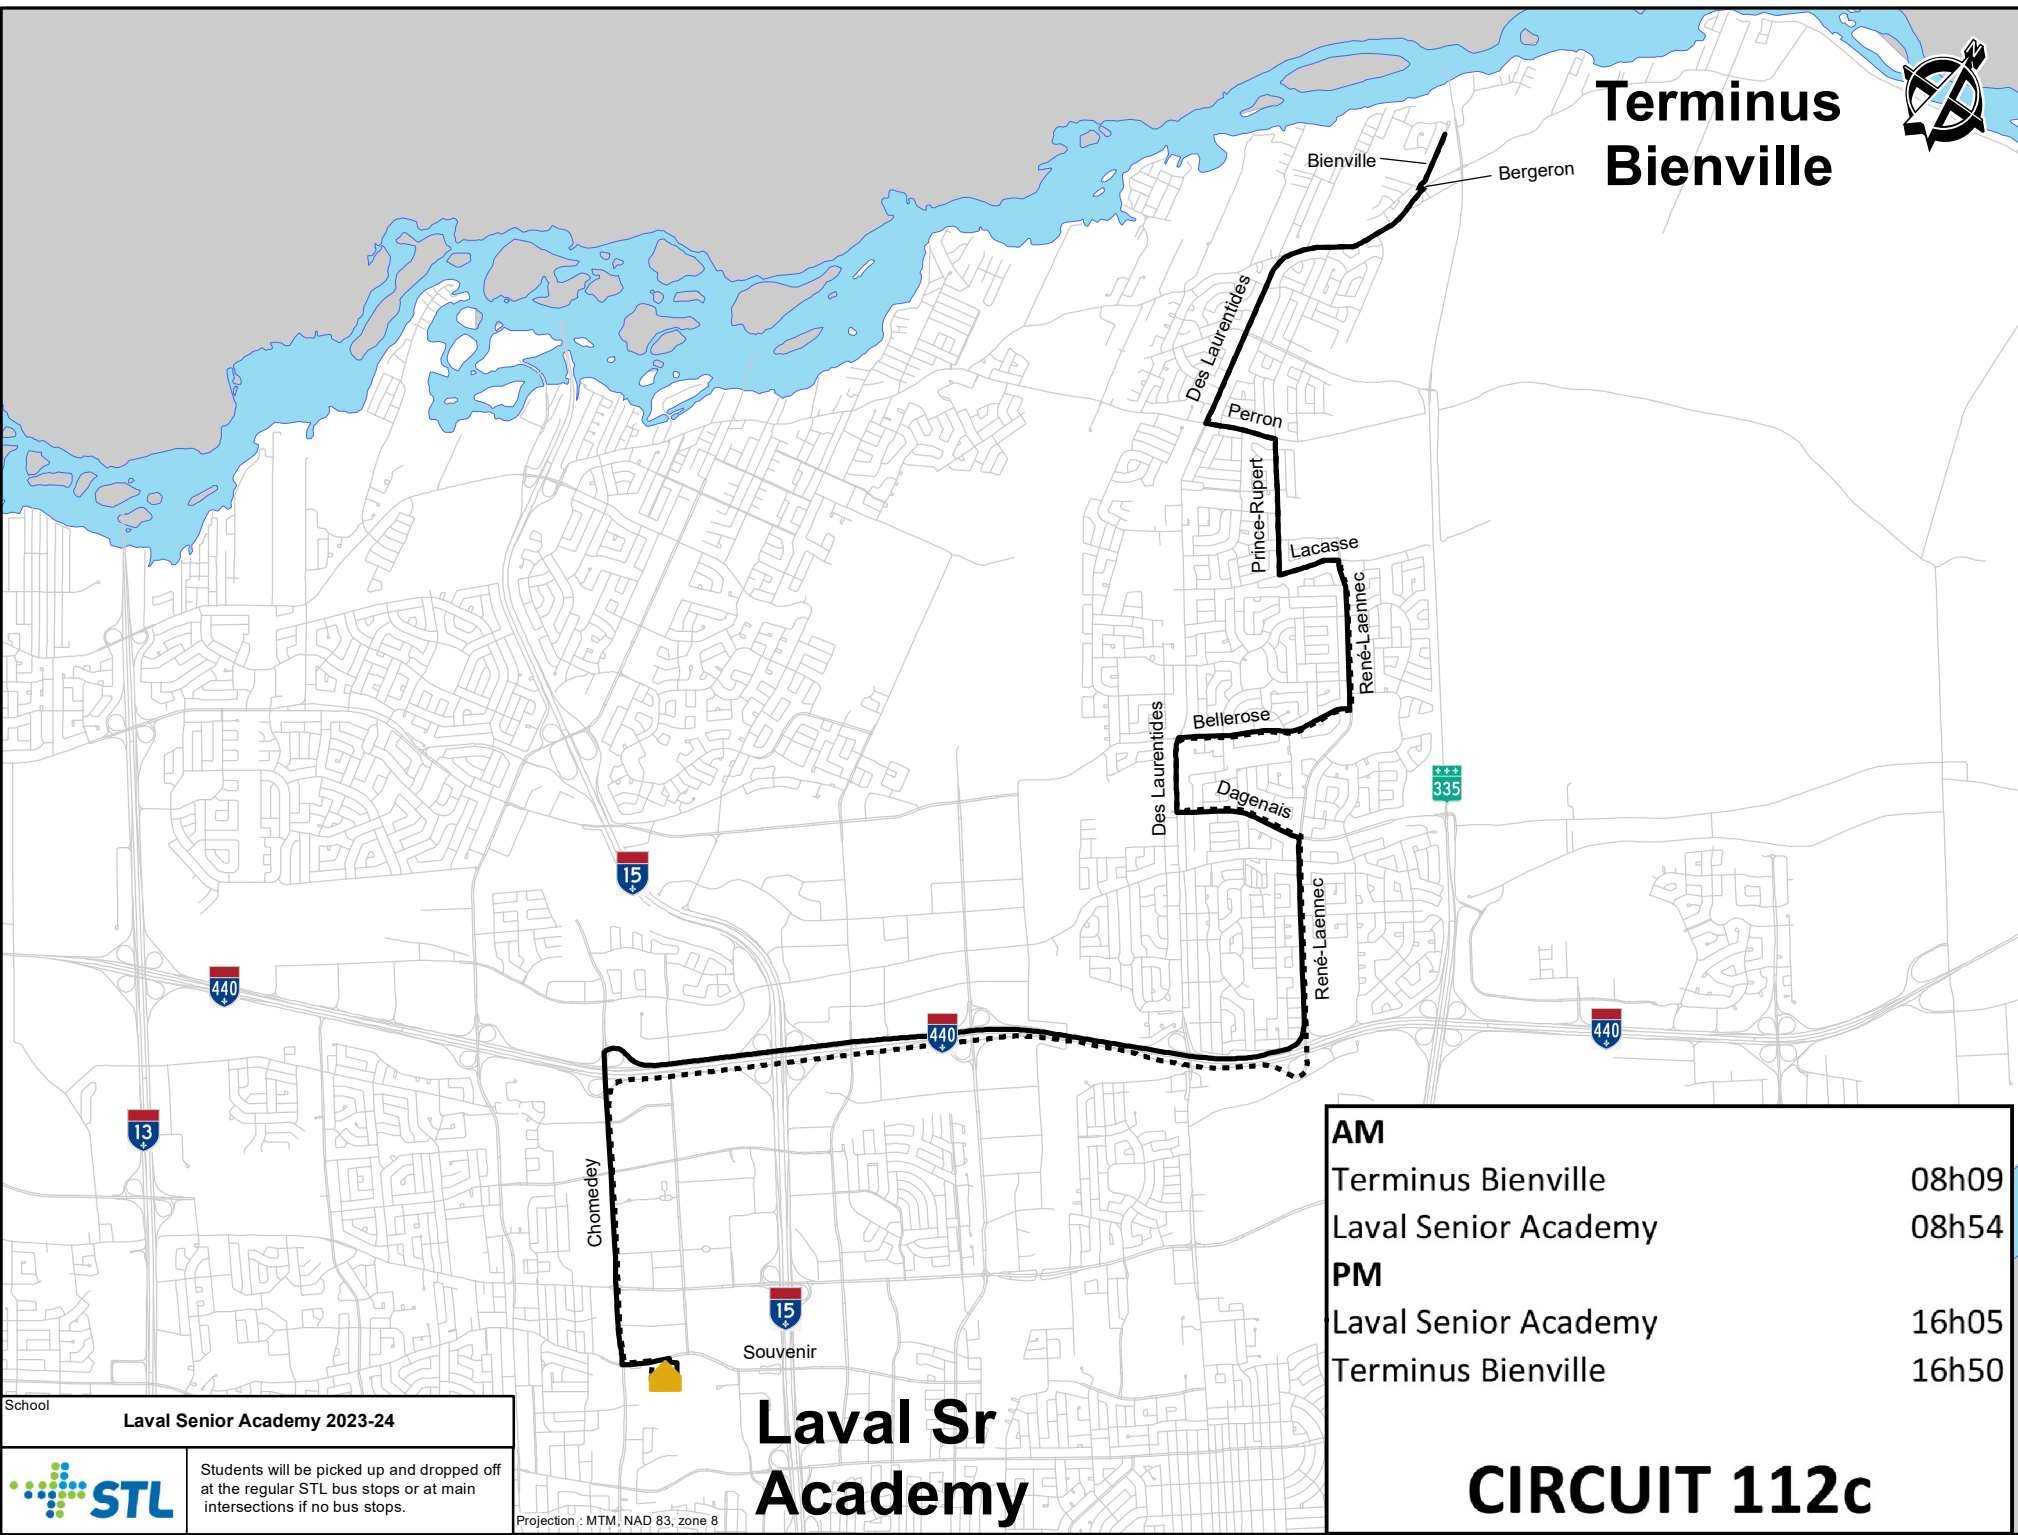

# Terminus Bienville

<b>AM</b>		
Terminus Bienville		08h09
Laval Senior Academy		08h54
<b>PM</b>		
Laval Senior Academy		16h05
Terminus Bienville		16h50

School  
**Laval Senior Academy 2023-24**  
 Students will be picked up and dropped off at the regular STL bus stops or at main intersections if no bus stops.

Projection : MTM, NAD 83, zone 8

# Laval Sr Academy

# CIRCUIT 112c