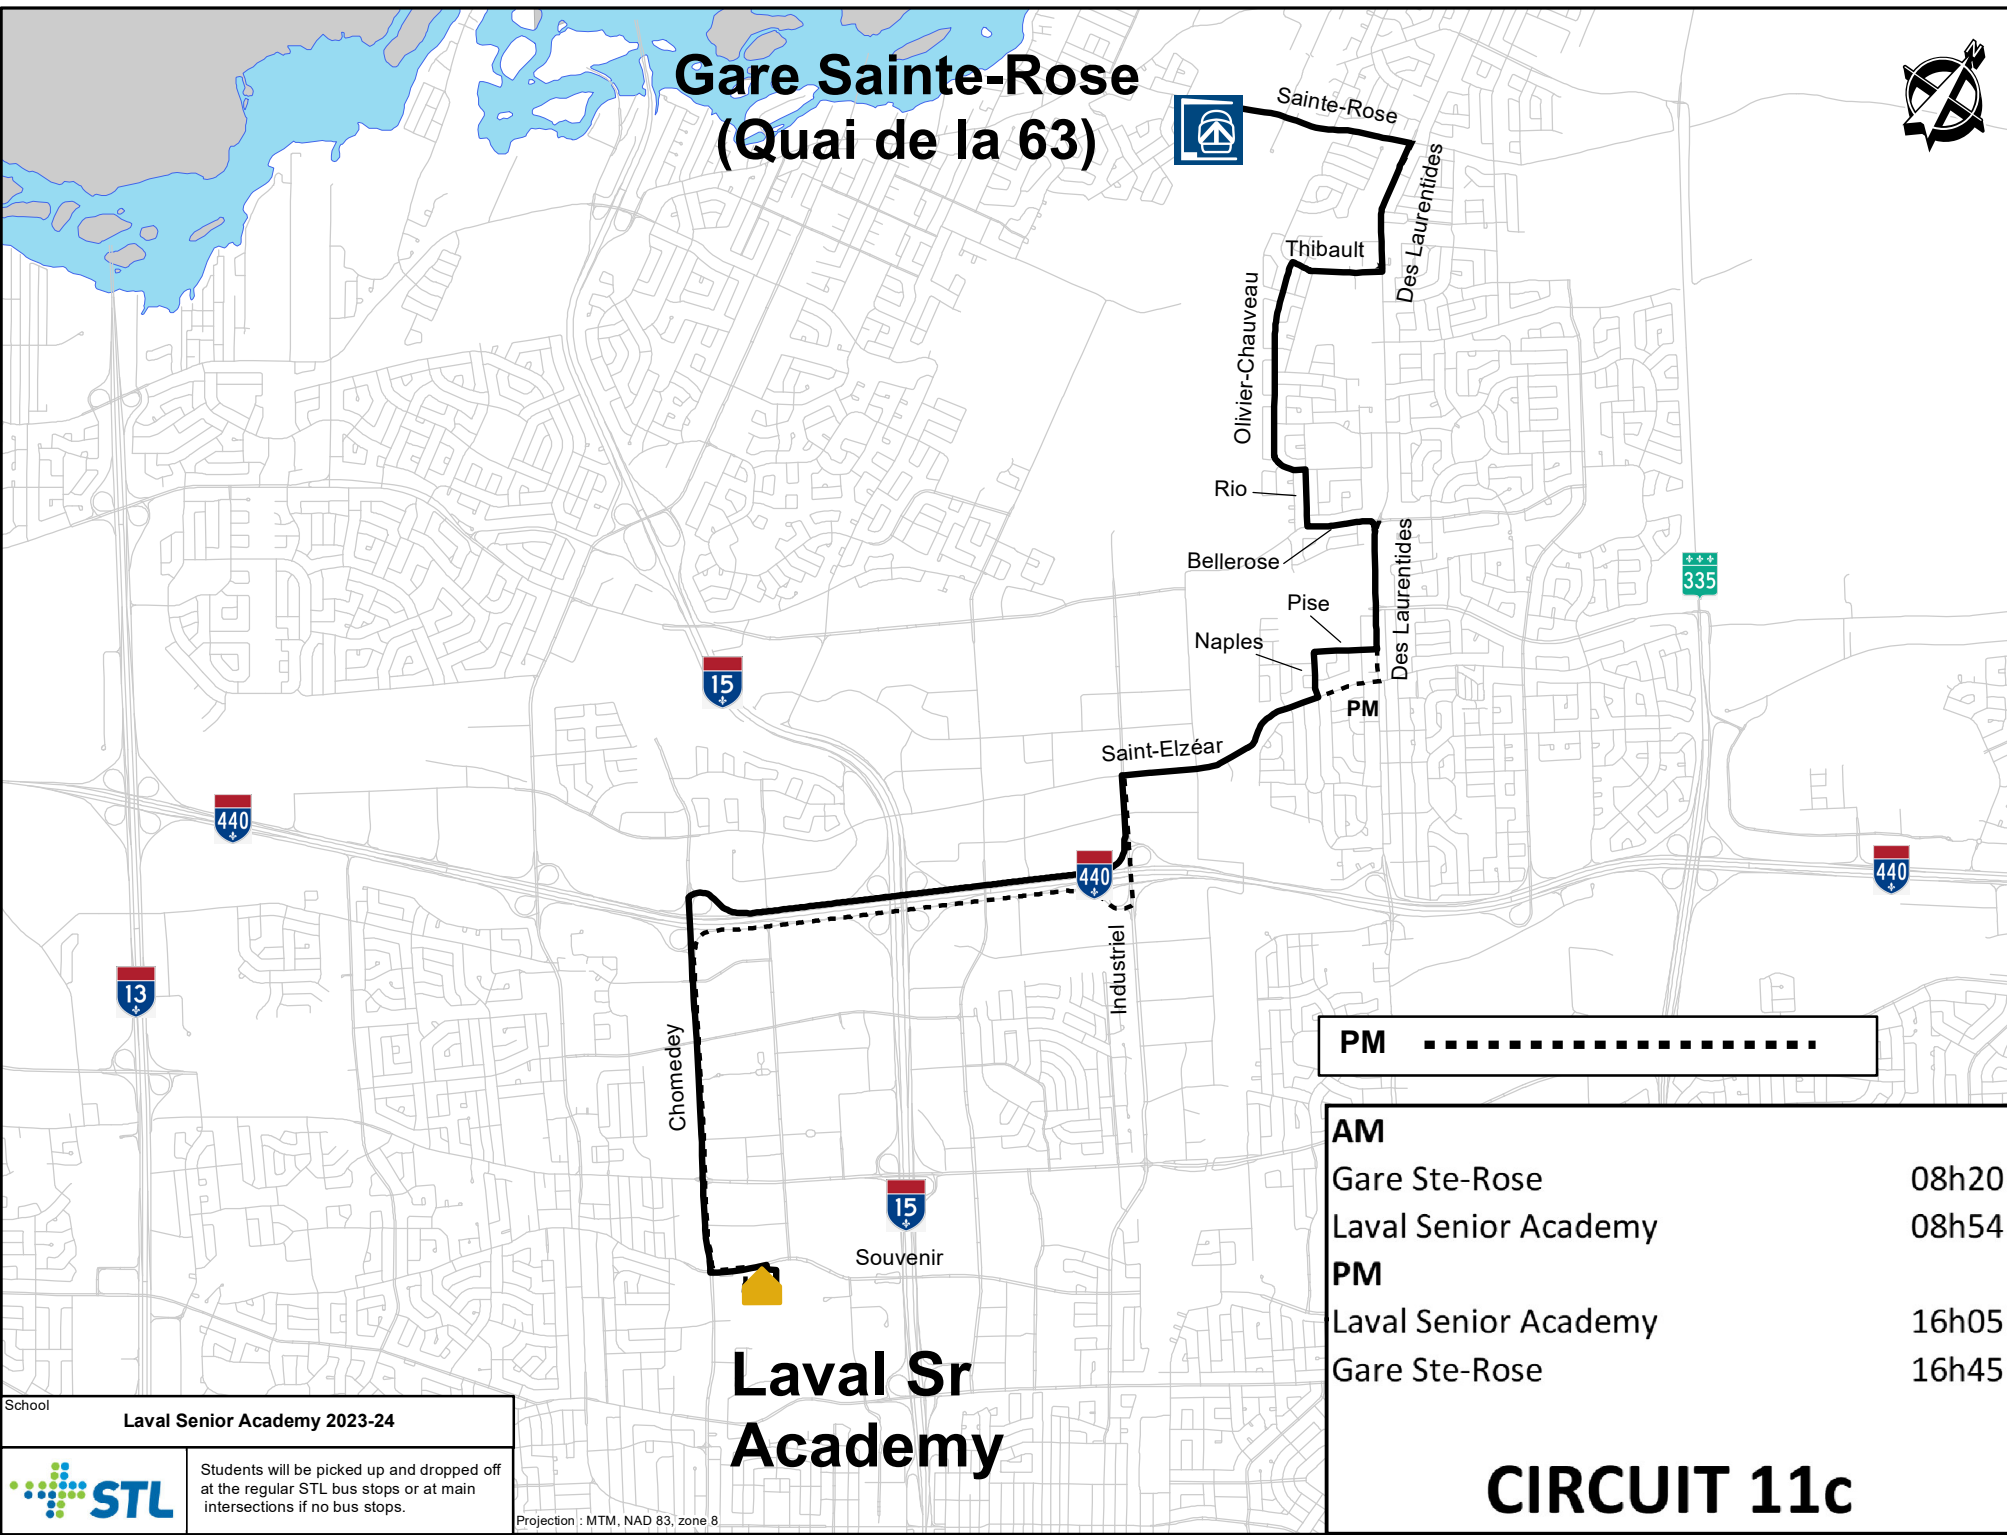

Gare Sainte-Rose (Quai de la 63)

PM (dashed line)

AM	
Gare Ste-Rose	08h20
Laval Senior Academy	08h54
PM	
Laval Senior Academy	16h05
Gare Ste-Rose	16h45

Laval Sr Academy

CIRCUIT 11c

School

Laval Senior Academy 2023-24

Students will be picked up and dropped off at the regular STL bus stops or at main intersections if no bus stops.

Projection : MTM, NAD 83, zone 8