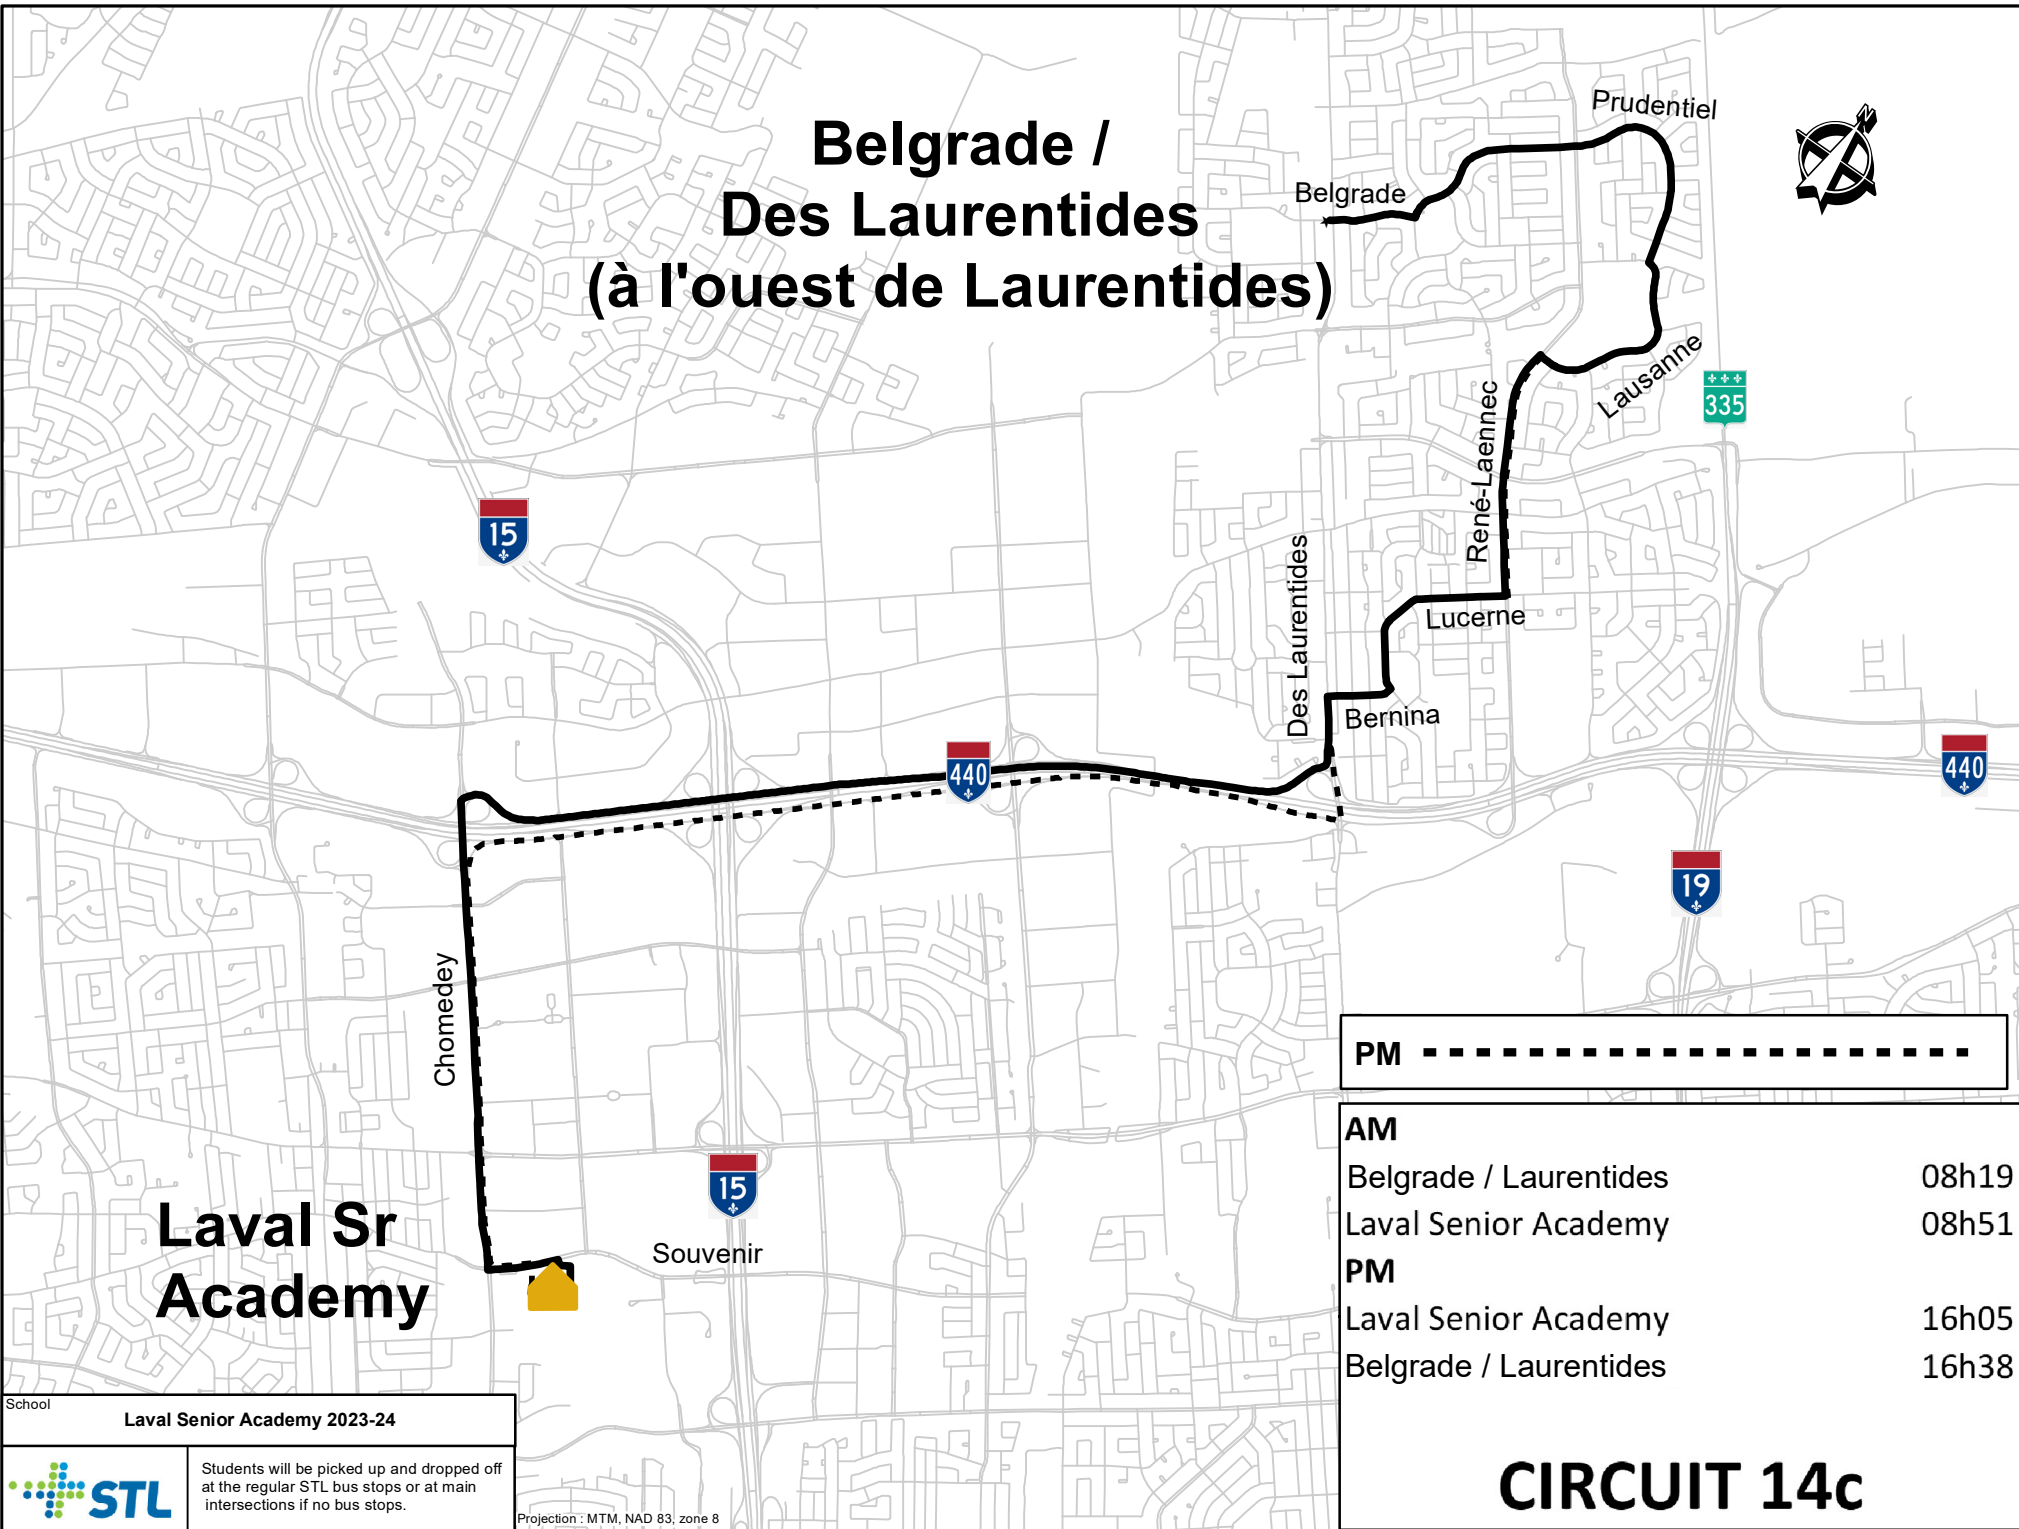

# Belgrade / Des Laurentides (à l'ouest de Laurentides)

PM - - - - -

<b>AM</b>	
Belgrade / Laurentides	08h19
Laval Senior Academy	08h51
<b>PM</b>	
Laval Senior Academy	16h05
Belgrade / Laurentides	16h38

## CIRCUIT 14c

School  
Laval Senior Academy 2023-24

Students will be picked up and dropped off at the regular STL bus stops or at main intersections if no bus stops.

Projection : MTM, NAD 83, zone 8