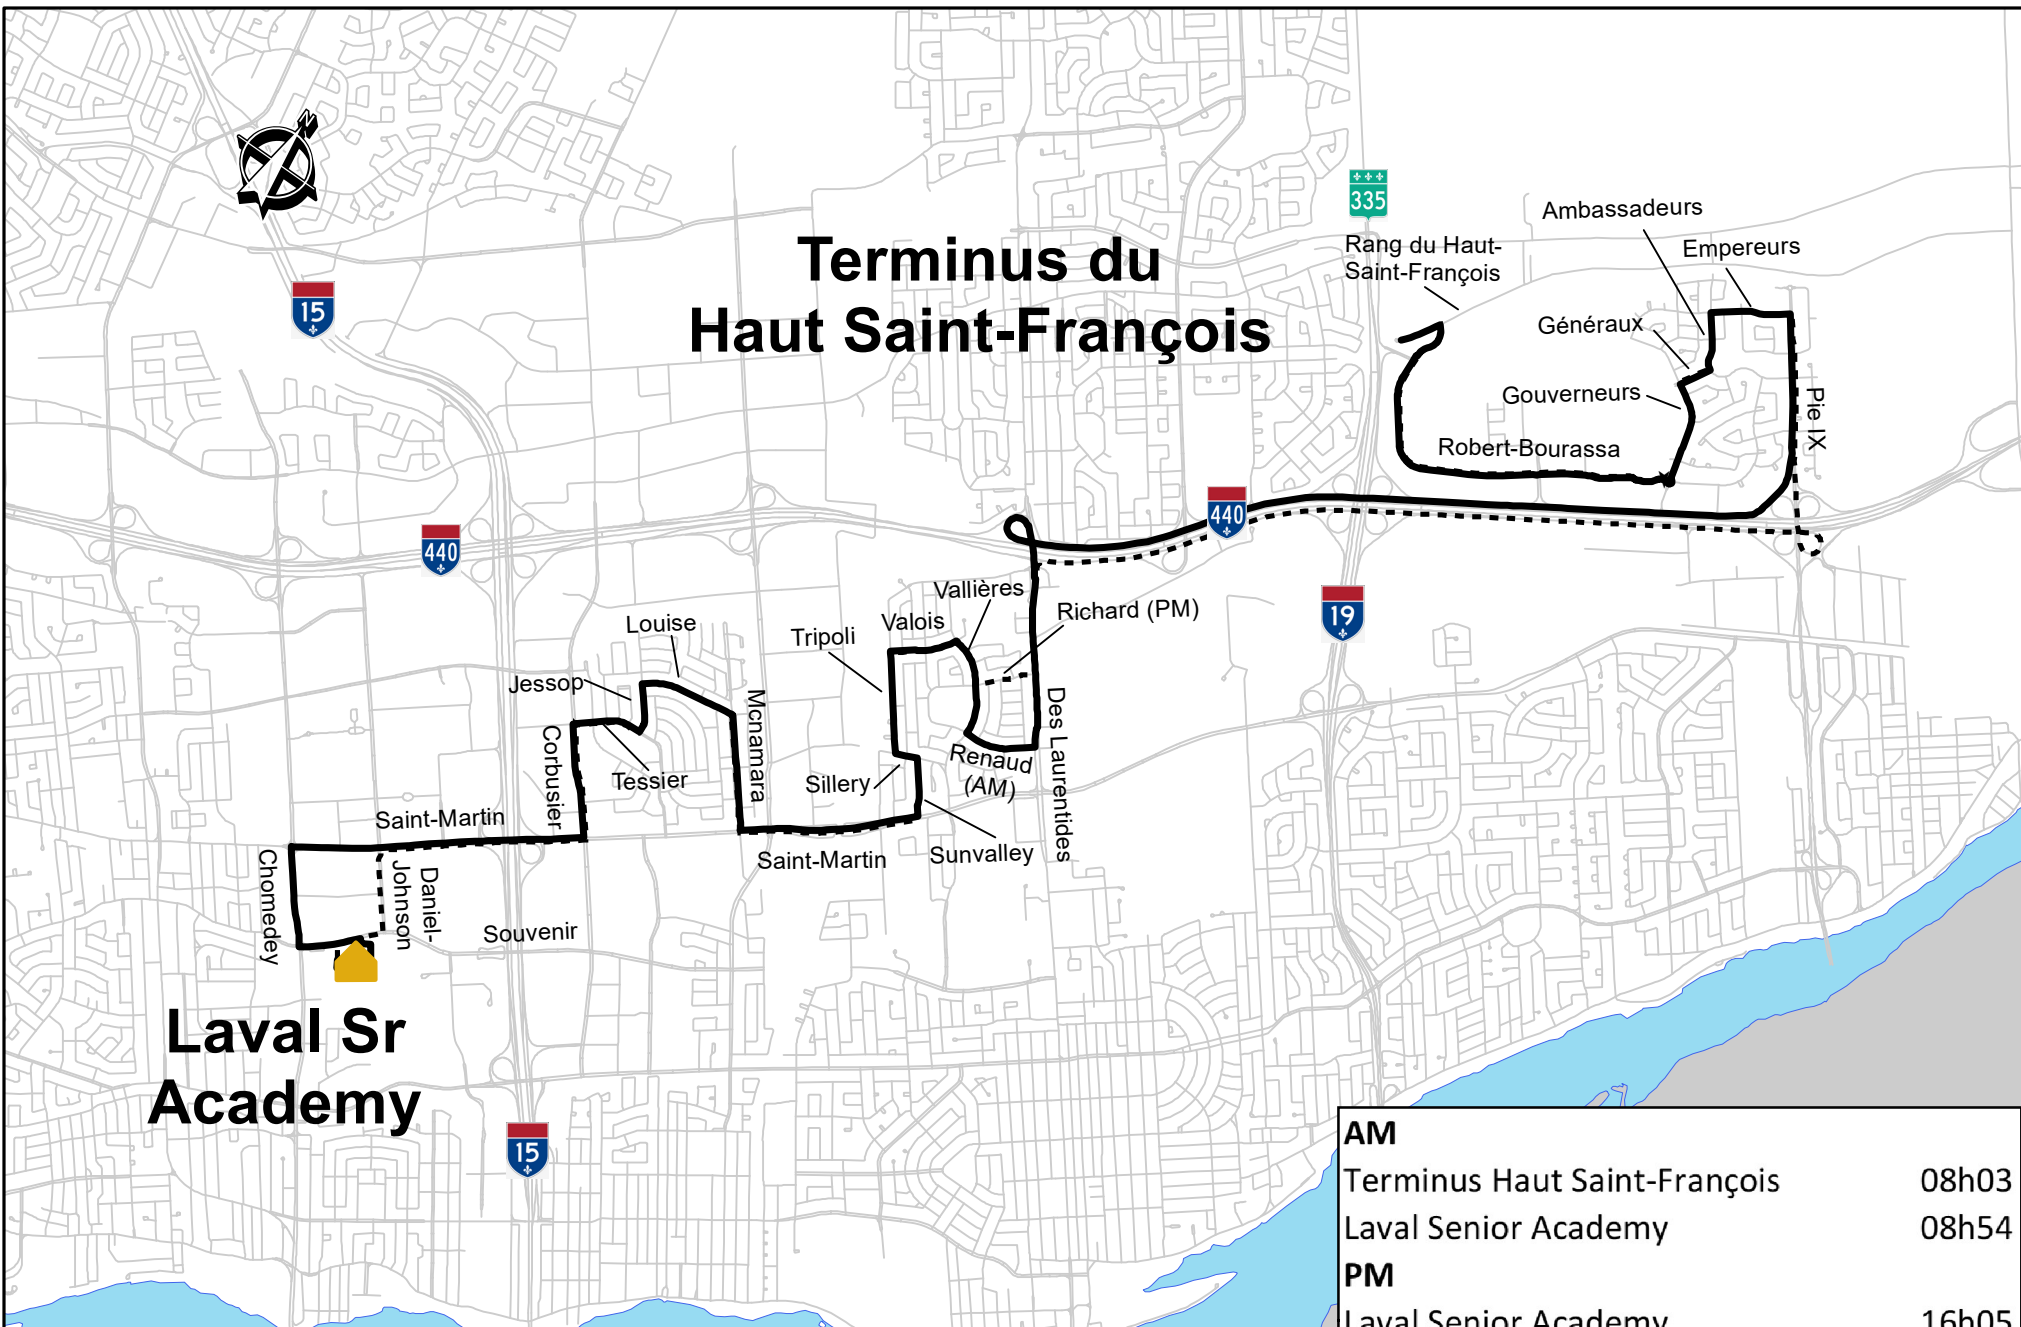

# Terminus du Haut Saint-François

## Laval Sr Academy

School **Laval Senior Academy 2023-24**

Students will be picked up and dropped off at the regular STL bus stops or at main intersections if no bus stops.

<b>AM</b>		
	Terminus Haut Saint-François	08h03
	Laval Senior Academy	08h54
<b>PM</b>		
	Laval Senior Academy	16h05
	Terminus Haut Saint-François	16h50

# CIRCUIT 18c

Projection: MTM, NAD 83, zone 8