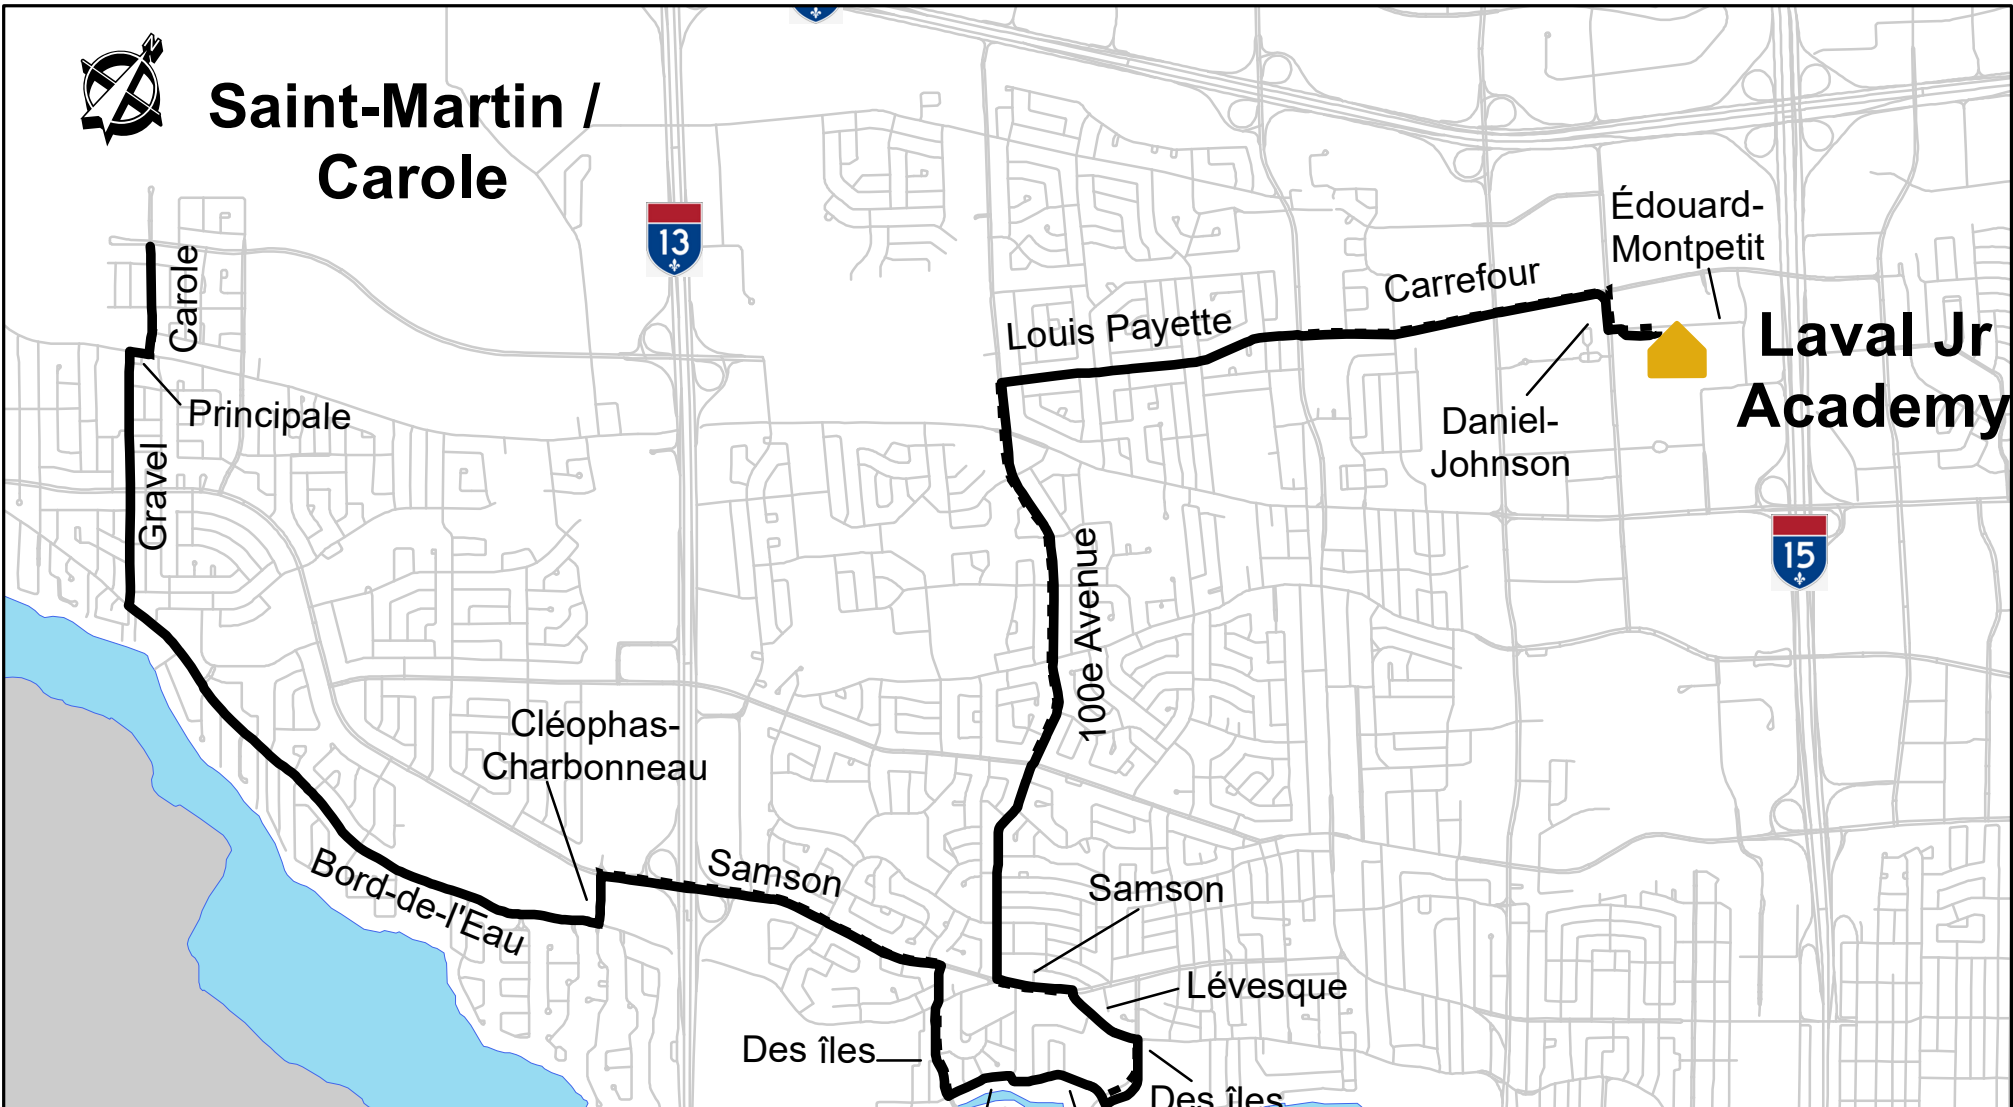

# Saint-Martin / Carole

## Laval Jr Academy

<b>AM</b>	
St-Martin / Carole	07h34
Laval Junior Academy	08h14
<b>PM</b>	
Laval Junior Academy	15h07
St-Martin / Carole	15h51

School **Laval Junior Academy 2023-24**

Students will be picked up and dropped off at the regular STL bus stops or at main intersections if no bus stops.