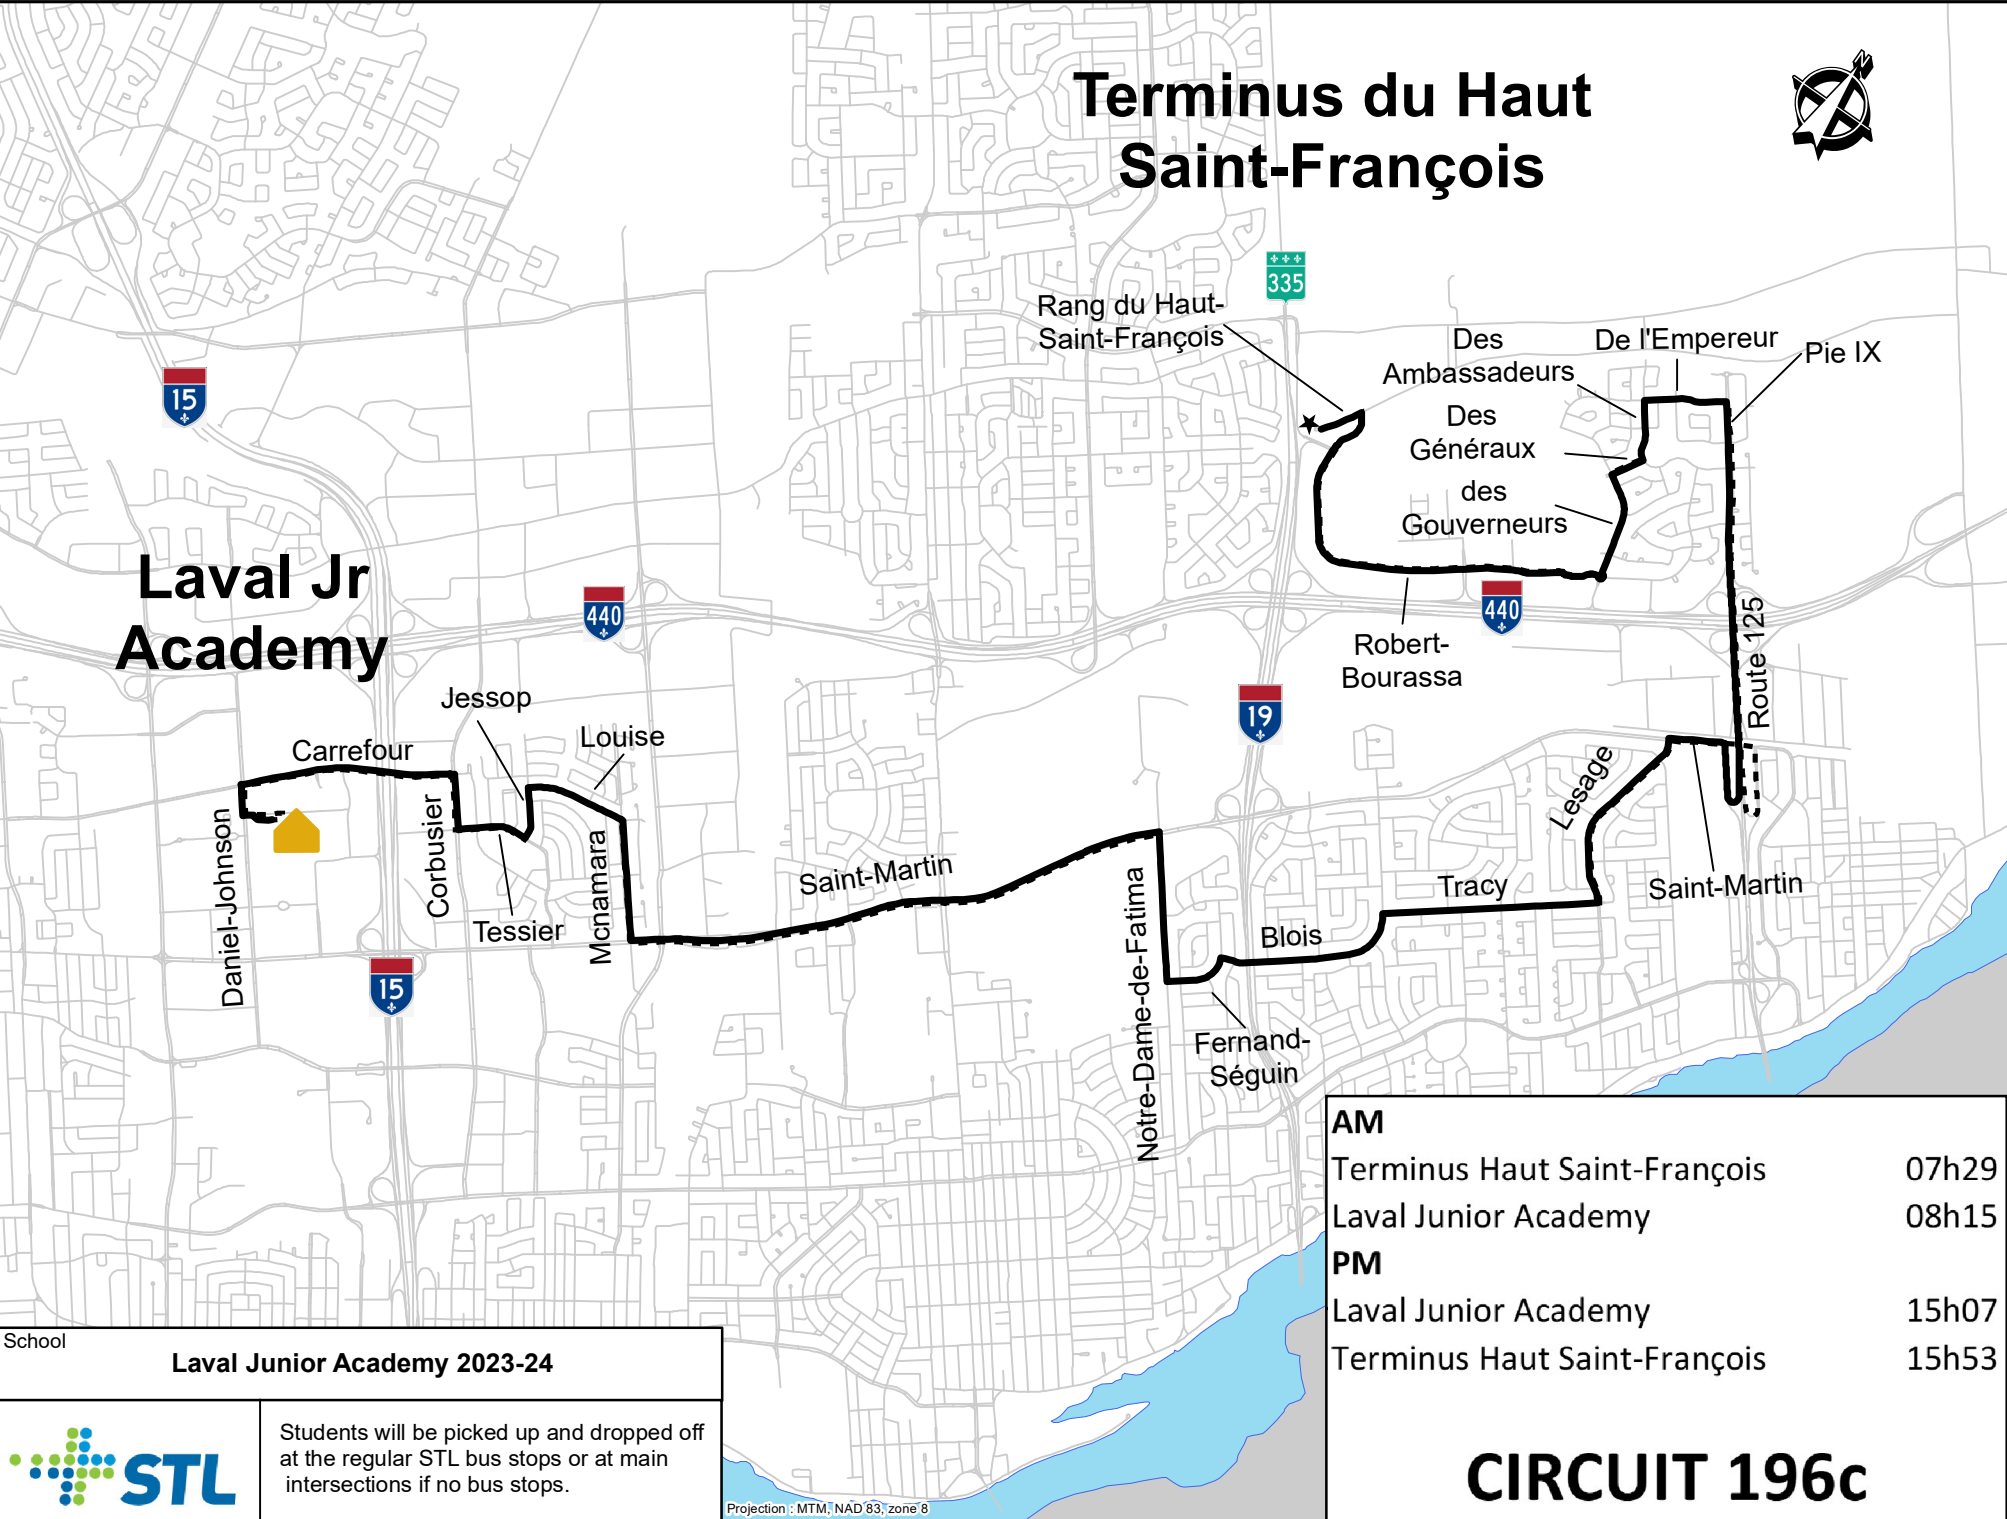

# Terminus du Haut Saint-François

**Laval Jr Academy**

School  
**Laval Junior Academy 2023-24**

Students will be picked up and dropped off at the regular STL bus stops or at main intersections if no bus stops.

Projection : MTM, NAD 83, zone 8

<b>AM</b>	
Terminus Haut Saint-François	07h29
Laval Junior Academy	08h15
<b>PM</b>	
Laval Junior Academy	15h07
Terminus Haut Saint-François	15h53

## CIRCUIT 196c