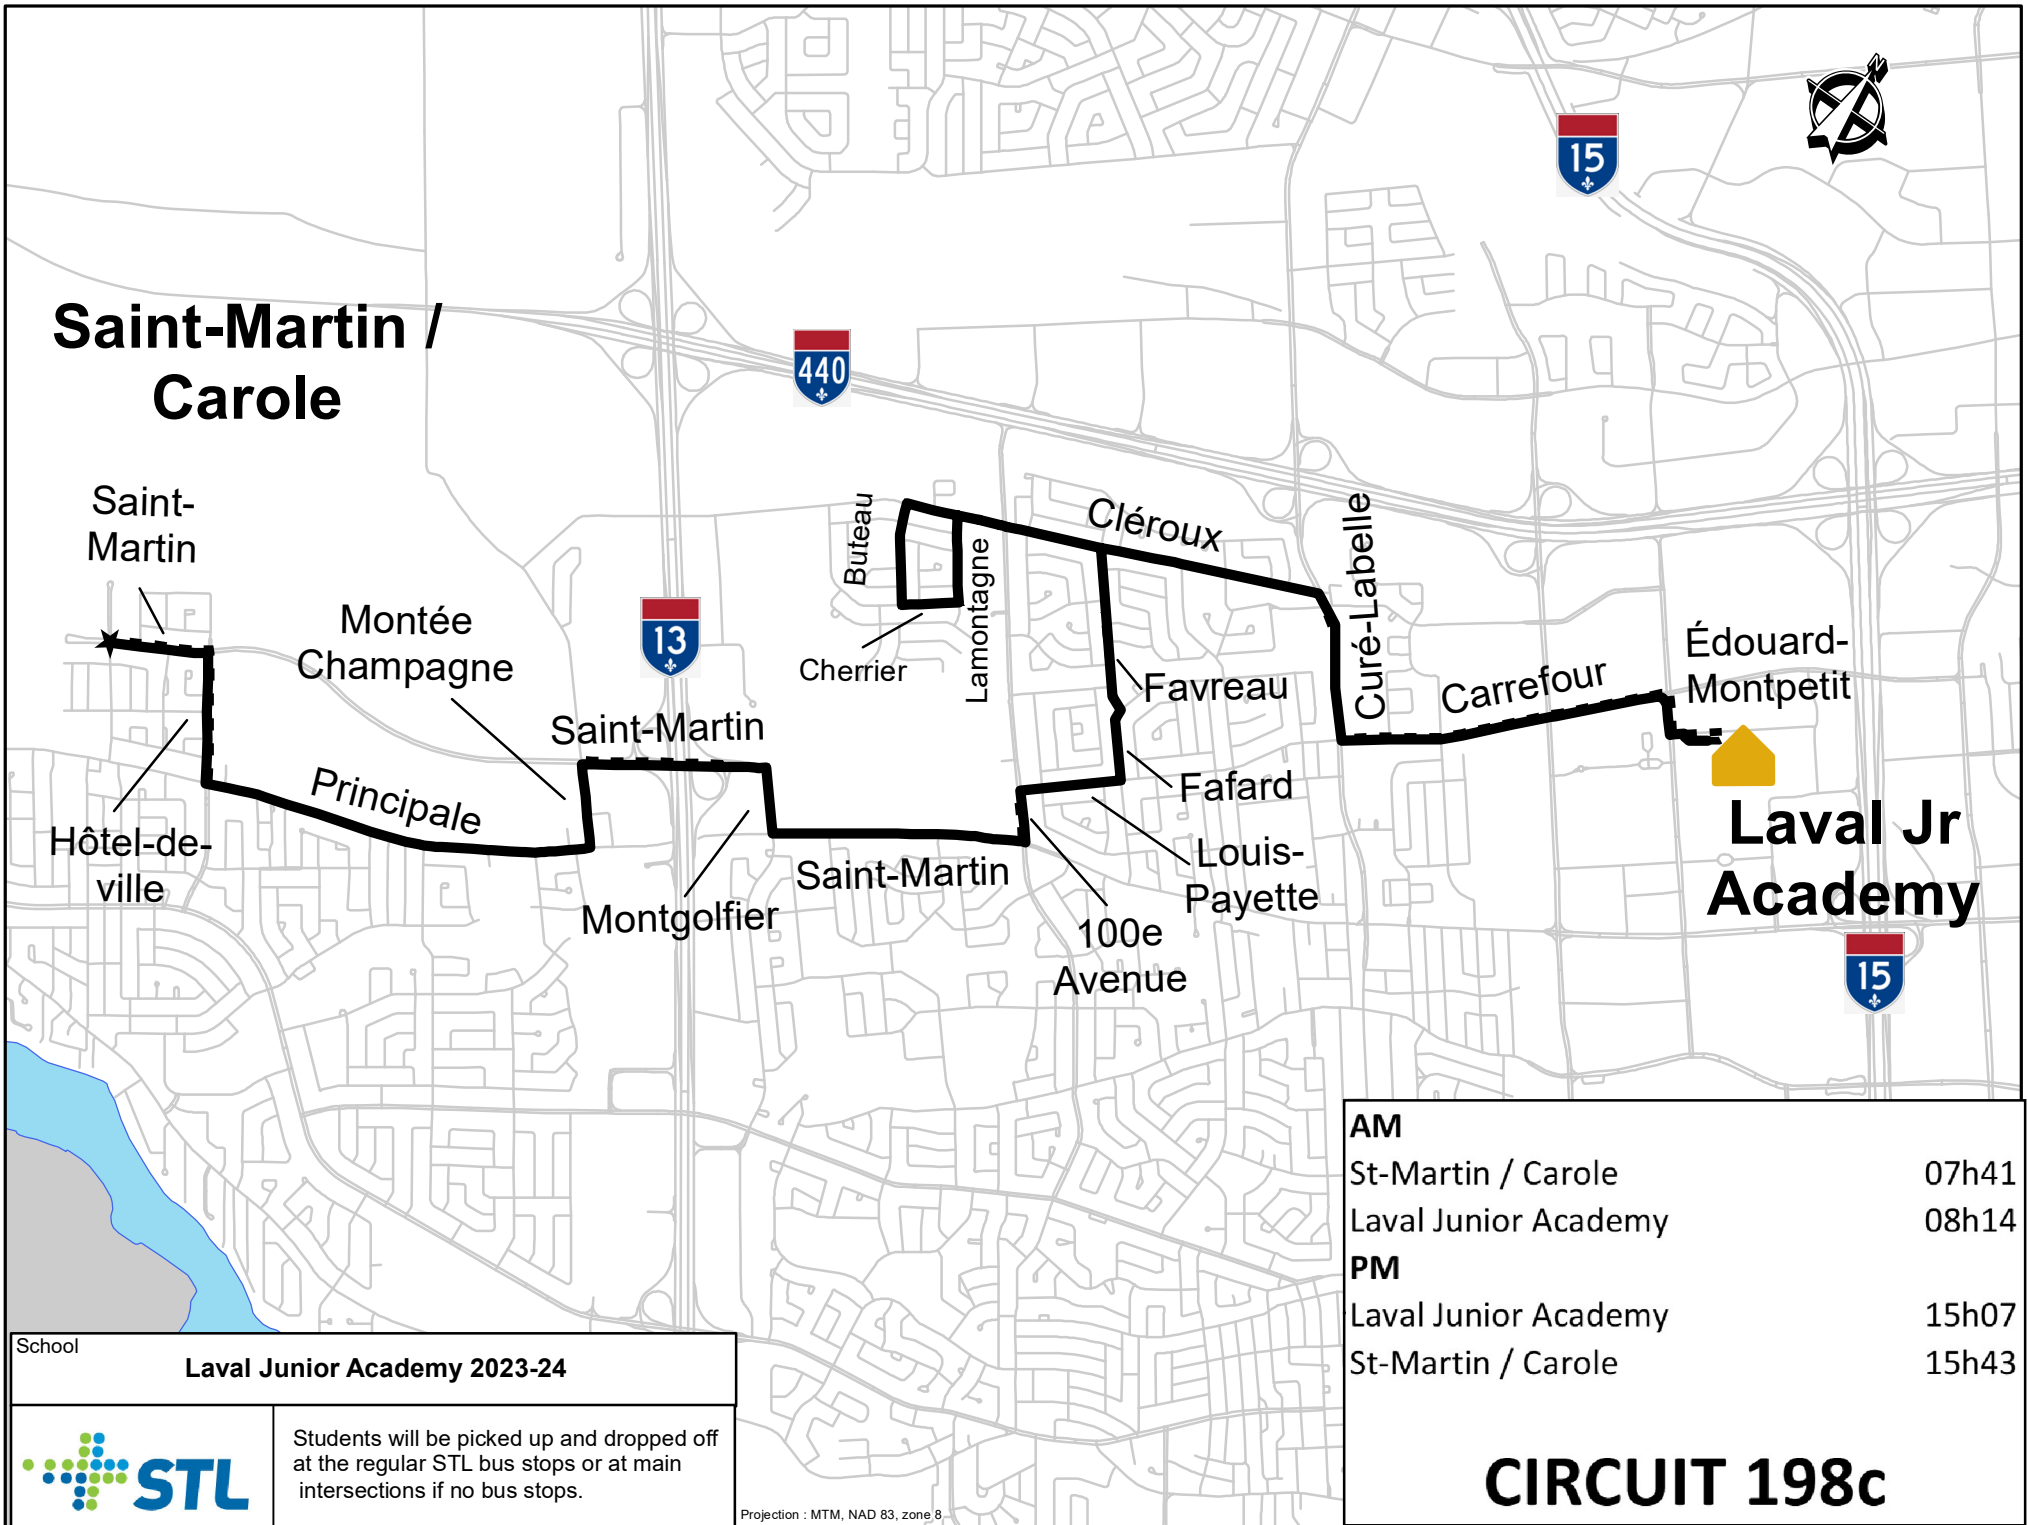

Saint-Martin / Carole

Laval Jr Academy

AM	
St-Martin / Carole	07h41
Laval Junior Academy	08h14
PM	
Laval Junior Academy	15h07
St-Martin / Carole	15h43

School **Laval Junior Academy 2023-24**

Students will be picked up and dropped off at the regular STL bus stops or at main intersections if no bus stops.

Projection : MTM, NAD 83, zone 8

CIRCUIT 198c