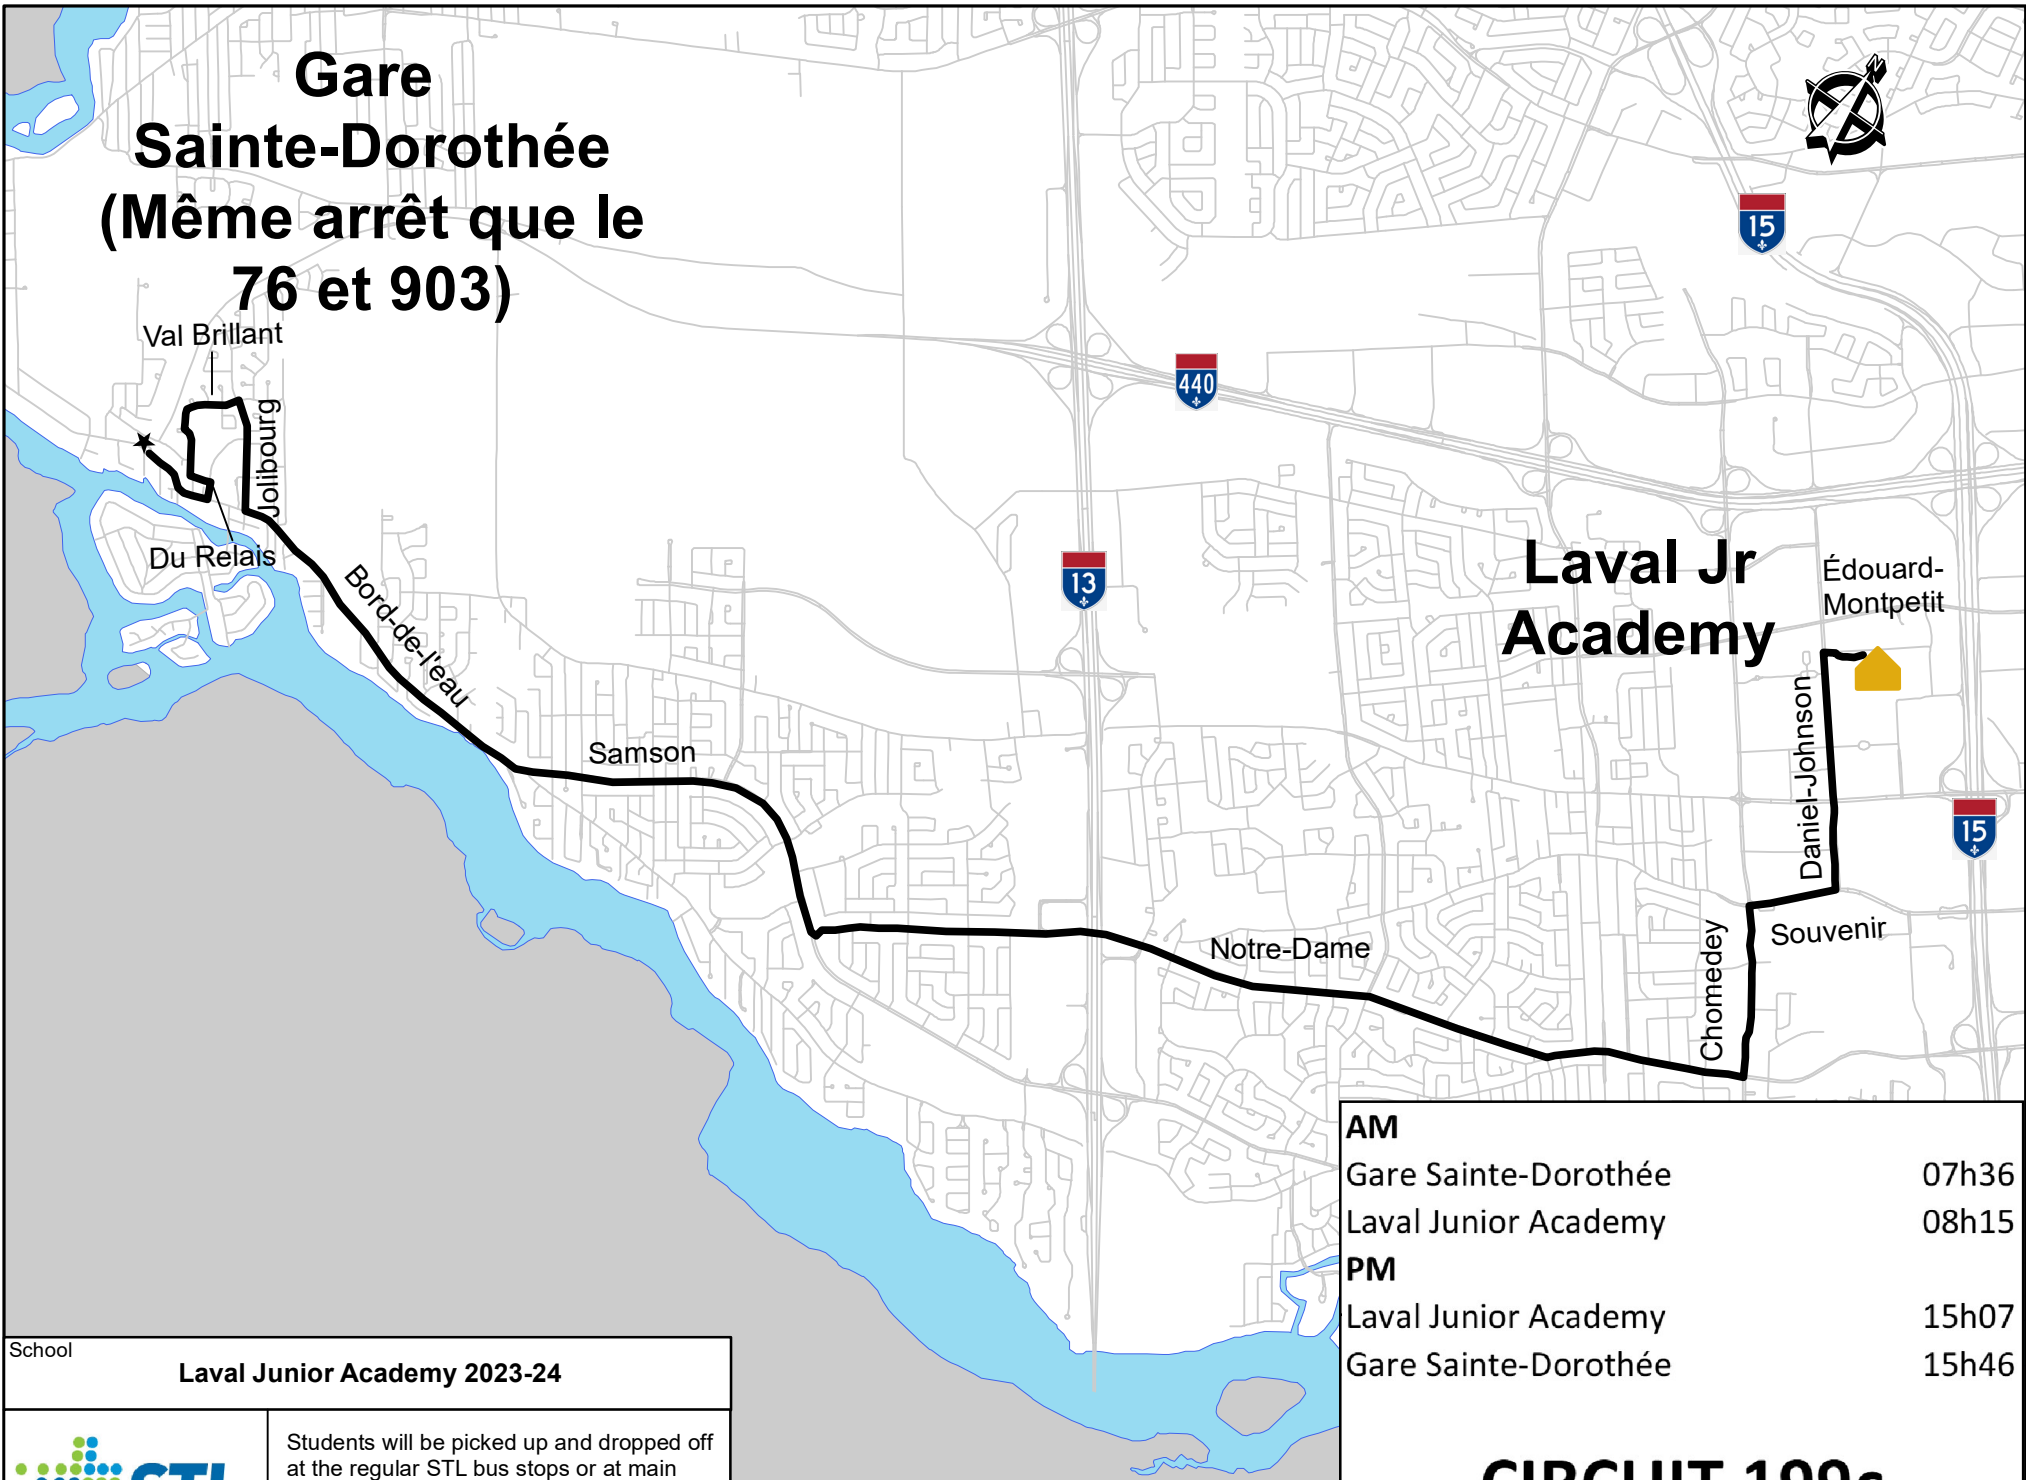

Gare Sainte-Dorothée (Même arrêt que le 76 et 903)

AM	
Gare Sainte-Dorothée	07h36
Laval Junior Academy	08h15
PM	
Laval Junior Academy	15h07
Gare Sainte-Dorothée	15h46

School **Laval Junior Academy 2023-24**

Students will be picked up and dropped off at the regular STL bus stops or at main intersections if no bus stops.

Projection : MTM, NAD 83, zone 8

CIRCUIT 199c