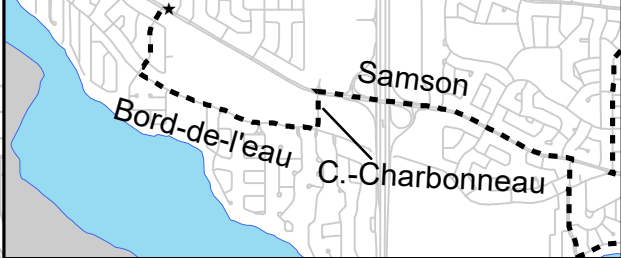

\*\*\* Au Retour \*\*\*

**Larivière / Samson**

**C.-Charbonneau / Samson**

**AM**

Cléophas-Charbonneau / Samson 08h22  
Laval Senior Academy 08h55

**PM**

Laval Senior Academy 16h05  
Samson / Larivière 16h33

School **Laval Senior Academy 2023-24**

Students will be picked up and dropped off at the regular STL bus stops or at main intersections if no bus stops.

Projection : MTM, NAD 83, zone 8

**CIRCUIT 6c**