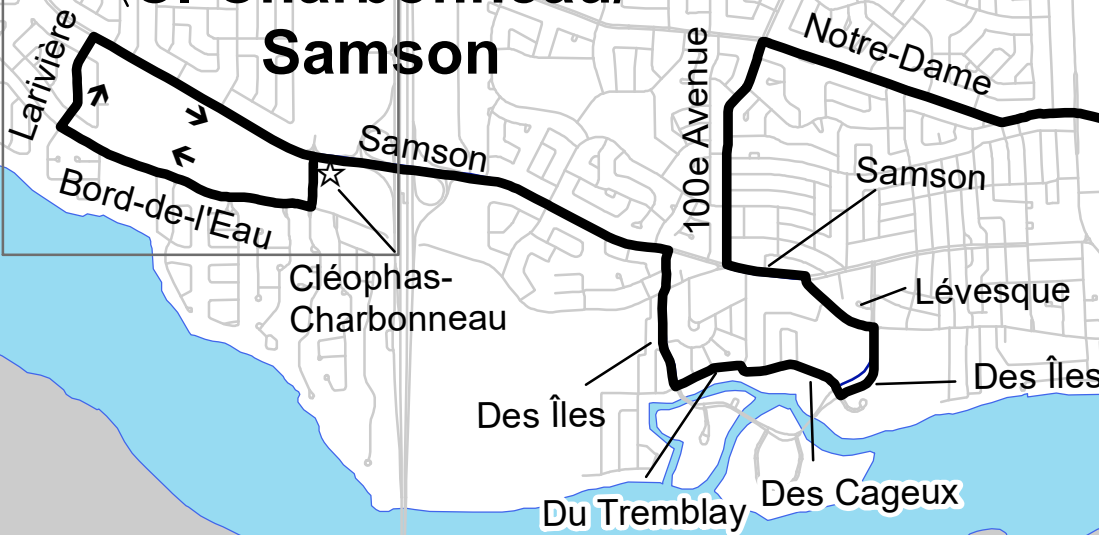

\*\*\* Au Retour \*\*\*

**Larivière / Samson**

**C.-Charbonneau / Samson**

**AM**

Cléophas-Charbonneau / Samson 08h22  
Laval Senior Academy 08h55

**PM**

Laval Senior Academy 16h05  
Samson / Larivière 16h33

School **Laval Senior Academy 2023-24**

Students will be picked up and dropped off at the regular STL bus stops or at main intersections if no bus stops.

Projection : MTM, NAD 83, zone 8

**CIRCUIT 6c**