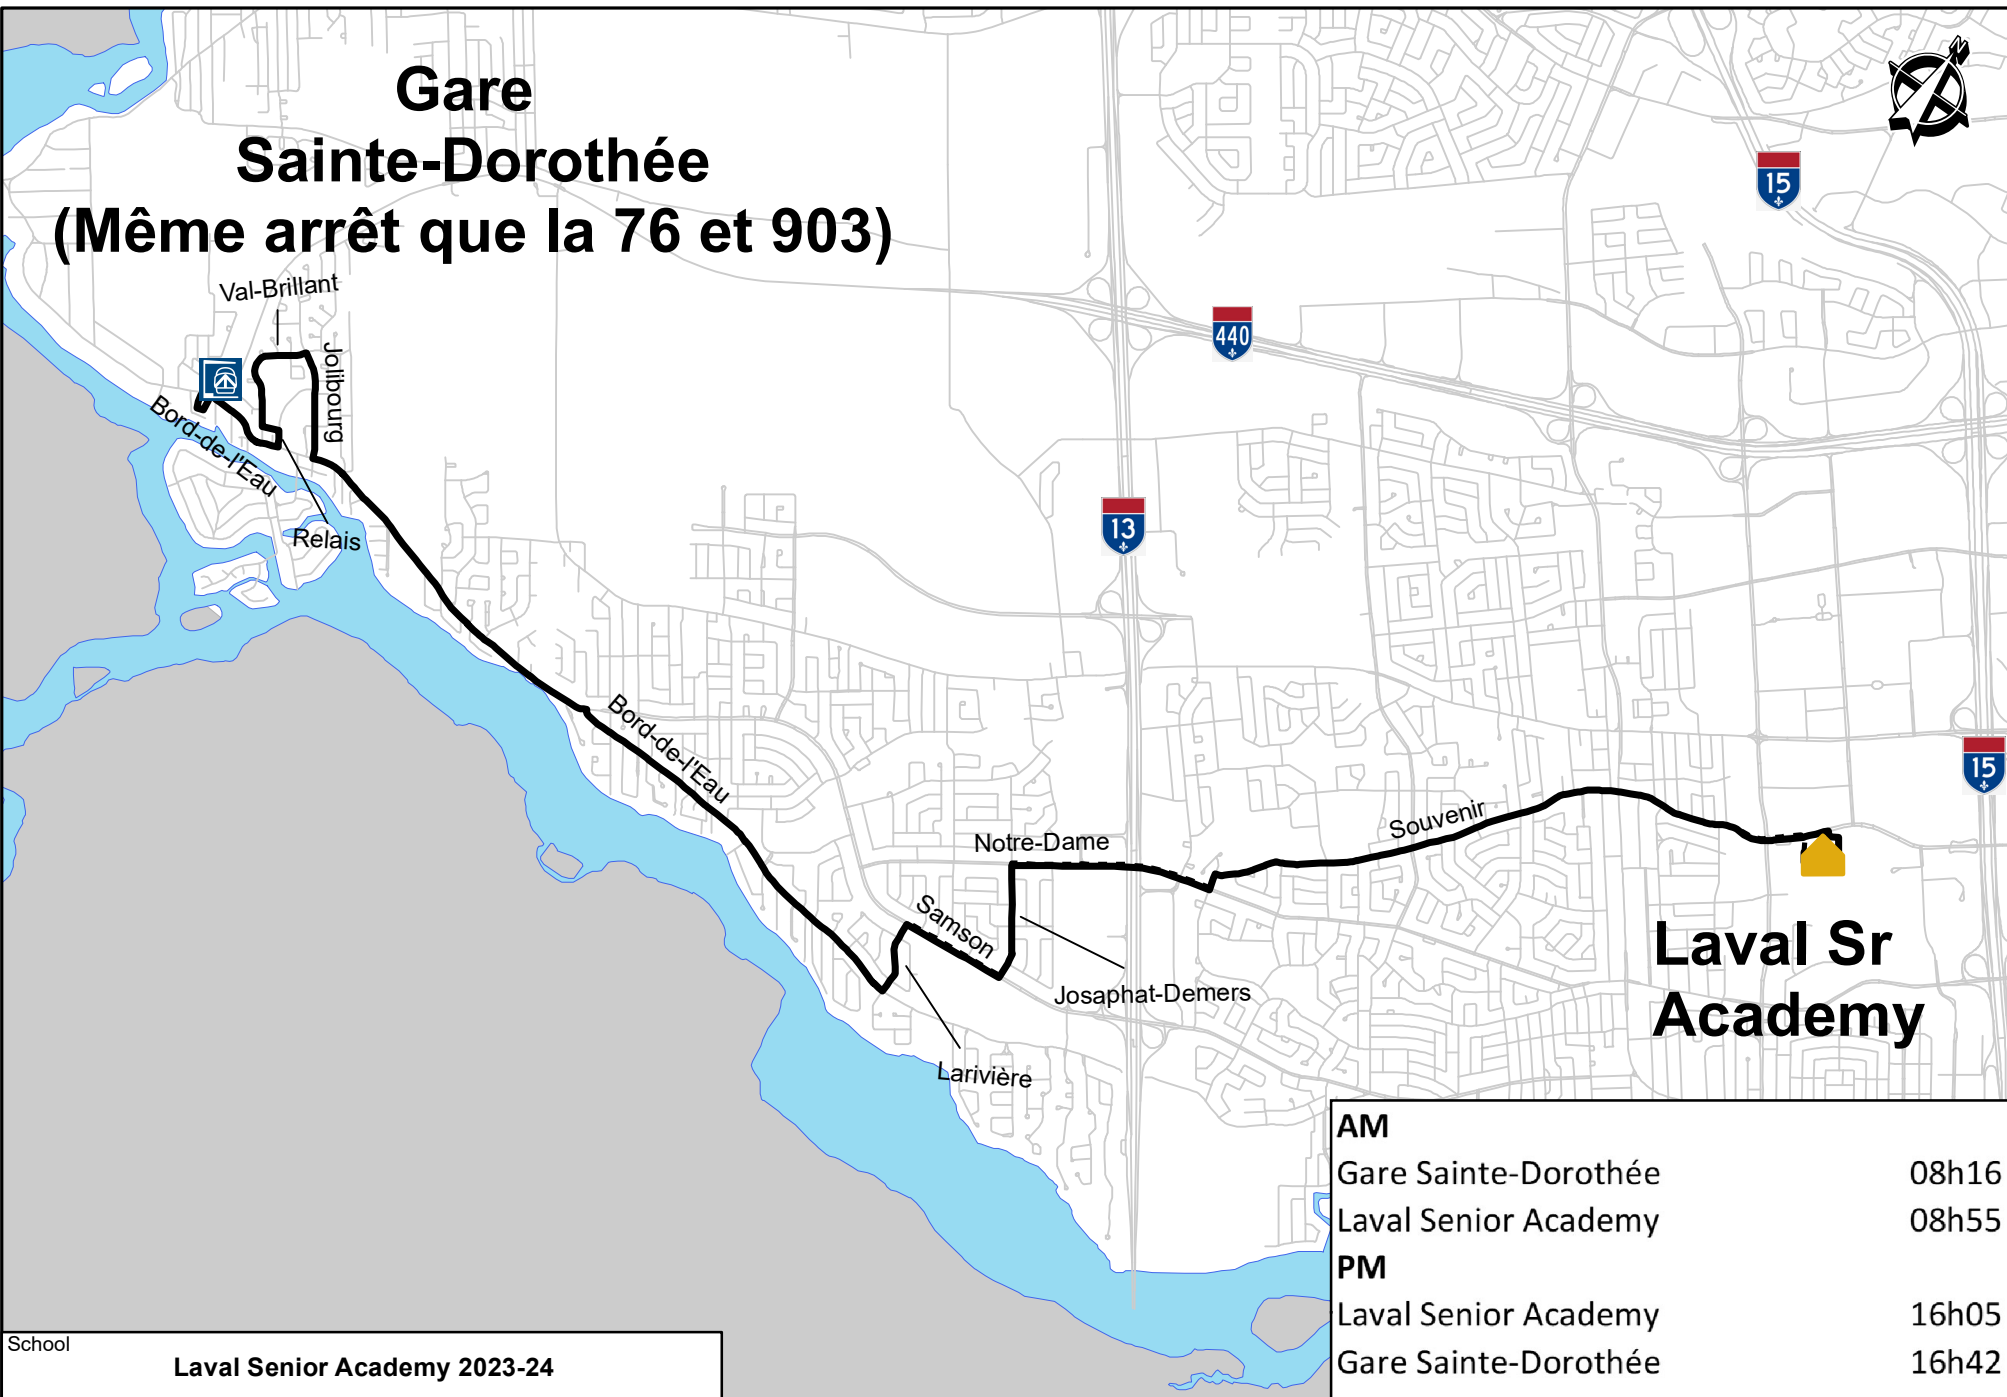

Gare Sainte-Dorothée (Même arrêt que la 76 et 903)

School
Laval Senior Academy 2023-24

Students will be picked up and dropped off at the regular STL bus stops or at main intersections if no bus stops.

Projection: MTM, NAD 83, zone 8

AM	
Gare Sainte-Dorothée	08h16
Laval Senior Academy	08h55
PM	
Laval Senior Academy	16h05
Gare Sainte-Dorothée	16h42

CIRCUIT 8c