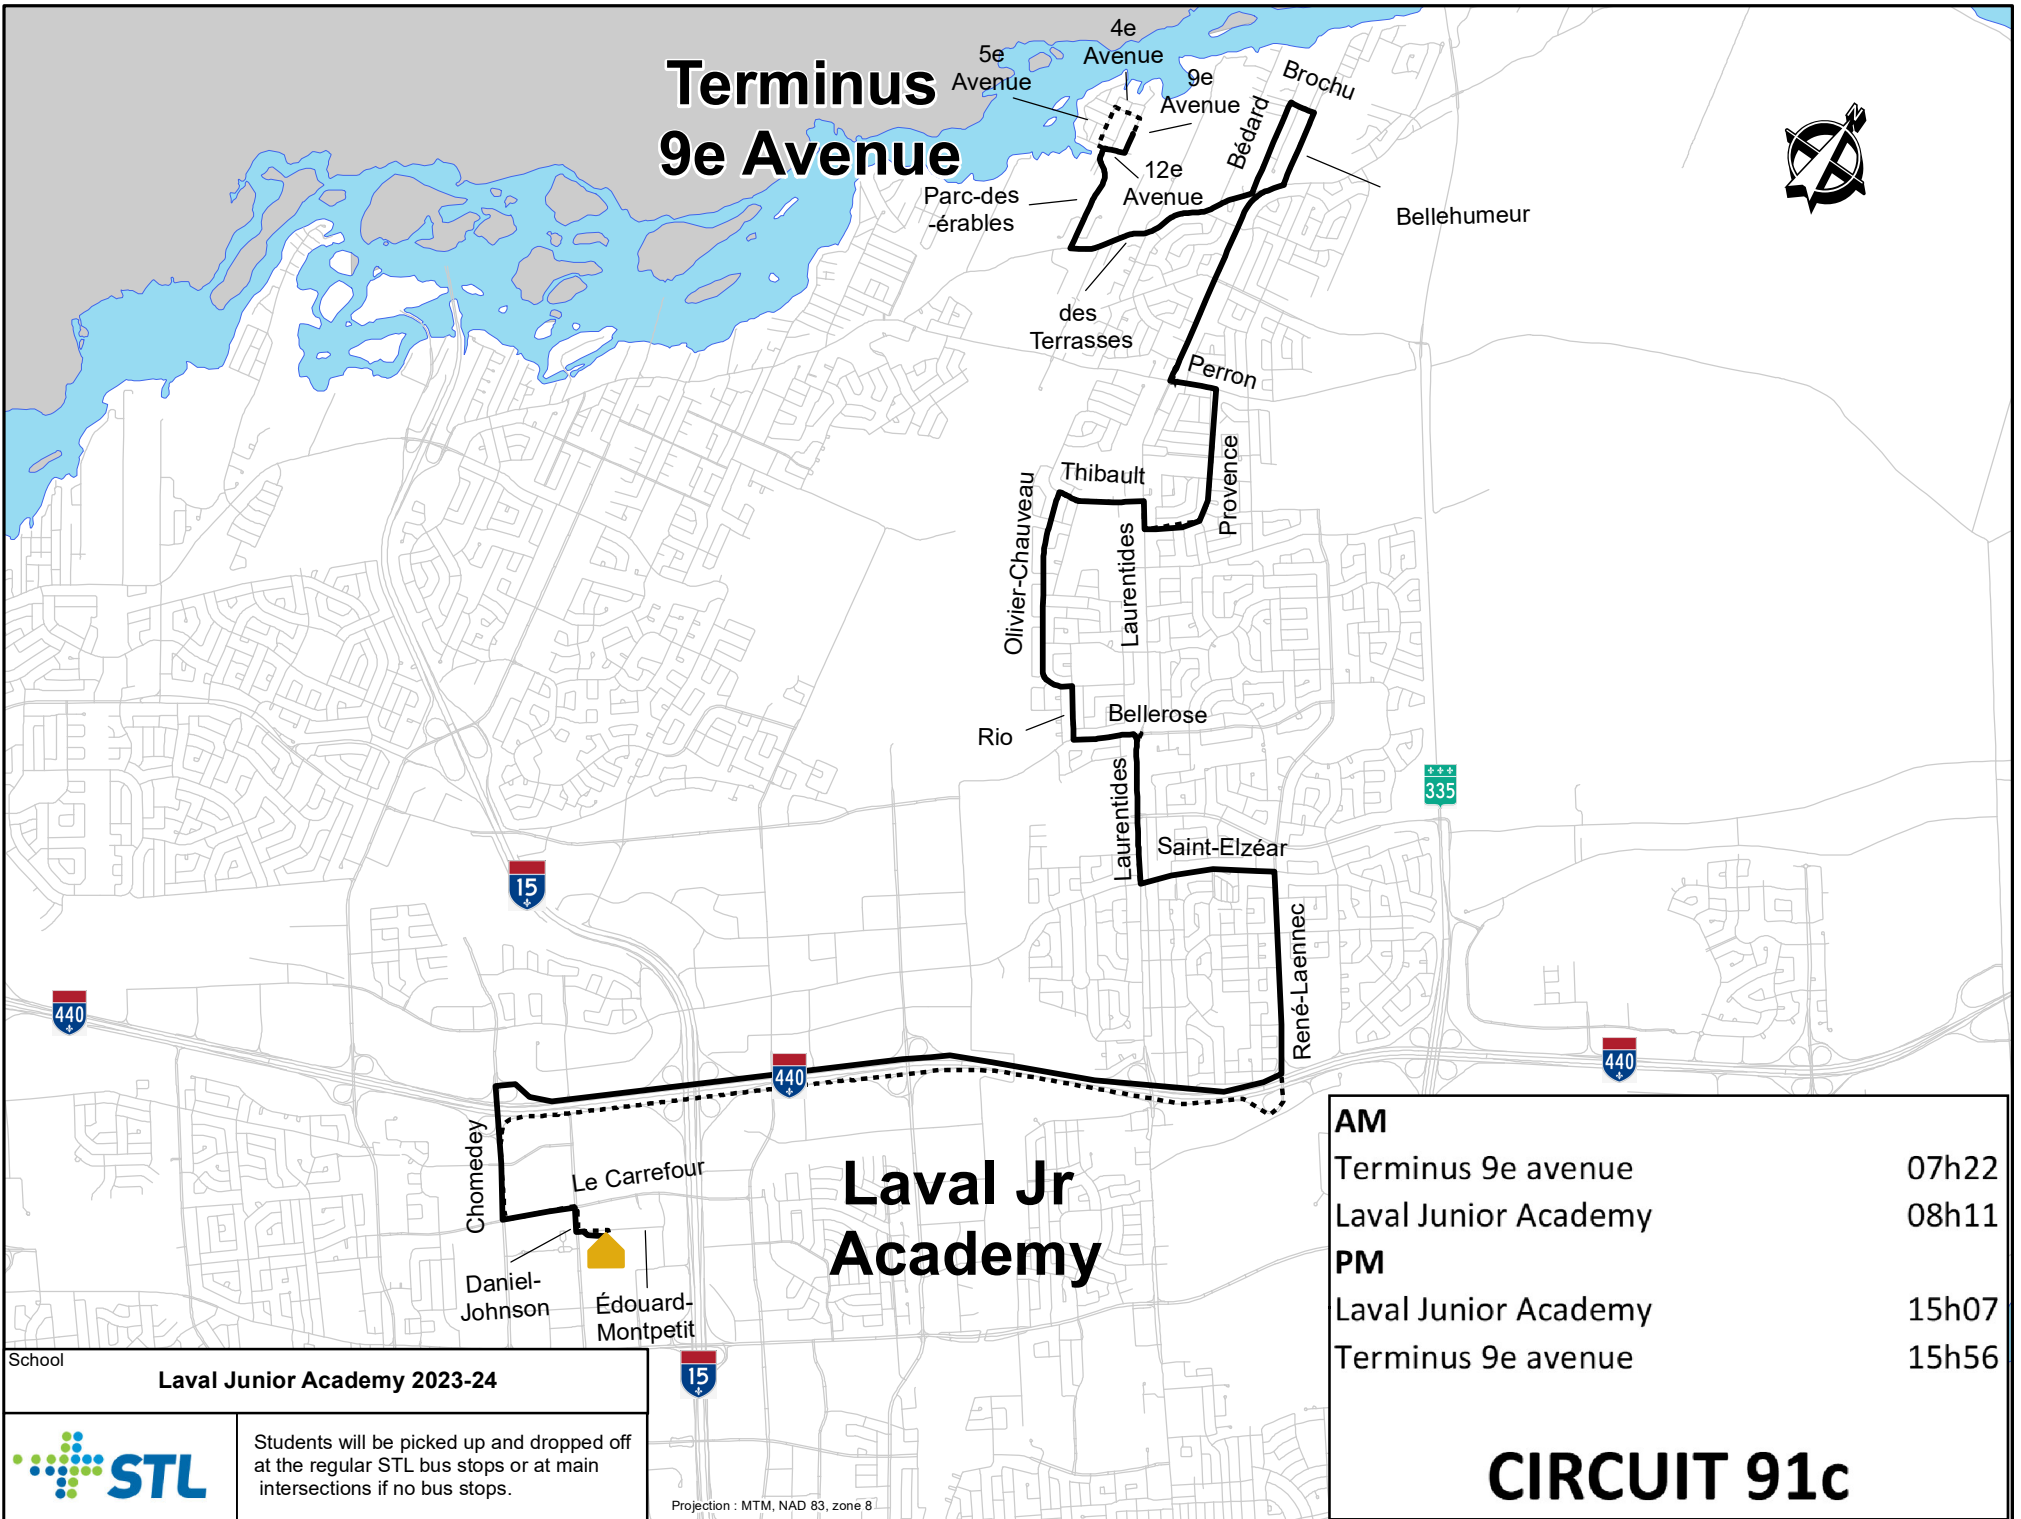

# Terminus 9e Avenue

# Laval Jr Academy

<b>AM</b>	
Terminus 9e avenue	07h22
Laval Junior Academy	08h11
<b>PM</b>	
Laval Junior Academy	15h07
Terminus 9e avenue	15h56

School **Laval Junior Academy 2023-24**

Students will be picked up and dropped off at the regular STL bus stops or at main intersections if no bus stops.

# CIRCUIT 91c