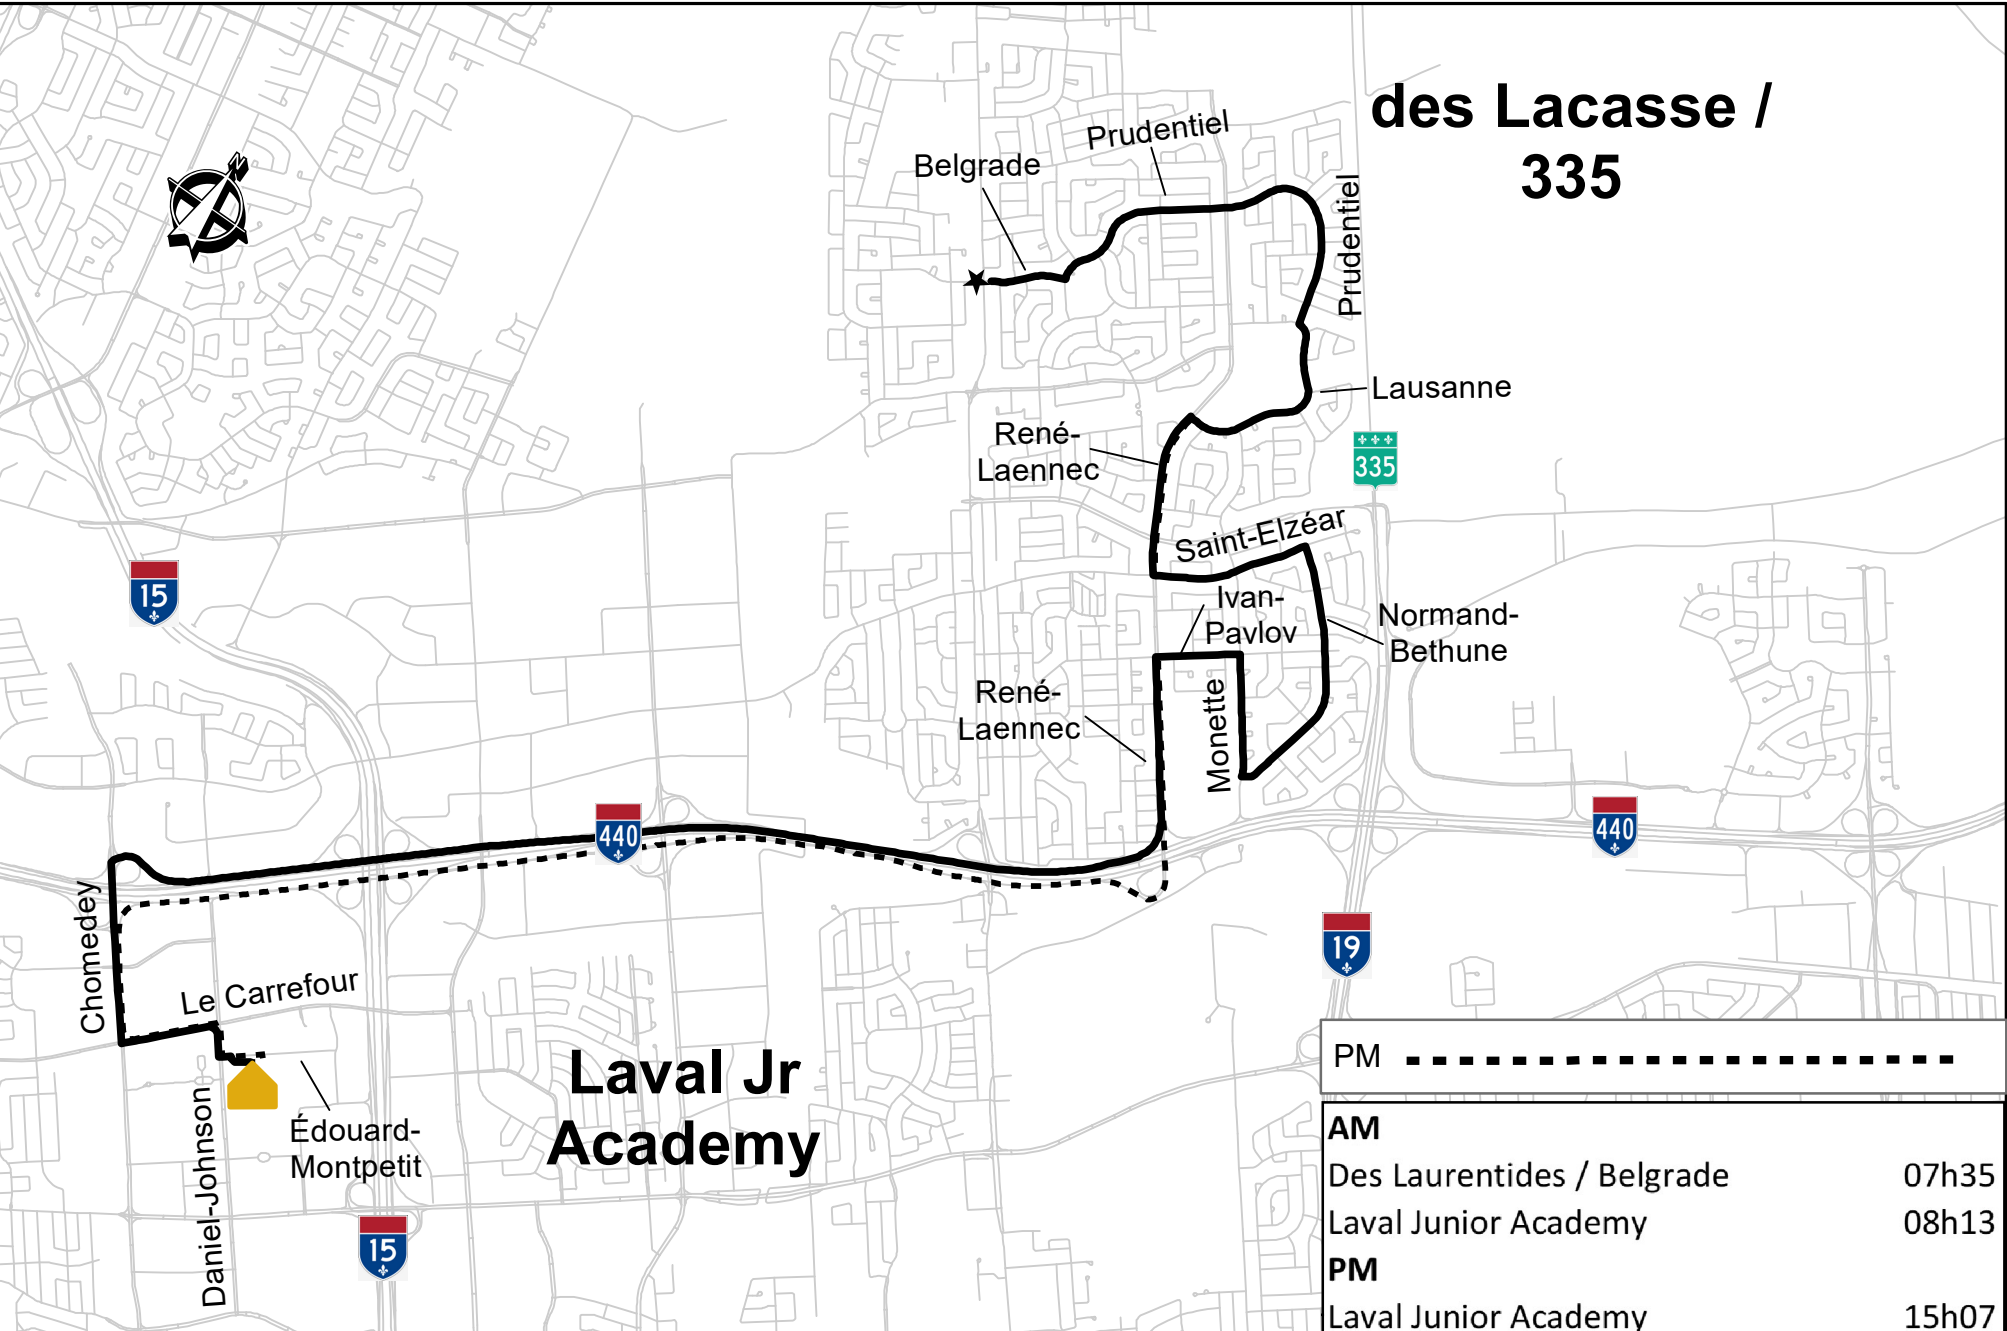

# des Lacasse / 335

## Laval Jr Academy

School **Laval Junior Academy 2023-24**

Students will be picked up and dropped off at the regular STL bus stops or at main intersections if no bus stops.

Projection : MTM, NAD 83, zone 8

PM	.....
<b>AM</b>	
Des Laurentides / Belgrade	07h35
Laval Junior Academy	08h13
<b>PM</b>	
Laval Junior Academy	15h07
Des Laurentides / Belgrade	15h43

# CIRCUIT 99c