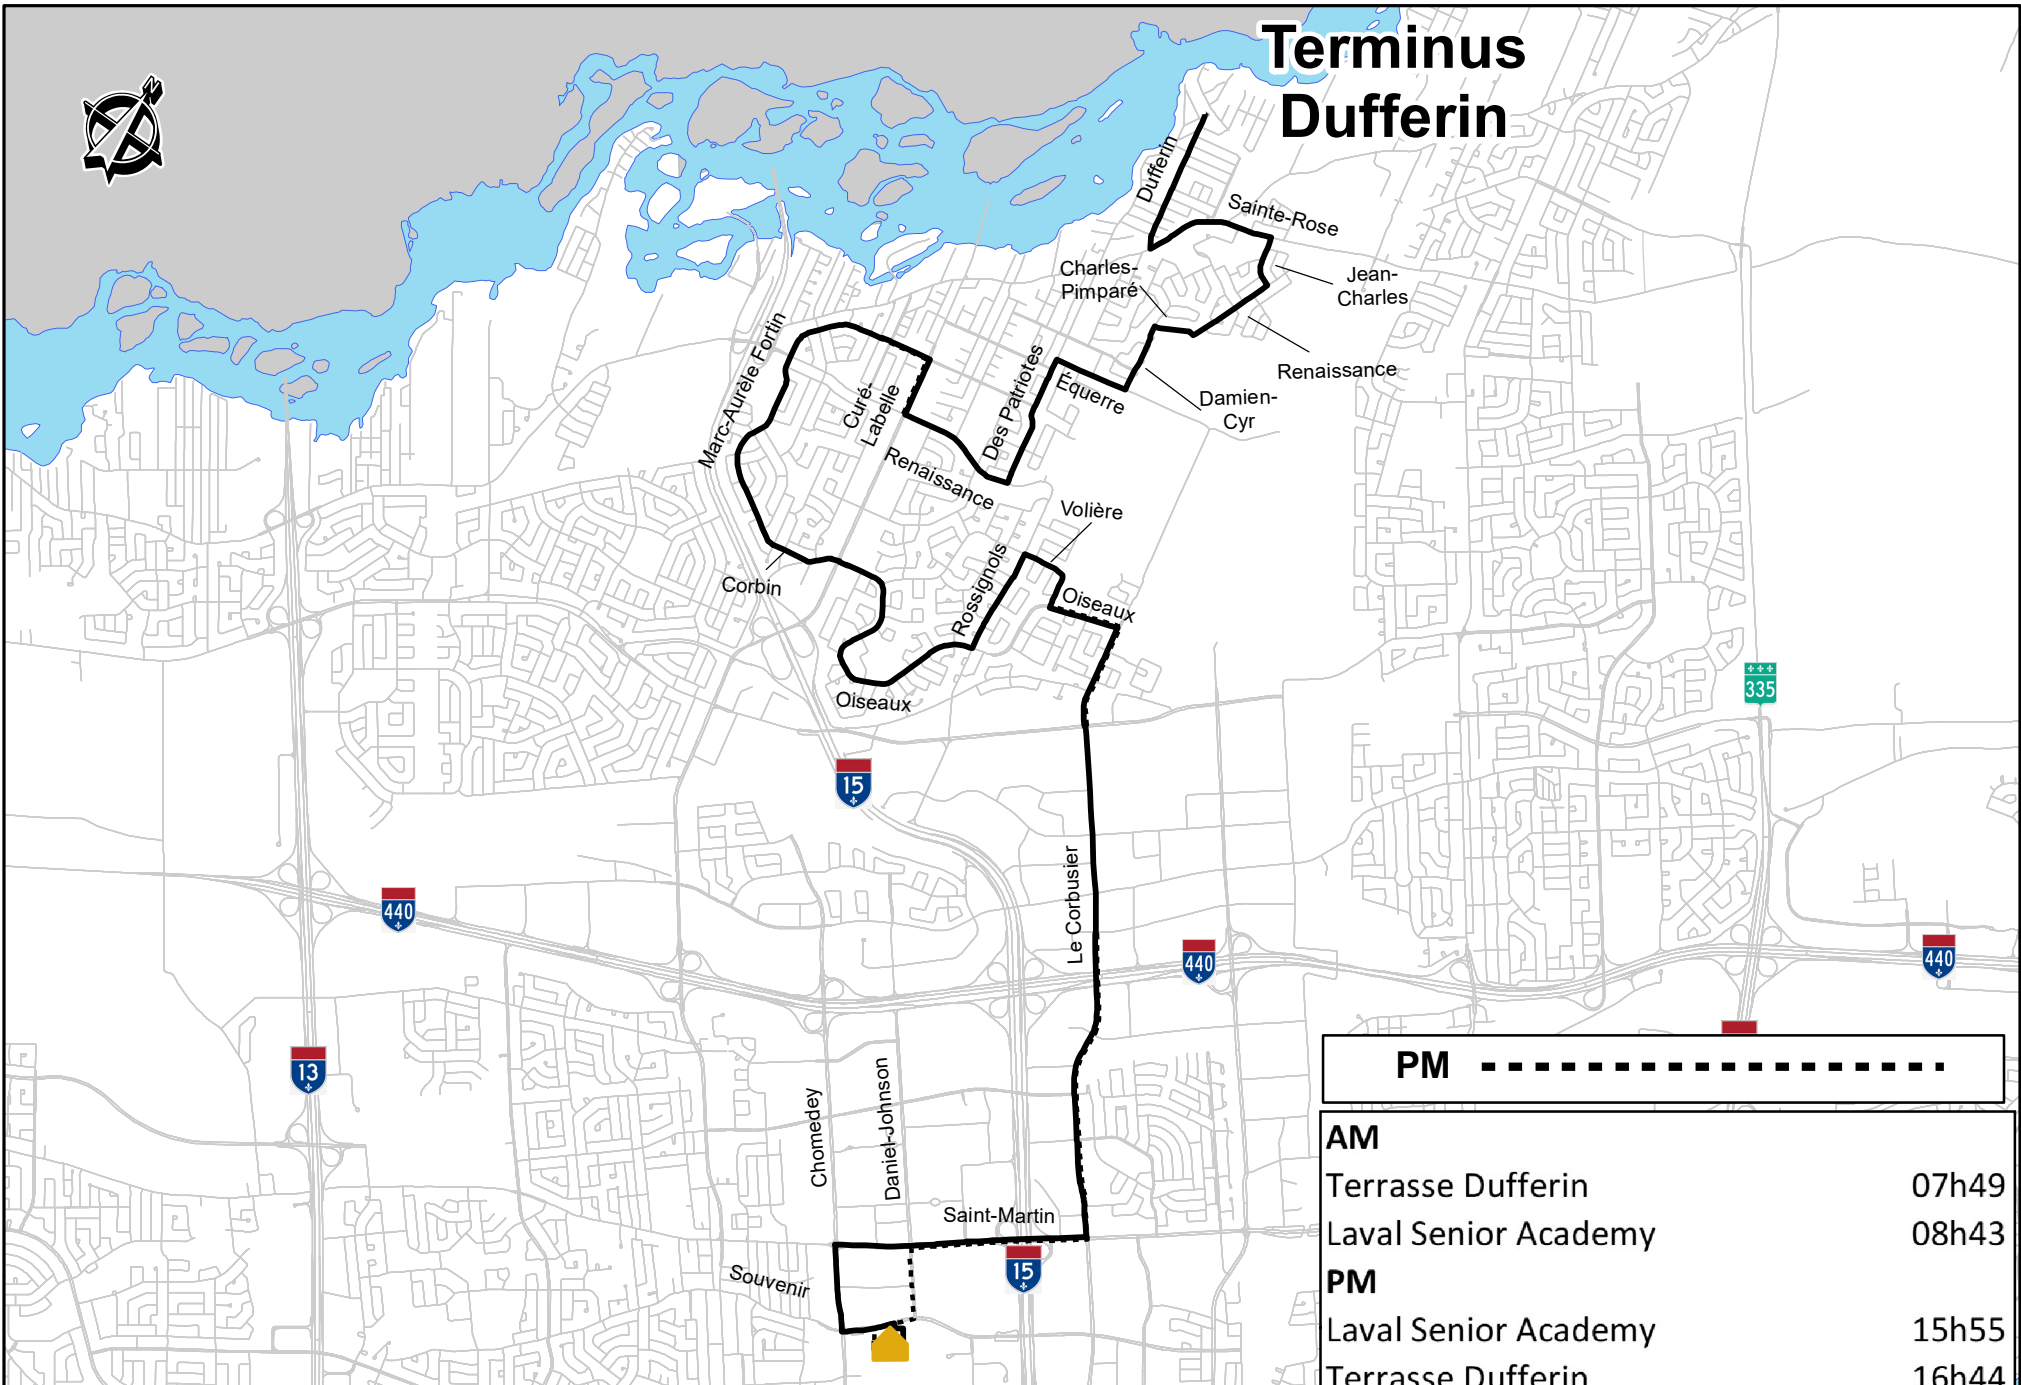

Terminus Dufferin

PM - - - - -

AM	
Terrasse Dufferin	07h49
Laval Senior Academy	08h43
PM	
Laval Senior Academy	15h55
Terrasse Dufferin	16h44

School **Laval Senior Academy 2024-25**

Students will be picked up and dropped off at the regular STL bus stops or at main intersections if no bus stops.

Laval Sr Academy

CIRCUIT 110c

Projection : MTM, NAD 83, zone 8