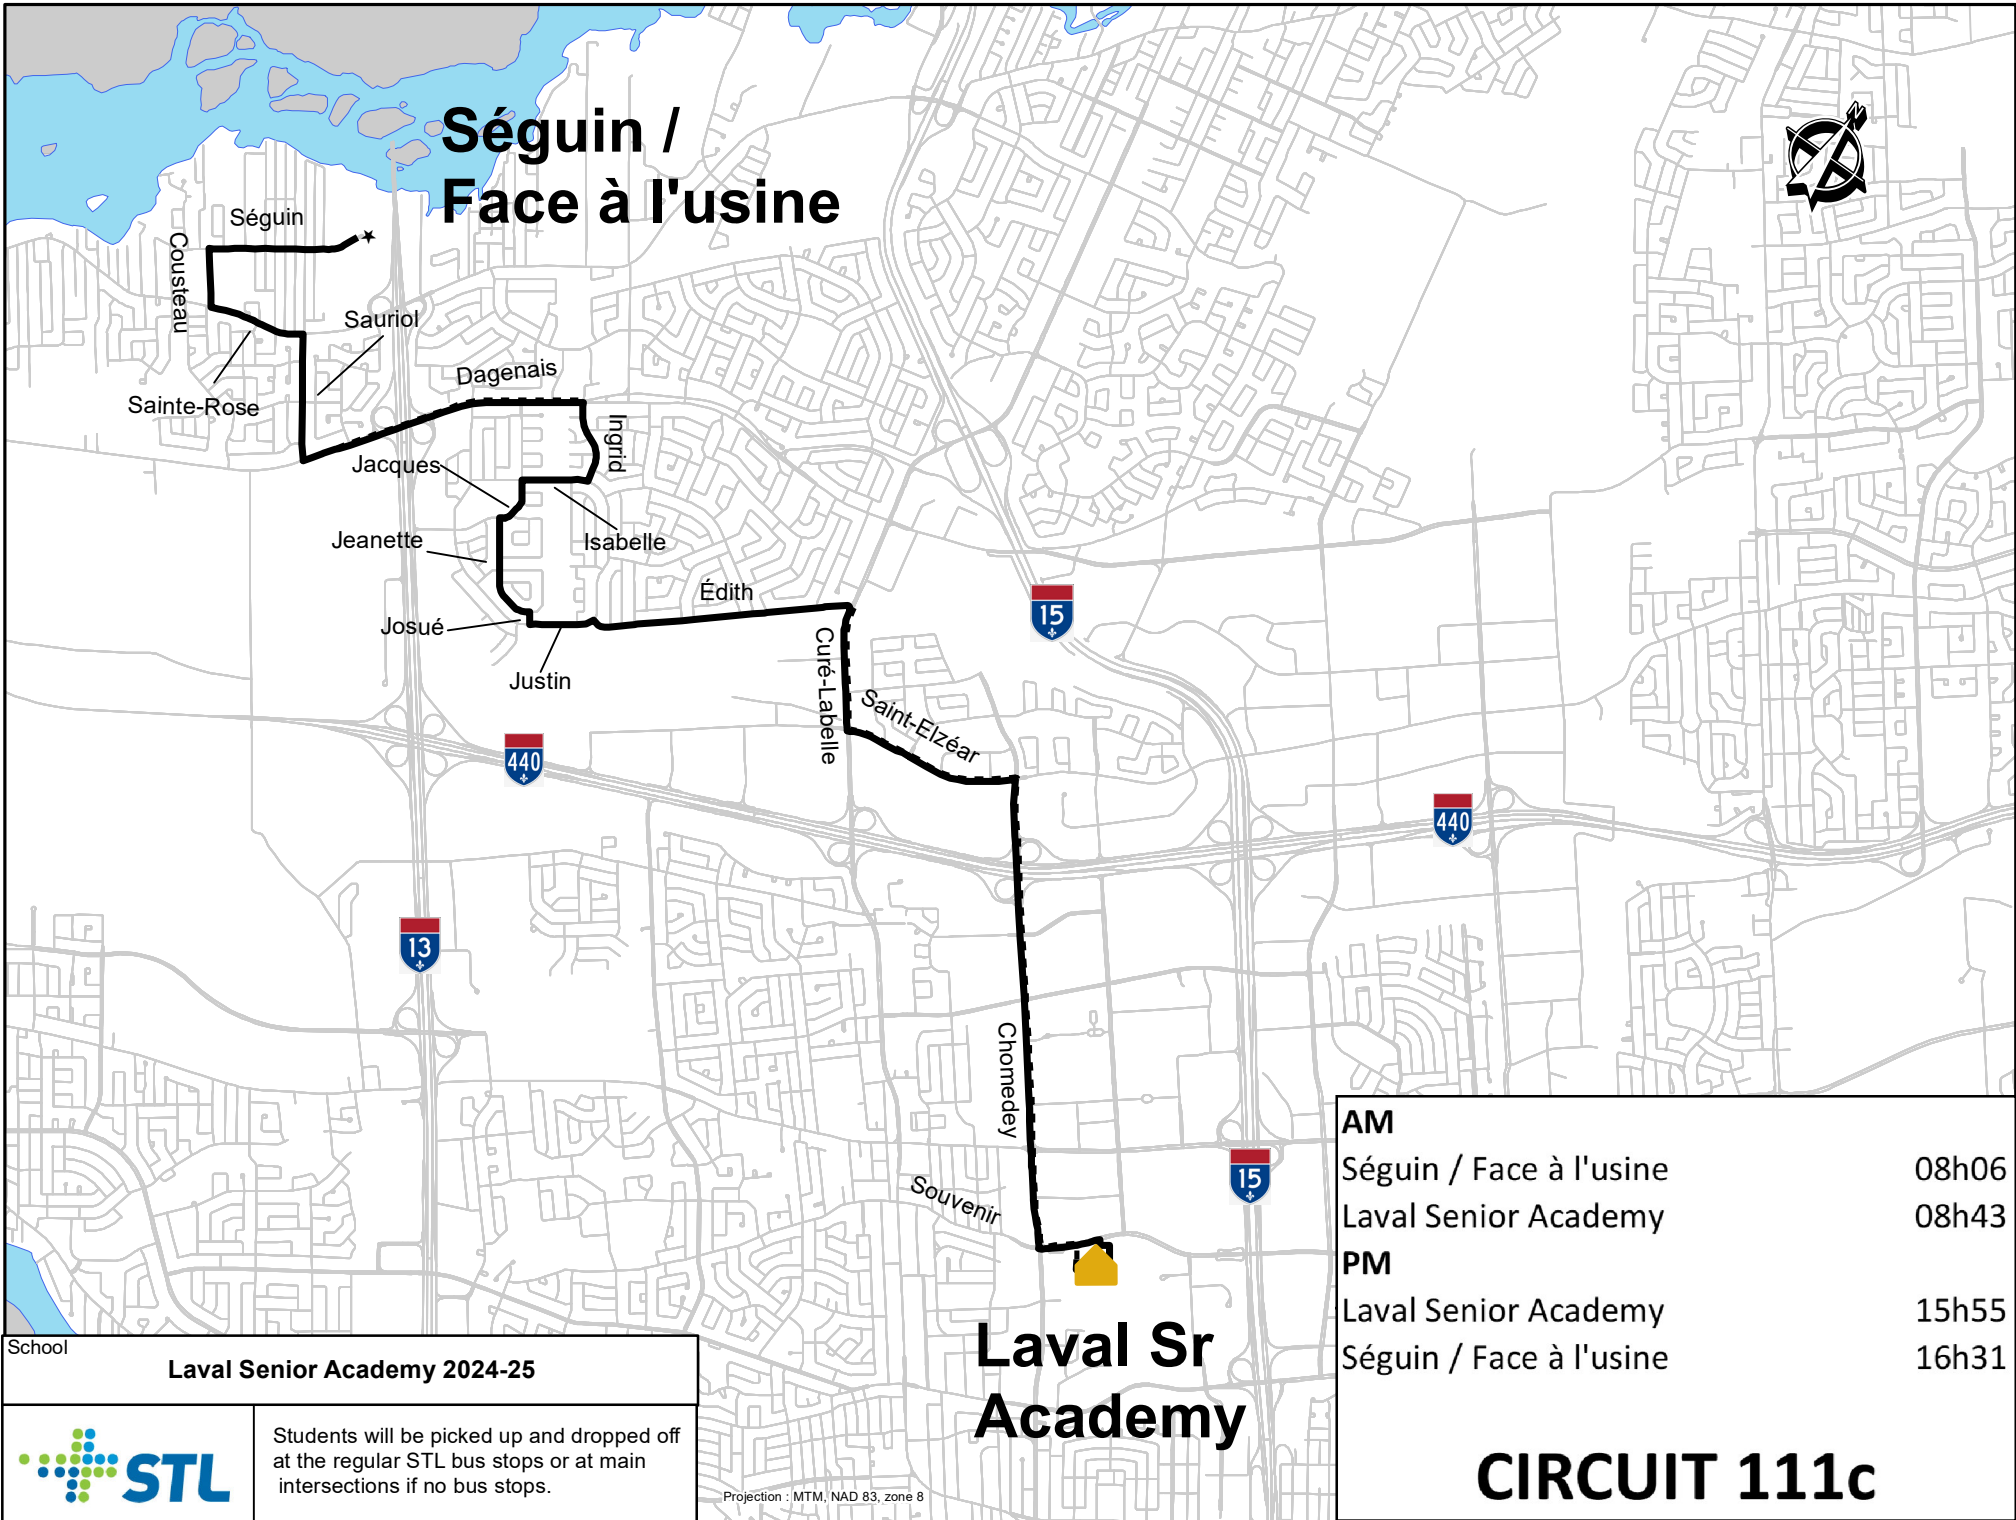

Séguin / Face à l'usine

School
Laval Senior Academy 2024-25

Students will be picked up and dropped off at the regular STL bus stops or at main intersections if no bus stops.

Projection : MTM, NAD 83, zone 8

Laval Sr Academy

AM		
Séguin / Face à l'usine		08h06
Laval Senior Academy		08h43
PM		
Laval Senior Academy		15h55
Séguin / Face à l'usine		16h31

CIRCUIT 111c