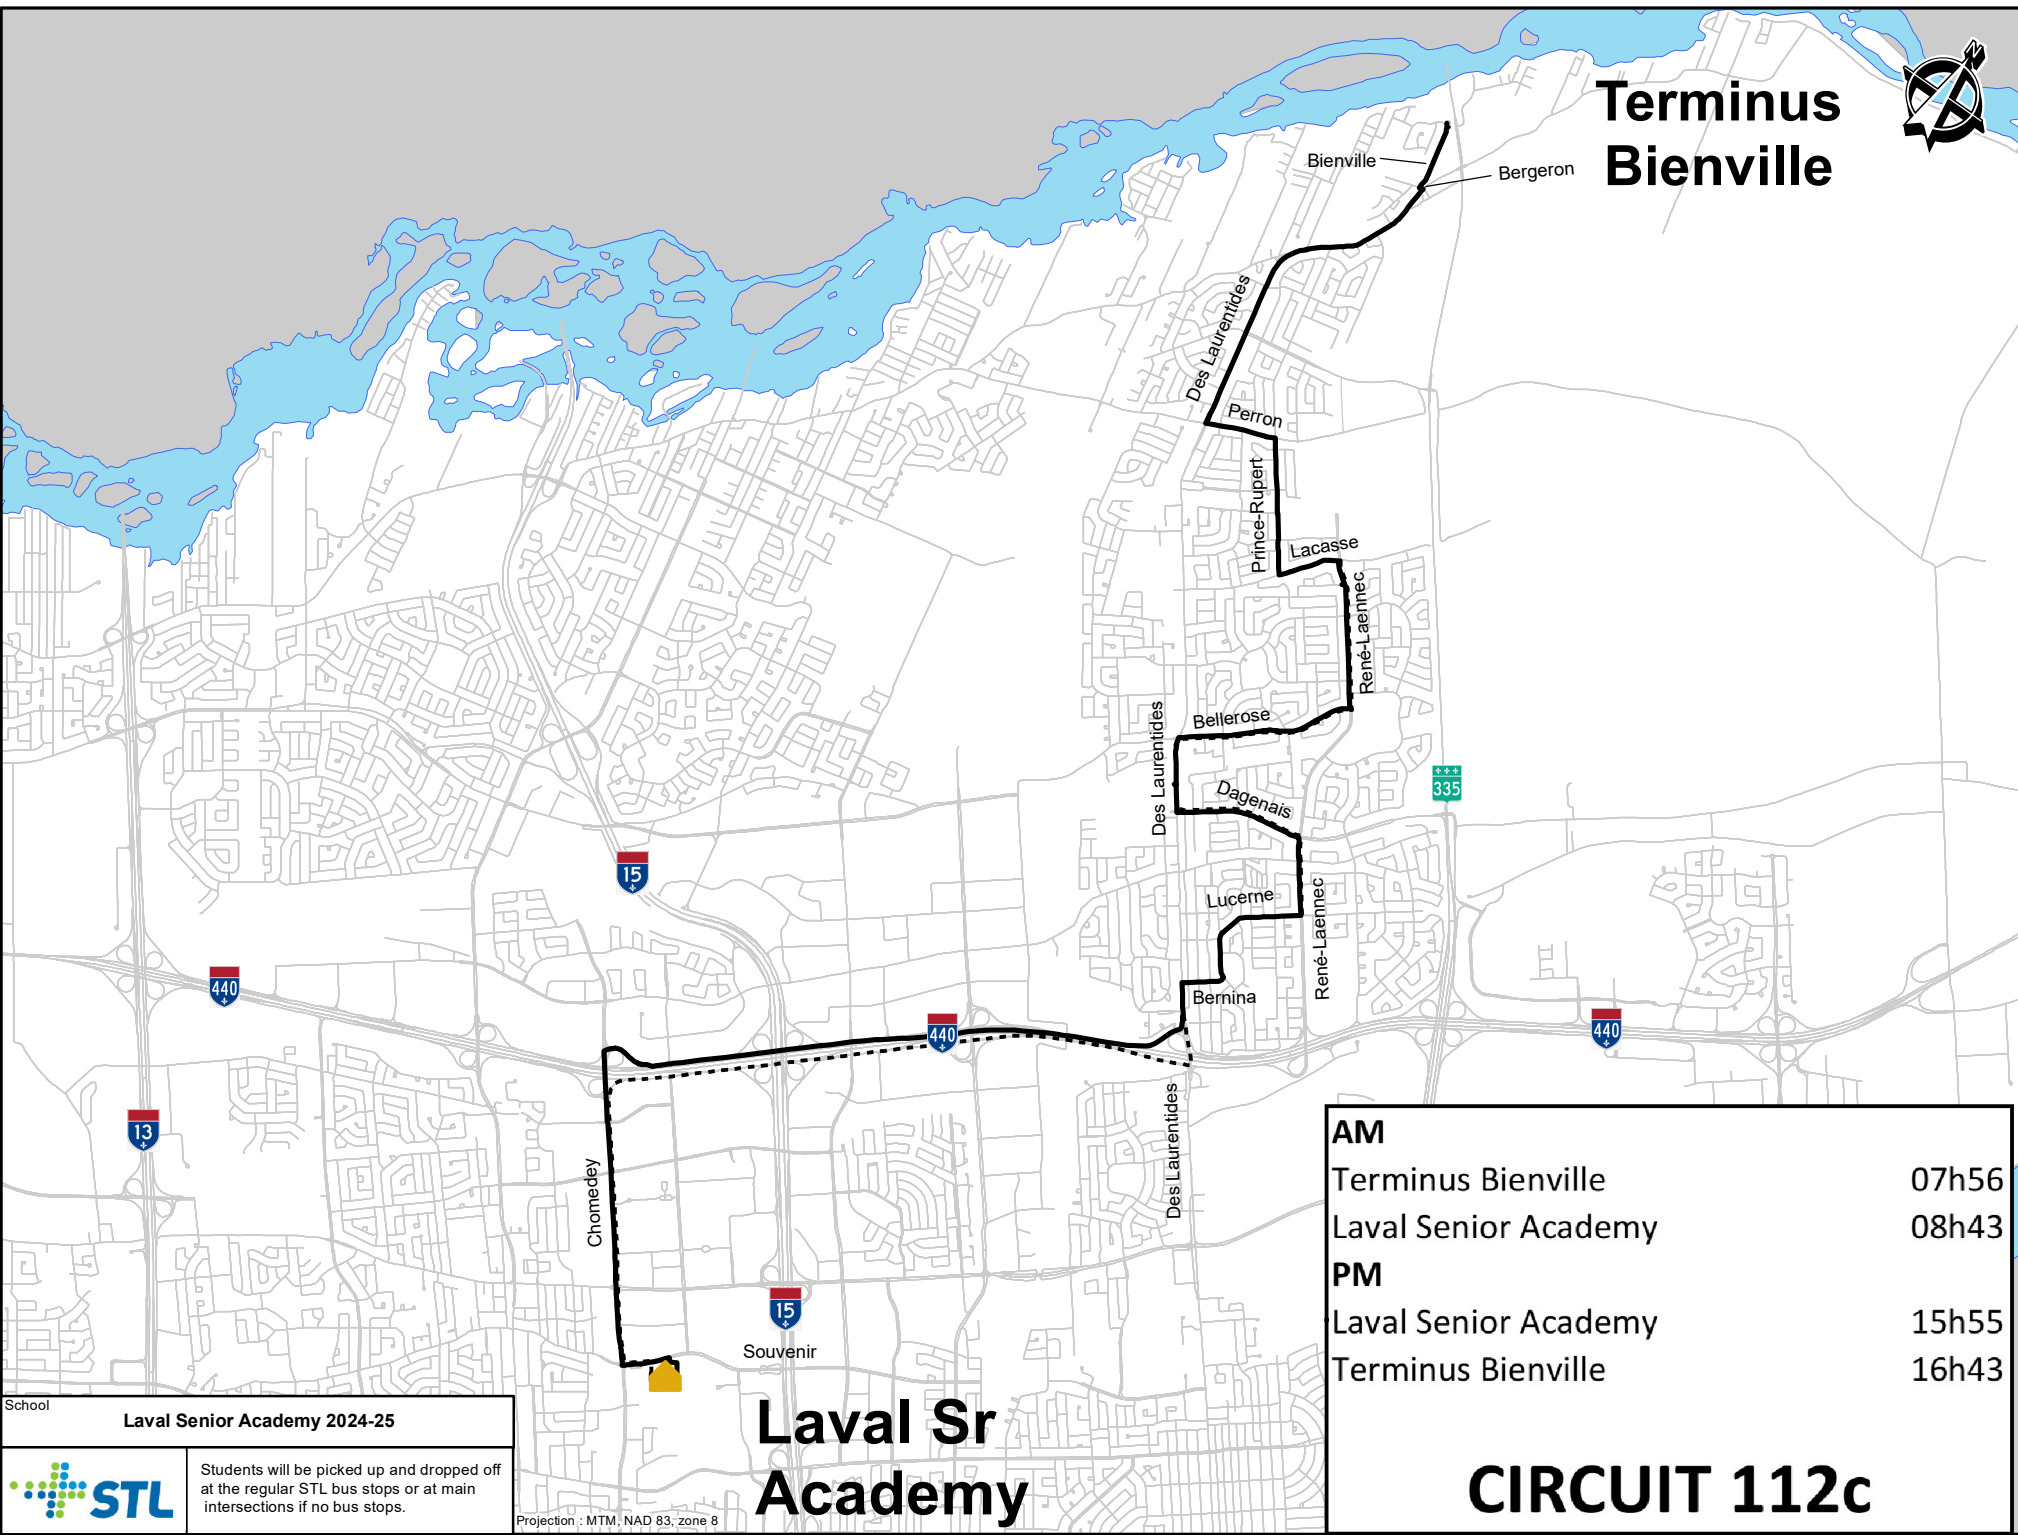

Terminus Bienville

AM		
Terminus Bienville		07h56
Laval Senior Academy		08h43
PM		
Laval Senior Academy		15h55
Terminus Bienville		16h43

School
Laval Senior Academy 2024-25

 Students will be picked up and dropped off at the regular STL bus stops or at main intersections if no bus stops.

Laval Sr Academy

CIRCUIT 112c

Projection : MTM, NAD 83, zone 8