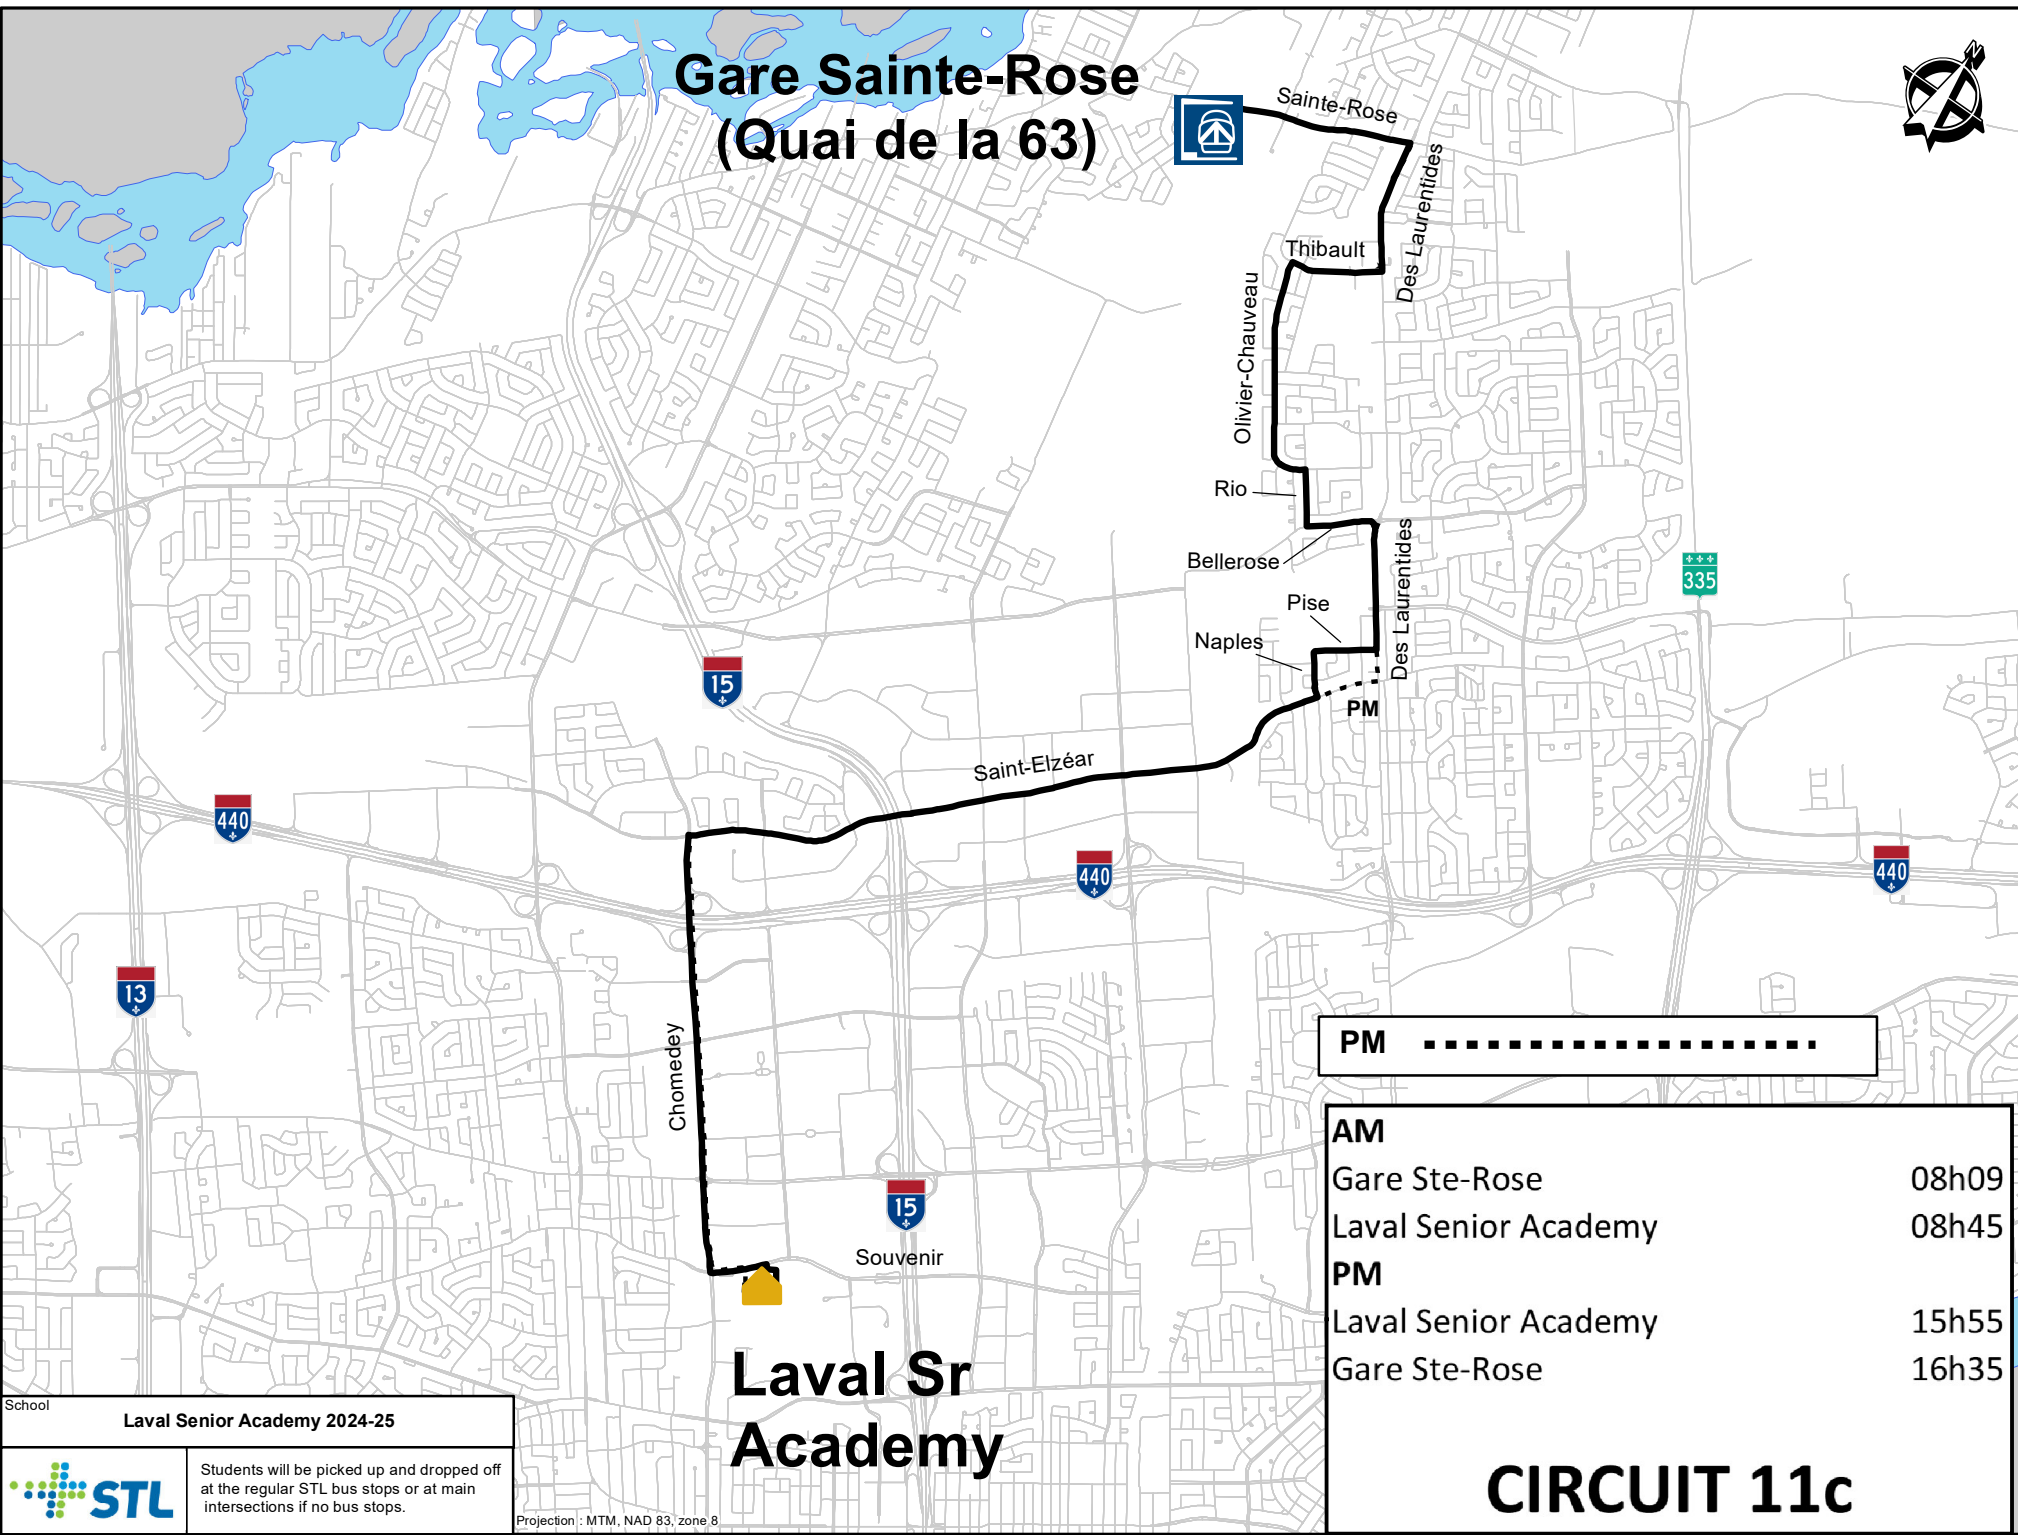

Gare Sainte-Rose (Quai de la 63)

PM (dotted line)

AM		
Gare Ste-Rose		08h09
Laval Senior Academy		08h45
PM		
Laval Senior Academy		15h55
Gare Ste-Rose		16h35

Laval Sr Academy

CIRCUIT 11c

School **Laval Senior Academy 2024-25**

STL

Students will be picked up and dropped off at the regular STL bus stops or at main intersections if no bus stops.

Projection : MTM, NAD 83, zone 8