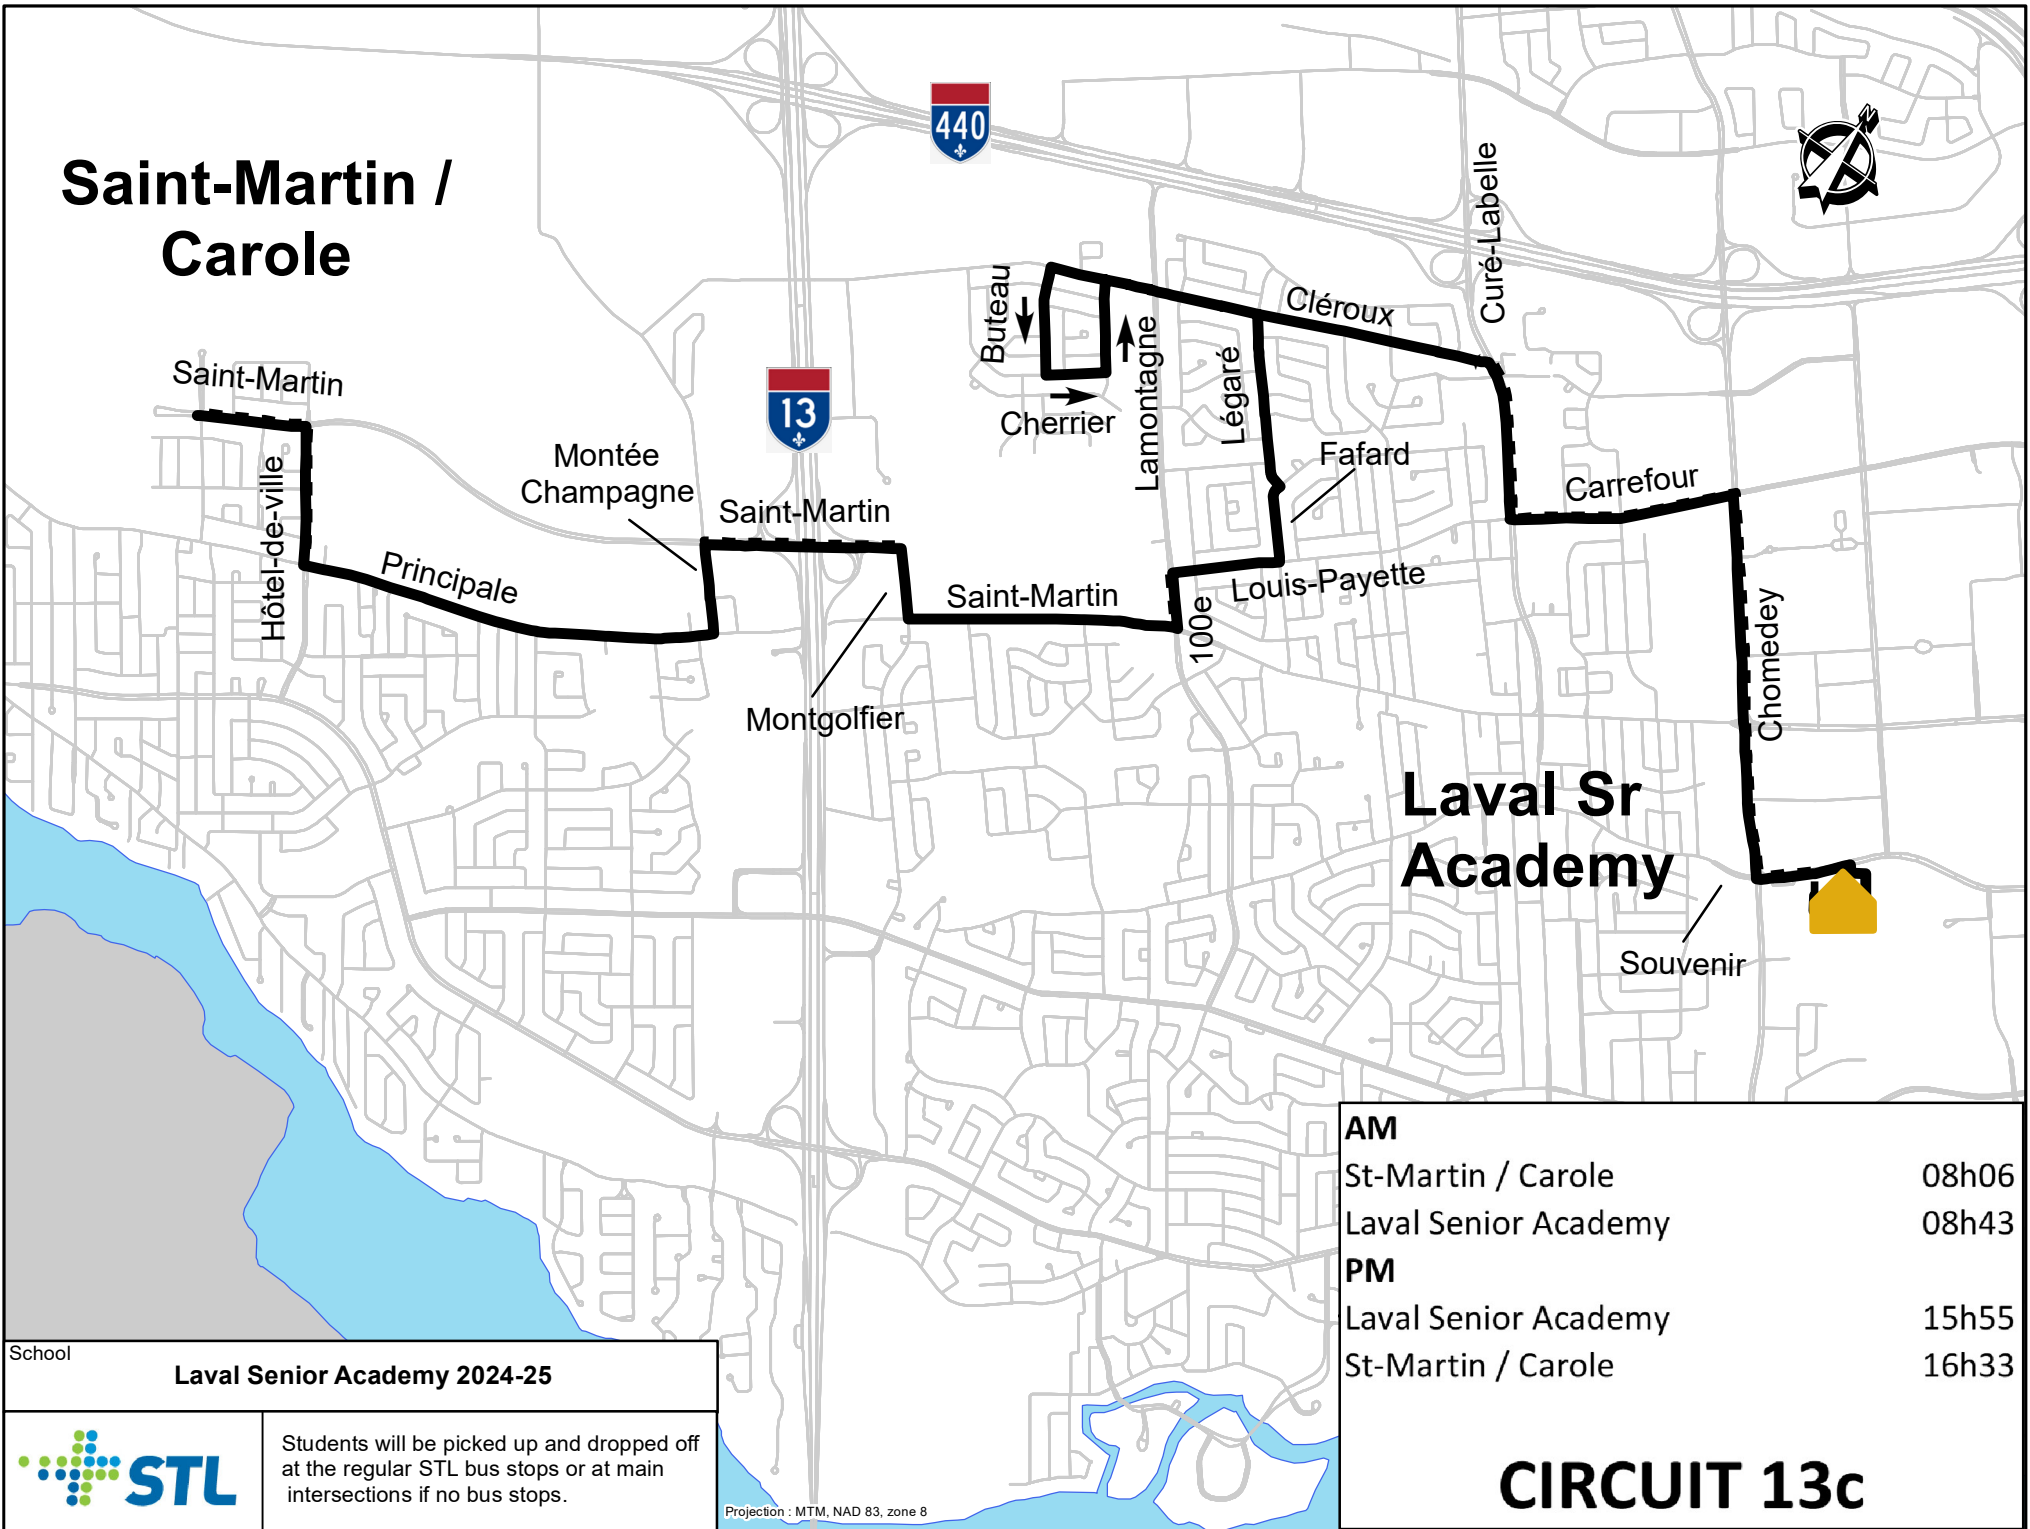

Saint-Martin / Carole

AM	
St-Martin / Carole	08h06
Laval Senior Academy	08h43
PM	
Laval Senior Academy	15h55
St-Martin / Carole	16h33

School

Laval Senior Academy 2024-25

Students will be picked up and dropped off at the regular STL bus stops or at main intersections if no bus stops.

Projection : MTM, NAD 83, zone 8

CIRCUIT 13c