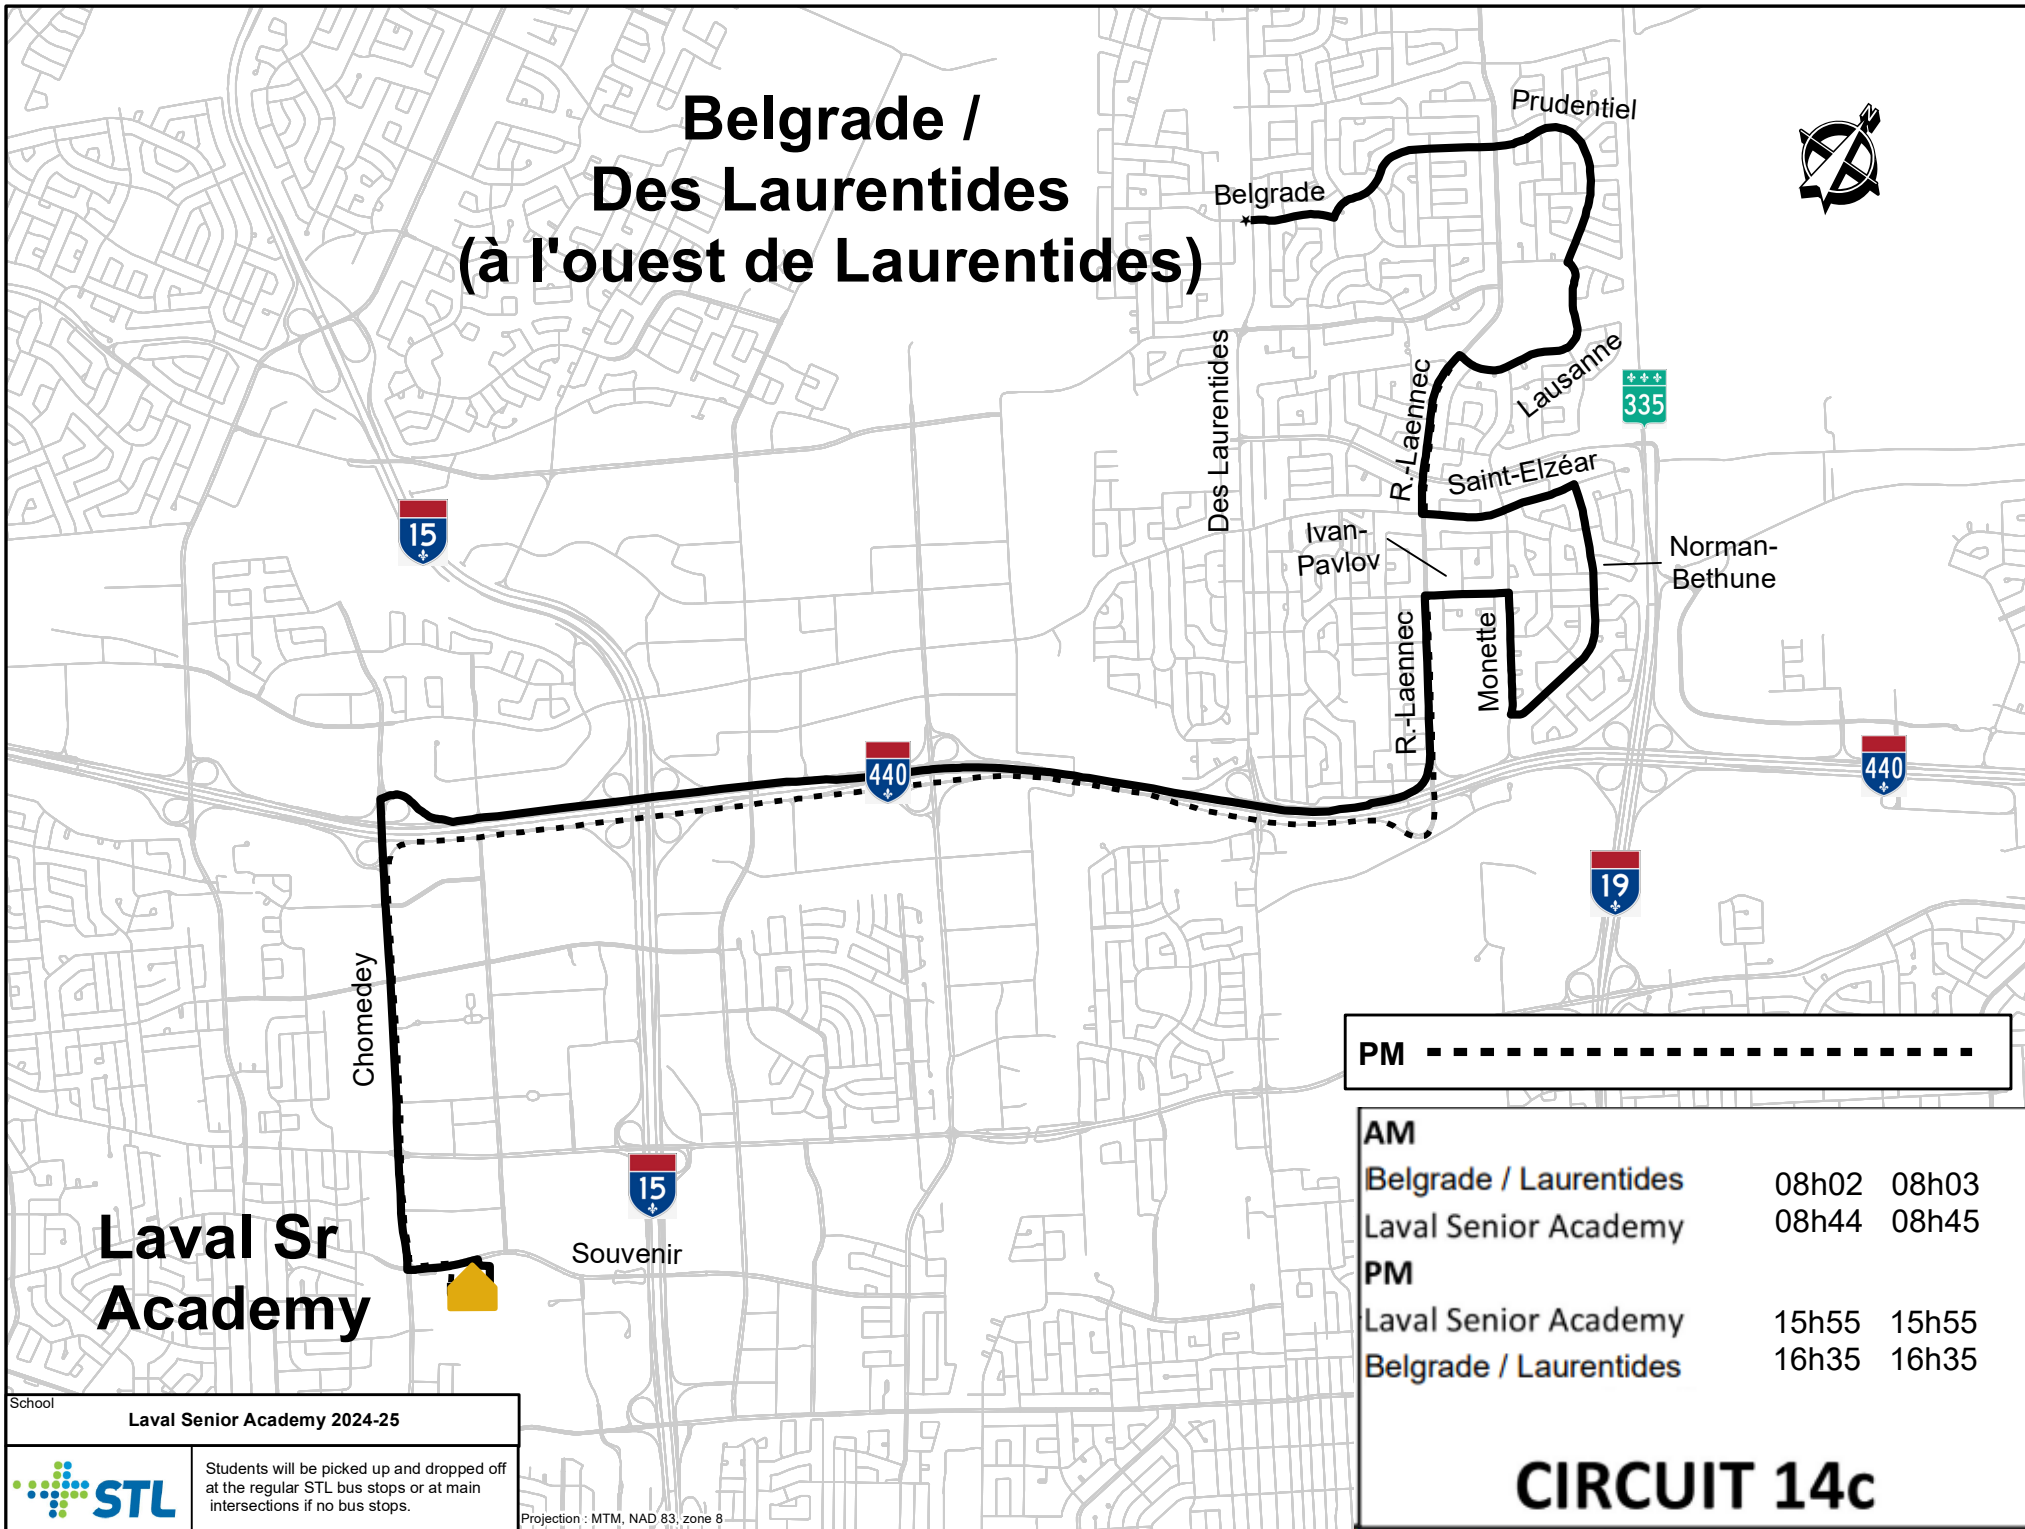

Belgrade / Des Laurentides (à l'ouest de Laurentides)

**Laval Sr
Academy**

School
Laval Senior Academy 2024-25

Students will be picked up and dropped off at the regular STL bus stops or at main intersections if no bus stops.

Projection : MTM, NAD 83, zone 8

PM - - - - -

AM		
Belgrade / Laurentides	08h02	08h03
Laval Senior Academy	08h44	08h45
PM		
Laval Senior Academy	15h55	15h55
Belgrade / Laurentides	16h35	16h35

CIRCUIT 14c