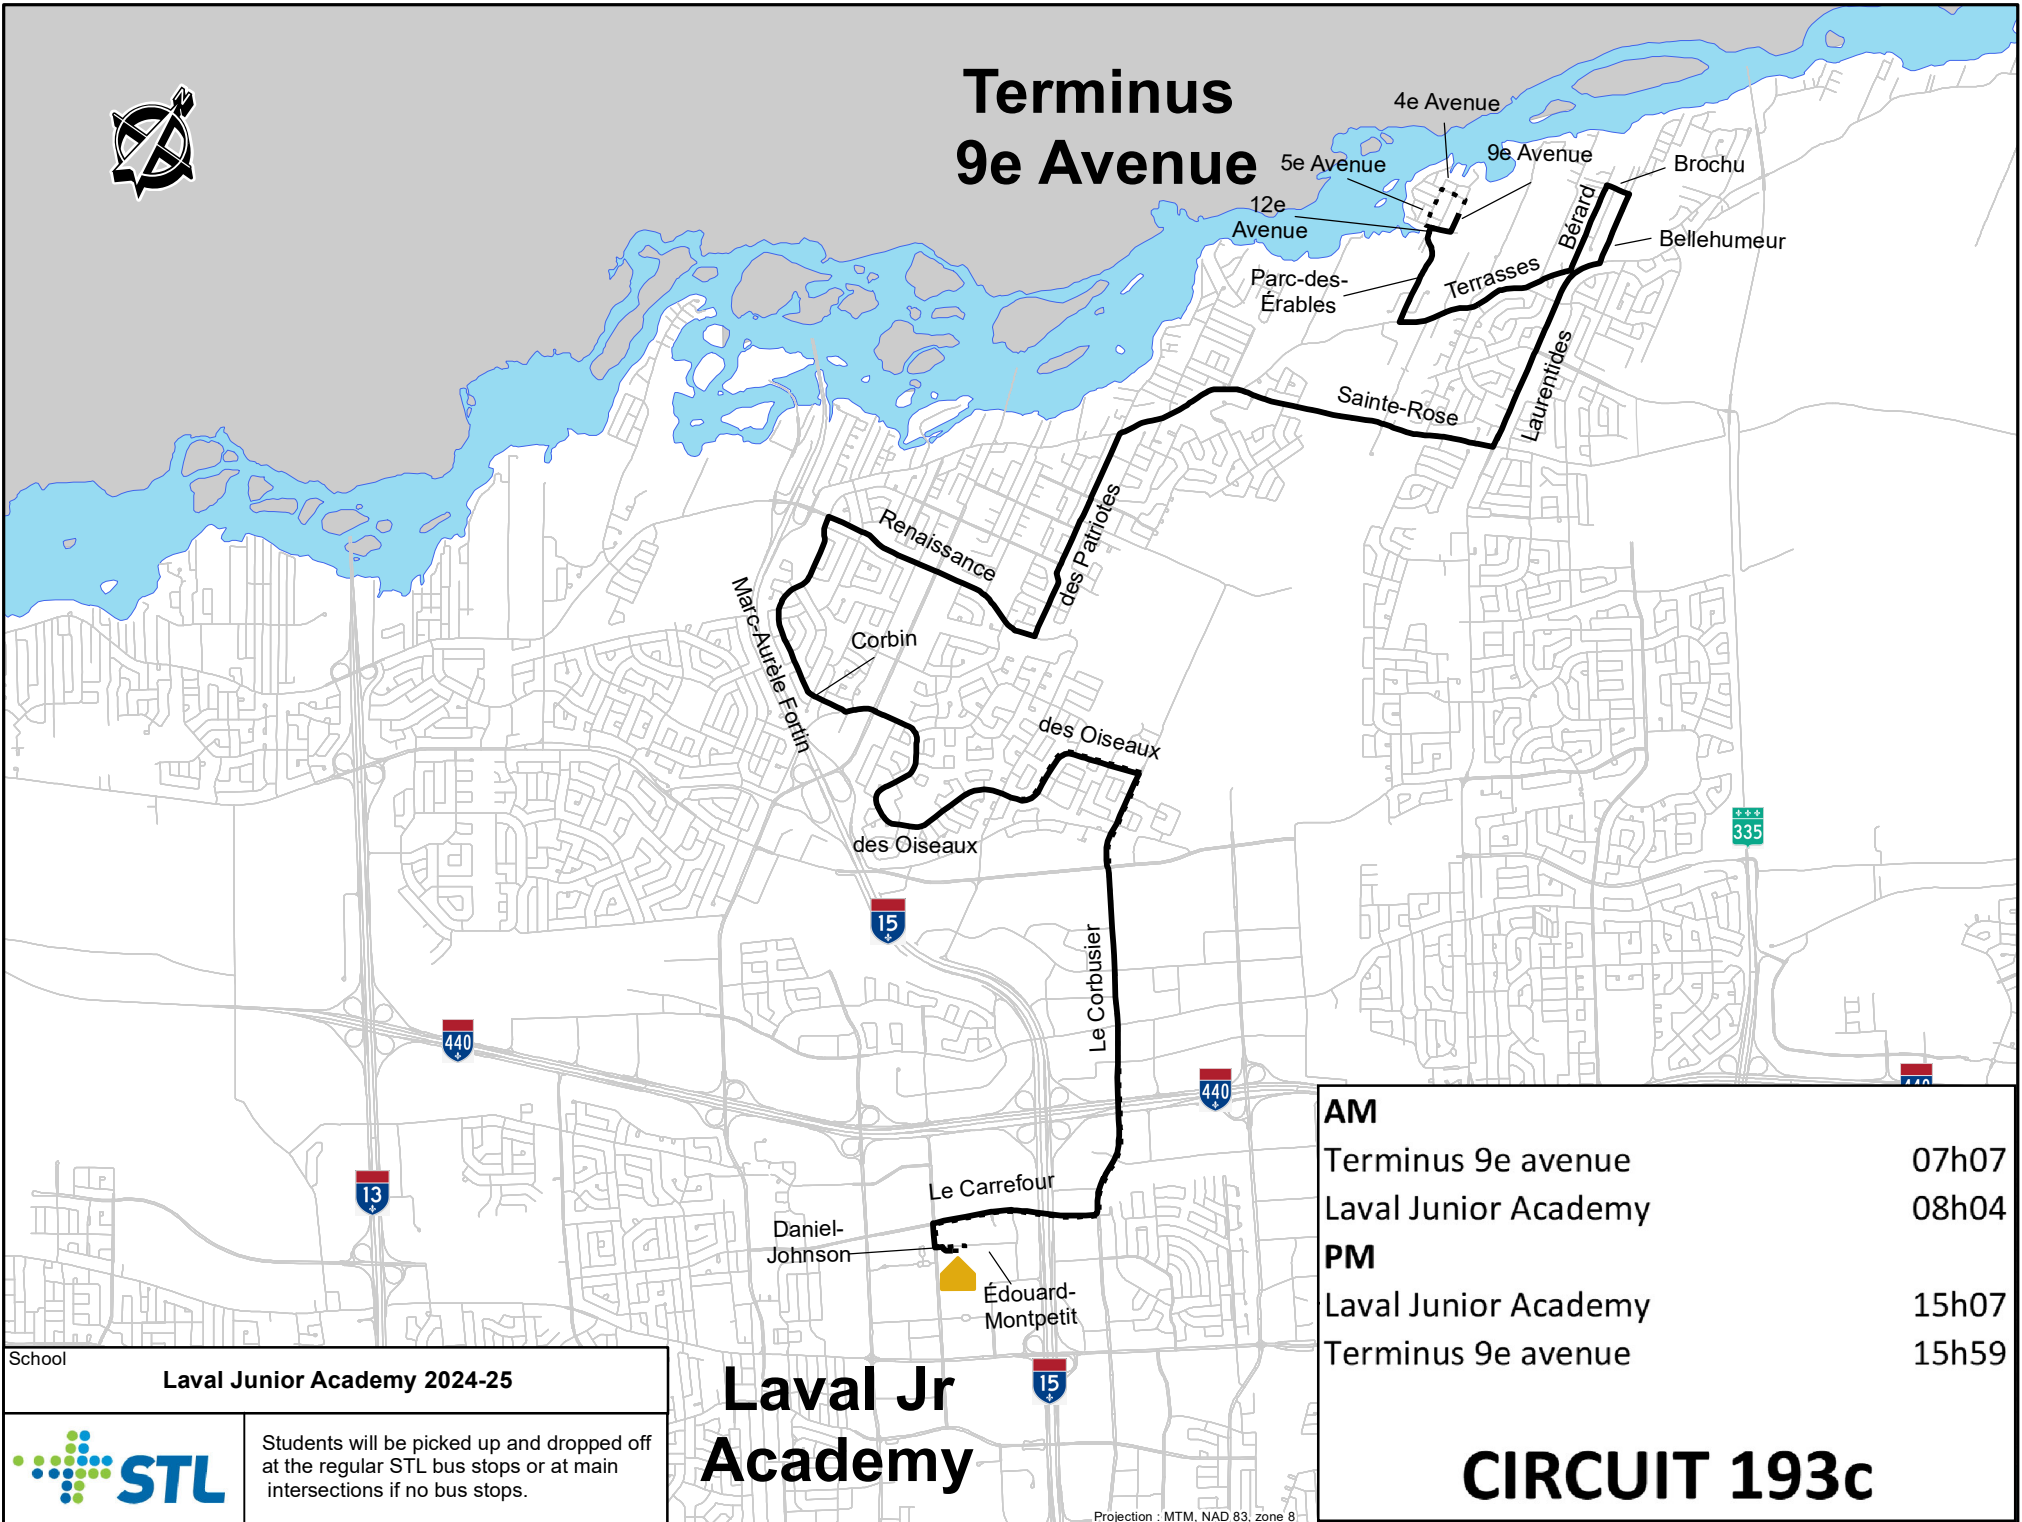

Terminus 9e Avenue

AM	
Terminus 9e avenue	07h07
Laval Junior Academy	08h04
PM	
Laval Junior Academy	15h07
Terminus 9e avenue	15h59

School

Laval Junior Academy 2024-25

Students will be picked up and dropped off at the regular STL bus stops or at main intersections if no bus stops.

Laval Jr Academy

CIRCUIT 193c