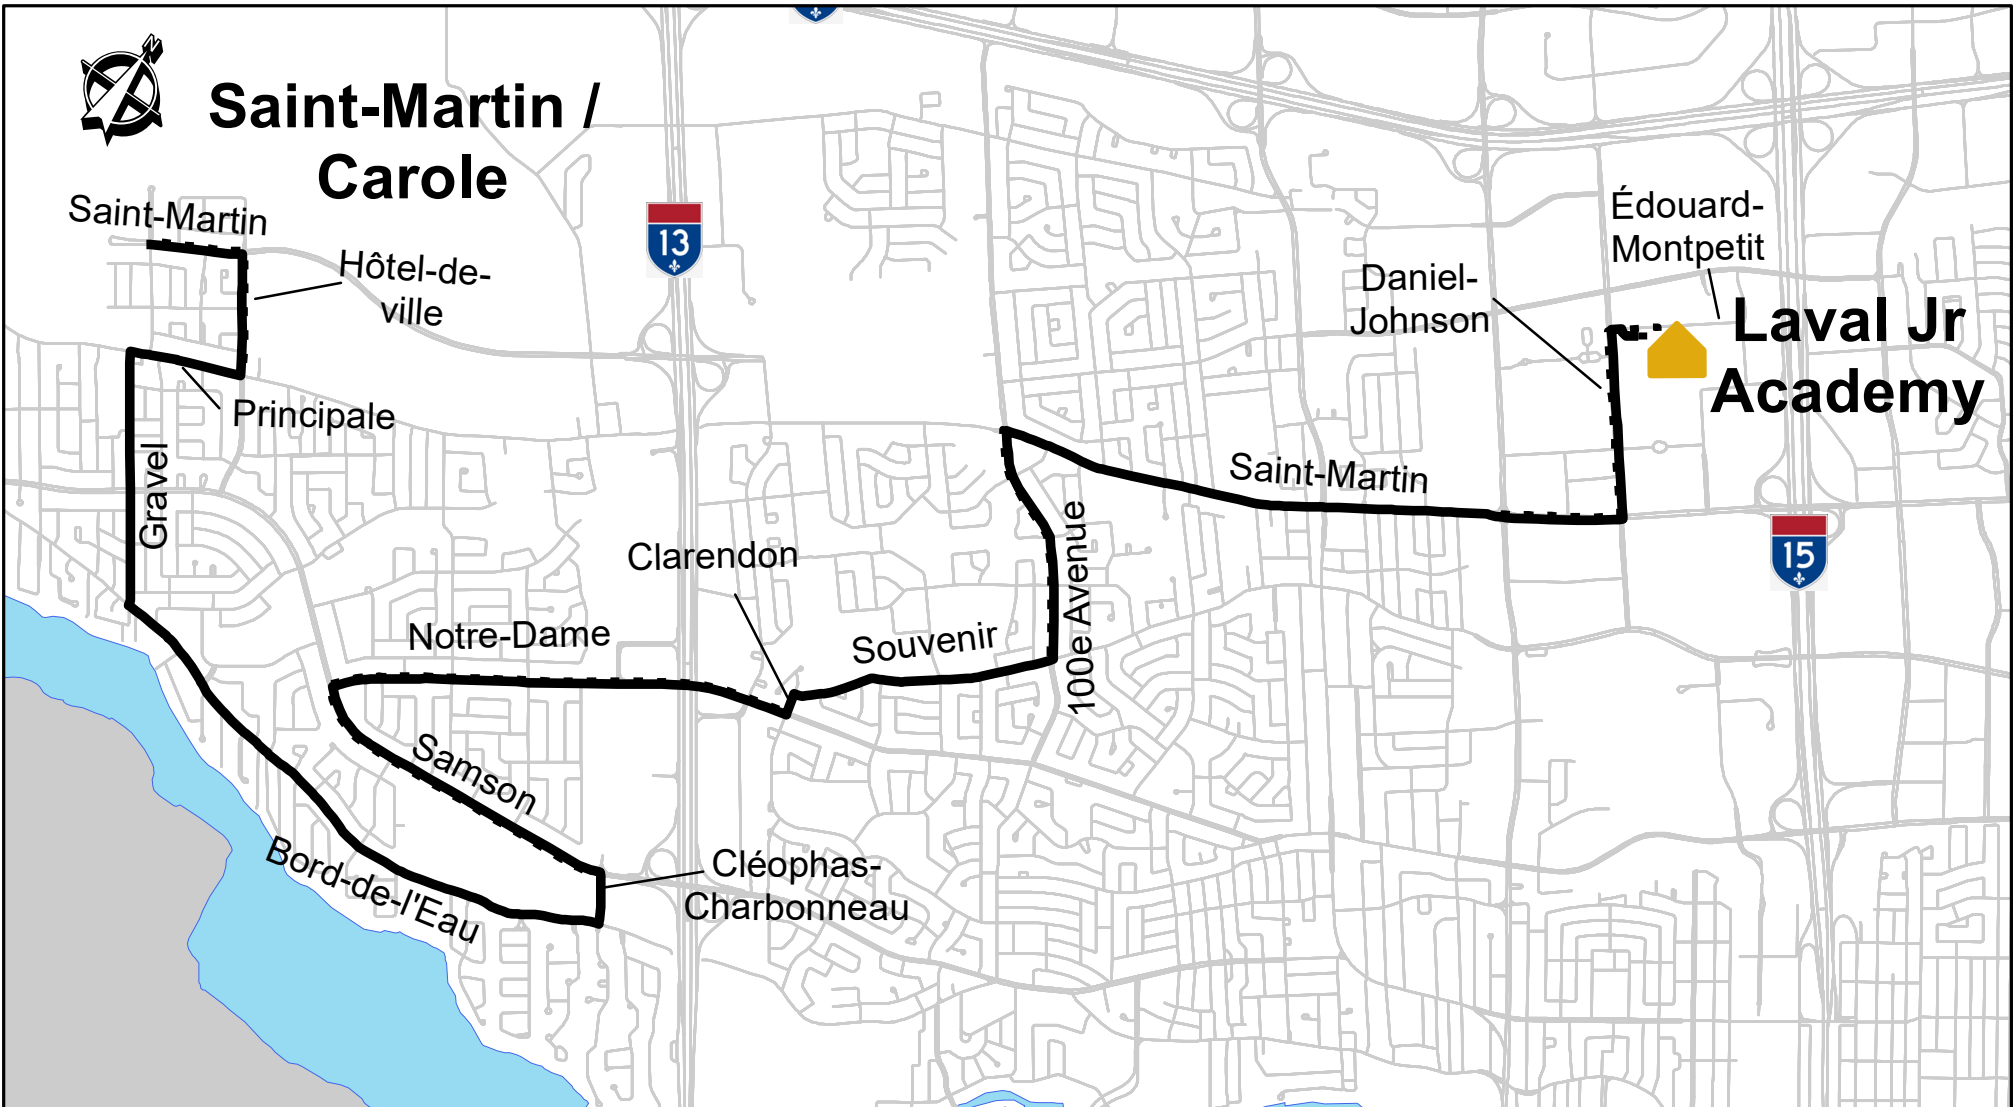

Saint-Martin / Carole

AM	
St-Martin / Carole	07h28
Laval Junior Academy	08h06
PM	
Laval Junior Academy	15h07
St-Martin / Carole	15h45

School **Laval Junior Academy 2024-25**

Students will be picked up and dropped off at the regular STL bus stops or at main intersections if no bus stops.

Projection : MTM, NAD 83, zone 8

CIRCUIT 194c