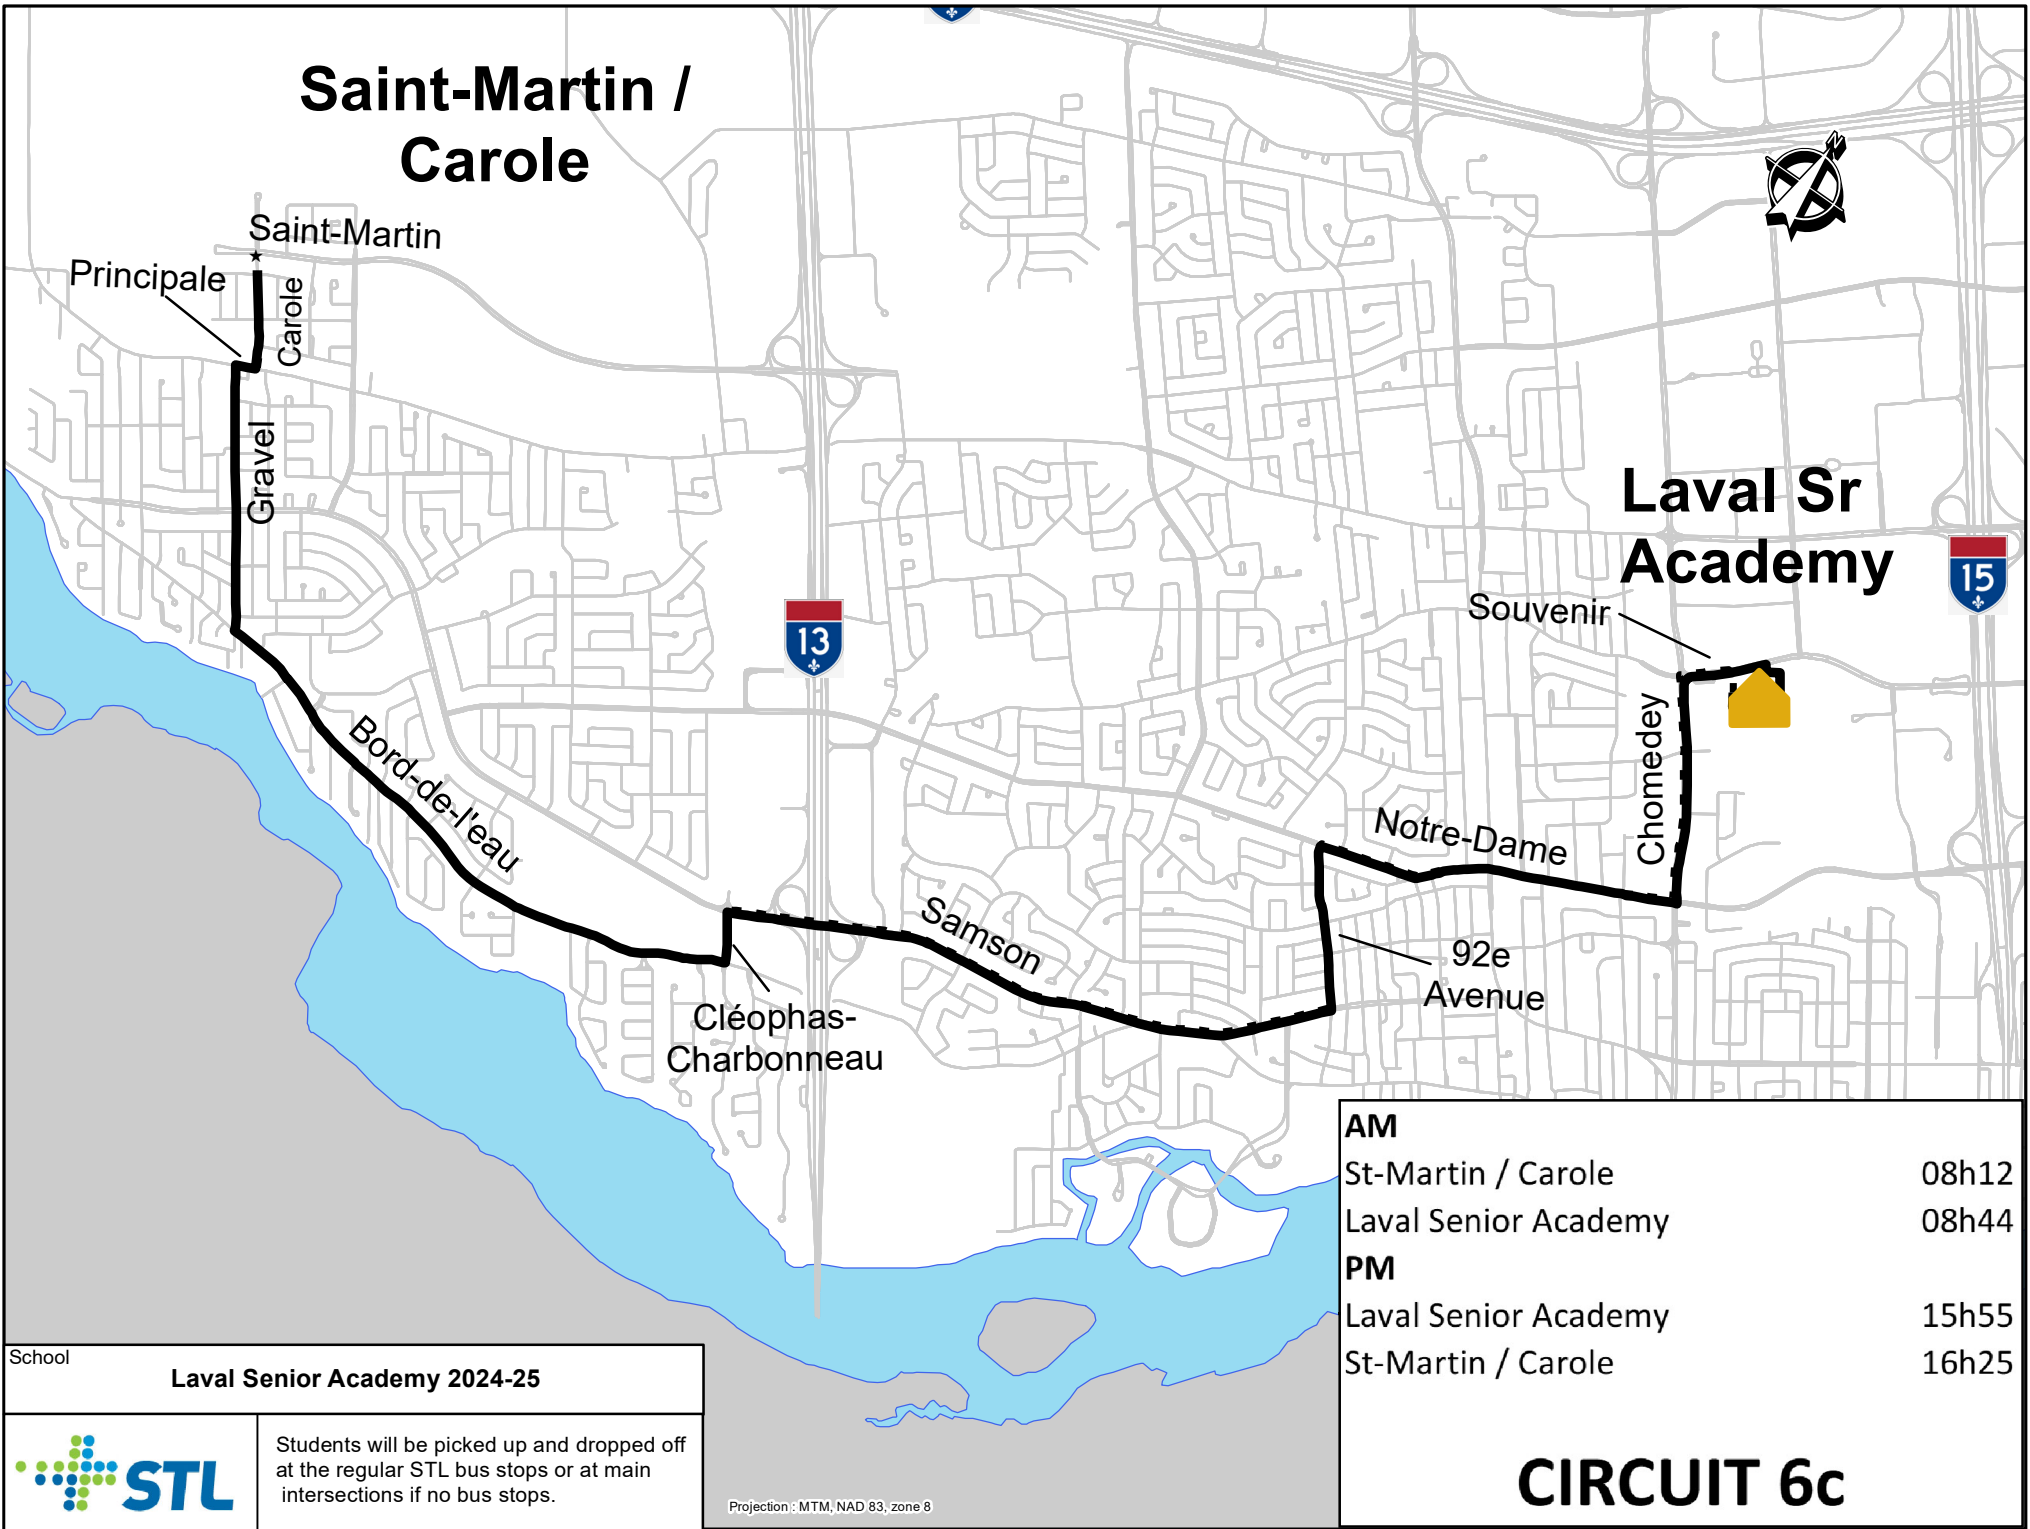

# Saint-Martin / Carole

**Laval Sr Academy**

<b>AM</b>	
St-Martin / Carole	08h12
Laval Senior Academy	08h44
<b>PM</b>	
Laval Senior Academy	15h55
St-Martin / Carole	16h25

School **Laval Senior Academy 2024-25**

Students will be picked up and dropped off at the regular STL bus stops or at main intersections if no bus stops.

Projection: MTM, NAD 83, zone 8

**CIRCUIT 6c**