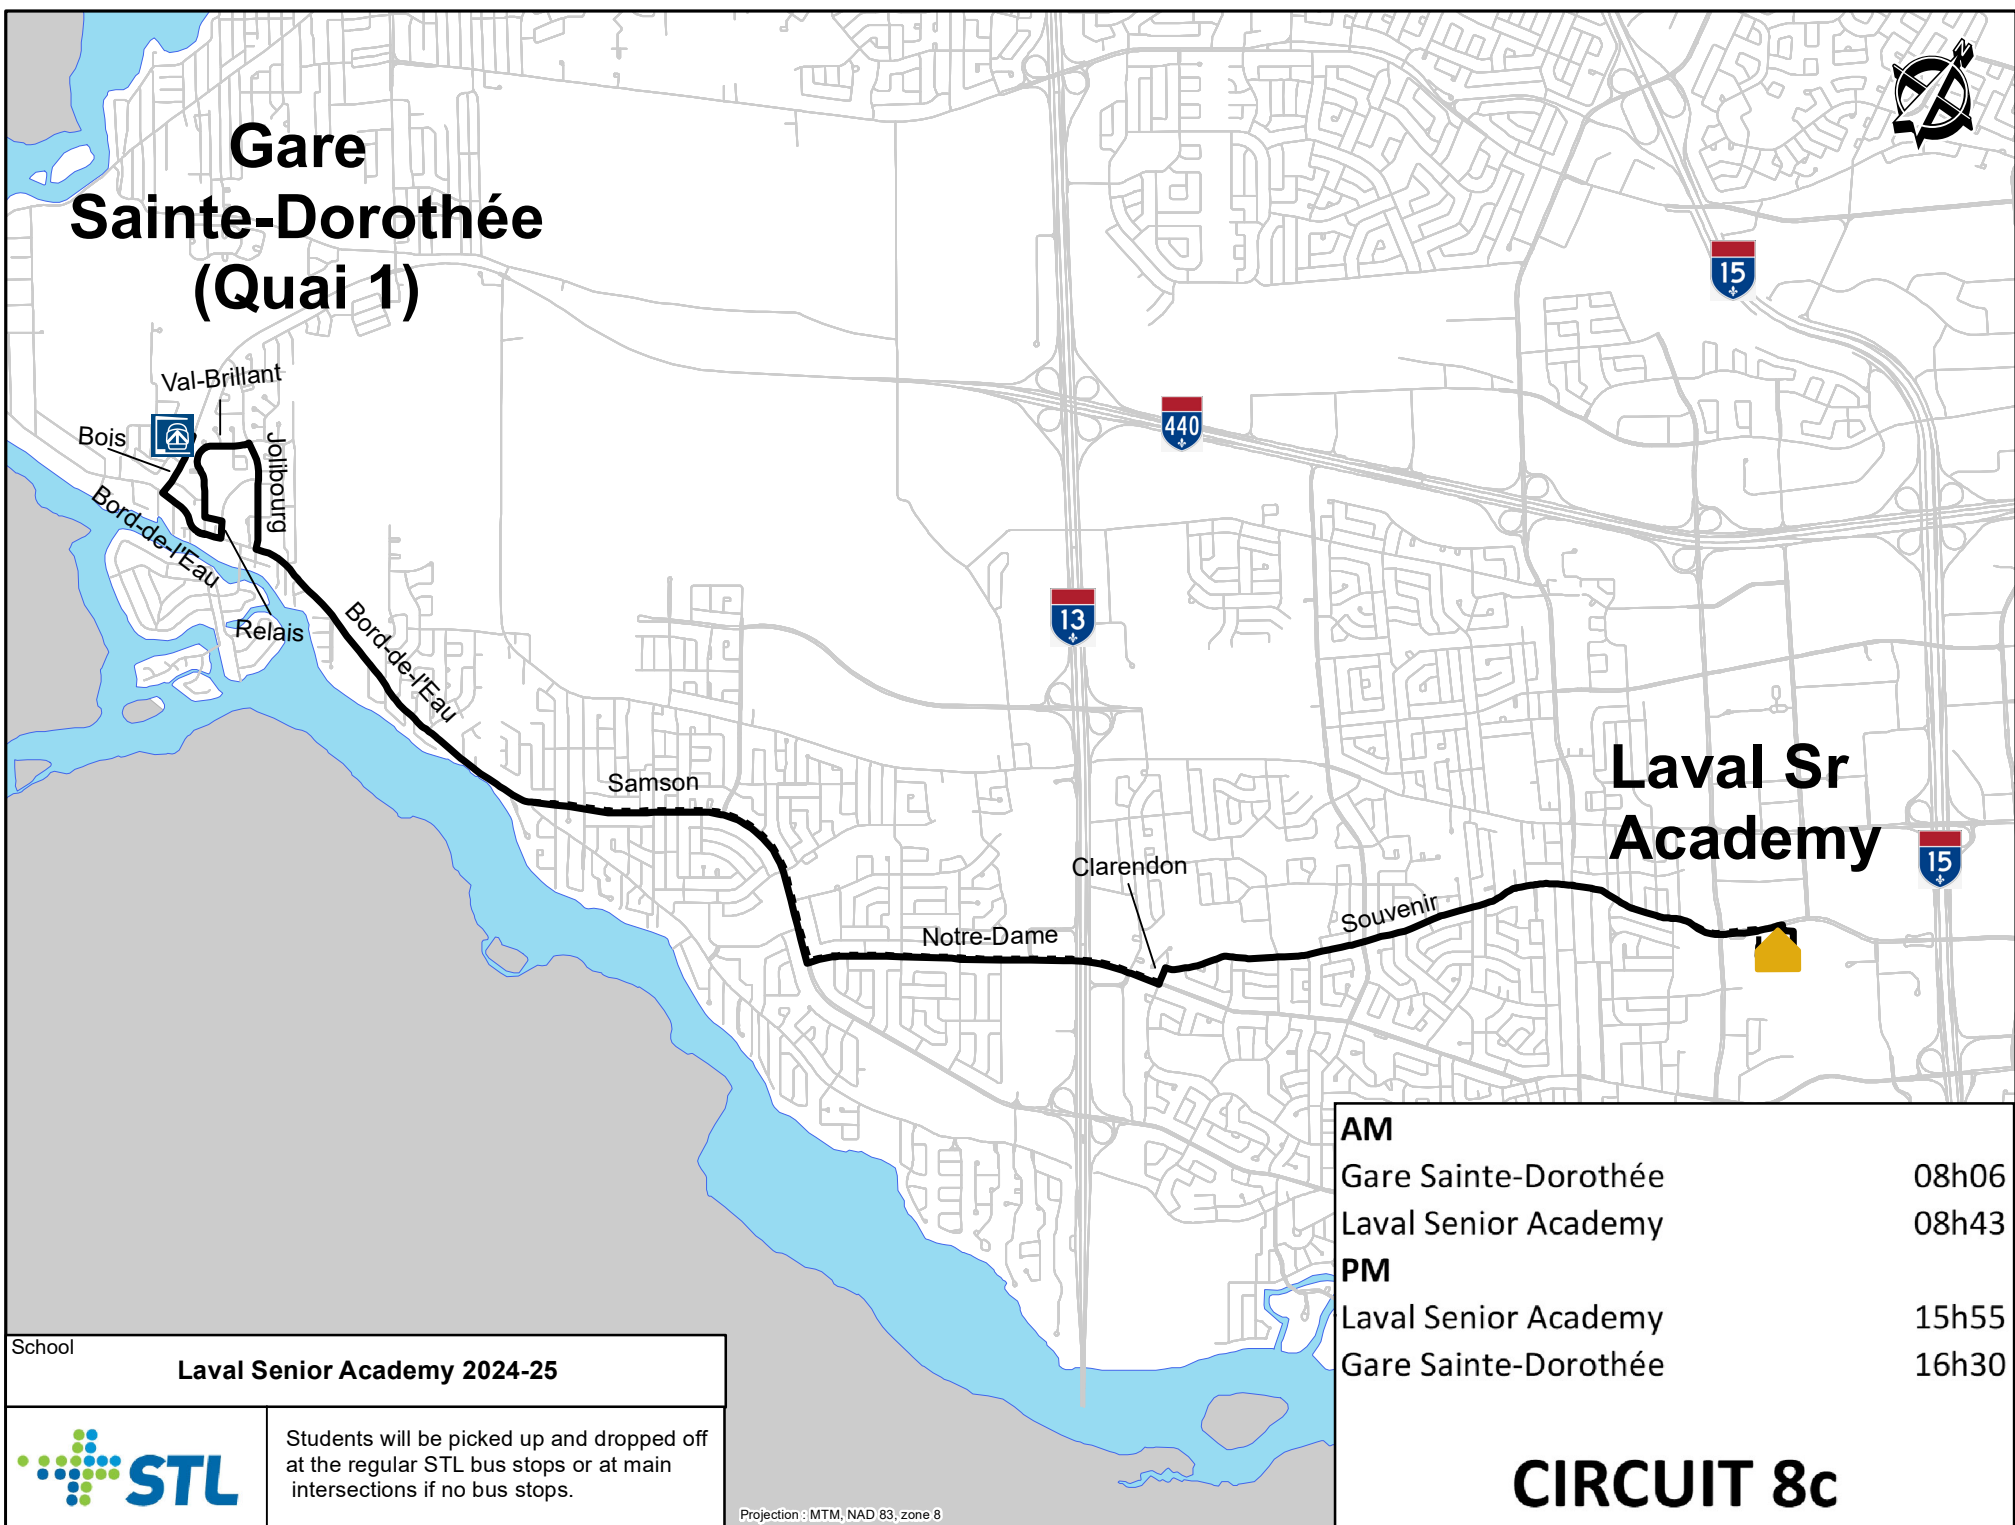

Gare Sainte-Dorothée (Quai 1)

School **Laval Senior Academy 2024-25**

Students will be picked up and dropped off at the regular STL bus stops or at main intersections if no bus stops.

Projection: MTM, NAD 83, zone 8

AM	
Gare Sainte-Dorothée	08h06
Laval Senior Academy	08h43
PM	
Laval Senior Academy	15h55
Gare Sainte-Dorothée	16h30

CIRCUIT 8c