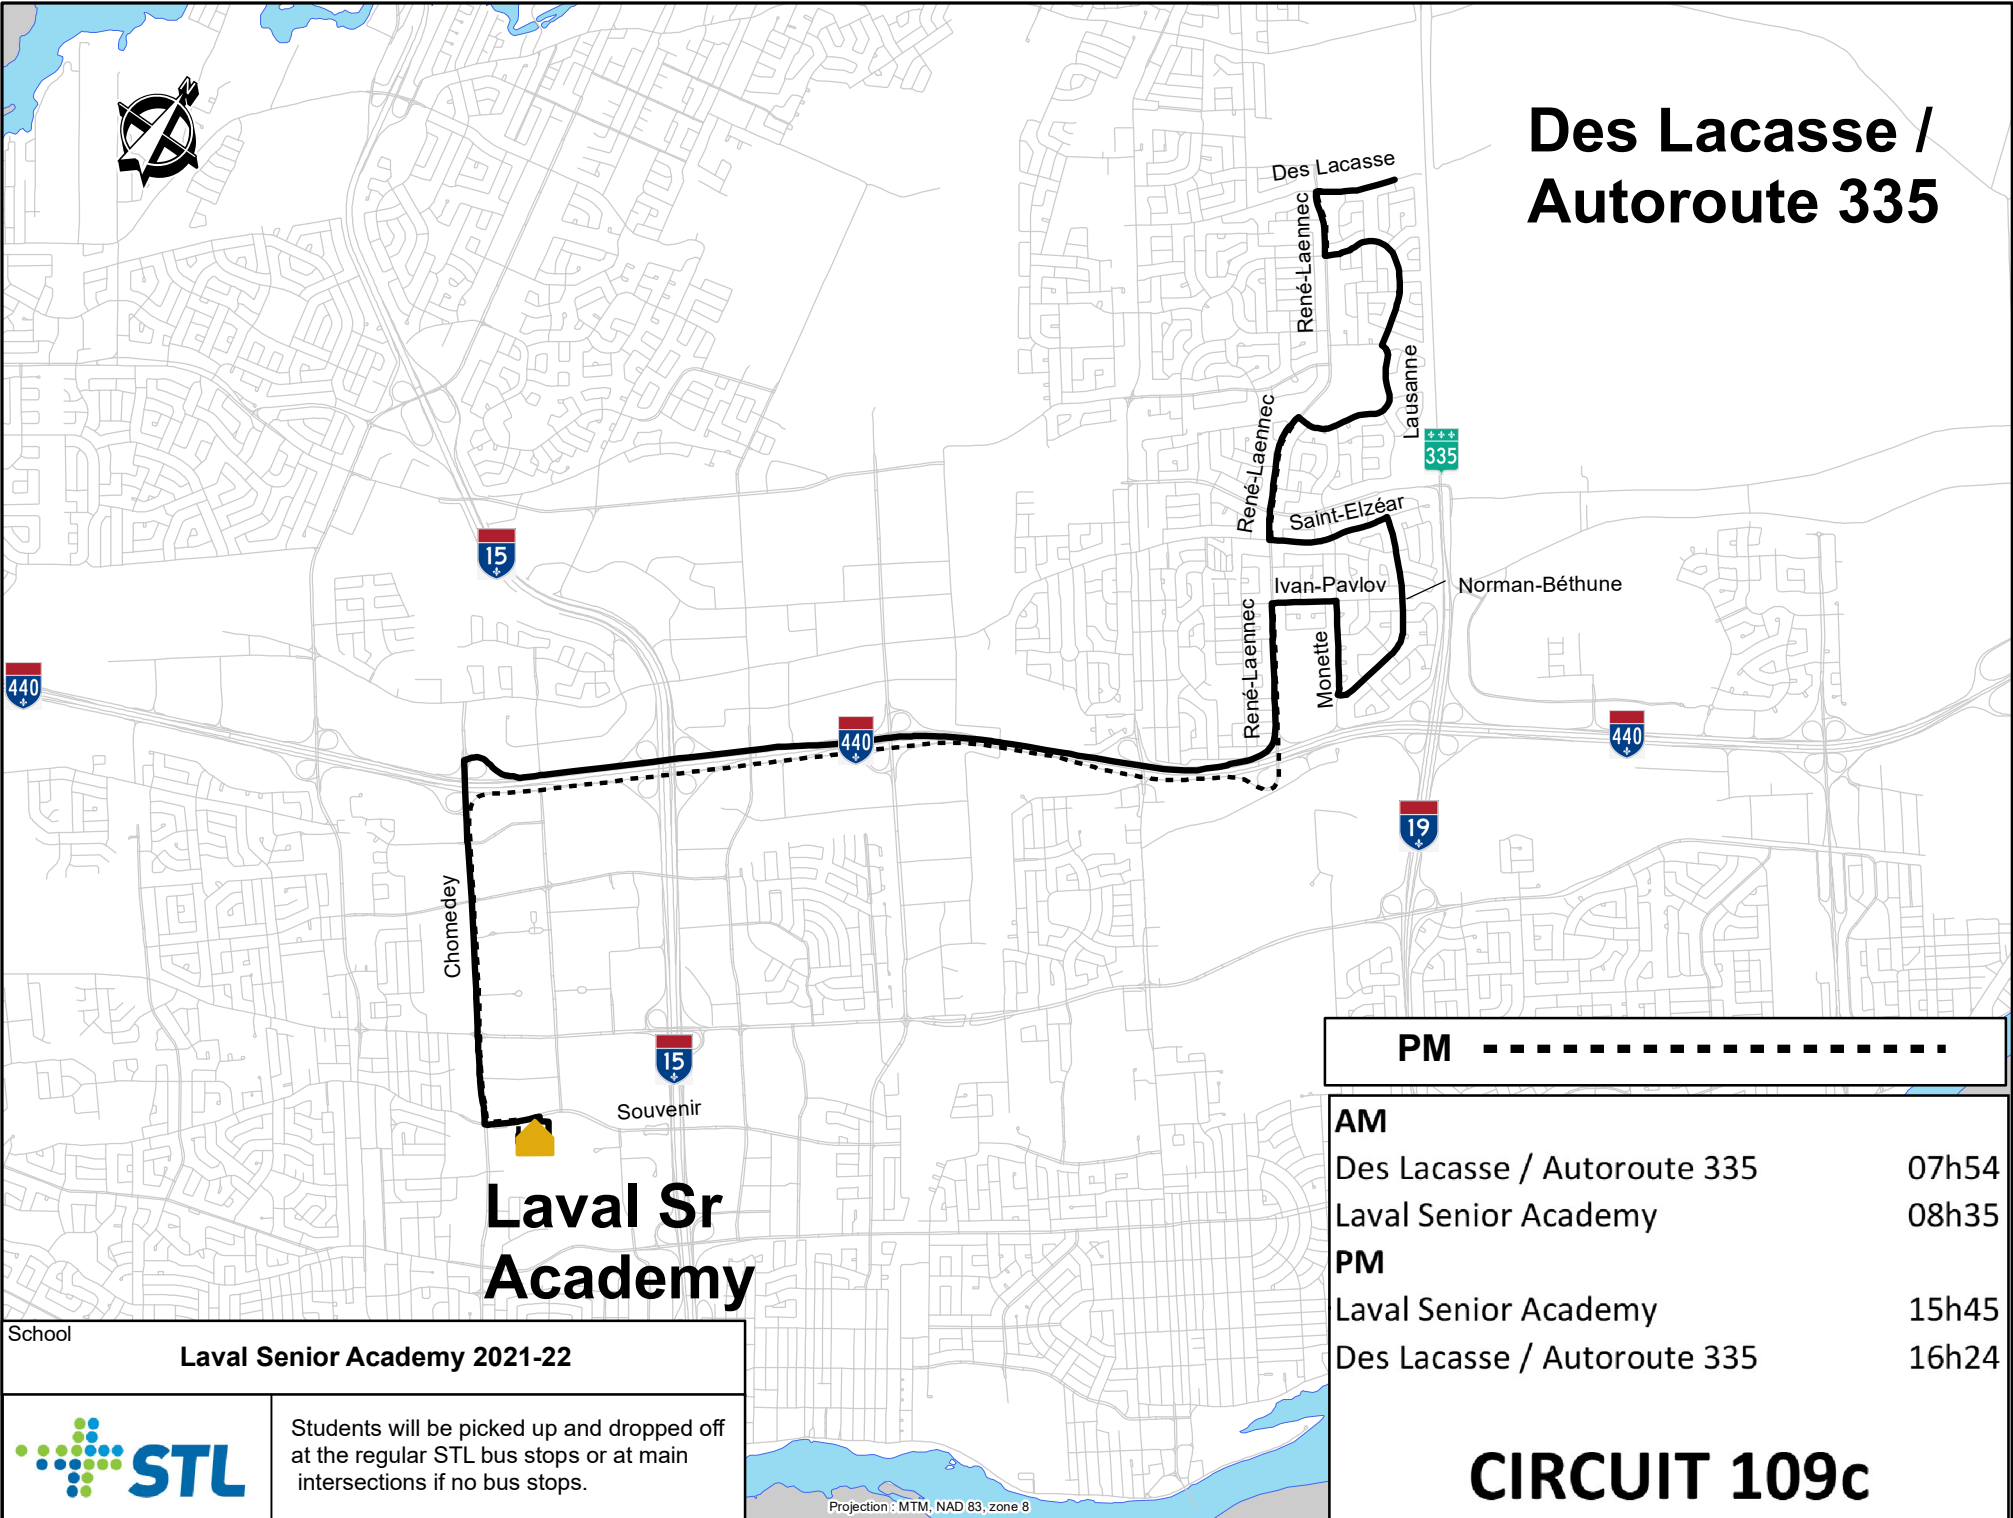

# Des Lacasse / Autoroute 335

**Laval Sr  
Academy**

School **Laval Senior Academy 2021-22**

Students will be picked up and dropped off at the regular STL bus stops or at main intersections if no bus stops.

**PM** - - - - -

<b>AM</b>	
Des Lacasse / Autoroute 335	07h54
Laval Senior Academy	08h35
<b>PM</b>	
Laval Senior Academy	15h45
Des Lacasse / Autoroute 335	16h24

**CIRCUIT 109c**

Projection: MTM, NAD 83, zone 8