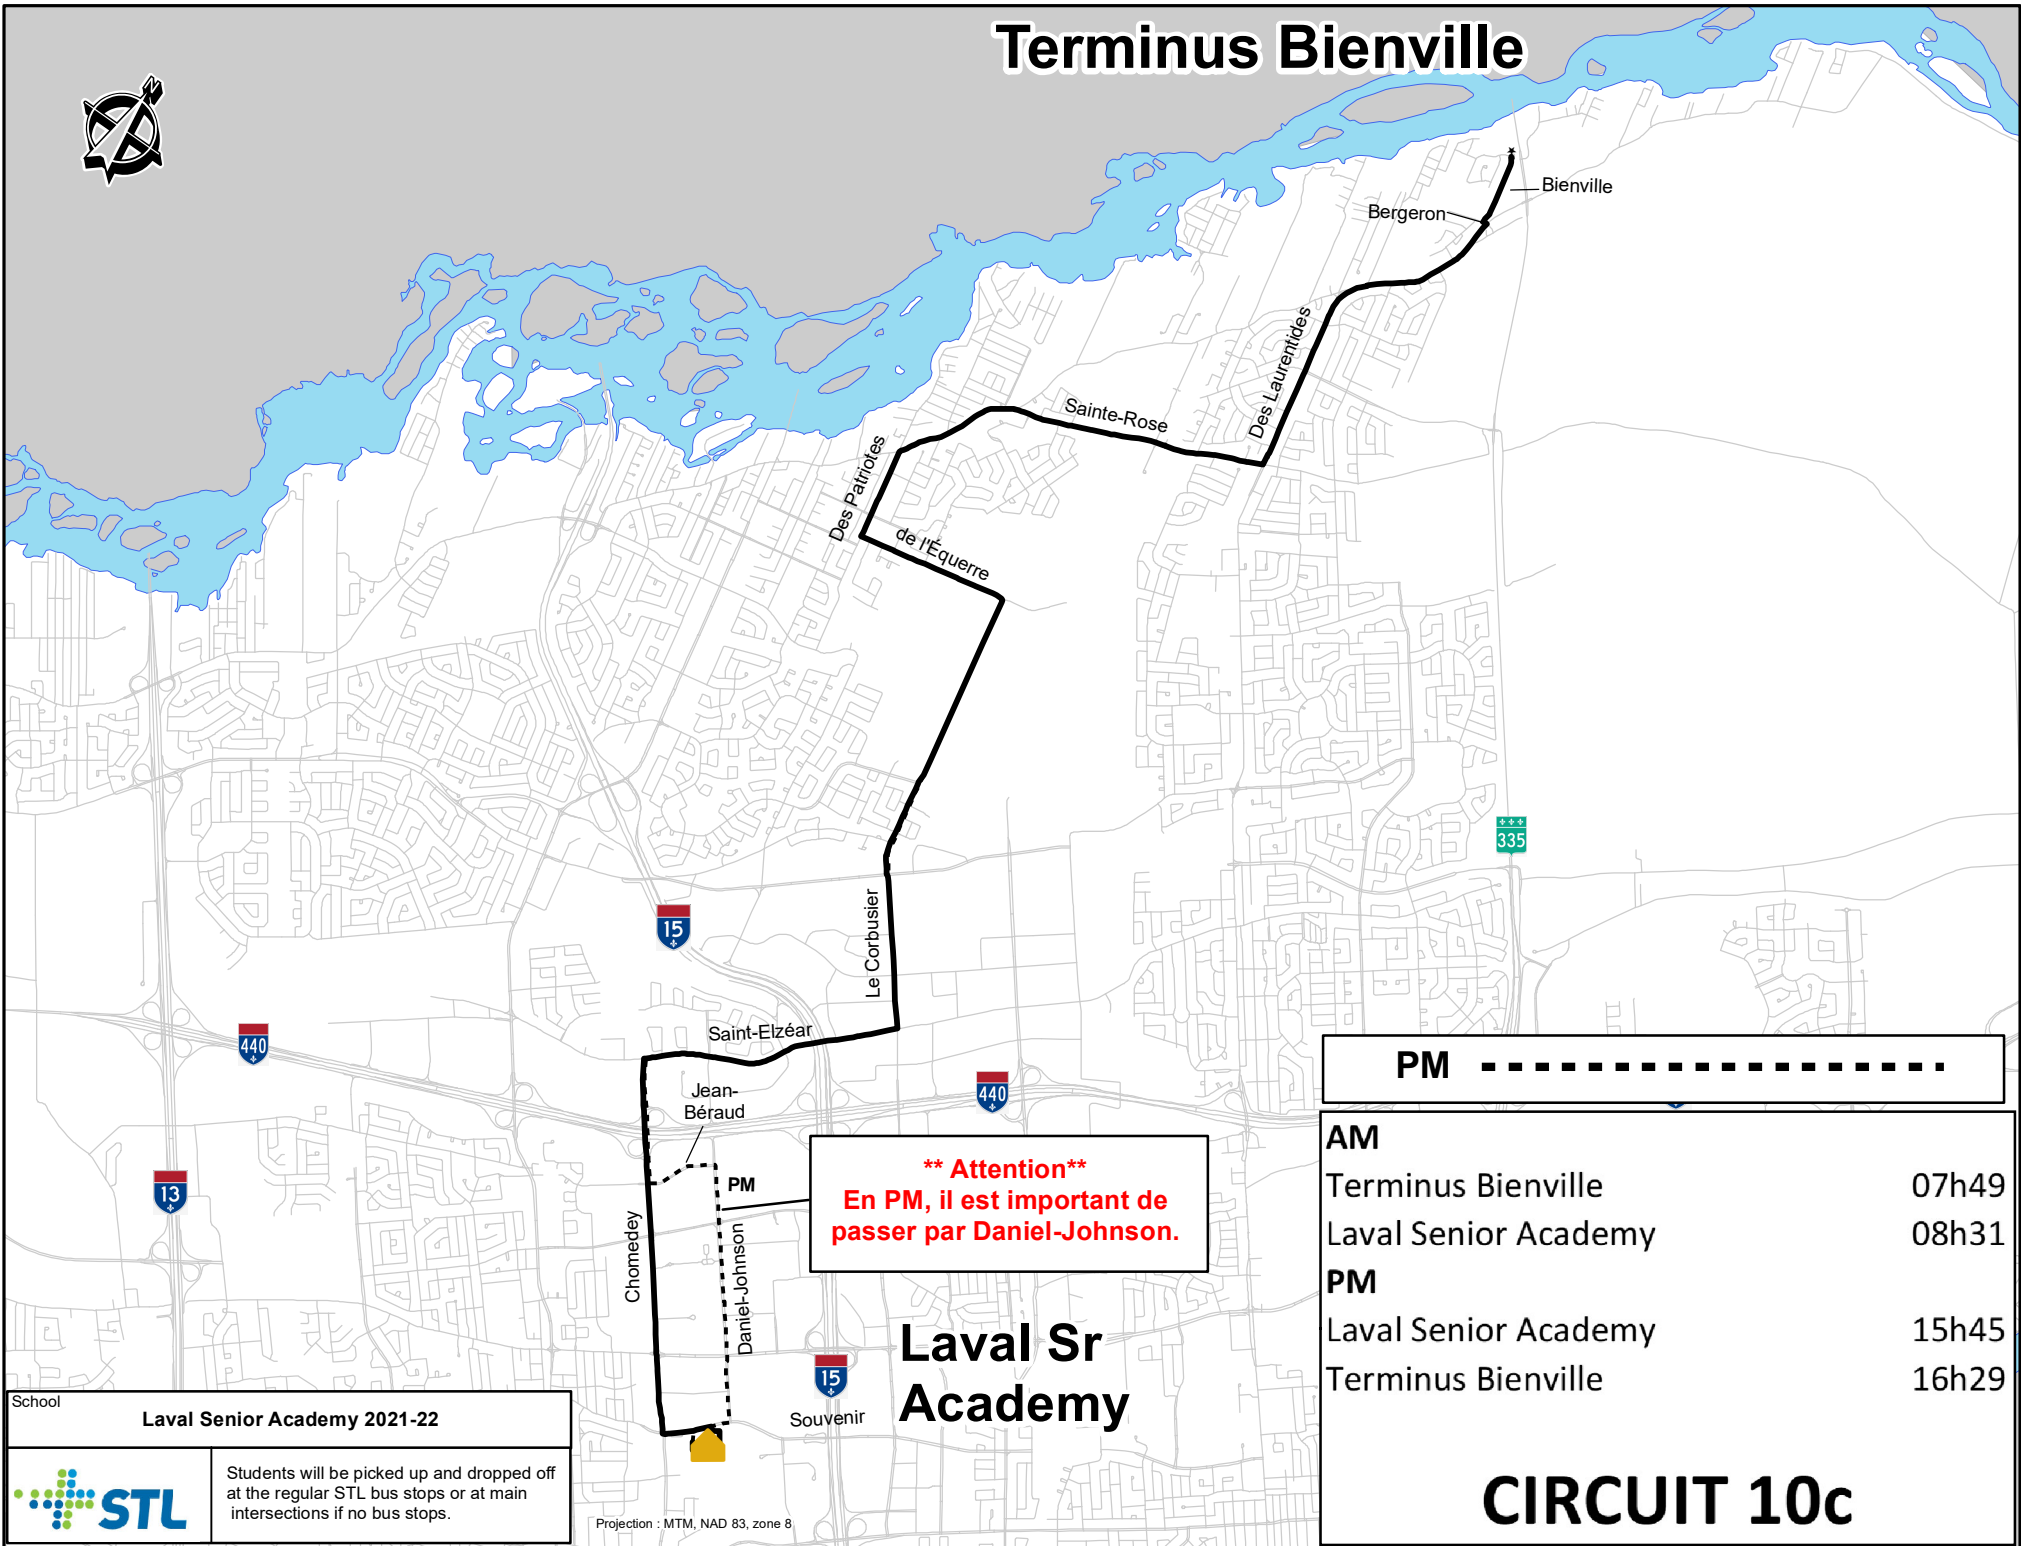

Terminus Bienville

PM - - - - -

AM		
Terminus Bienville		07h49
Laval Senior Academy		08h31
PM		
Laval Senior Academy		15h45
Terminus Bienville		16h29

**** Attention****
En PM, il est important de passer par Daniel-Johnson.

Laval Sr Academy

School
Laval Senior Academy 2021-22

Students will be picked up and dropped off at the regular STL bus stops or at main intersections if no bus stops.

Projection : MTM, NAD 83, zone 8

CIRCUIT 10c