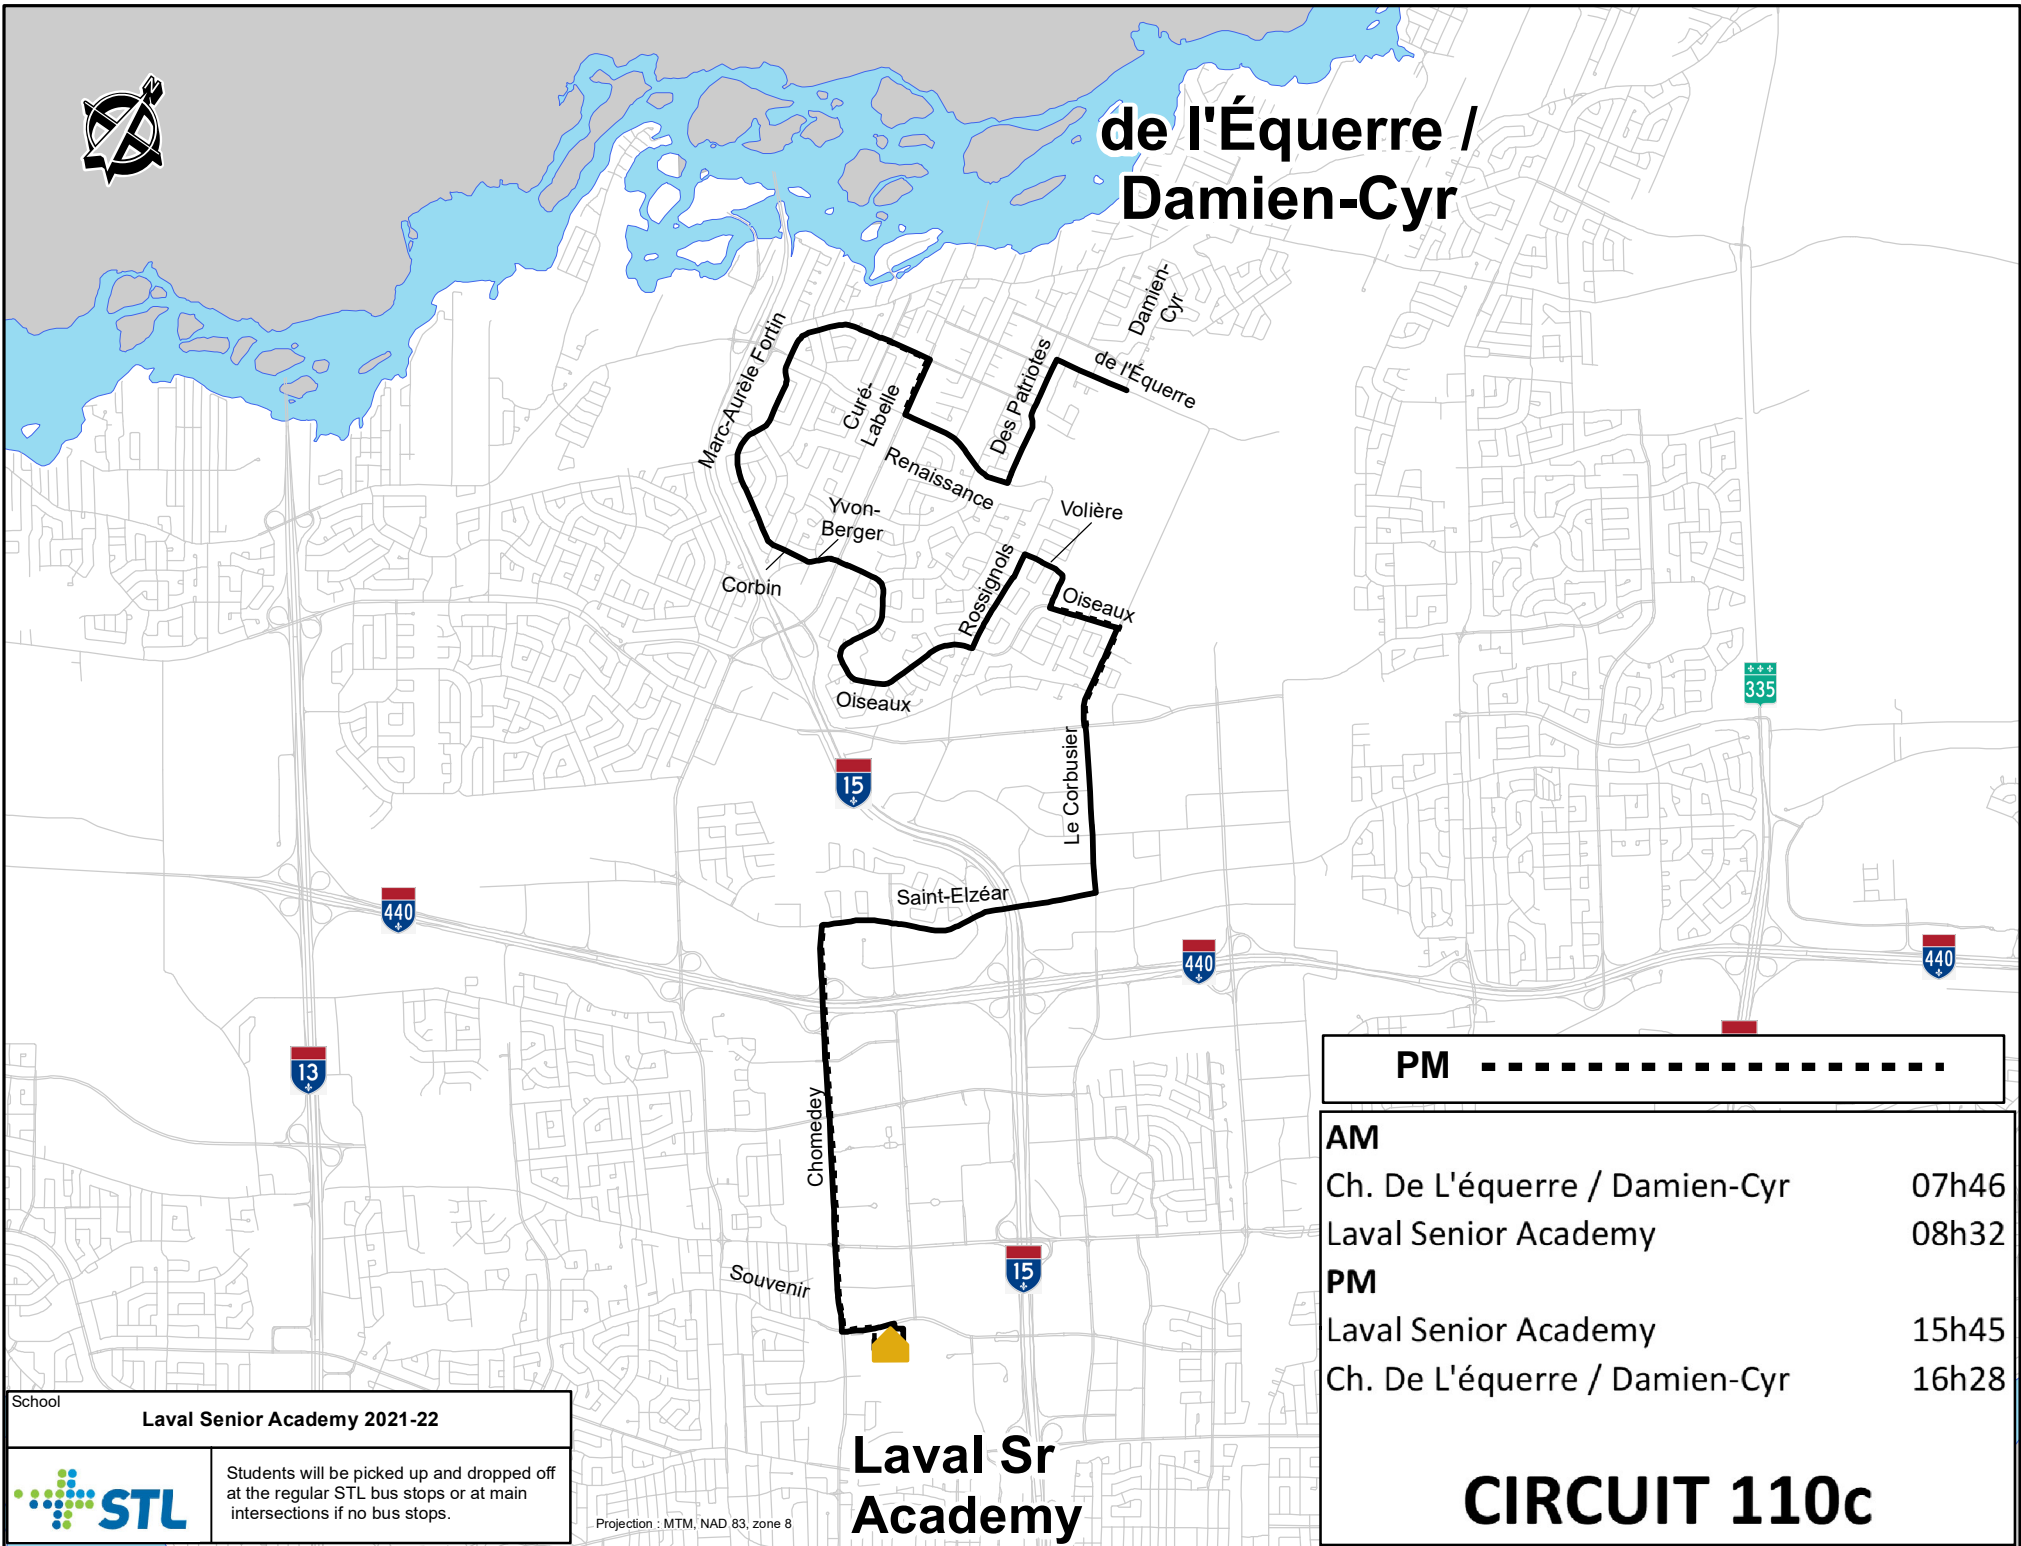

de l'Équerre / Damien-Cyr

PM - - - - -

AM	
Ch. De L'équerre / Damien-Cyr	07h46
Laval Senior Academy	08h32

PM	
Laval Senior Academy	15h45
Ch. De L'équerre / Damien-Cyr	16h28

School **Laval Senior Academy 2021-22**

Students will be picked up and dropped off at the regular STL bus stops or at main intersections if no bus stops.

Projection : MTM, NAD 83, zone 8

Laval Sr Academy

CIRCUIT 110c