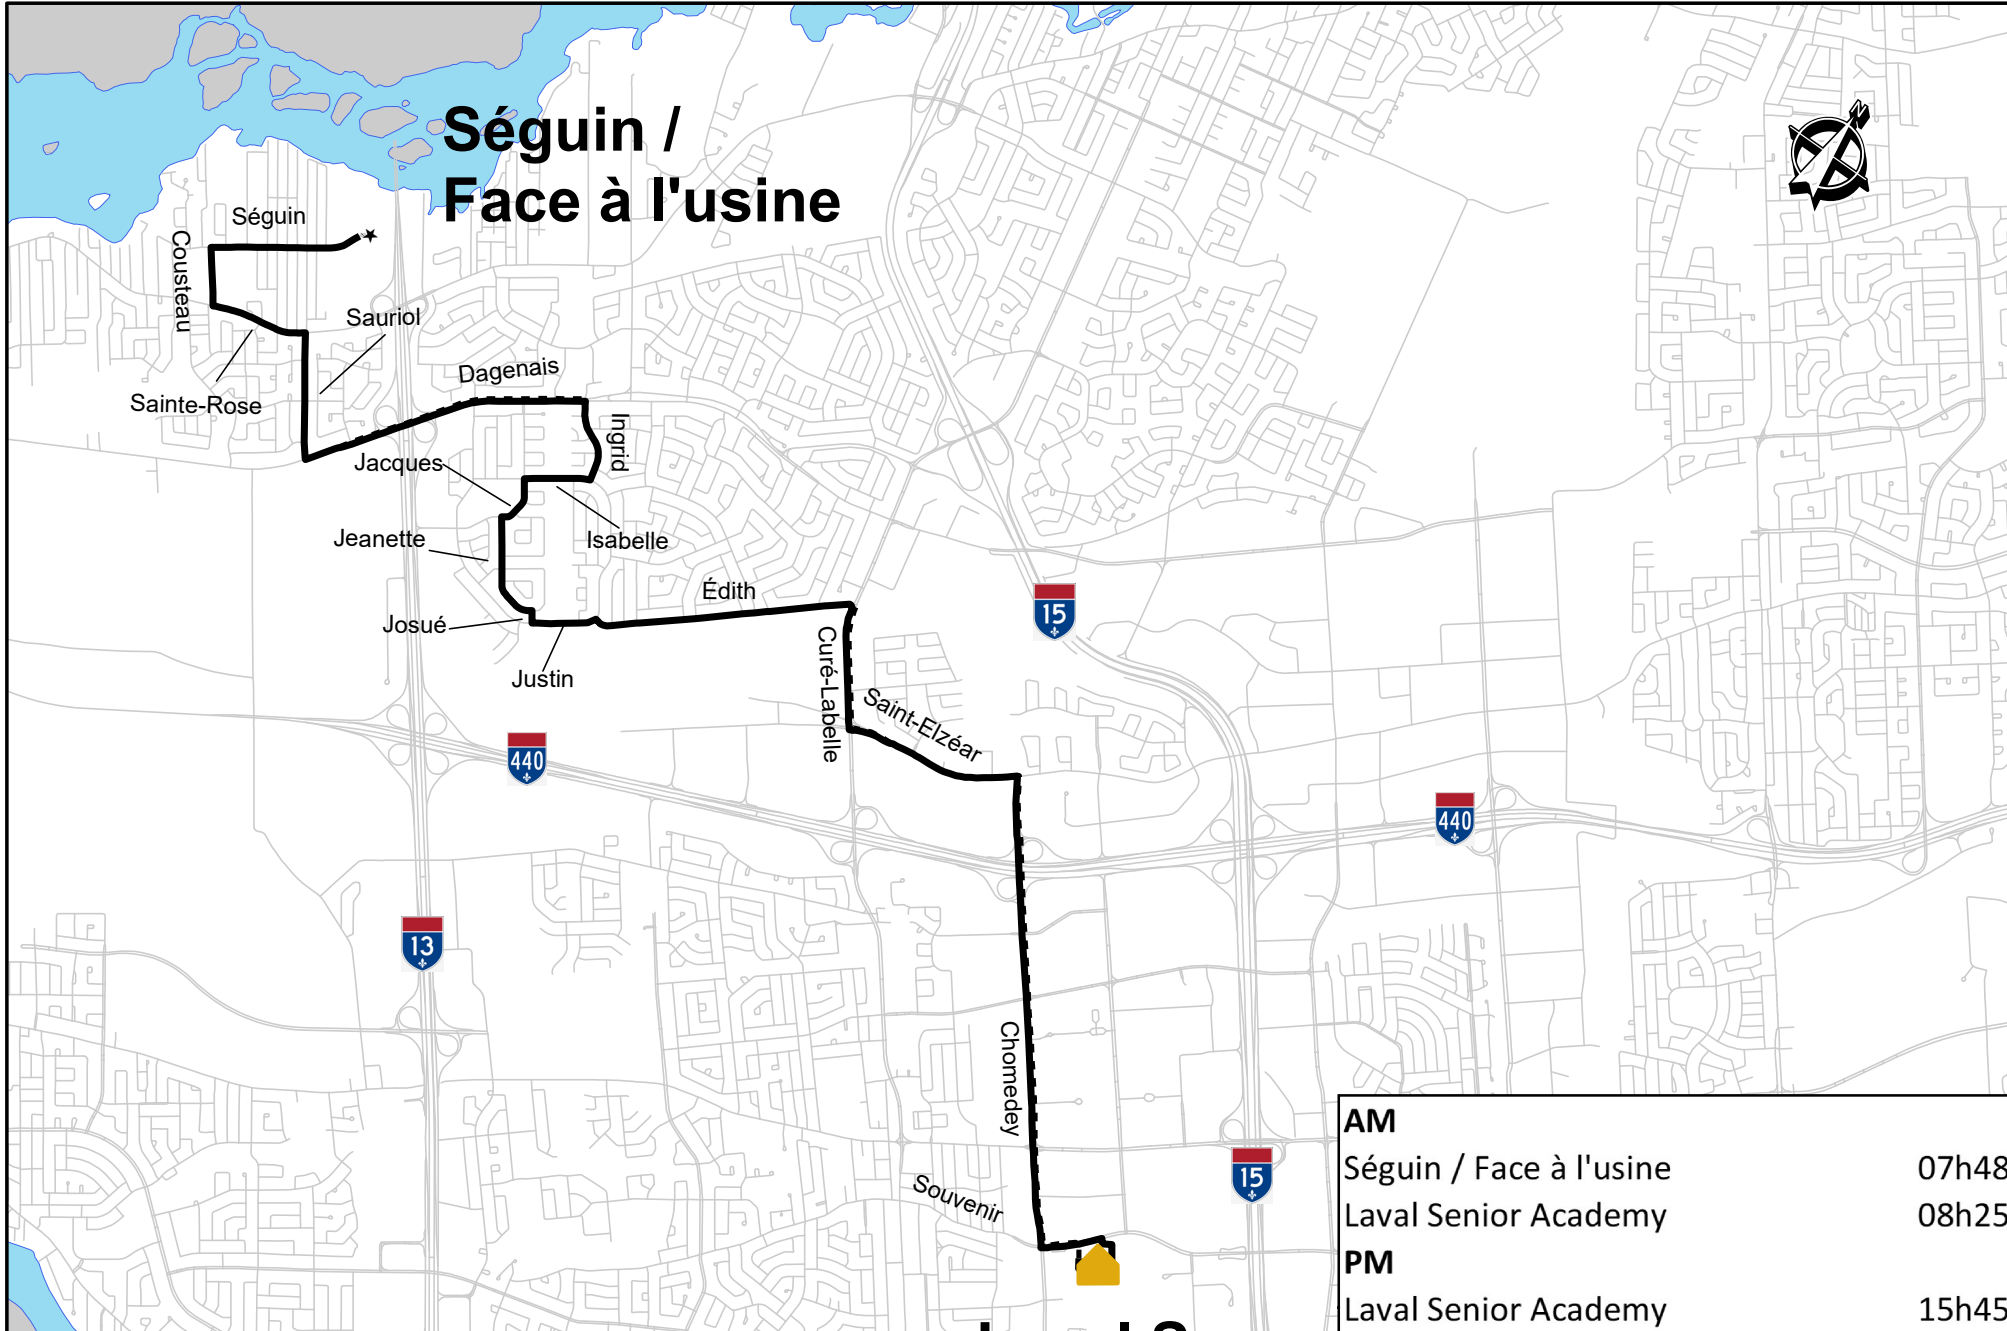

Séguin / Face à l'usine

School
Laval Senior Academy 2021-22

Students will be picked up and dropped off at the regular STL bus stops or at main intersections if no bus stops.

Projection : MTM, NAD 83, zone 8

Laval Sr Academy

AM	
Séguin / Face à l'usine	07h48
Laval Senior Academy	08h25
PM	
Laval Senior Academy	15h45
Séguin / Face à l'usine	16h20

CIRCUIT 111c