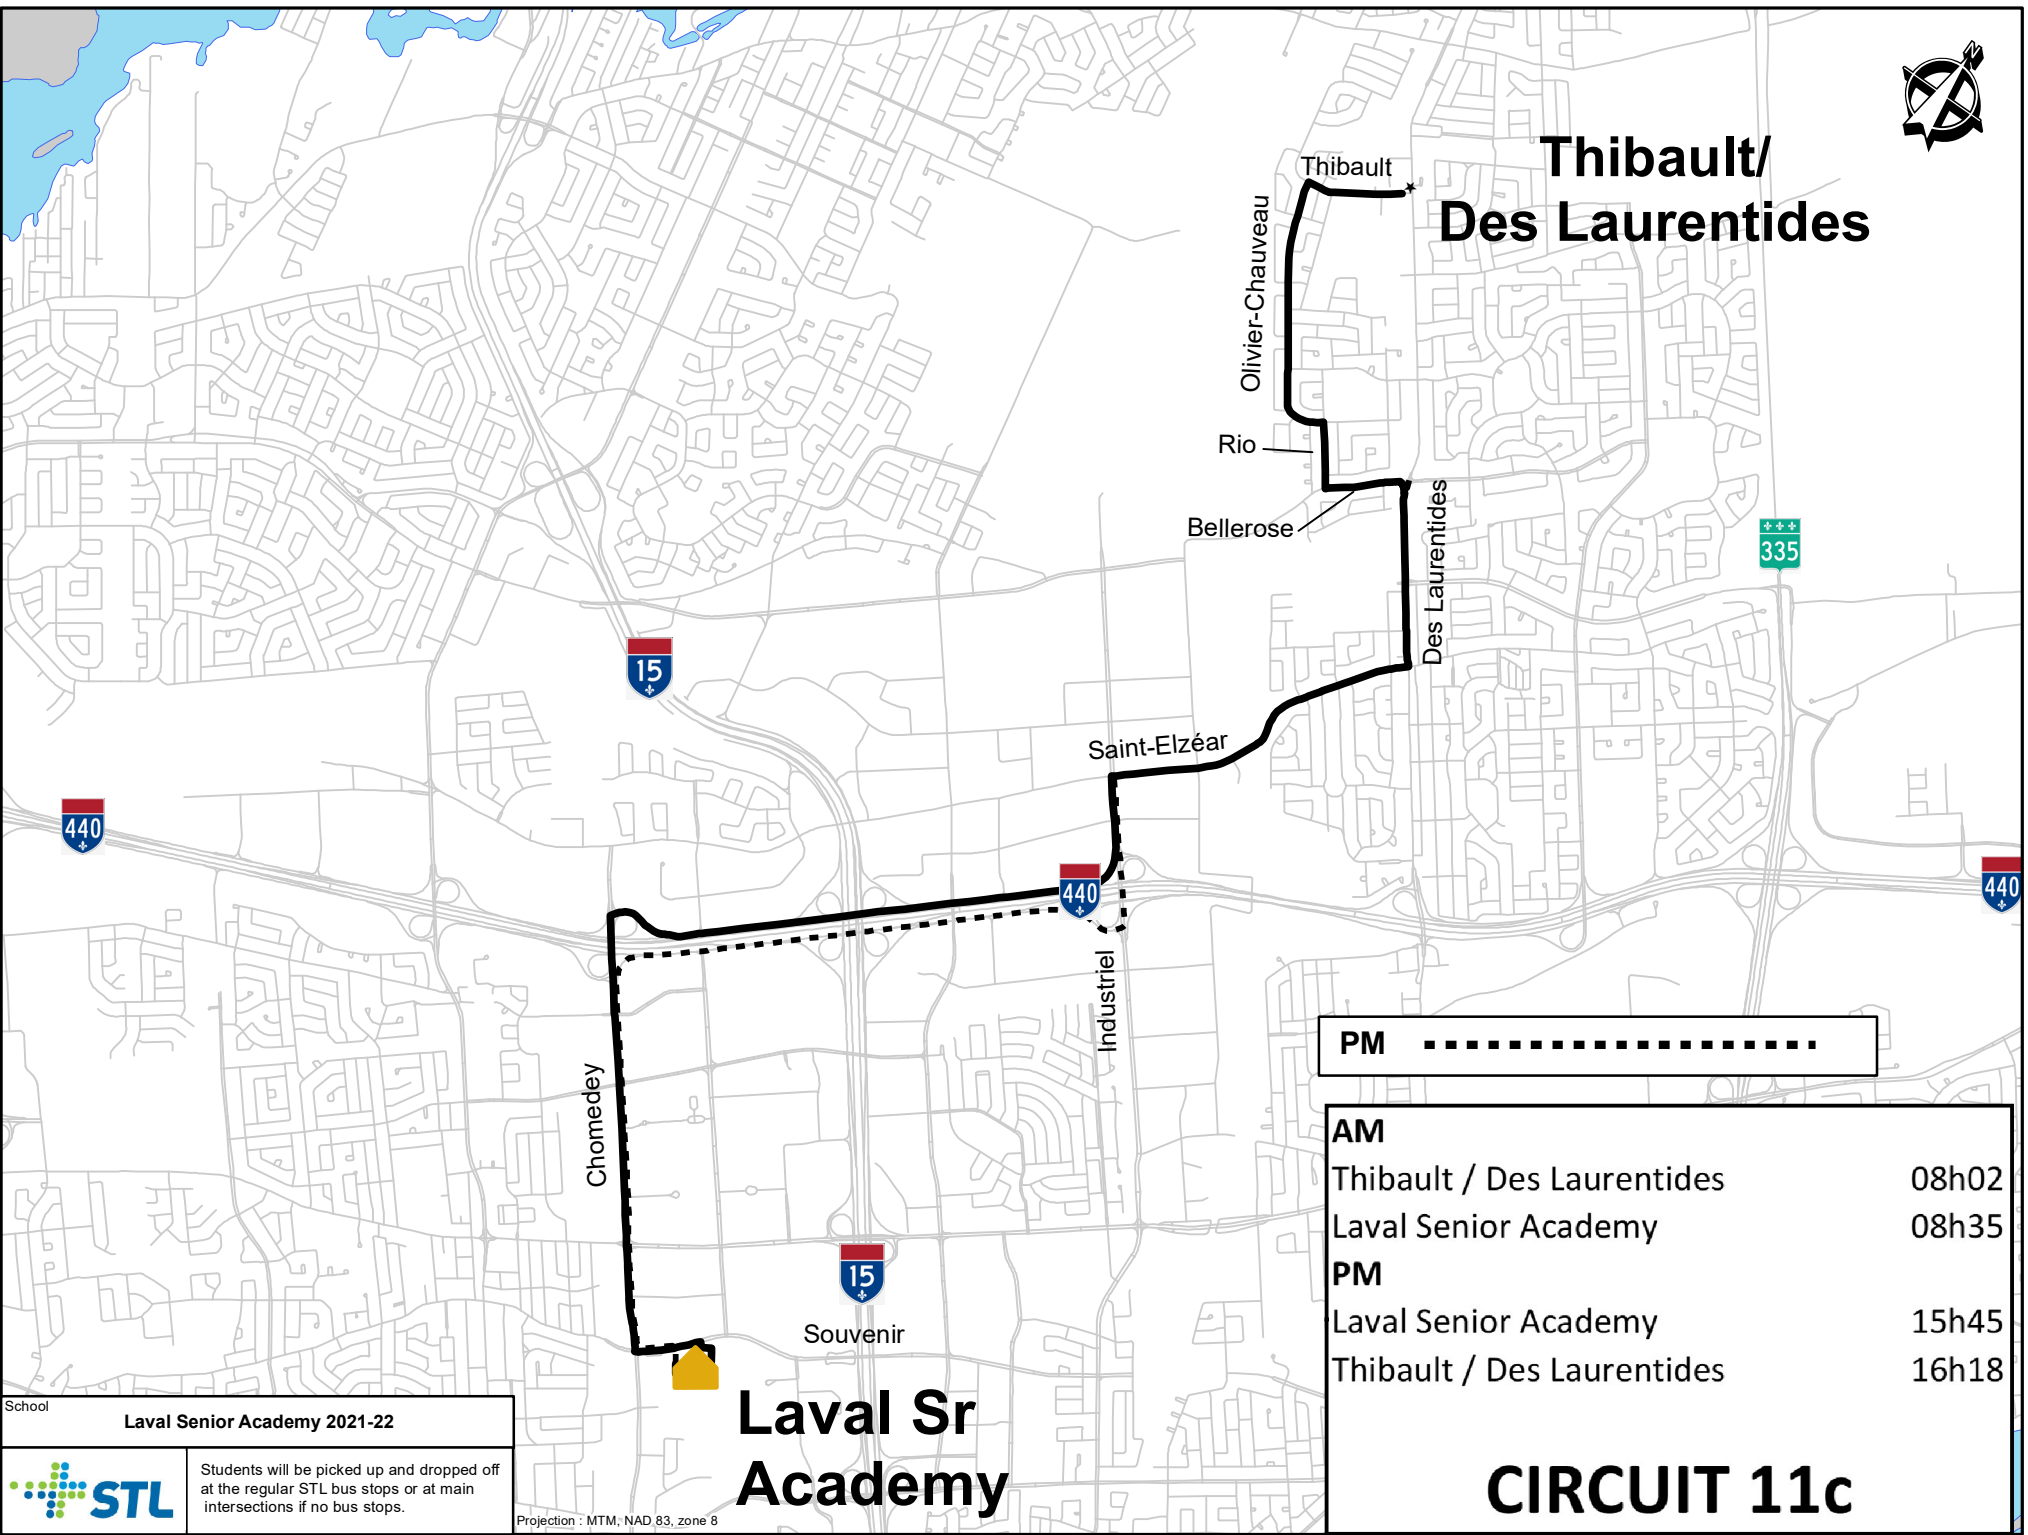

Thibault/ Des Laurentides

PM (dashed line)

AM	
Thibault / Des Laurentides	08h02
Laval Senior Academy	08h35
PM	
Laval Senior Academy	15h45
Thibault / Des Laurentides	16h18

School
Laval Senior Academy 2021-22

Students will be picked up and dropped off at the regular STL bus stops or at main intersections if no bus stops.

Projection : MTM, NAD 83, zone 8

Laval Sr Academy

CIRCUIT 11c