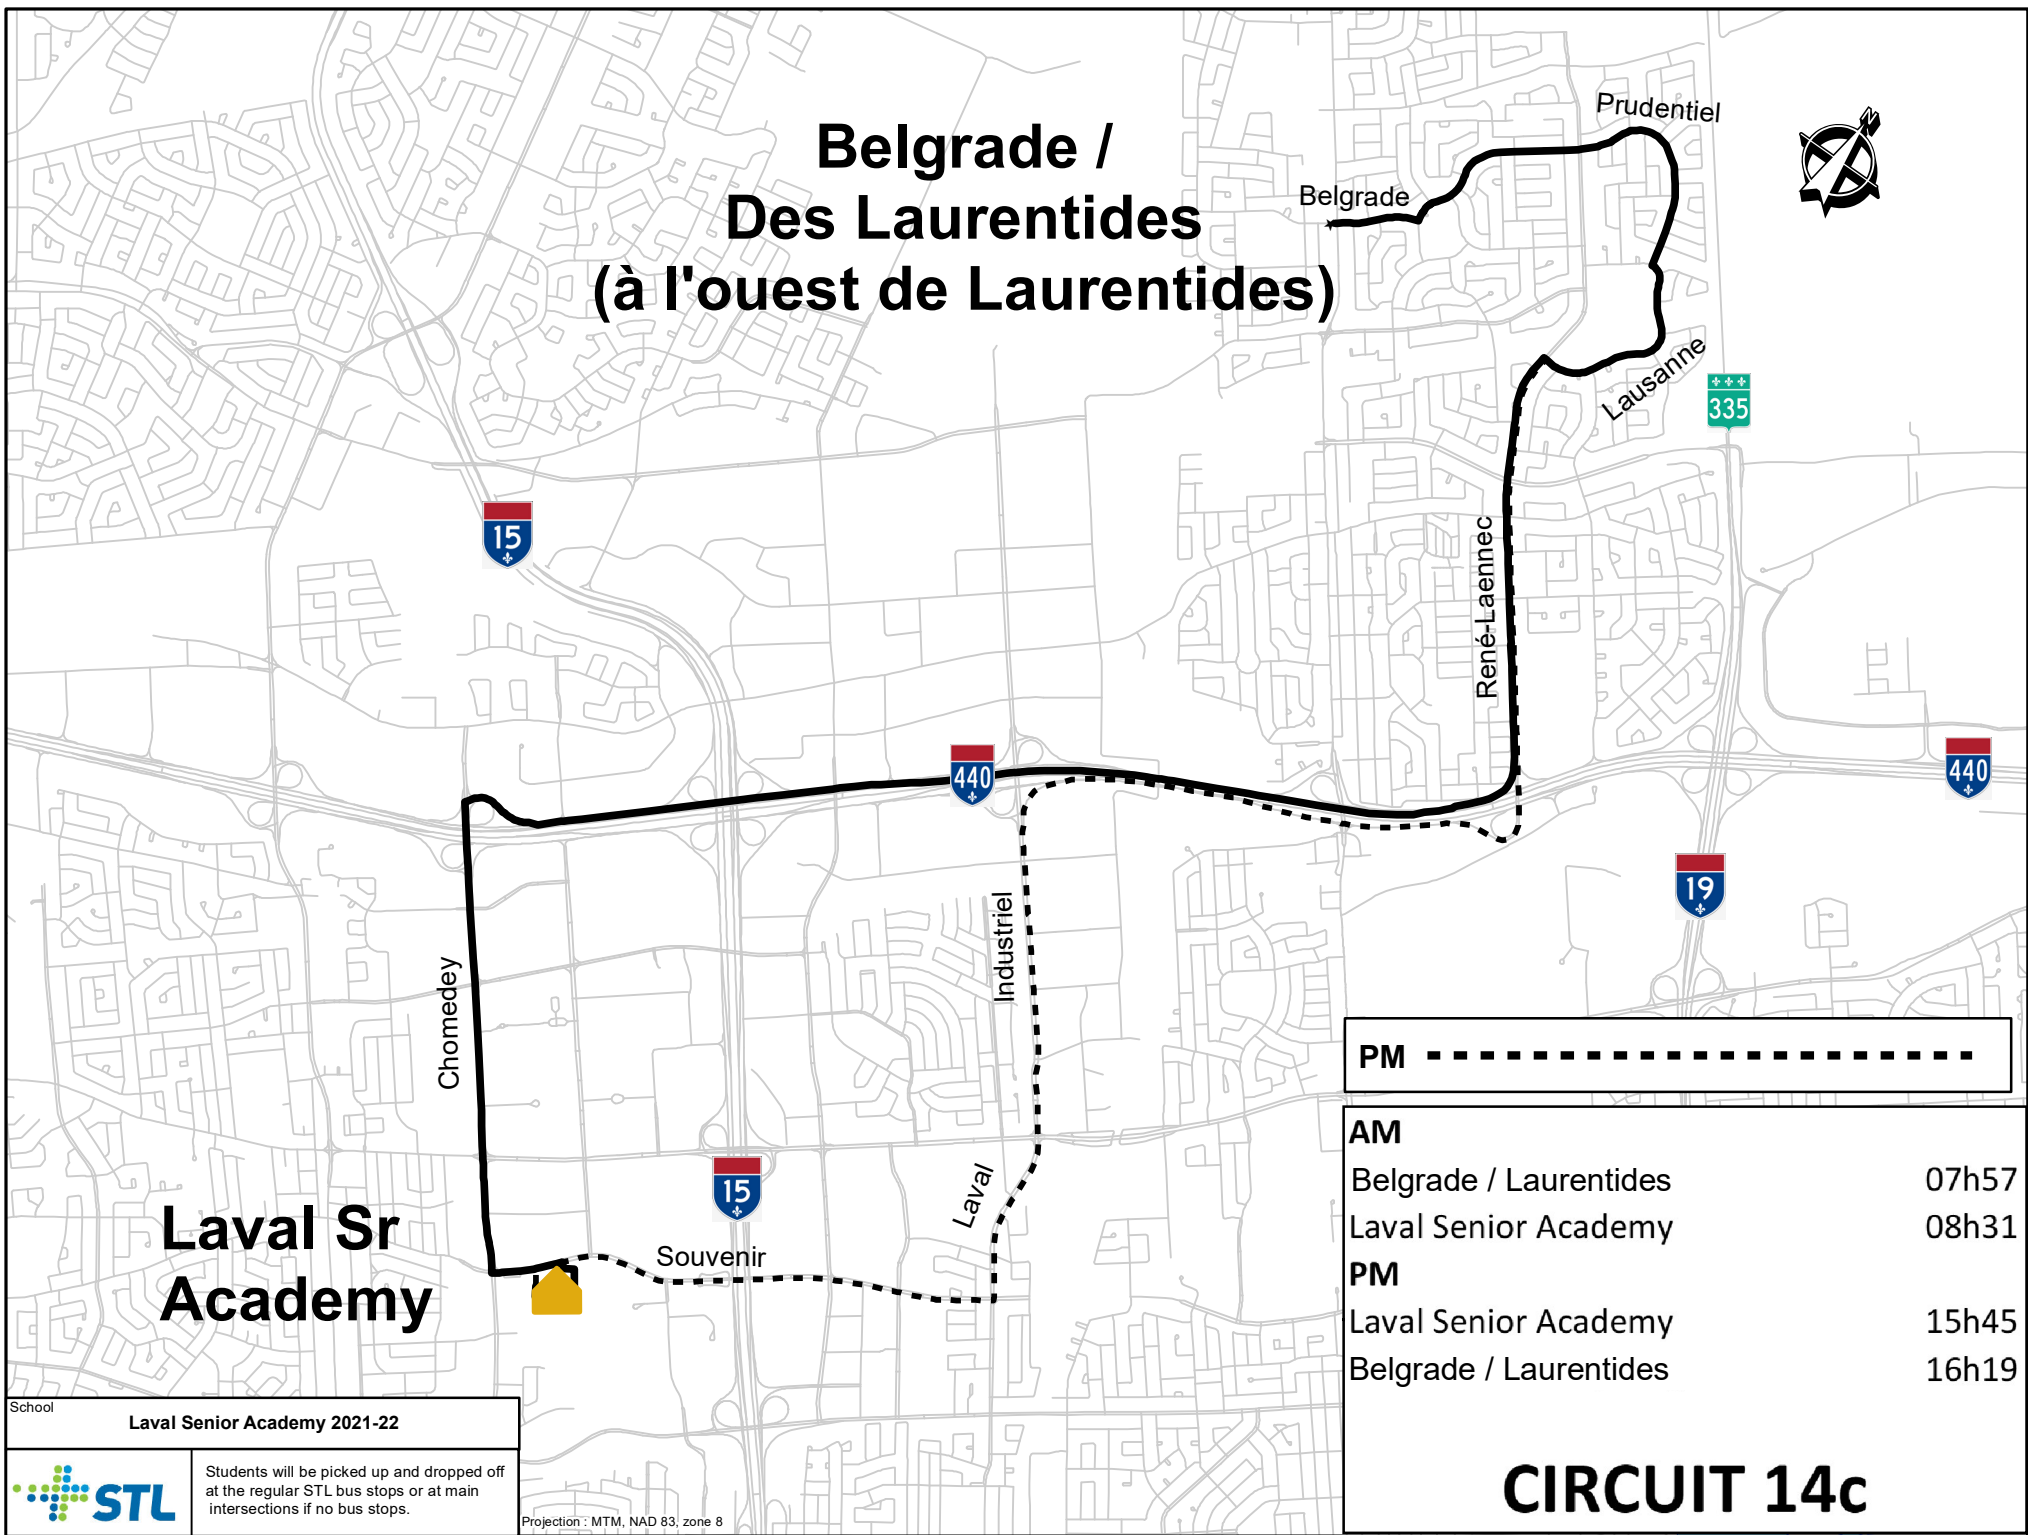

# Belgrade / Des Laurentides (à l'ouest de Laurentides)

PM - - - - -

<b>AM</b>	
Belgrade / Laurentides	07h57
Laval Senior Academy	08h31
<b>PM</b>	
Laval Senior Academy	15h45
Belgrade / Laurentides	16h19

## CIRCUIT 14c

School Laval Senior Academy 2021-22

Students will be picked up and dropped off at the regular STL bus stops or at main intersections if no bus stops.

Projection: MTM, NAD 83, zone 8