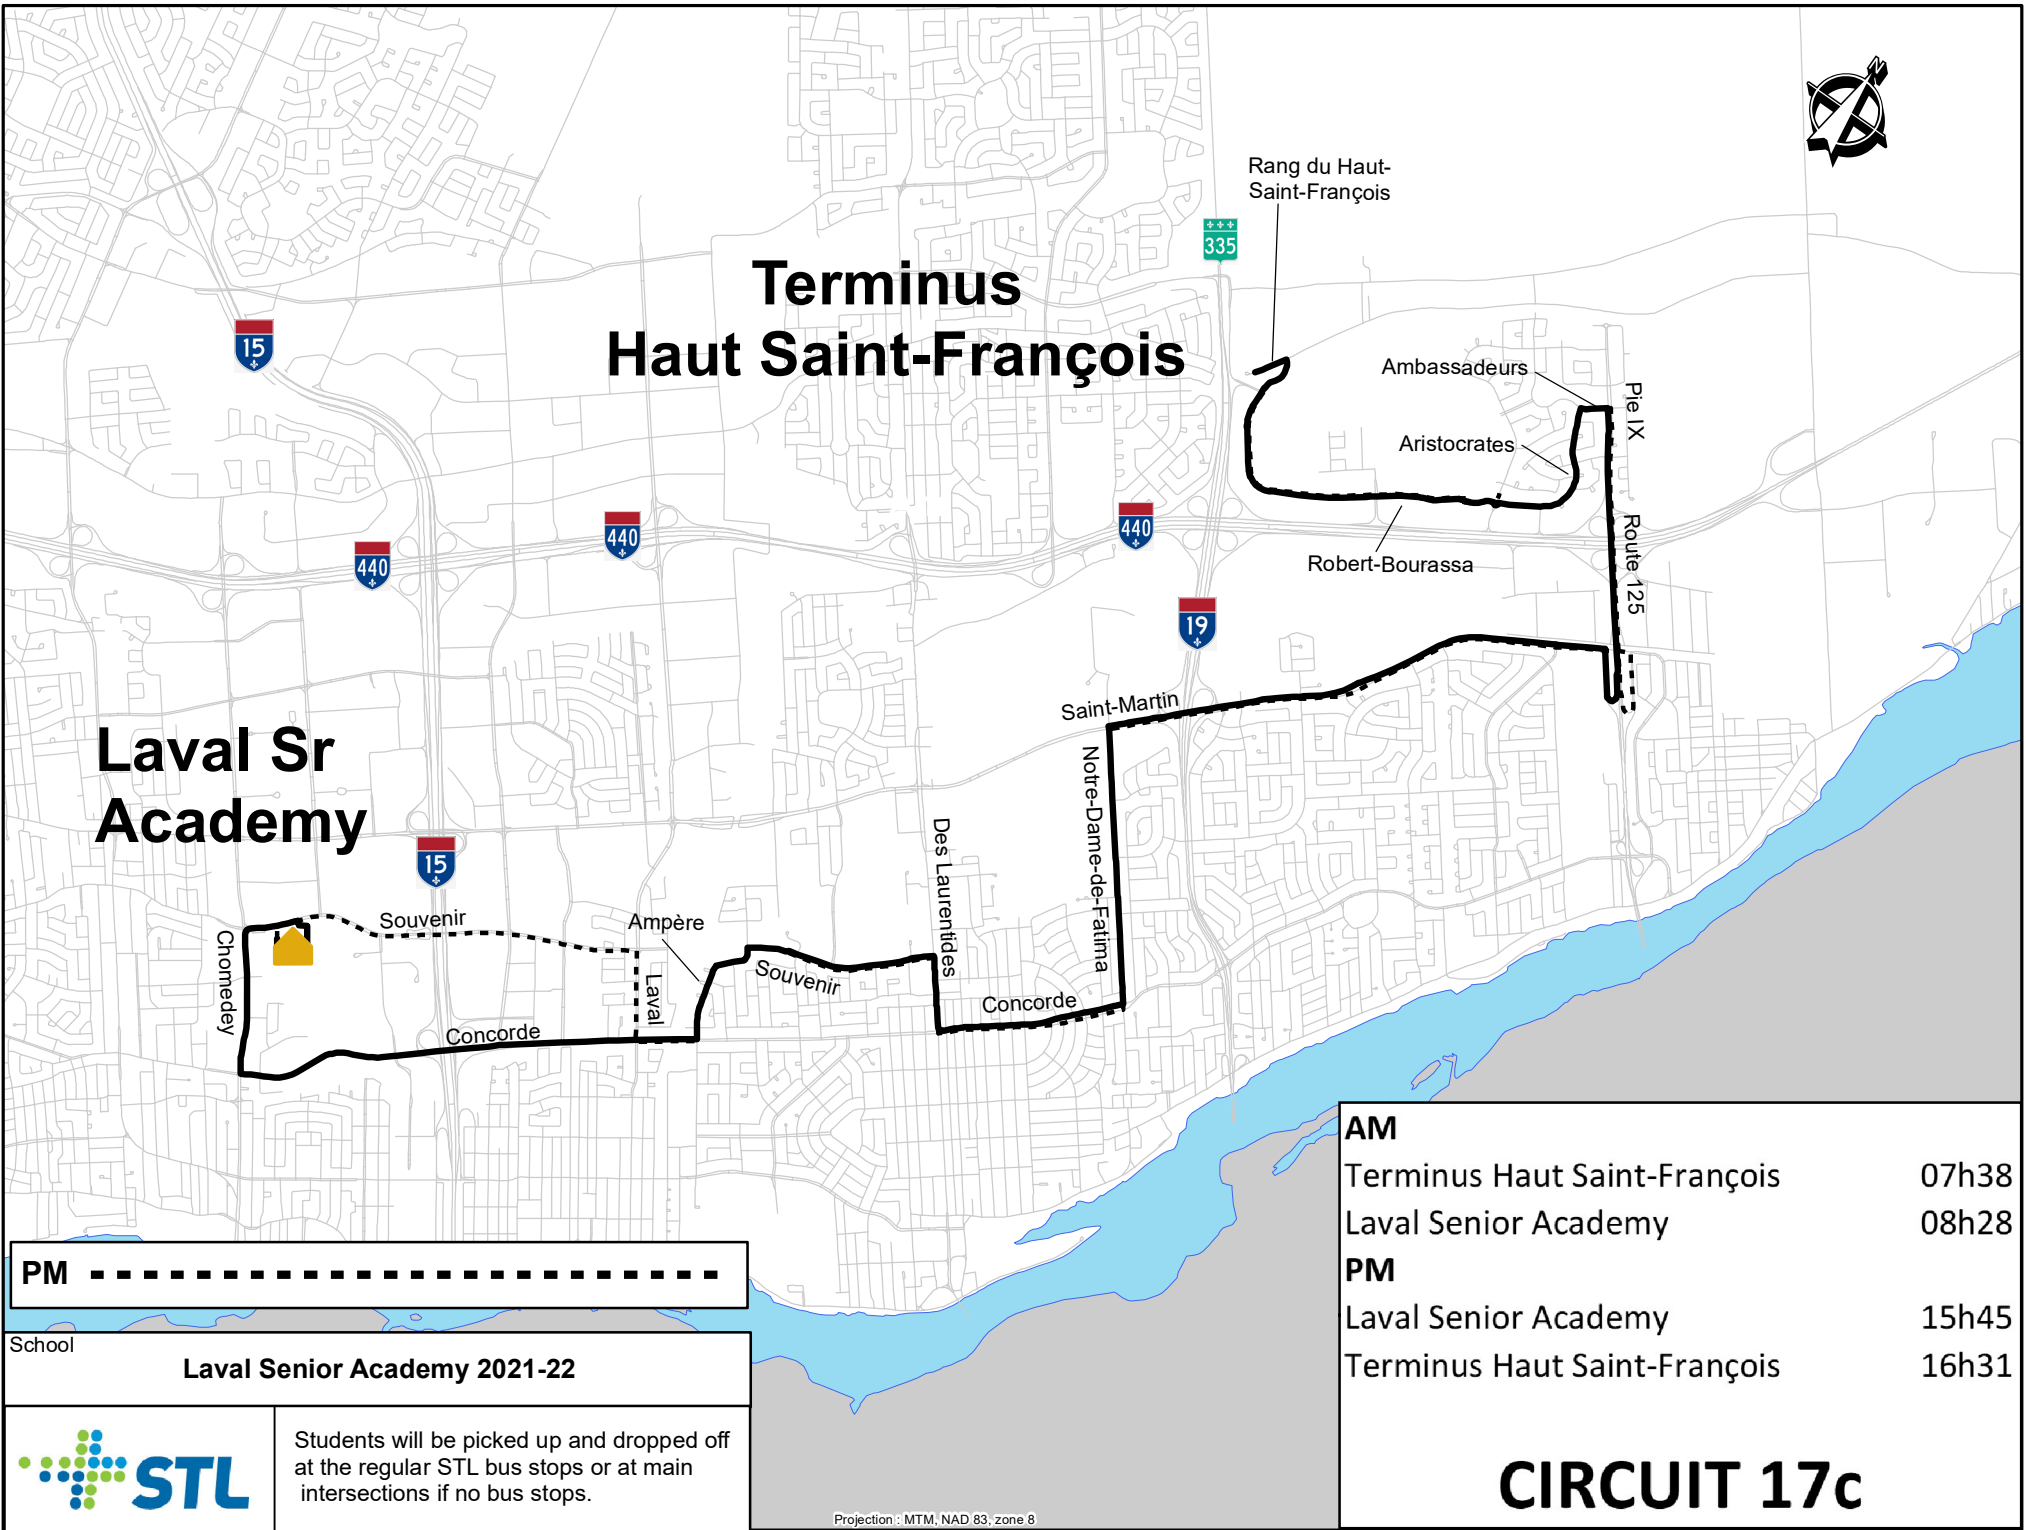

# Terminus Haut Saint-François

# Laval Sr Academy

PM - - - - -

School **Laval Senior Academy 2021-22**

Students will be picked up and dropped off at the regular STL bus stops or at main intersections if no bus stops.

Projection : MTM, NAD 83, zone 8

<b>AM</b>	Terminus Haut Saint-François	07h38
	Laval Senior Academy	08h28
<b>PM</b>	Laval Senior Academy	15h45
	Terminus Haut Saint-François	16h31

## CIRCUIT 17c