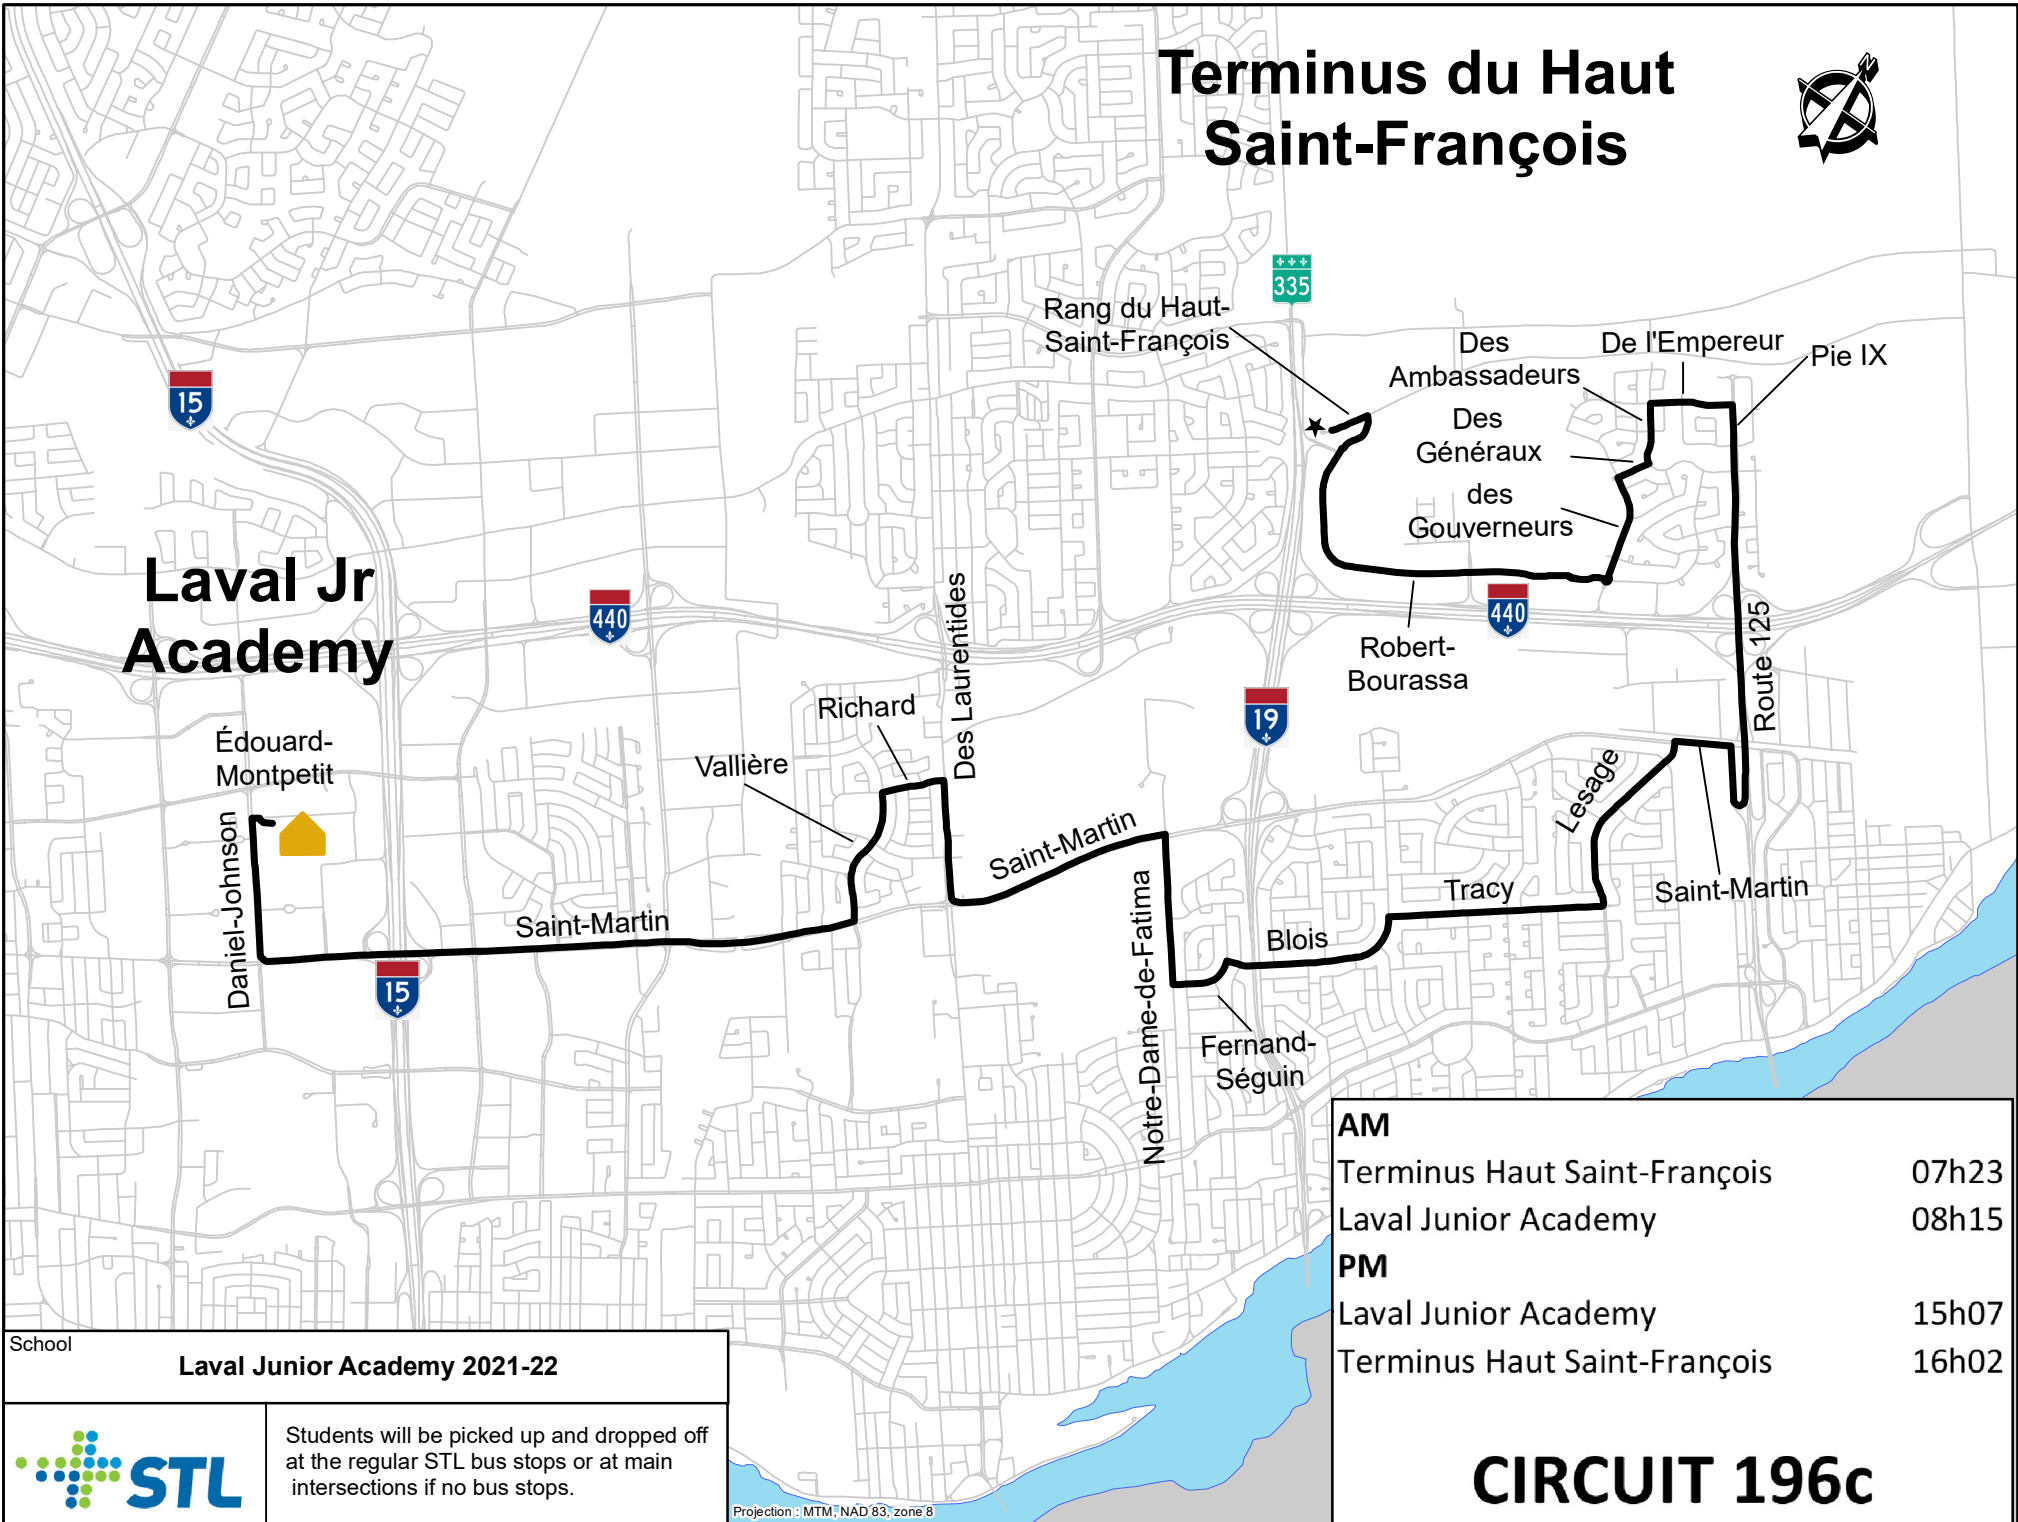

Terminus du Haut Saint-François

School
Laval Junior Academy 2021-22

Students will be picked up and dropped off at the regular STL bus stops or at main intersections if no bus stops.

Projection: MTM, NAD 83, zone 8

AM	
Terminus Haut Saint-François	07h23
Laval Junior Academy	08h15
PM	
Laval Junior Academy	15h07
Terminus Haut Saint-François	16h02

CIRCUIT 196c