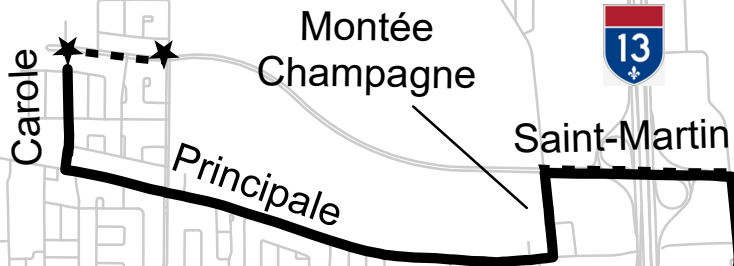

**Saint-Martin /
Hôtel-de-Ville (PM)**

**Saint-Martin /
Carole (AM)**

15

440

**Laval Jr
Academy**

Édouard-
Montpetit

13

Carole

Montée
Champagne

Saint-Martin

Principale

Montgolfier

Souvenir

Daniel-Johnson

15

Notre-Dame

15h07

Saint-Martin / Hôtel-de-ville

15h39

School

Laval Junior Academy 2021-22

Students will be picked up and dropped off at the regular STL bus stops or at main intersections if no bus stops.

Projection : MTM, NAD 83, zone 8

CIRCUIT 198c