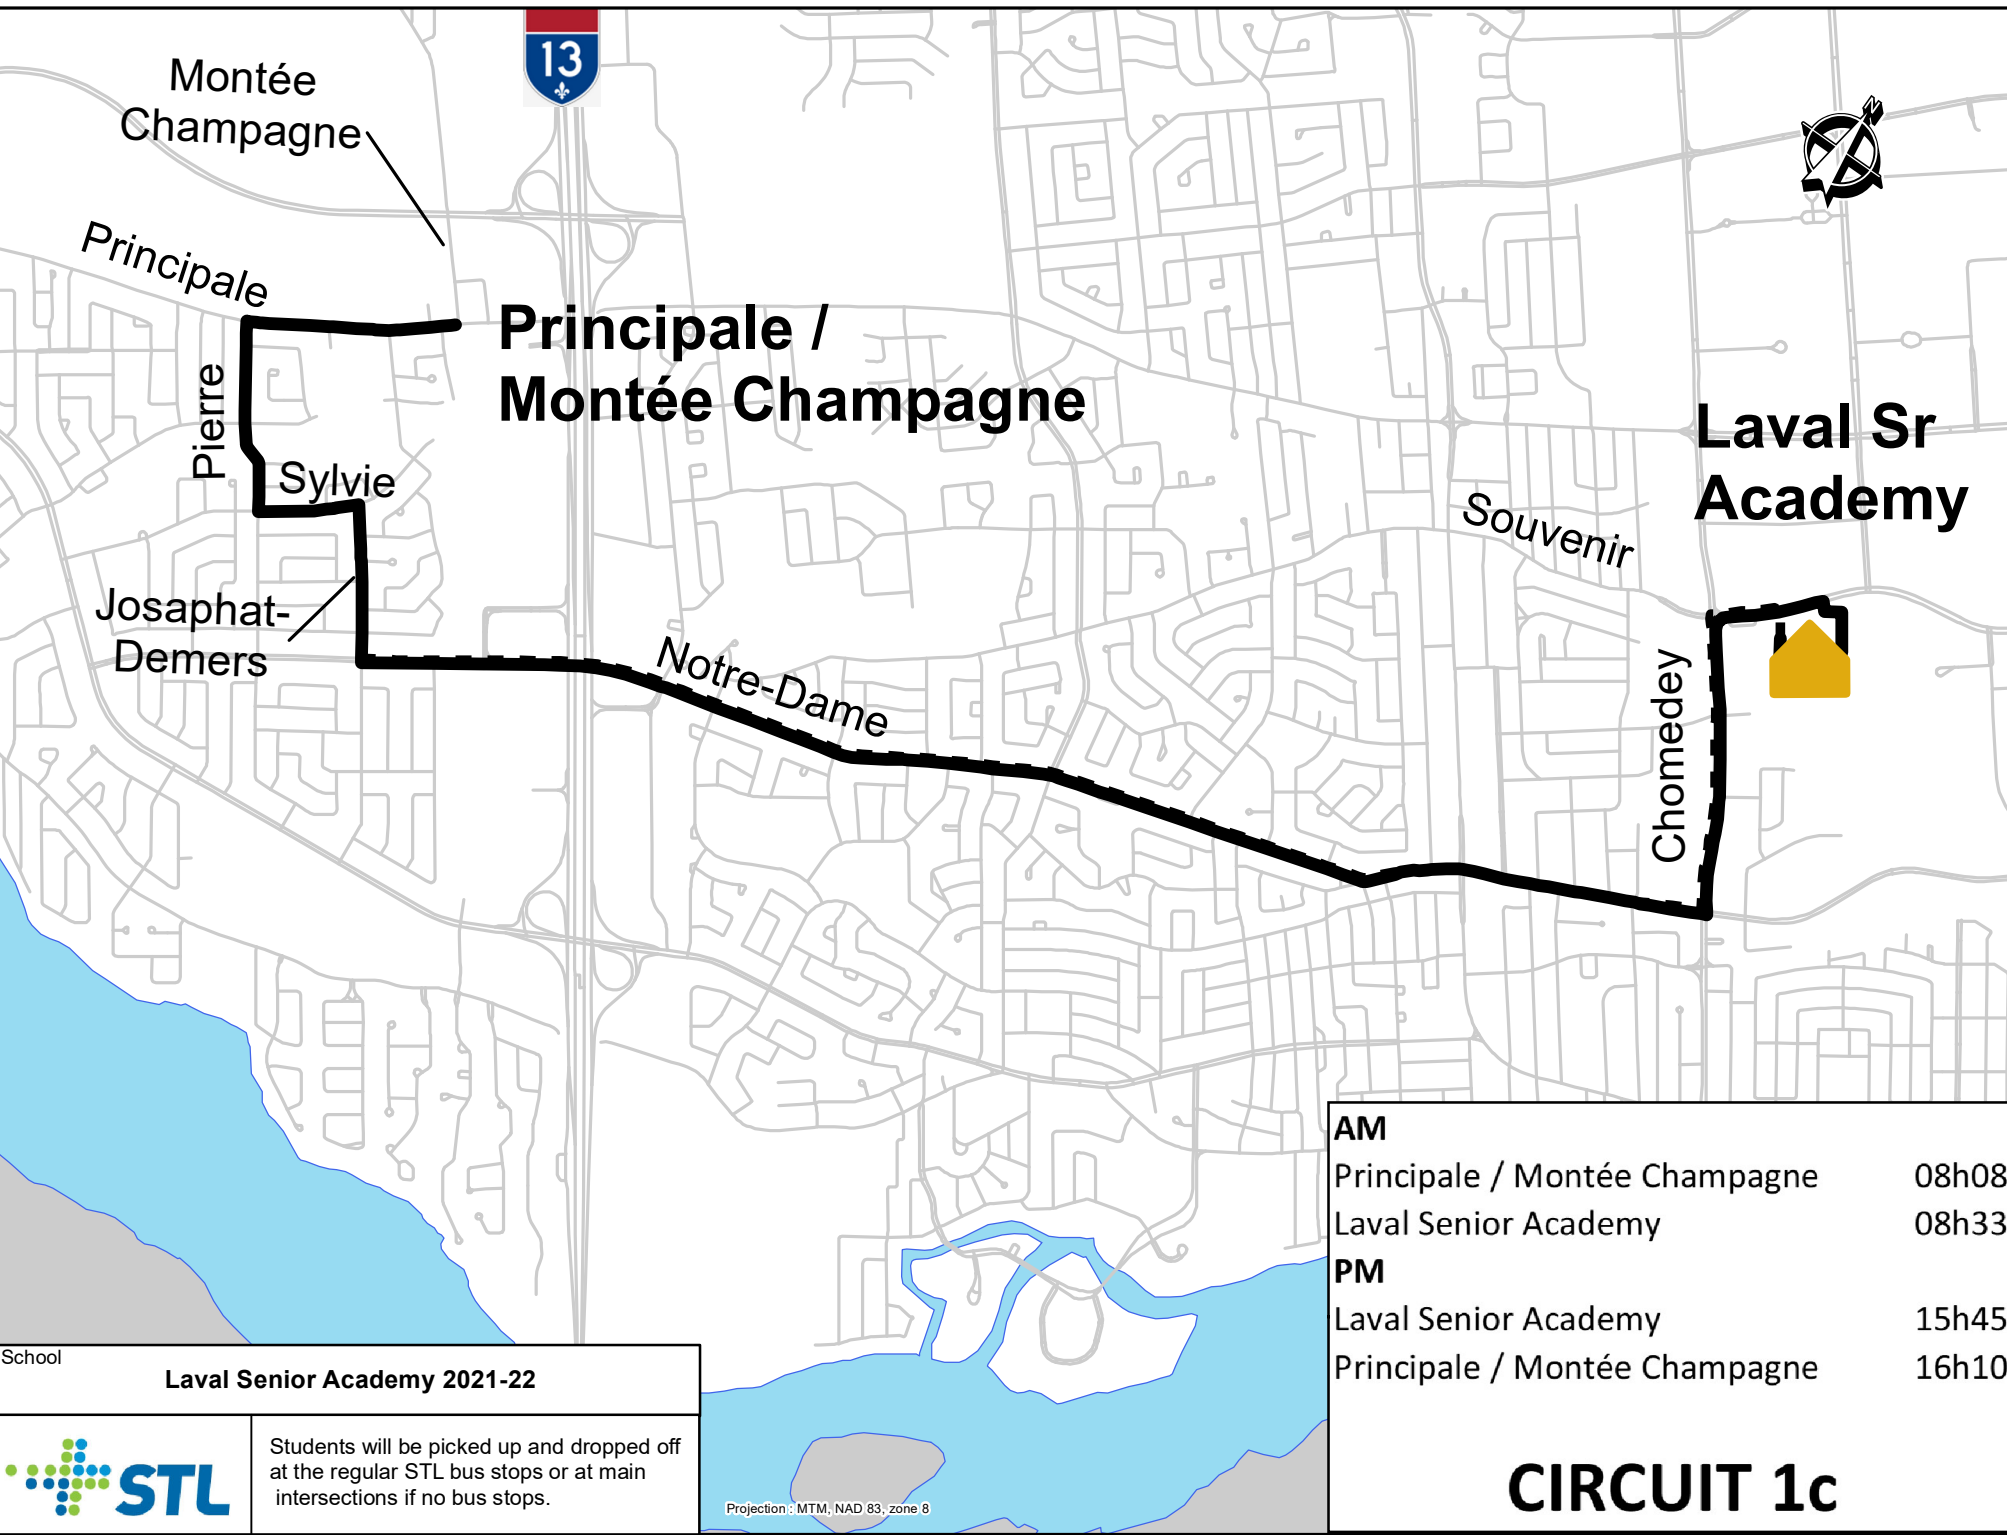

**Laval Sr Academy**

<b>AM</b>	
Principale / Montée Champagne	08h08
Laval Senior Academy	08h33
<b>PM</b>	
Laval Senior Academy	15h45
Principale / Montée Champagne	16h10

School **Laval Senior Academy 2021-22**

Students will be picked up and dropped off at the regular STL bus stops or at main intersections if no bus stops.

Projection : MTM, NAD 83, zone 8

# CIRCUIT 1c