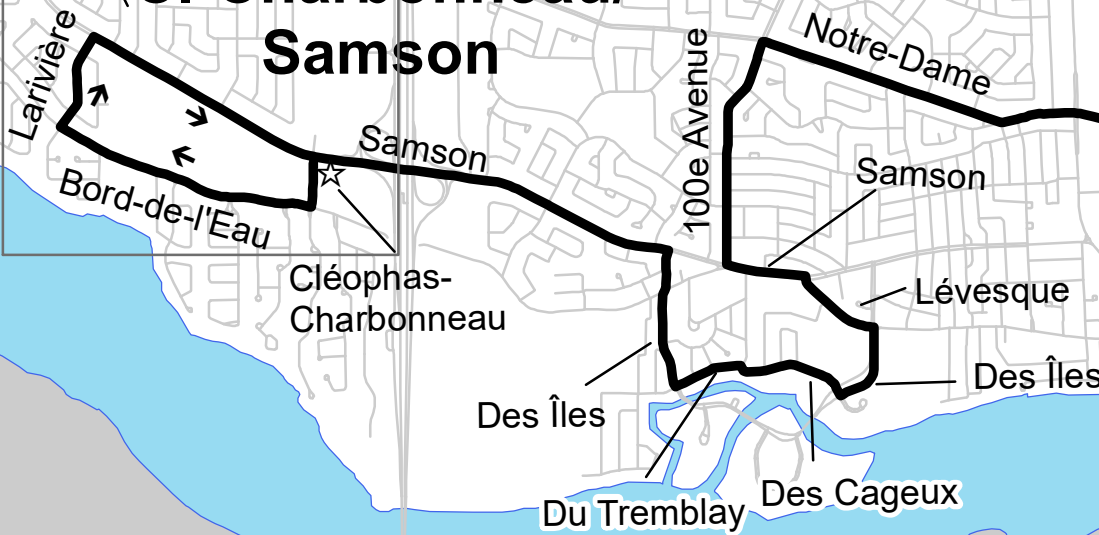

*** Au Retour ***

Larivière / Samson

C.-Charbonneau / Samson

Laval Sr Academy

AM

Cléophas-Charbonneau / Samson 08h01
Laval Senior Academy 08h35

PM

Laval Senior Academy 15h45
Samson / Larivière 16h14

School **Laval Senior Academy 2021-22**

Students will be picked up and dropped off at the regular STL bus stops or at main intersections if no bus stops.

Projection : MTM, NAD 83, zone 8

CIRCUIT 6c