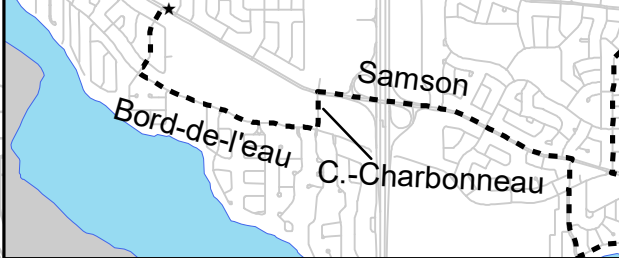

*** Au Retour ***

Larivière / Samson

C.-Charbonneau / Samson

Laval Sr Academy

AM

Cléophas-Charbonneau / Samson 08h01
Laval Senior Academy 08h35

PM

Laval Senior Academy 15h45
Samson / Larivière 16h14

School **Laval Senior Academy 2021-22**

Students will be picked up and dropped off at the regular STL bus stops or at main intersections if no bus stops.

Projection : MTM, NAD 83, zone 8

CIRCUIT 6c