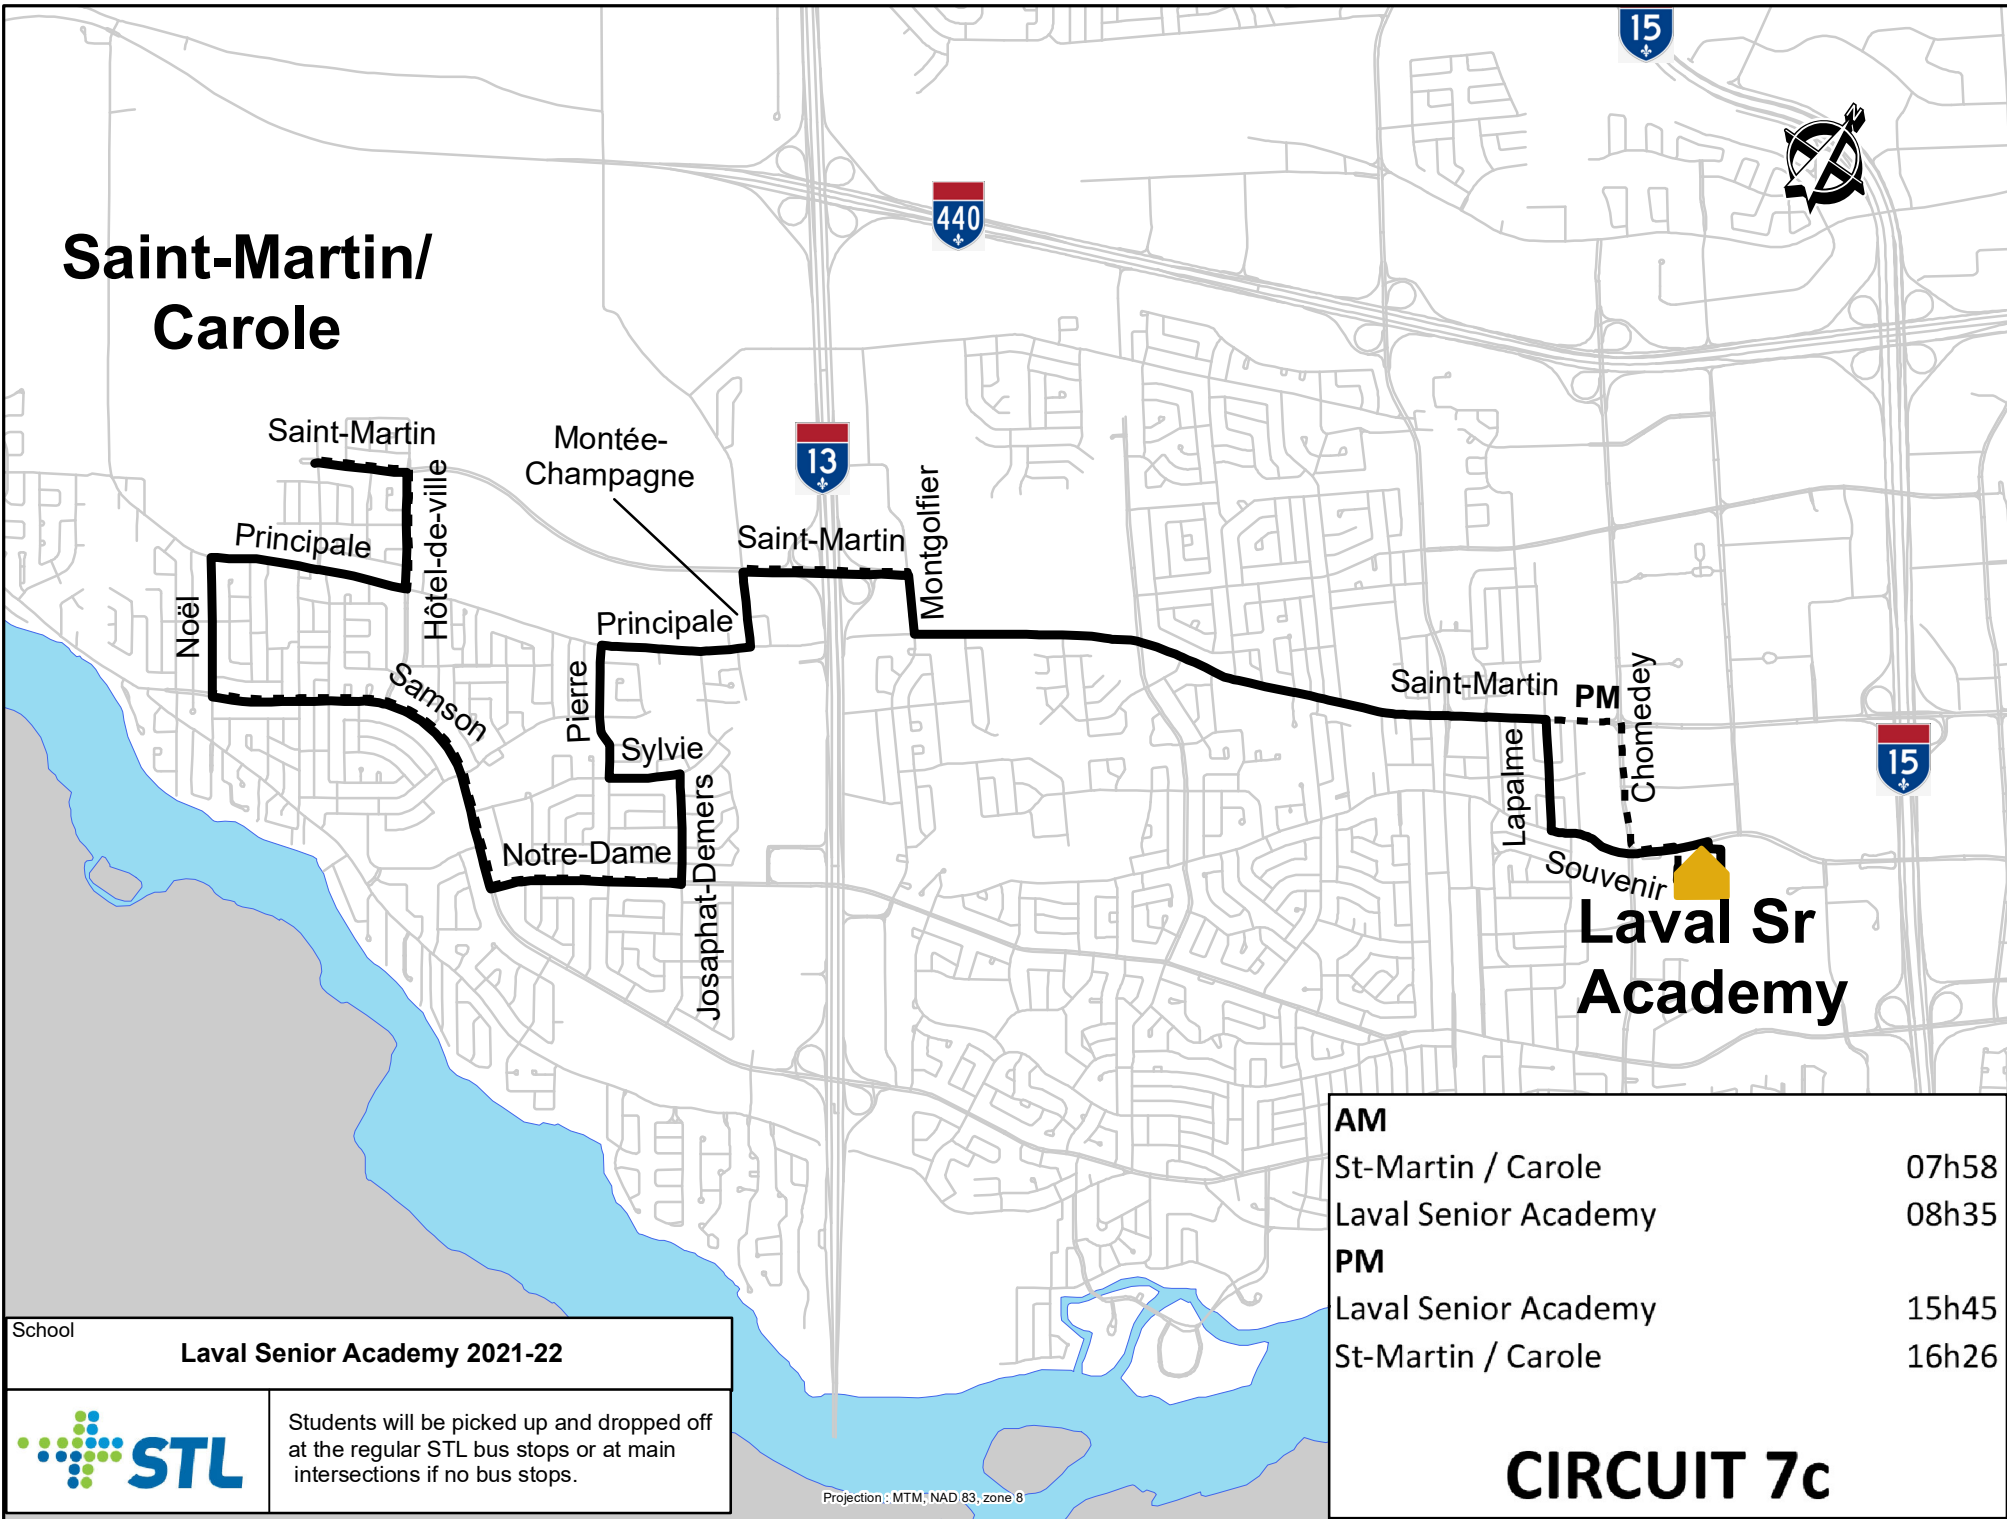

Saint-Martin/ Carole

School
Laval Senior Academy 2021-22

Students will be picked up and dropped off at the regular STL bus stops or at main intersections if no bus stops.

Projection: MTM, NAD 83, zone 8

AM	
St-Martin / Carole	07h58
Laval Senior Academy	08h35
PM	
Laval Senior Academy	15h45
St-Martin / Carole	16h26

CIRCUIT 7c