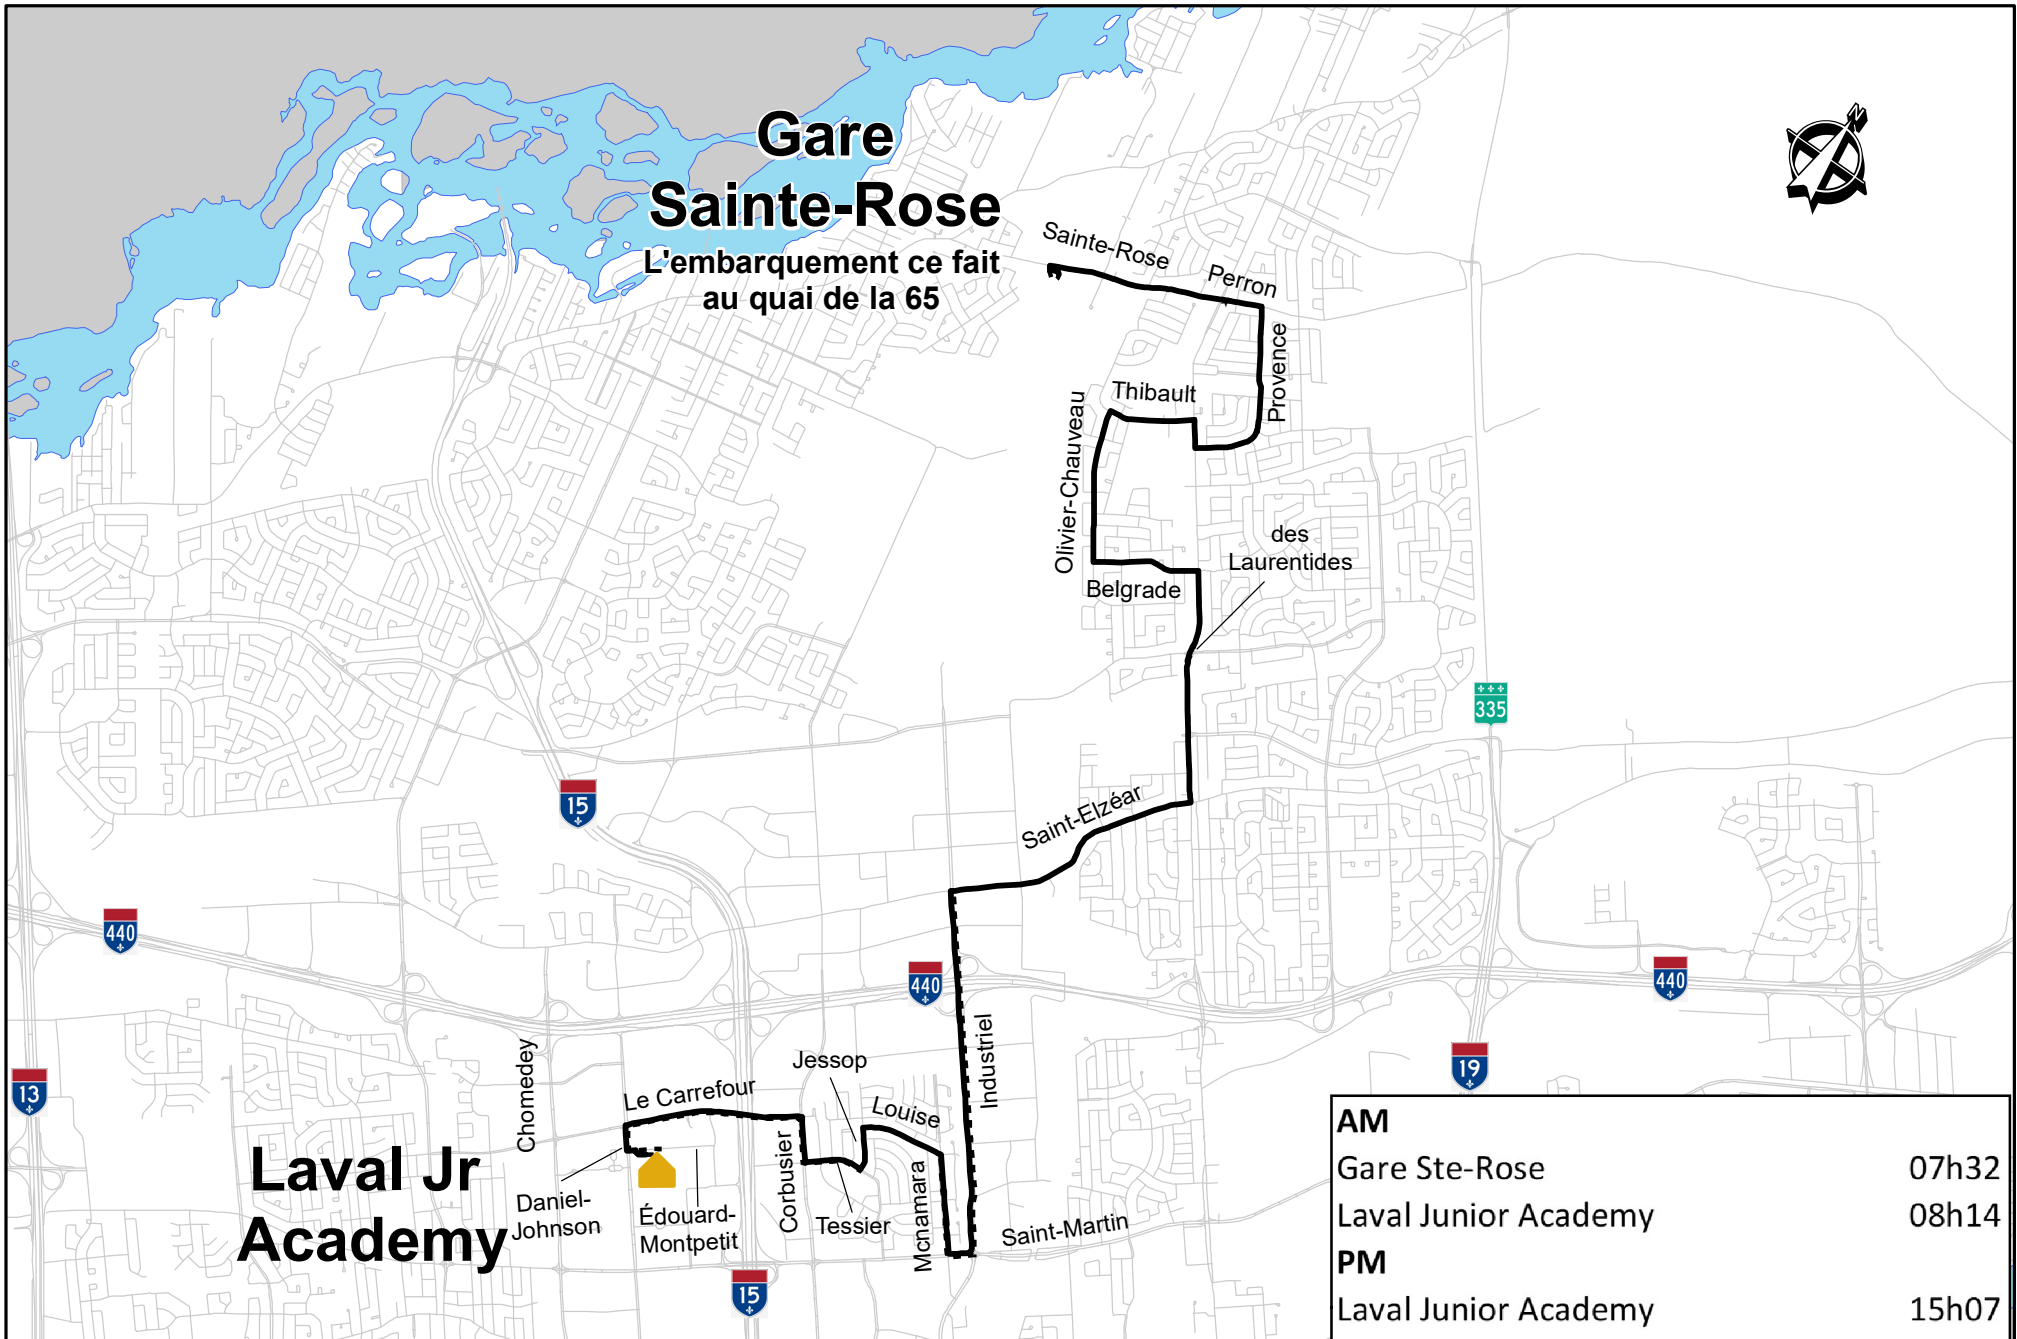

**Gare
Sainte-Rose**
L'embarquement ce fait
au quai de la 65

**Laval Jr
Academy**

School **Laval Junior Academy 2021-22**

Students will be picked up and dropped off at the regular STL bus stops or at main intersections if no bus stops.

Projection : MTM, NAD 83, zone 8

AM	
Gare Ste-Rose	07h32
Laval Junior Academy	08h14
PM	
Laval Junior Academy	15h07
Gare Ste-Rose	15h50

CIRCUIT 91c