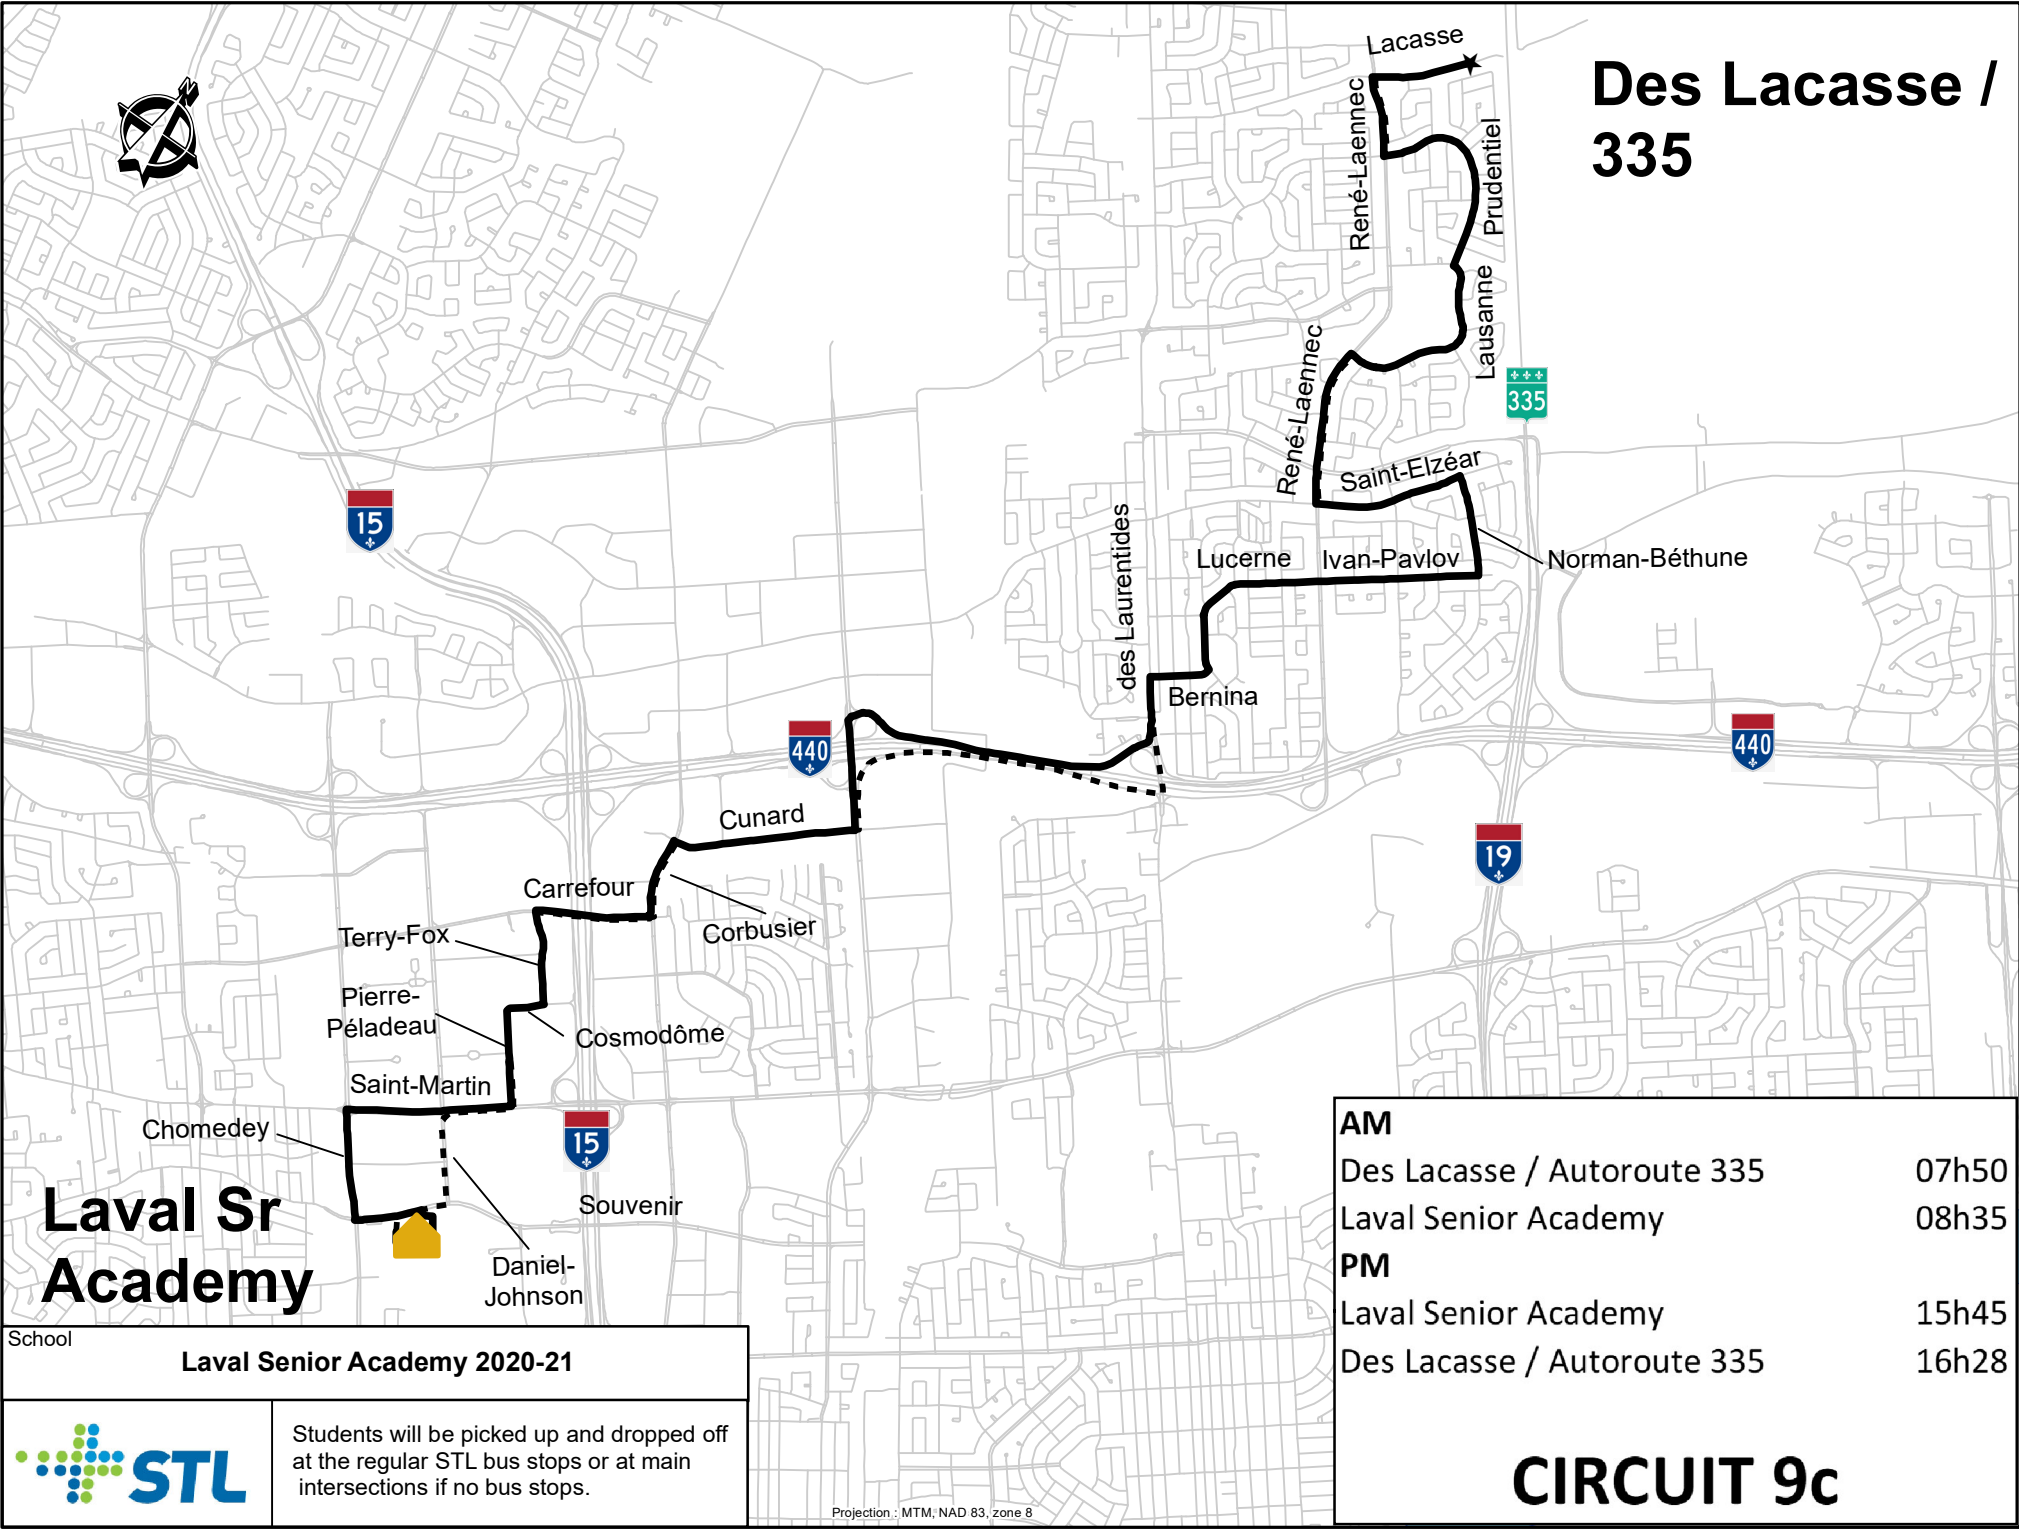

Des Lacasse / 335

Laval Sr Academy

School **Laval Senior Academy 2020-21**

Students will be picked up and dropped off at the regular STL bus stops or at main intersections if no bus stops.

Projection : MTM, NAD 83, zone 8

AM	
Des Lacasse / Autoroute 335	07h50
Laval Senior Academy	08h35
PM	
Laval Senior Academy	15h45
Des Lacasse / Autoroute 335	16h28

CIRCUIT 9c