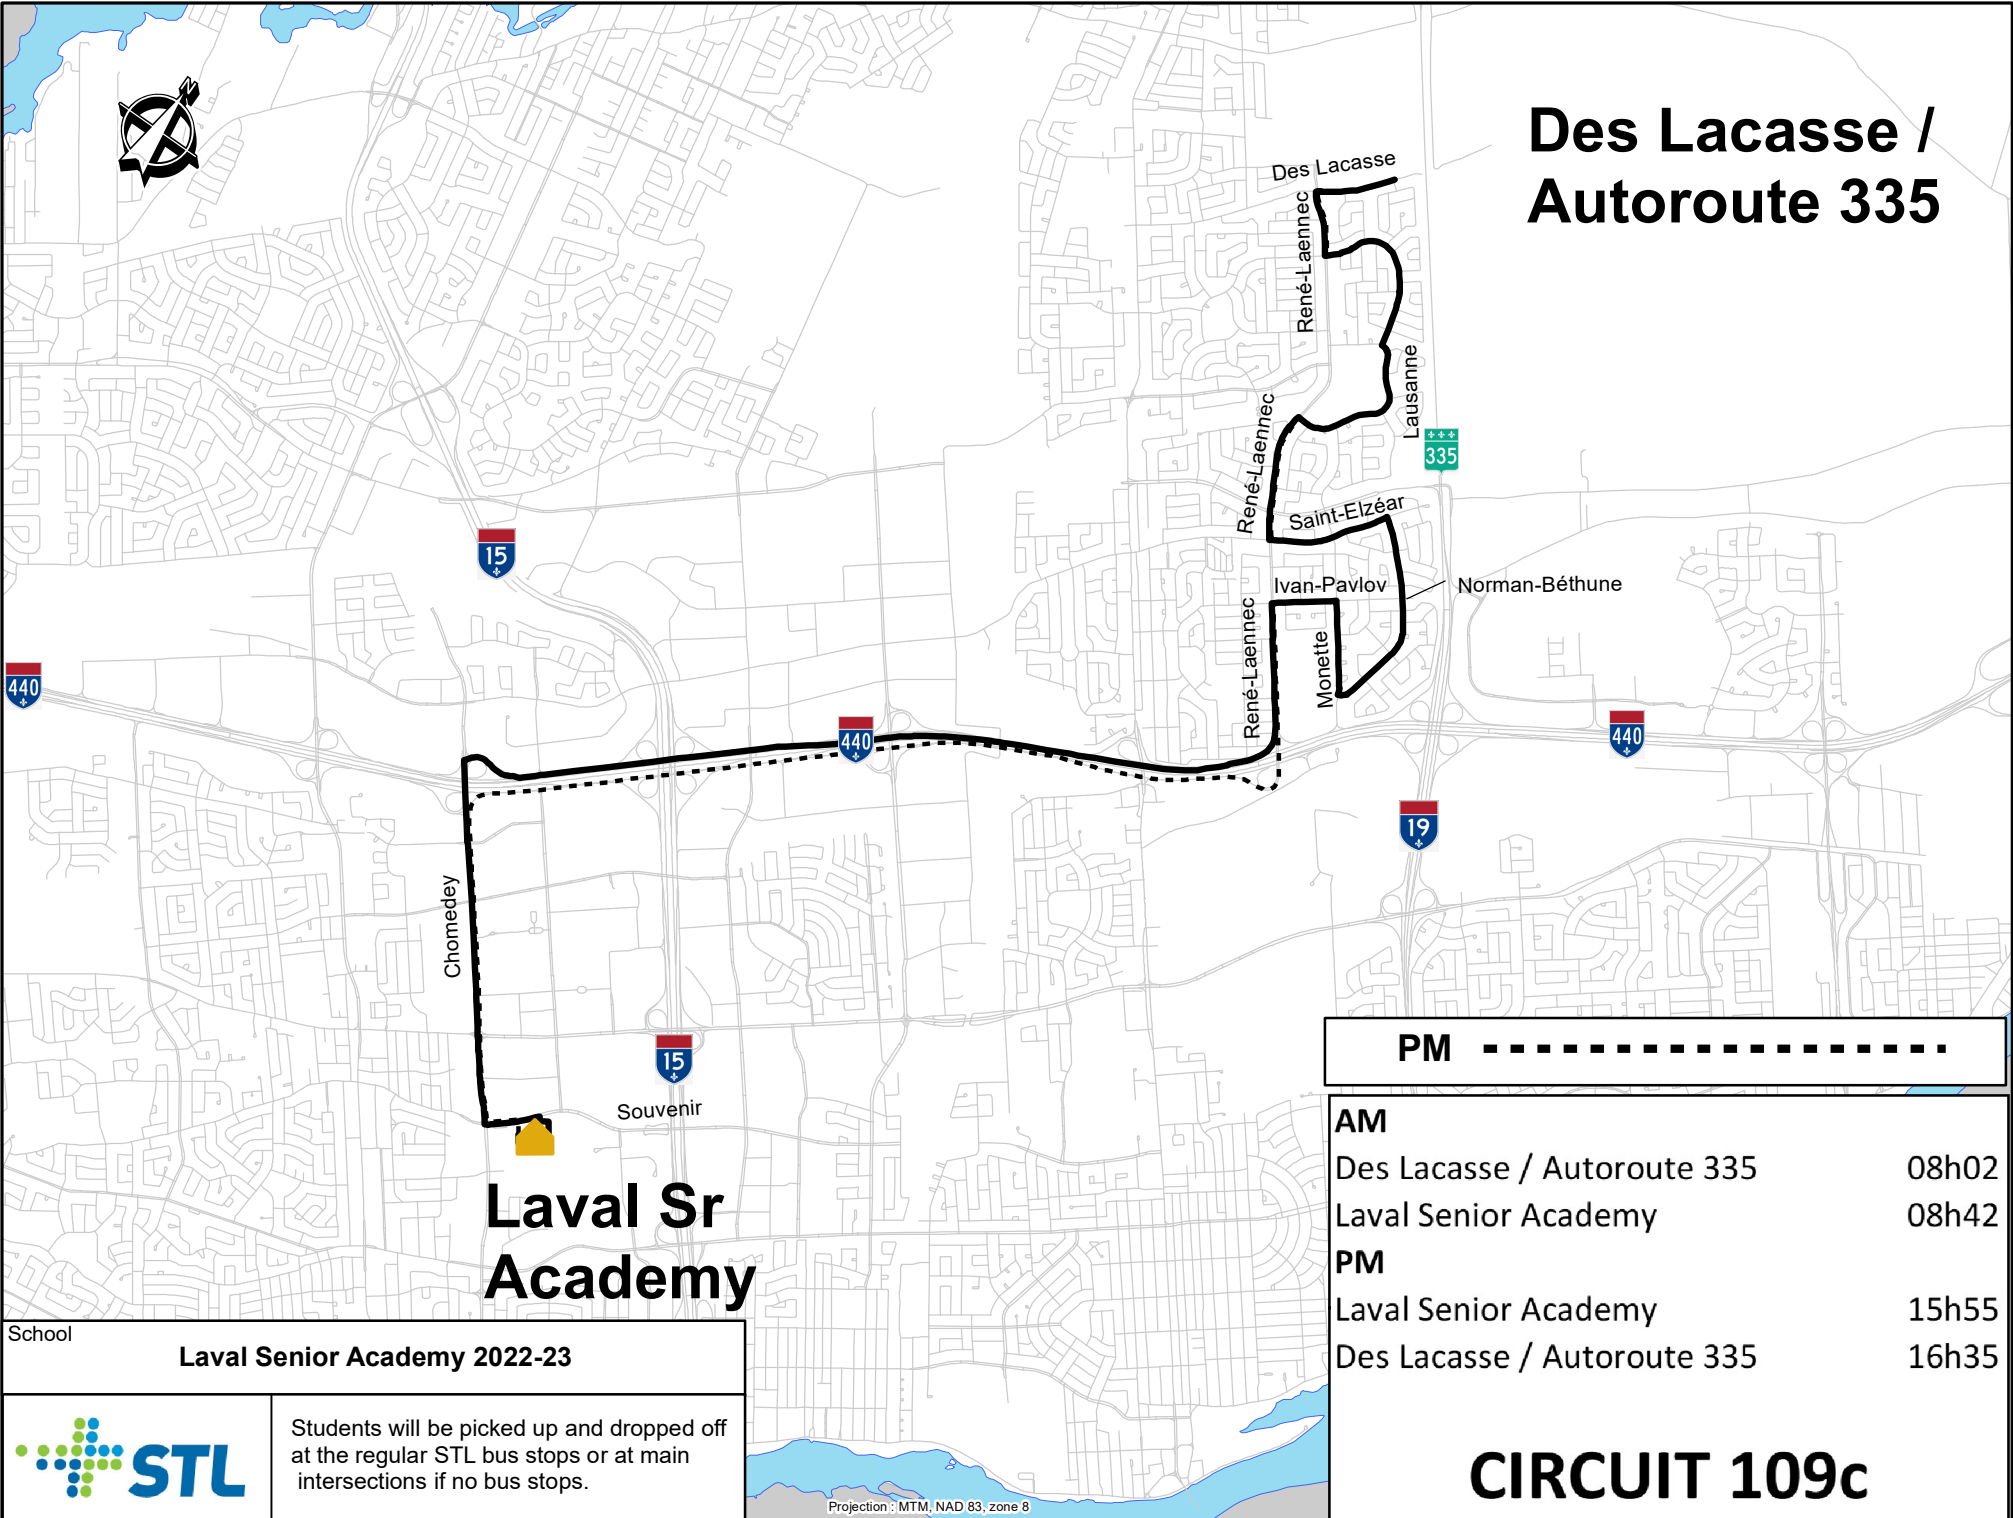

Des Lacasse / Autoroute 335

**Laval Sr
Academy**

School **Laval Senior Academy 2022-23**

Students will be picked up and dropped off at the regular STL bus stops or at main intersections if no bus stops.

PM - - - - -

AM	
Des Lacasse / Autoroute 335	08h02
Laval Senior Academy	08h42
PM	
Laval Senior Academy	15h55
Des Lacasse / Autoroute 335	16h35

CIRCUIT 109c

Projection : MTM, NAD 83, zone 8