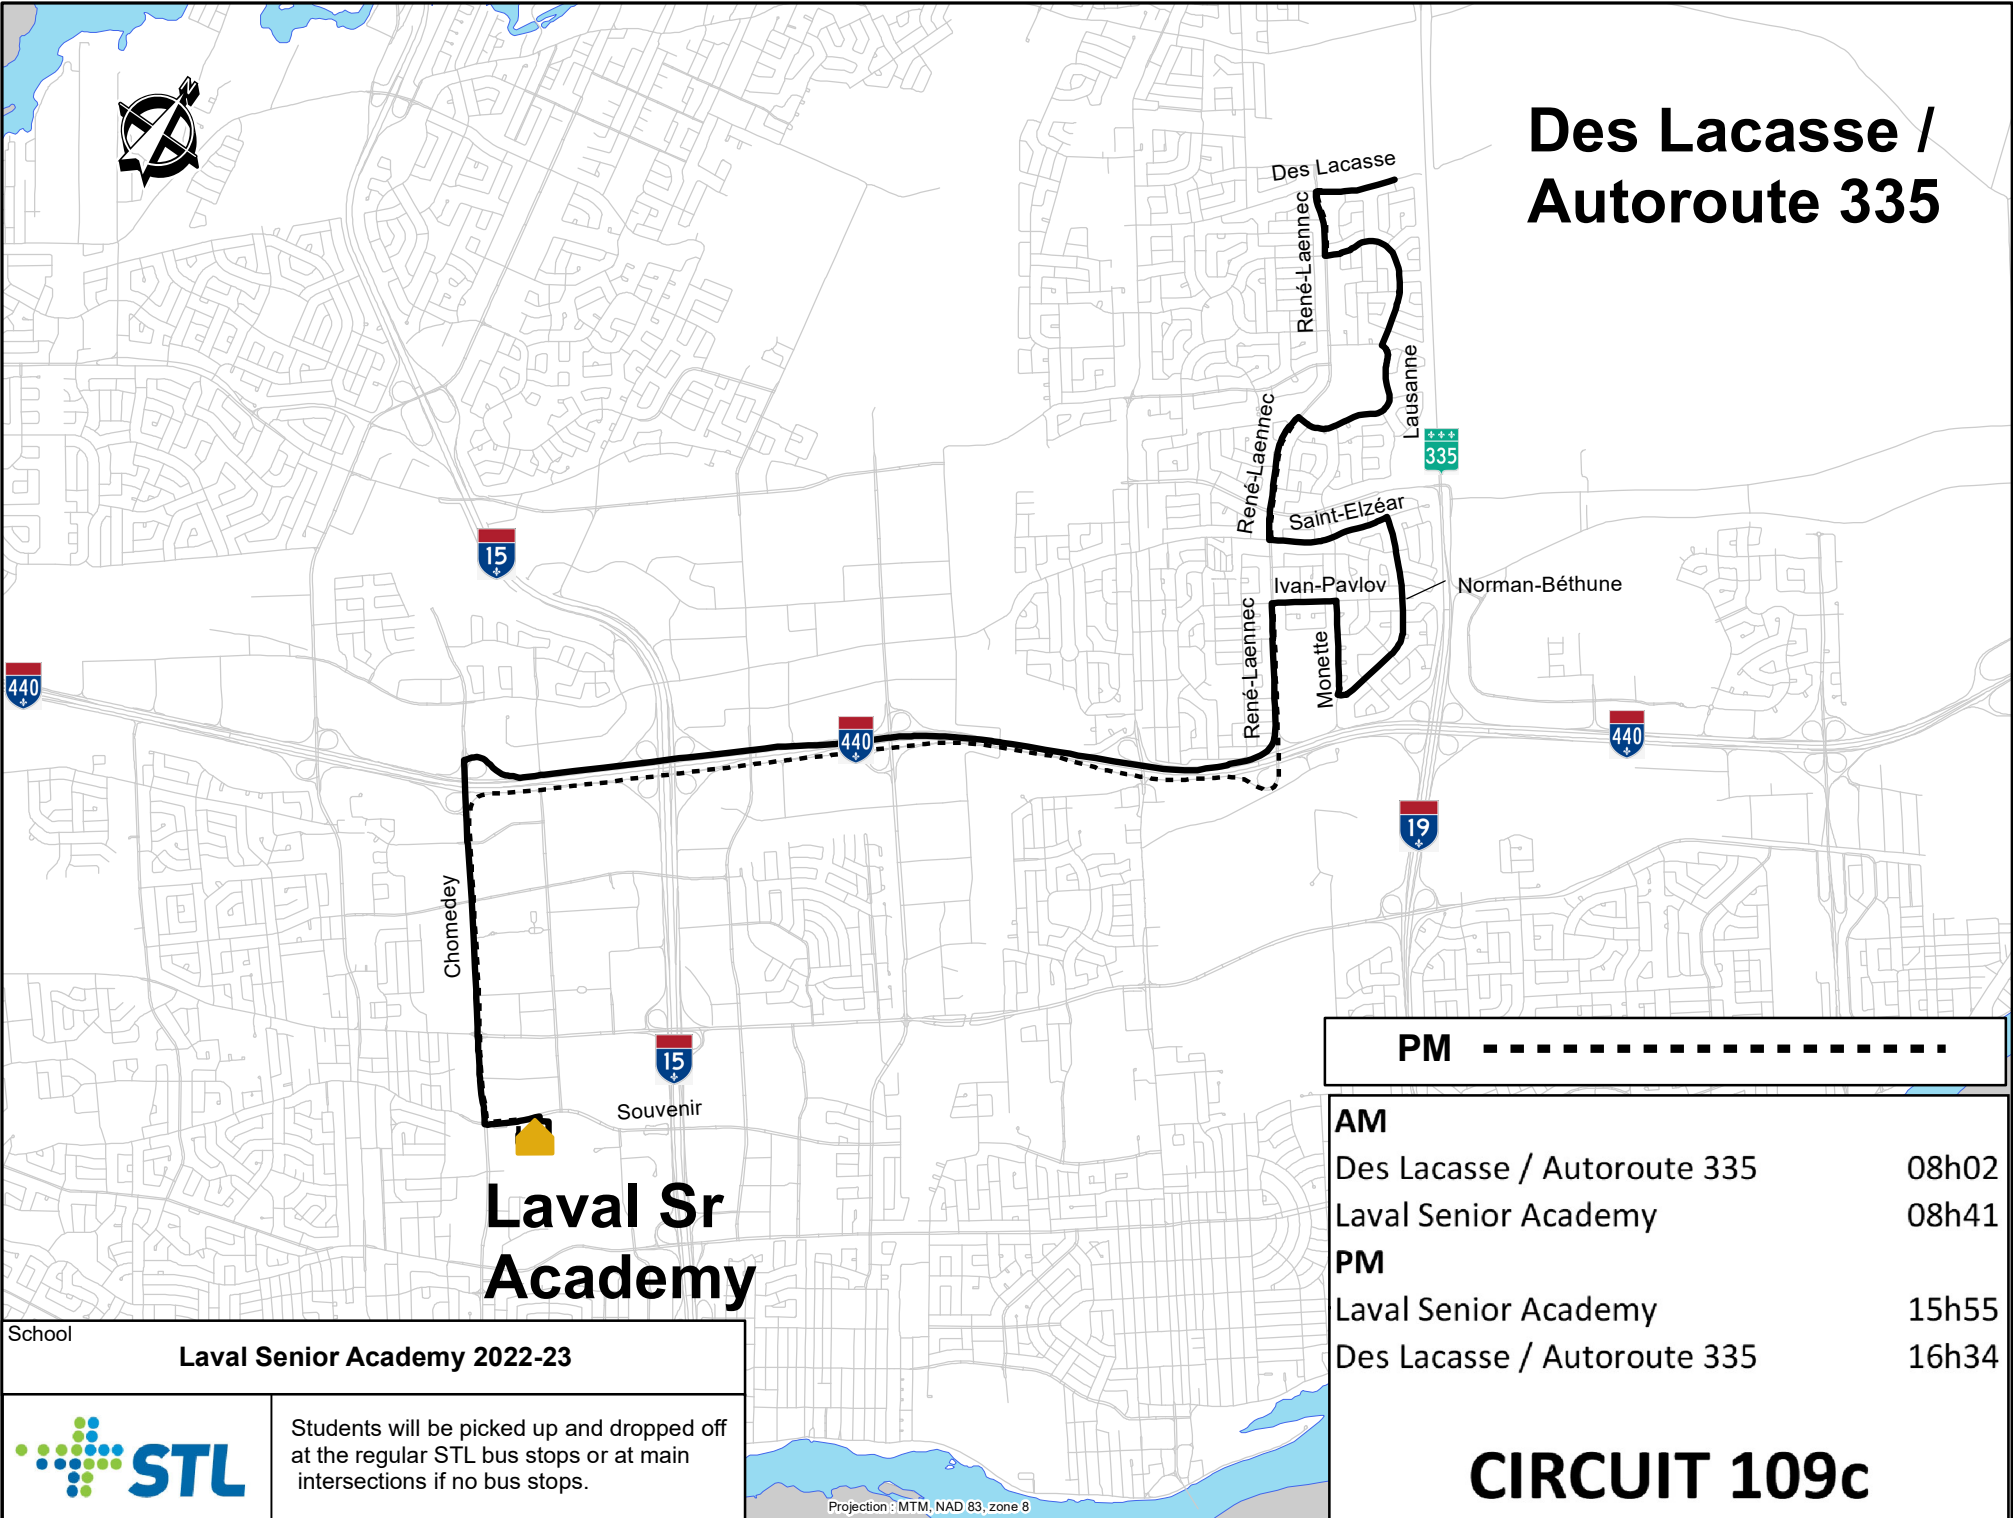

Des Lacasse / Autoroute 335

**Laval Sr
Academy**

School **Laval Senior Academy 2022-23**

Students will be picked up and dropped off at the regular STL bus stops or at main intersections if no bus stops.

PM - - - - -

AM	
Des Lacasse / Autoroute 335	08h02
Laval Senior Academy	08h41
PM	
Laval Senior Academy	15h55
Des Lacasse / Autoroute 335	16h34

CIRCUIT 109c

Projection : MTM, NAD 83, zone 8