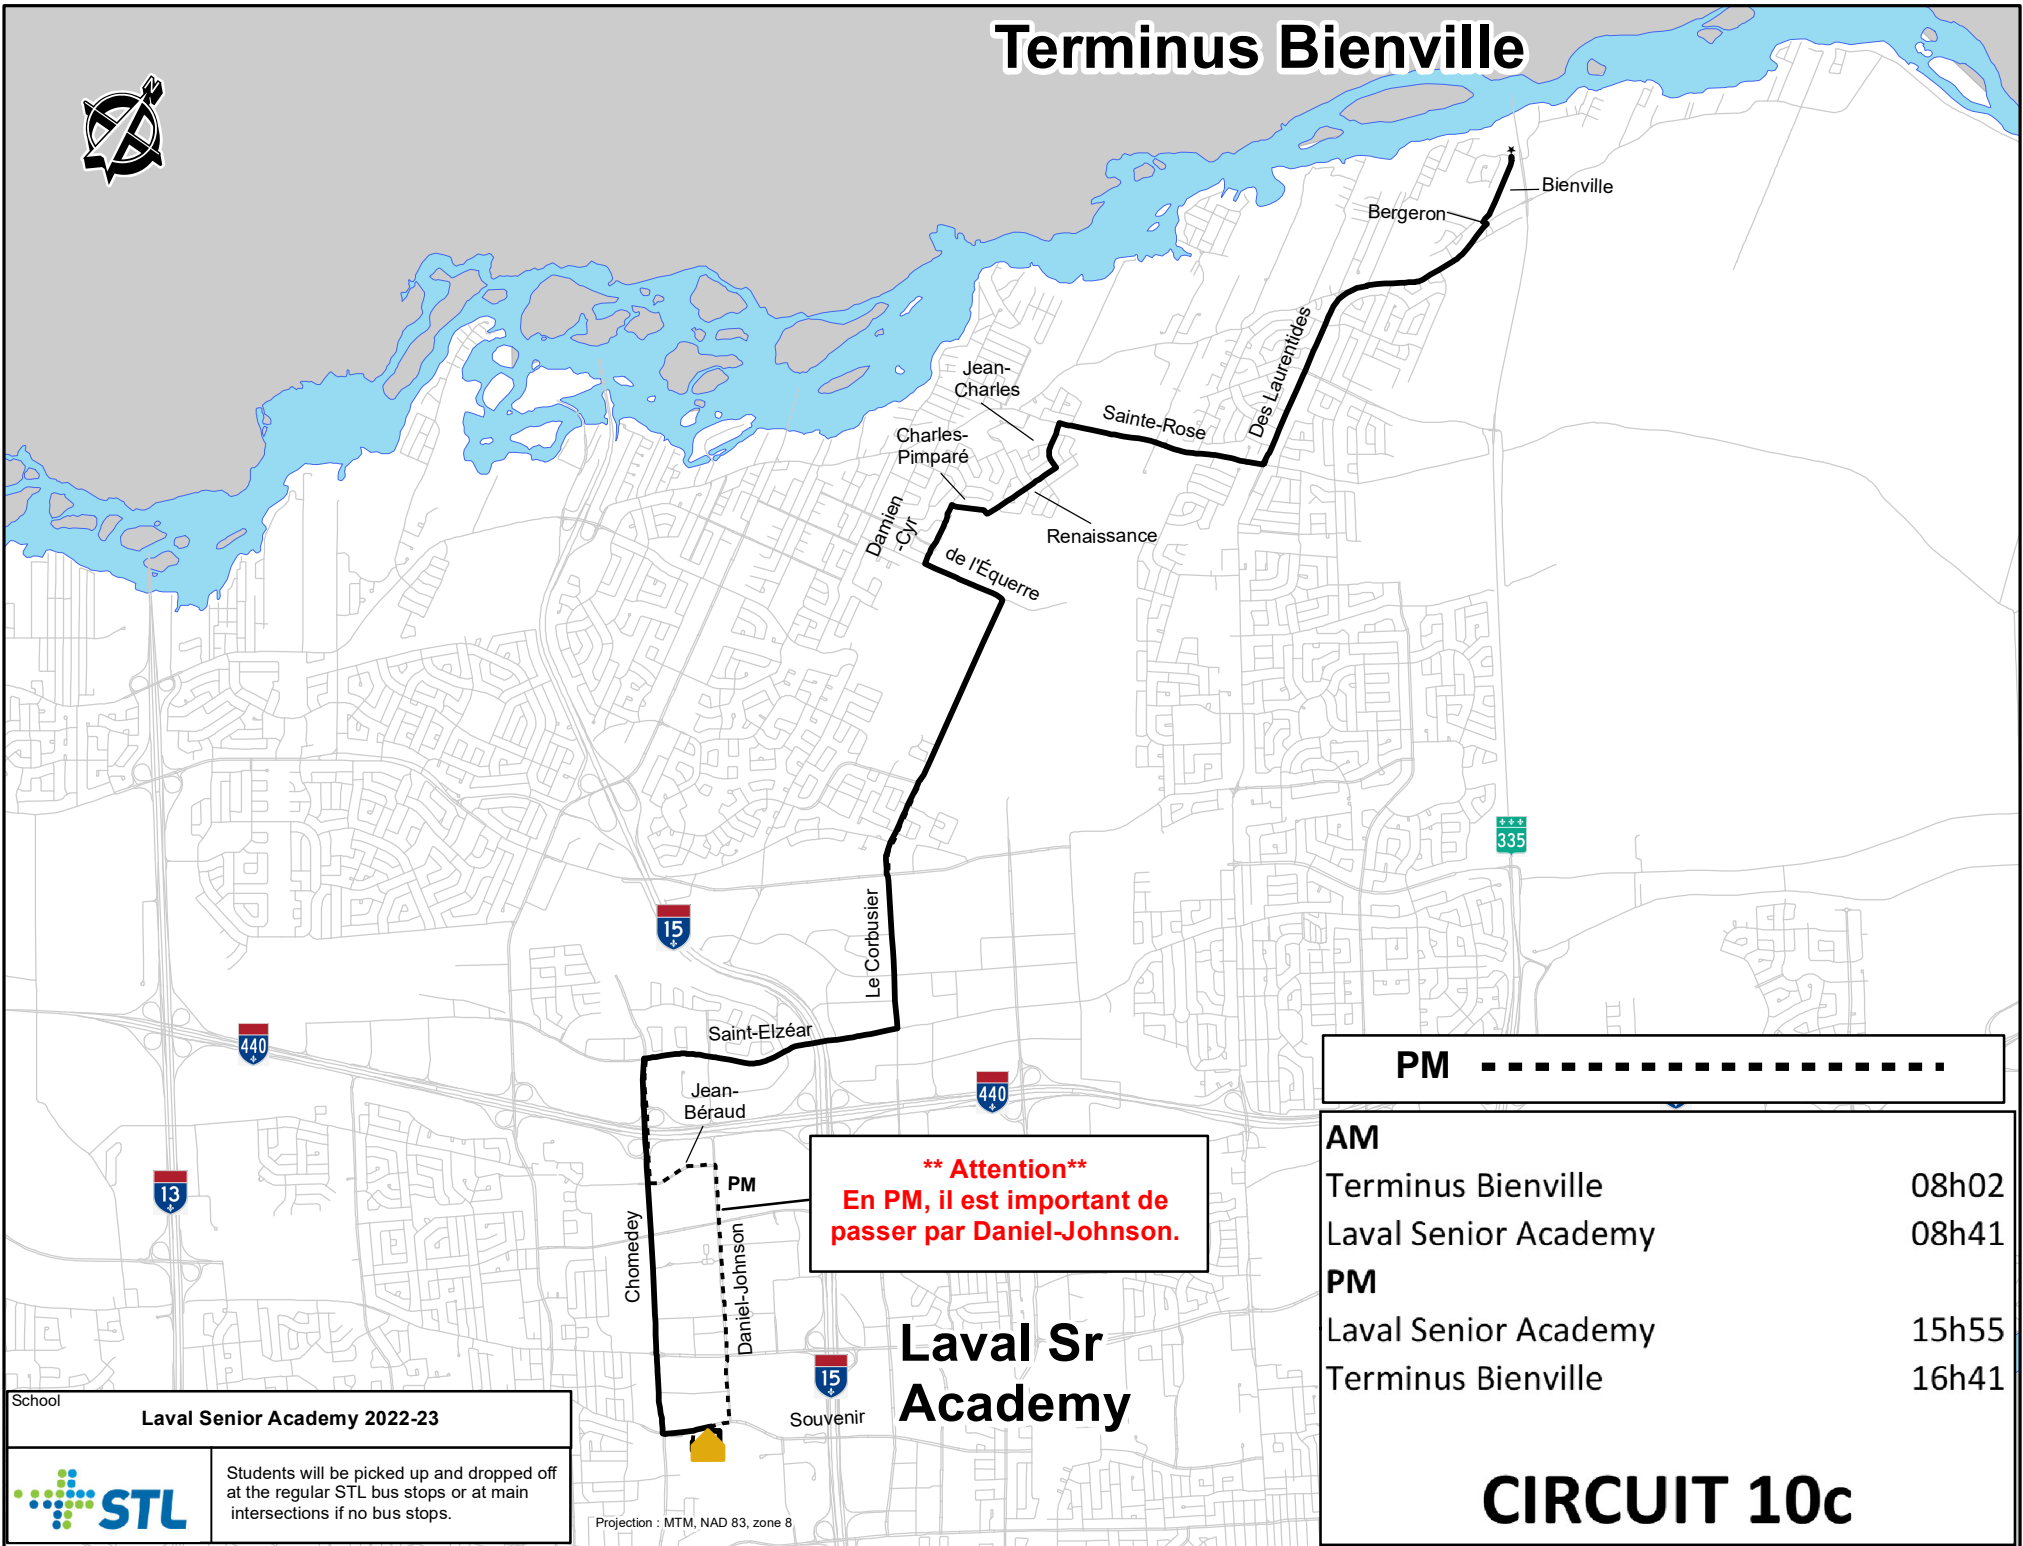

# Terminus Bienville

**\*\* Attention\*\***  
**En PM, il est important de passer par Daniel-Johnson.**

**Laval Sr Academy**

**PM** - - - - -

<b>AM</b>	
Terminus Bienville	08h02
Laval Senior Academy	08h41
<b>PM</b>	
Laval Senior Academy	15h55
Terminus Bienville	16h41

**CIRCUIT 10c**

School  
**Laval Senior Academy 2022-23**

Students will be picked up and dropped off at the regular STL bus stops or at main intersections if no bus stops.

Projection : MTM, NAD 83, zone 8