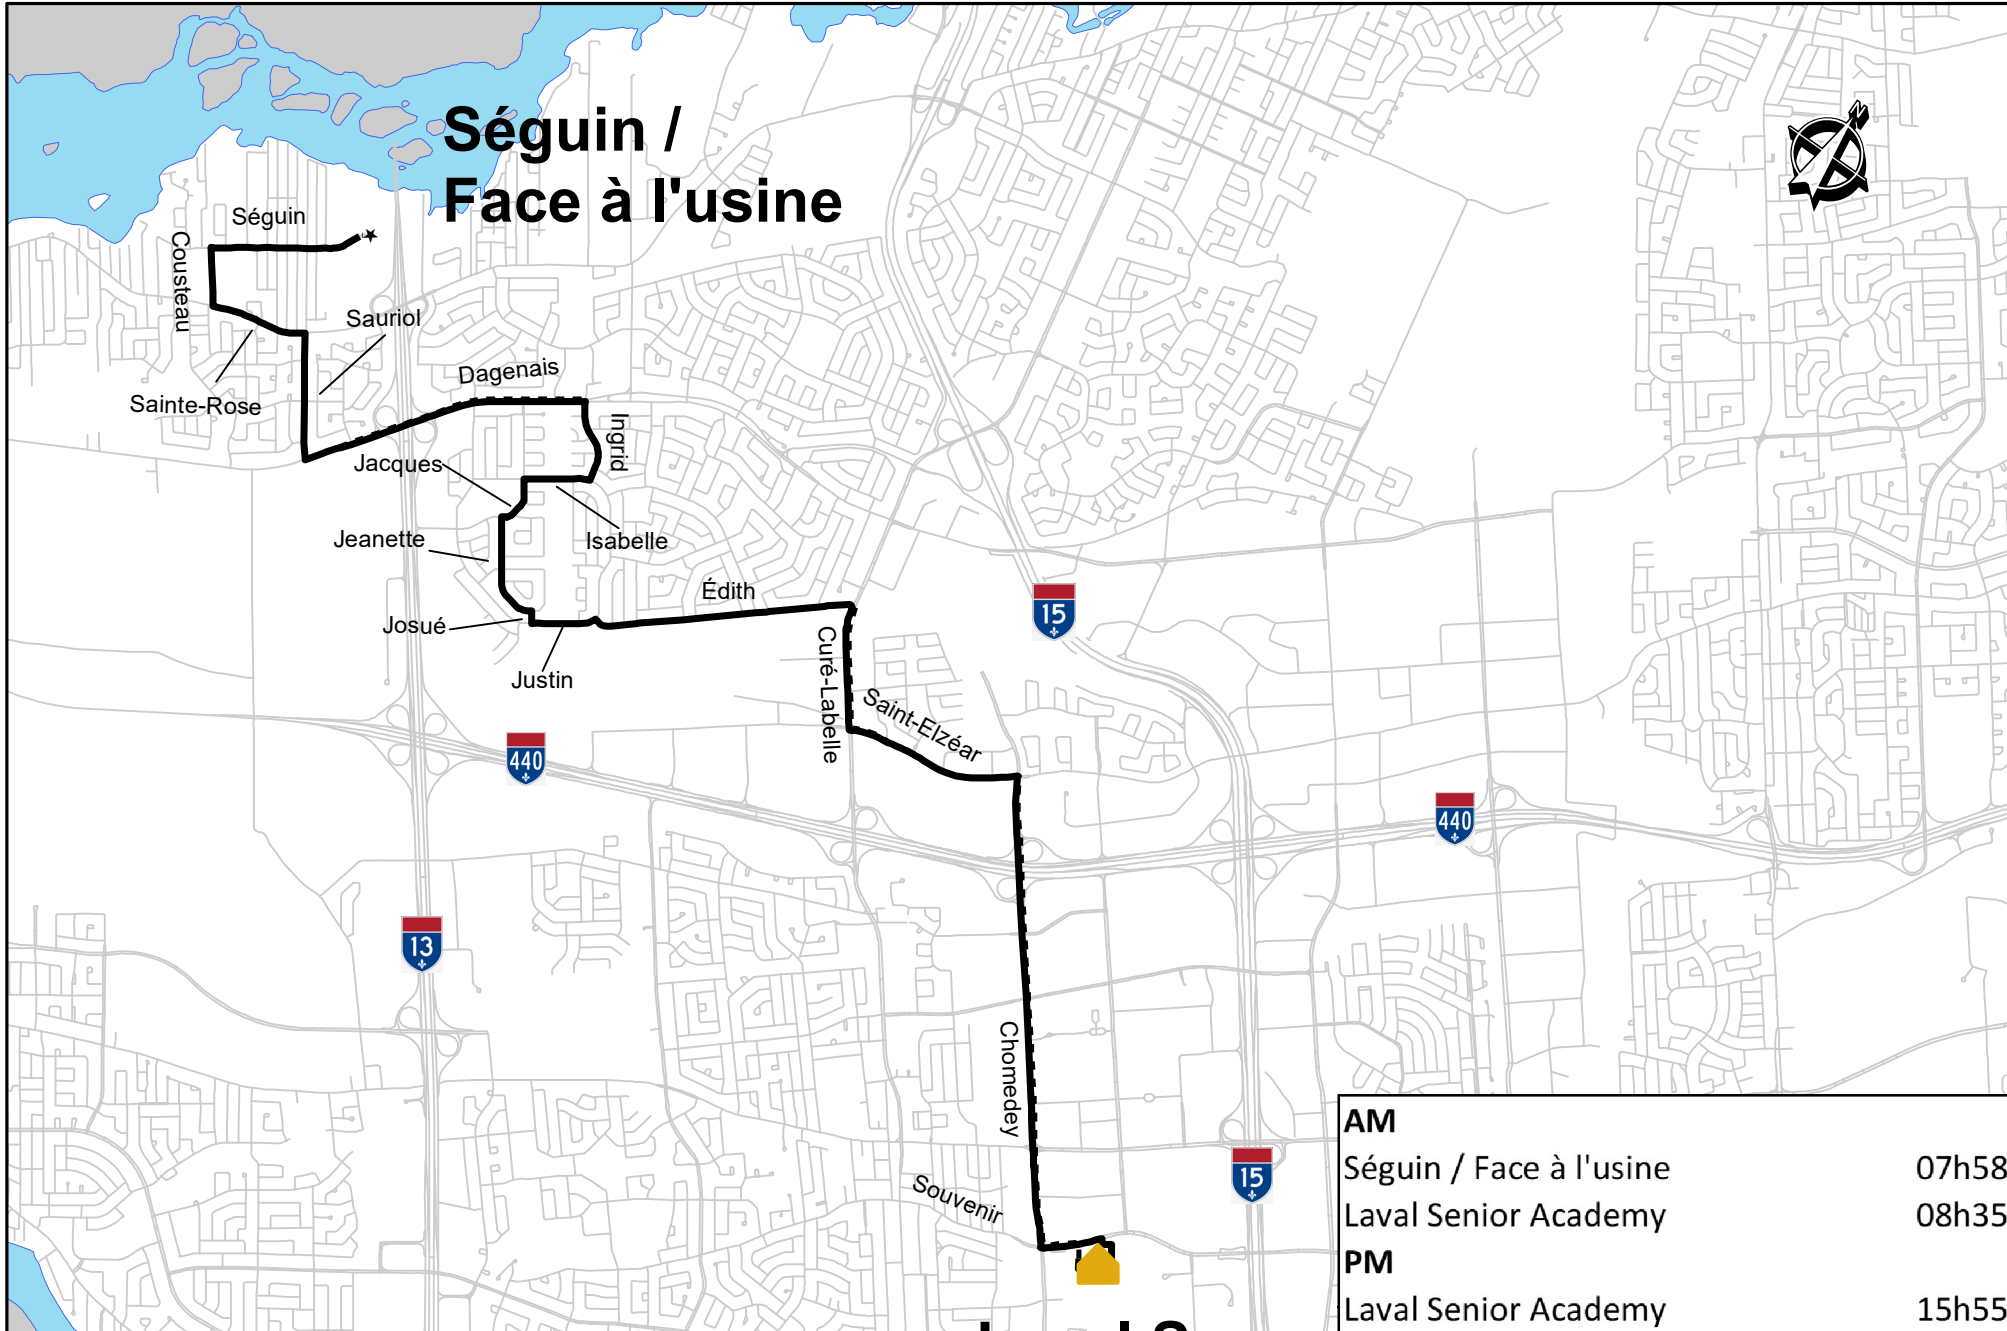

# Séguin / Face à l'usine

<b>AM</b>	
Séguin / Face à l'usine	07h58
Laval Senior Academy	08h35
<b>PM</b>	
Laval Senior Academy	15h55
Séguin / Face à l'usine	16h32

School  
**Laval Senior Academy 2022-23**

**Laval Sr Academy**

Students will be picked up and dropped off at the regular STL bus stops or at main intersections if no bus stops.

Projection : MTM, NAD 83, zone 8

**CIRCUIT 111c**