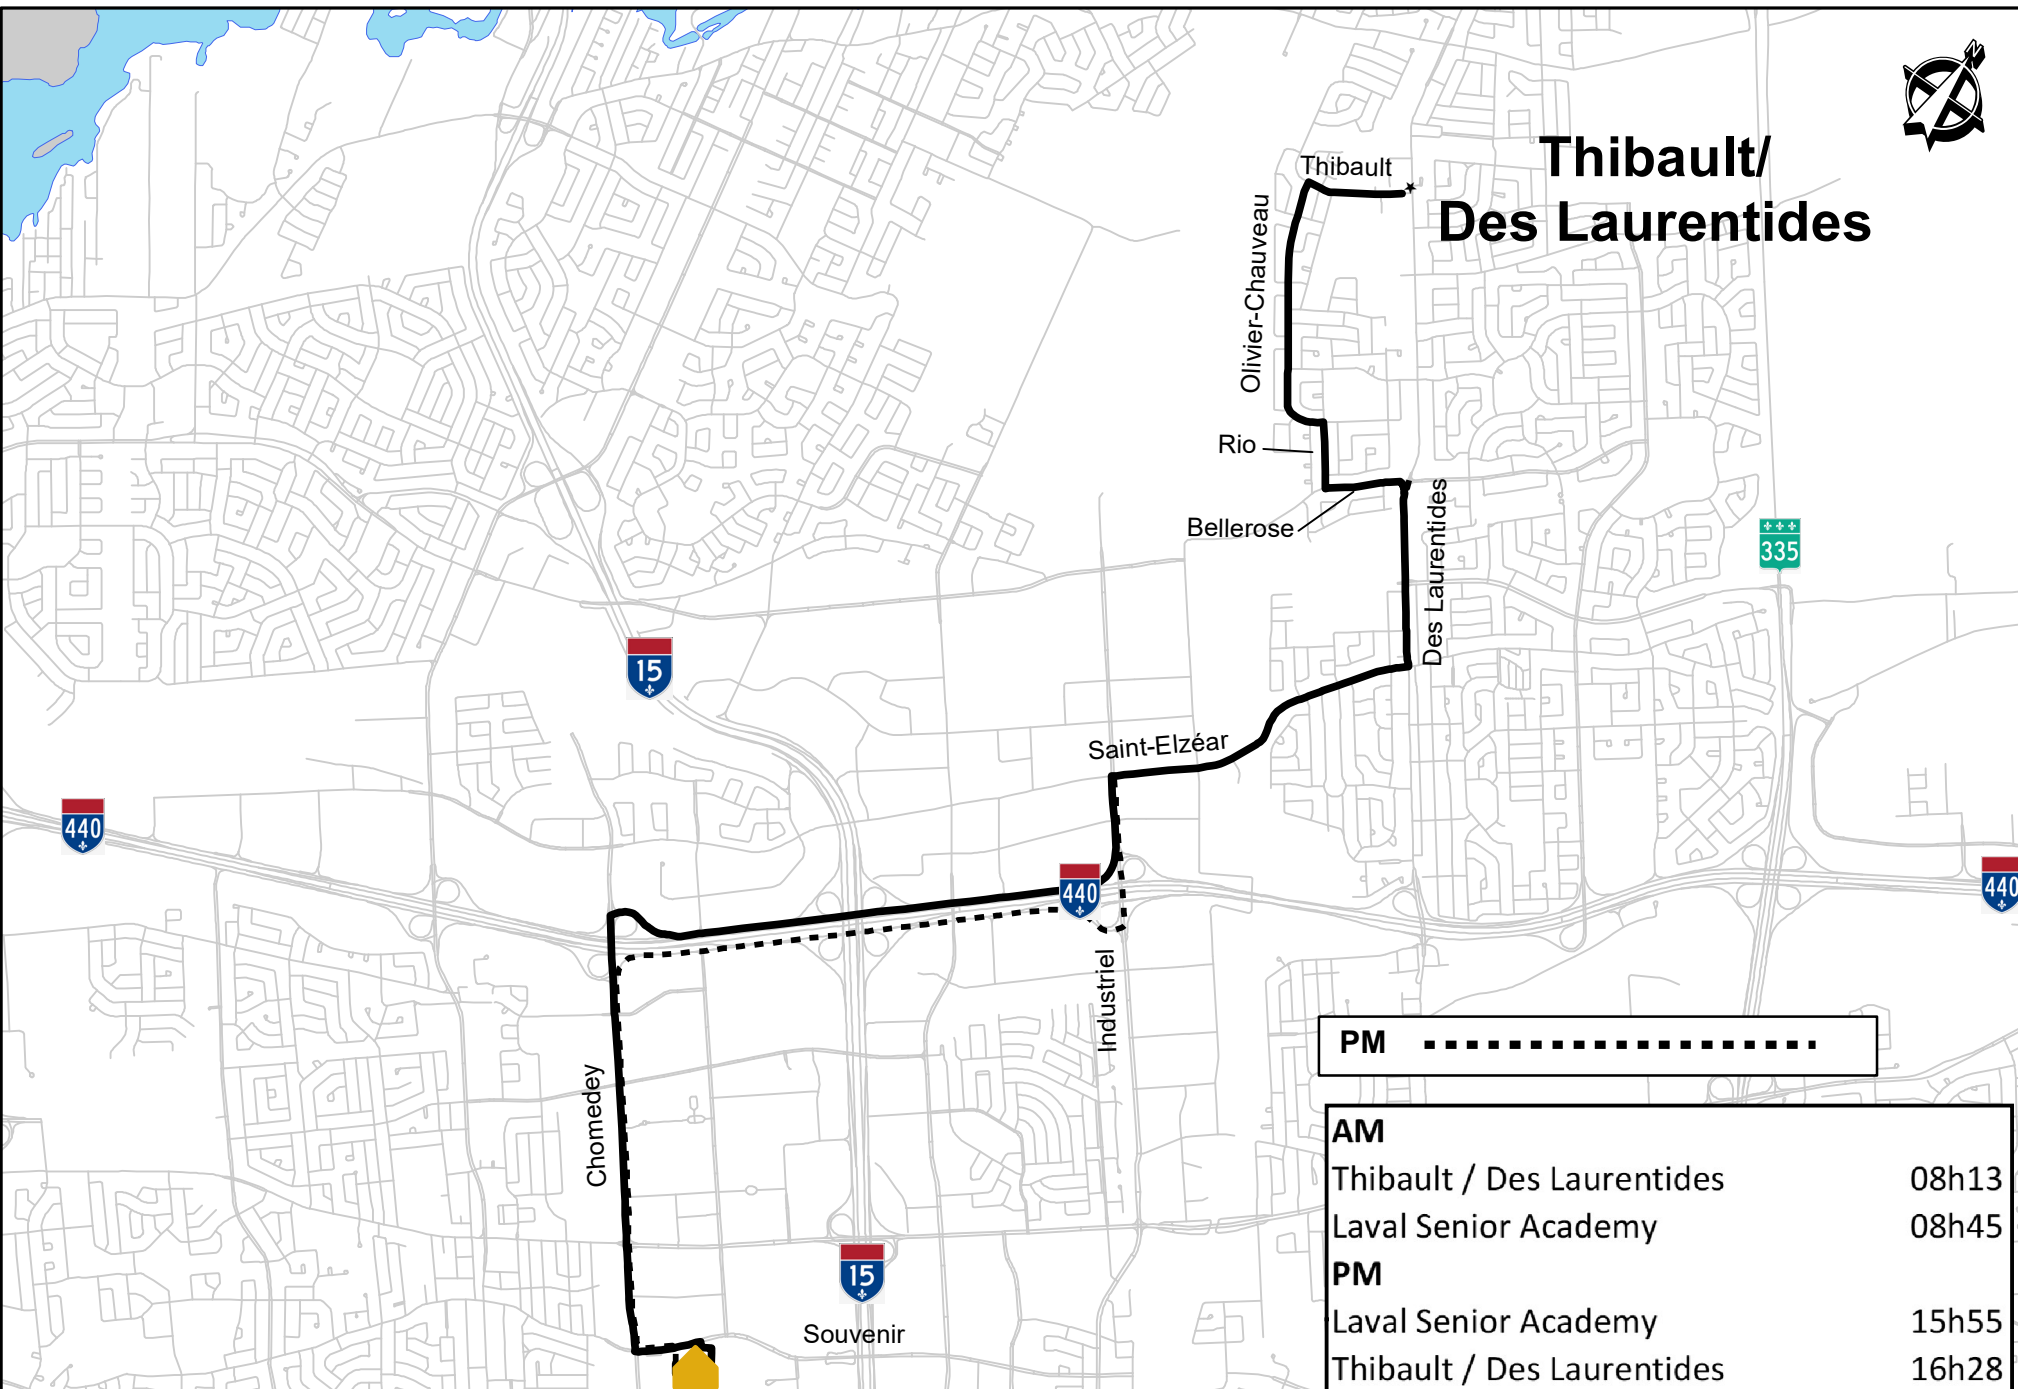

Thibault/ Des Laurentides

PM

AM	
Thibault / Des Laurentides	08h13
Laval Senior Academy	08h45
PM	
Laval Senior Academy	15h55
Thibault / Des Laurentides	16h28

School
Laval Senior Academy 2022-23

Students will be picked up and dropped off at the regular STL bus stops or at main intersections if no bus stops.

Projection : MTM, NAD 83, zone 8

Laval Sr Academy

CIRCUIT 11c