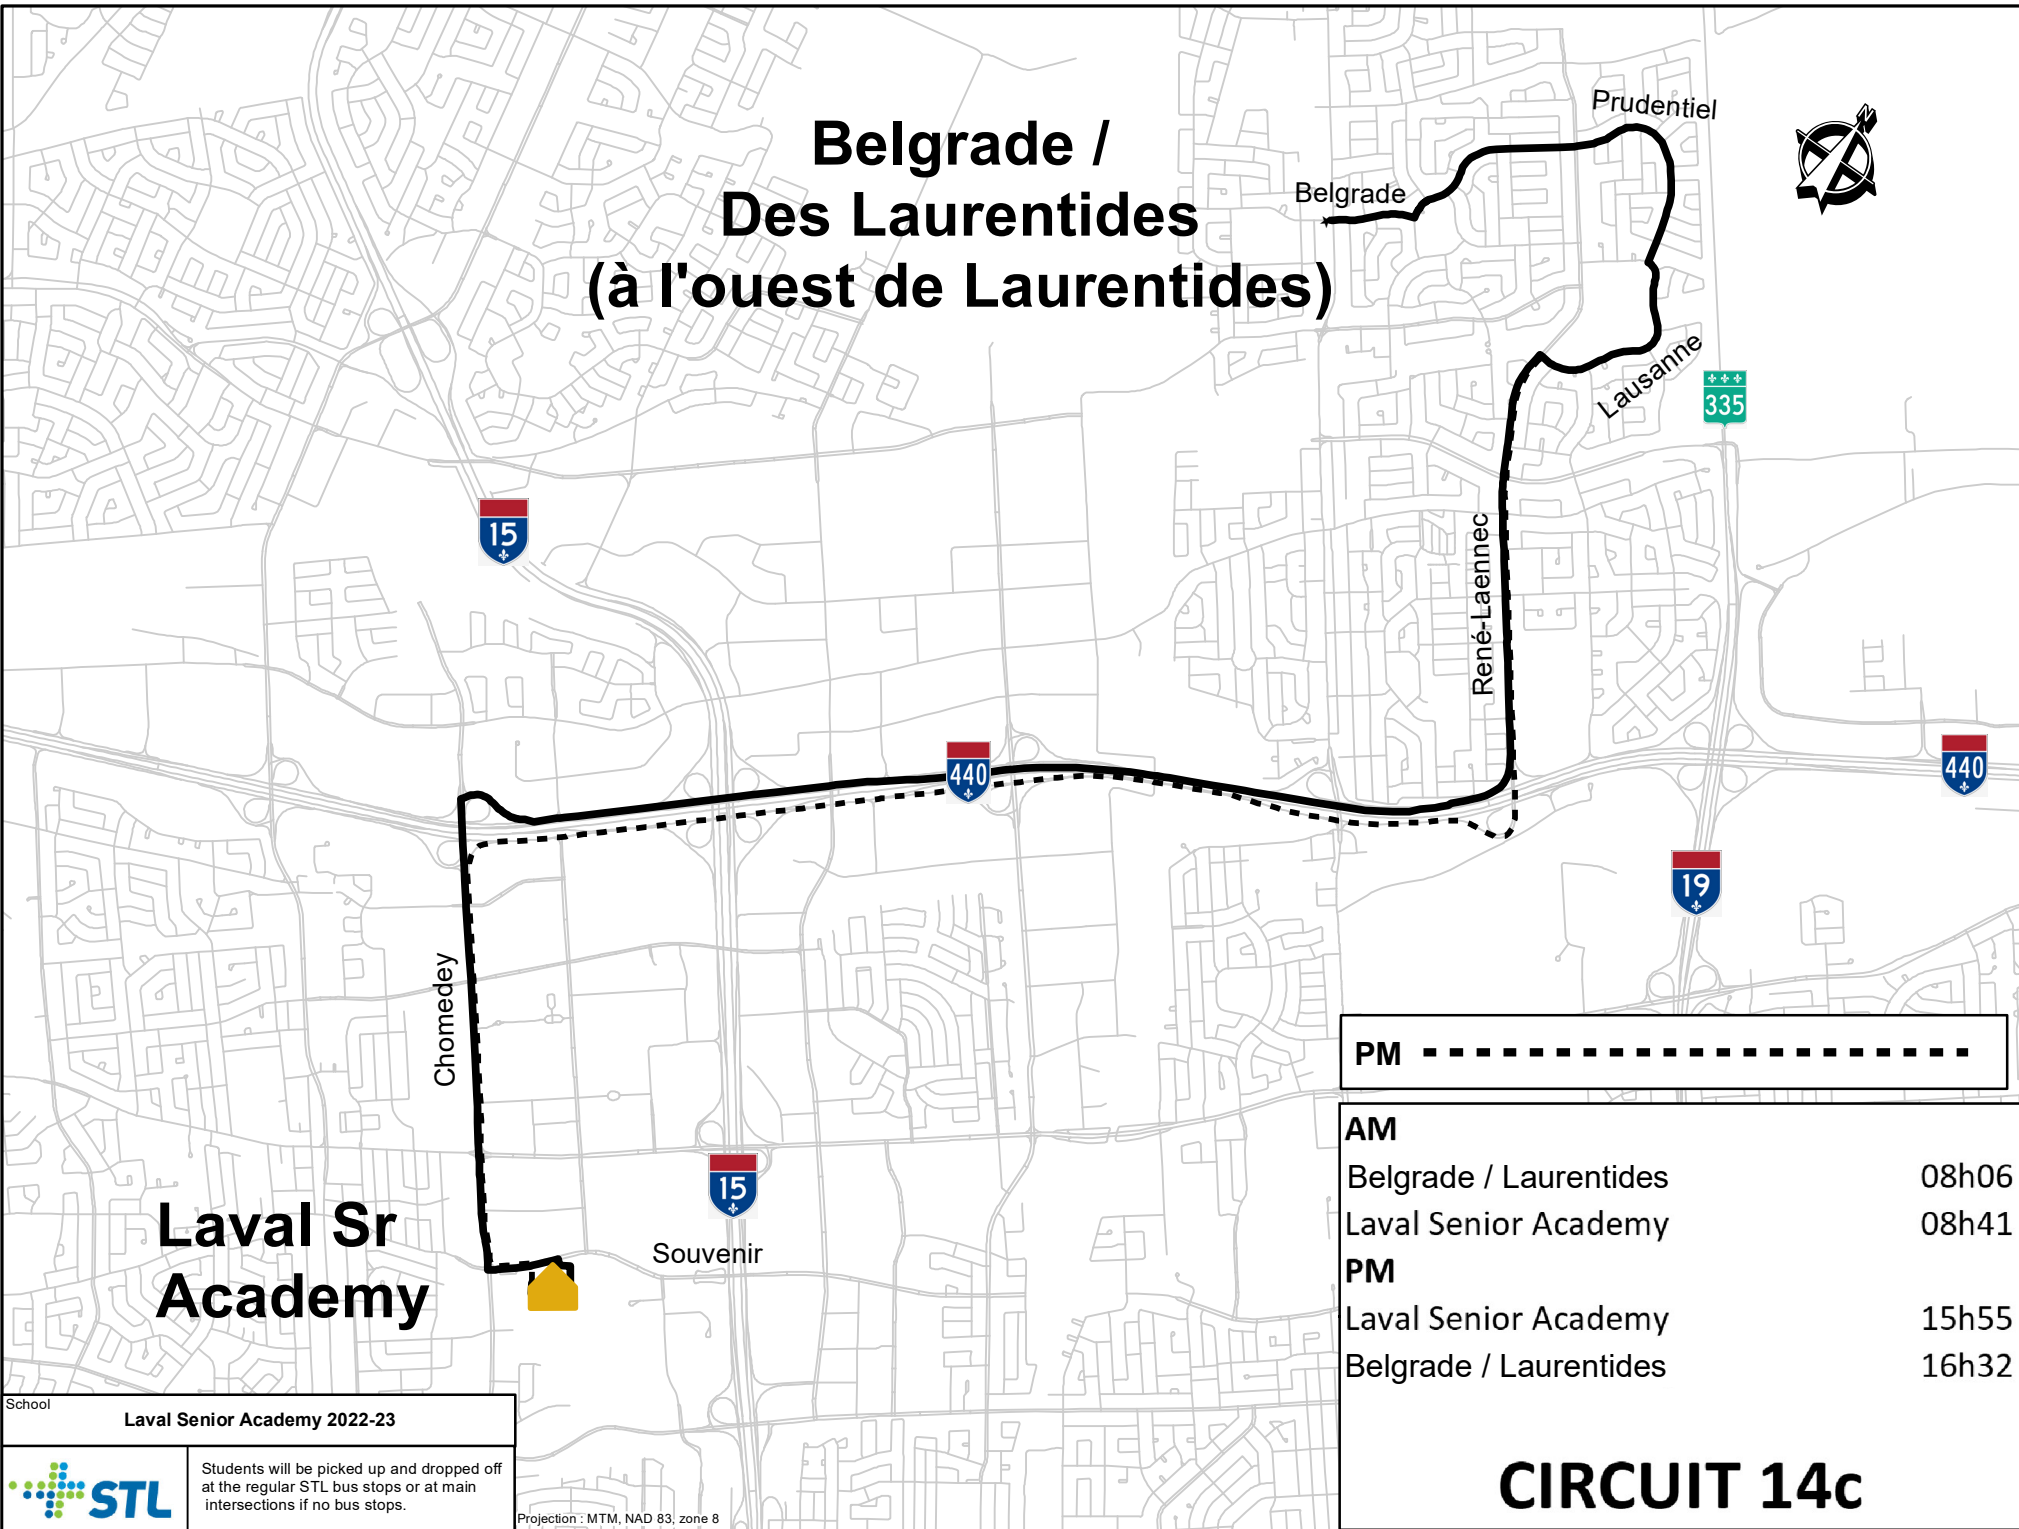

Belgrade / Des Laurentides (à l'ouest de Laurentides)

PM - - - - -

AM	
Belgrade / Laurentides	08h06
Laval Senior Academy	08h41
PM	
Laval Senior Academy	15h55
Belgrade / Laurentides	16h32

CIRCUIT 14c

School Laval Senior Academy 2022-23

Students will be picked up and dropped off at the regular STL bus stops or at main intersections if no bus stops.

Projection: MTM, NAD 83, zone 8