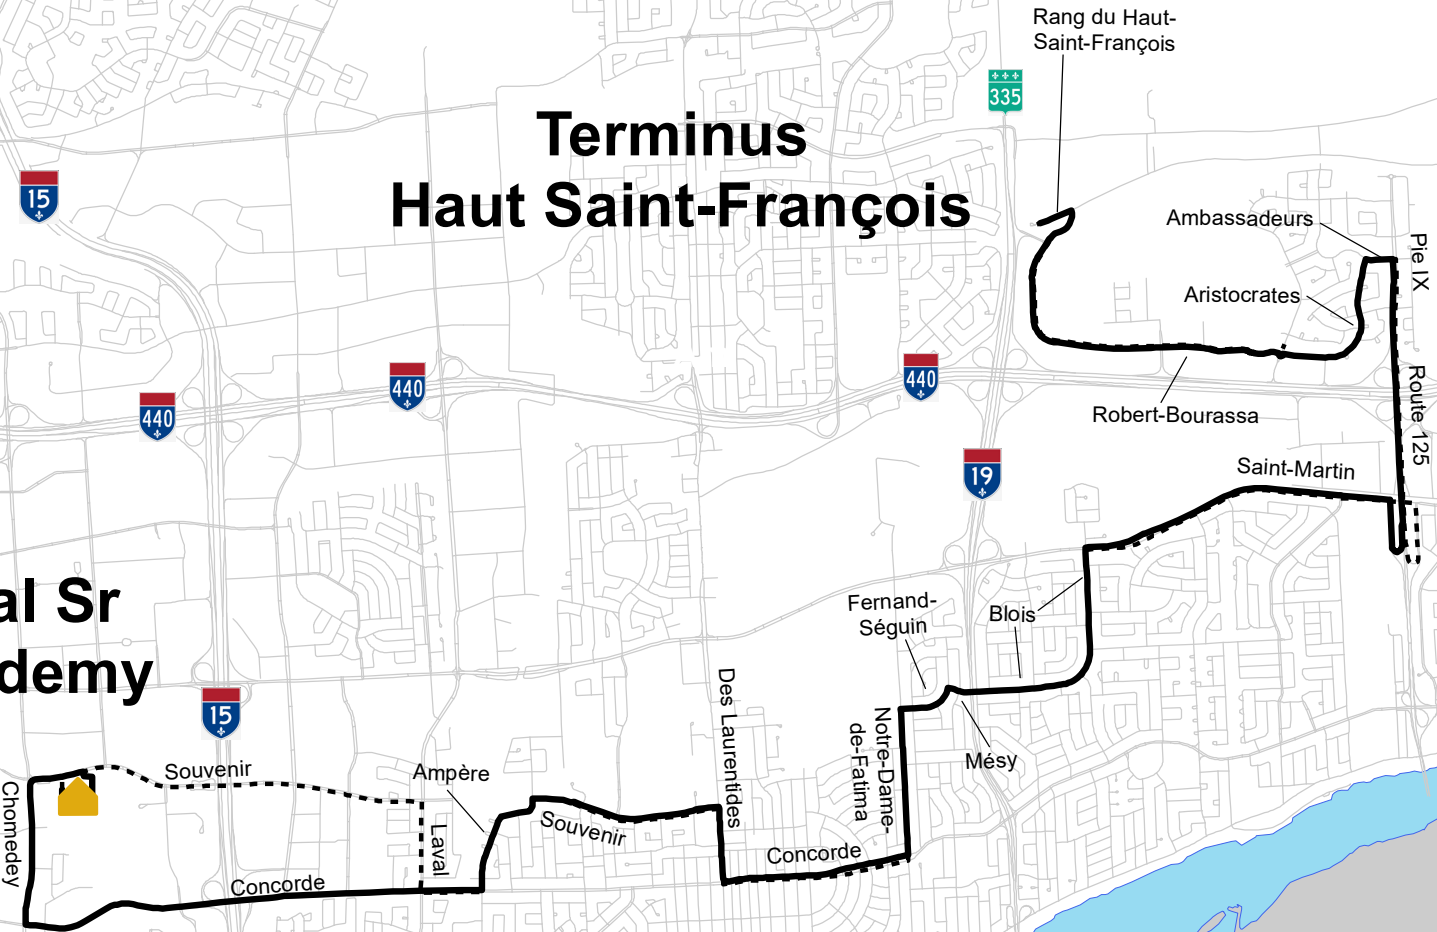

# Terminus Haut Saint-François

# Laval Sr Academy

PM - - - - -

School **Laval Senior Academy 2022-23**

Students will be picked up and dropped off at the regular STL bus stops or at main intersections if no bus stops.

<b>AM</b>	Terminus Haut Saint-François	07h58
	Laval Senior Academy	08h45
<b>PM</b>	Laval Senior Academy	15h55
	Terminus Haut Saint-François	16h42

## CIRCUIT 17c

Projection : MTM, NAD 83, zone 8