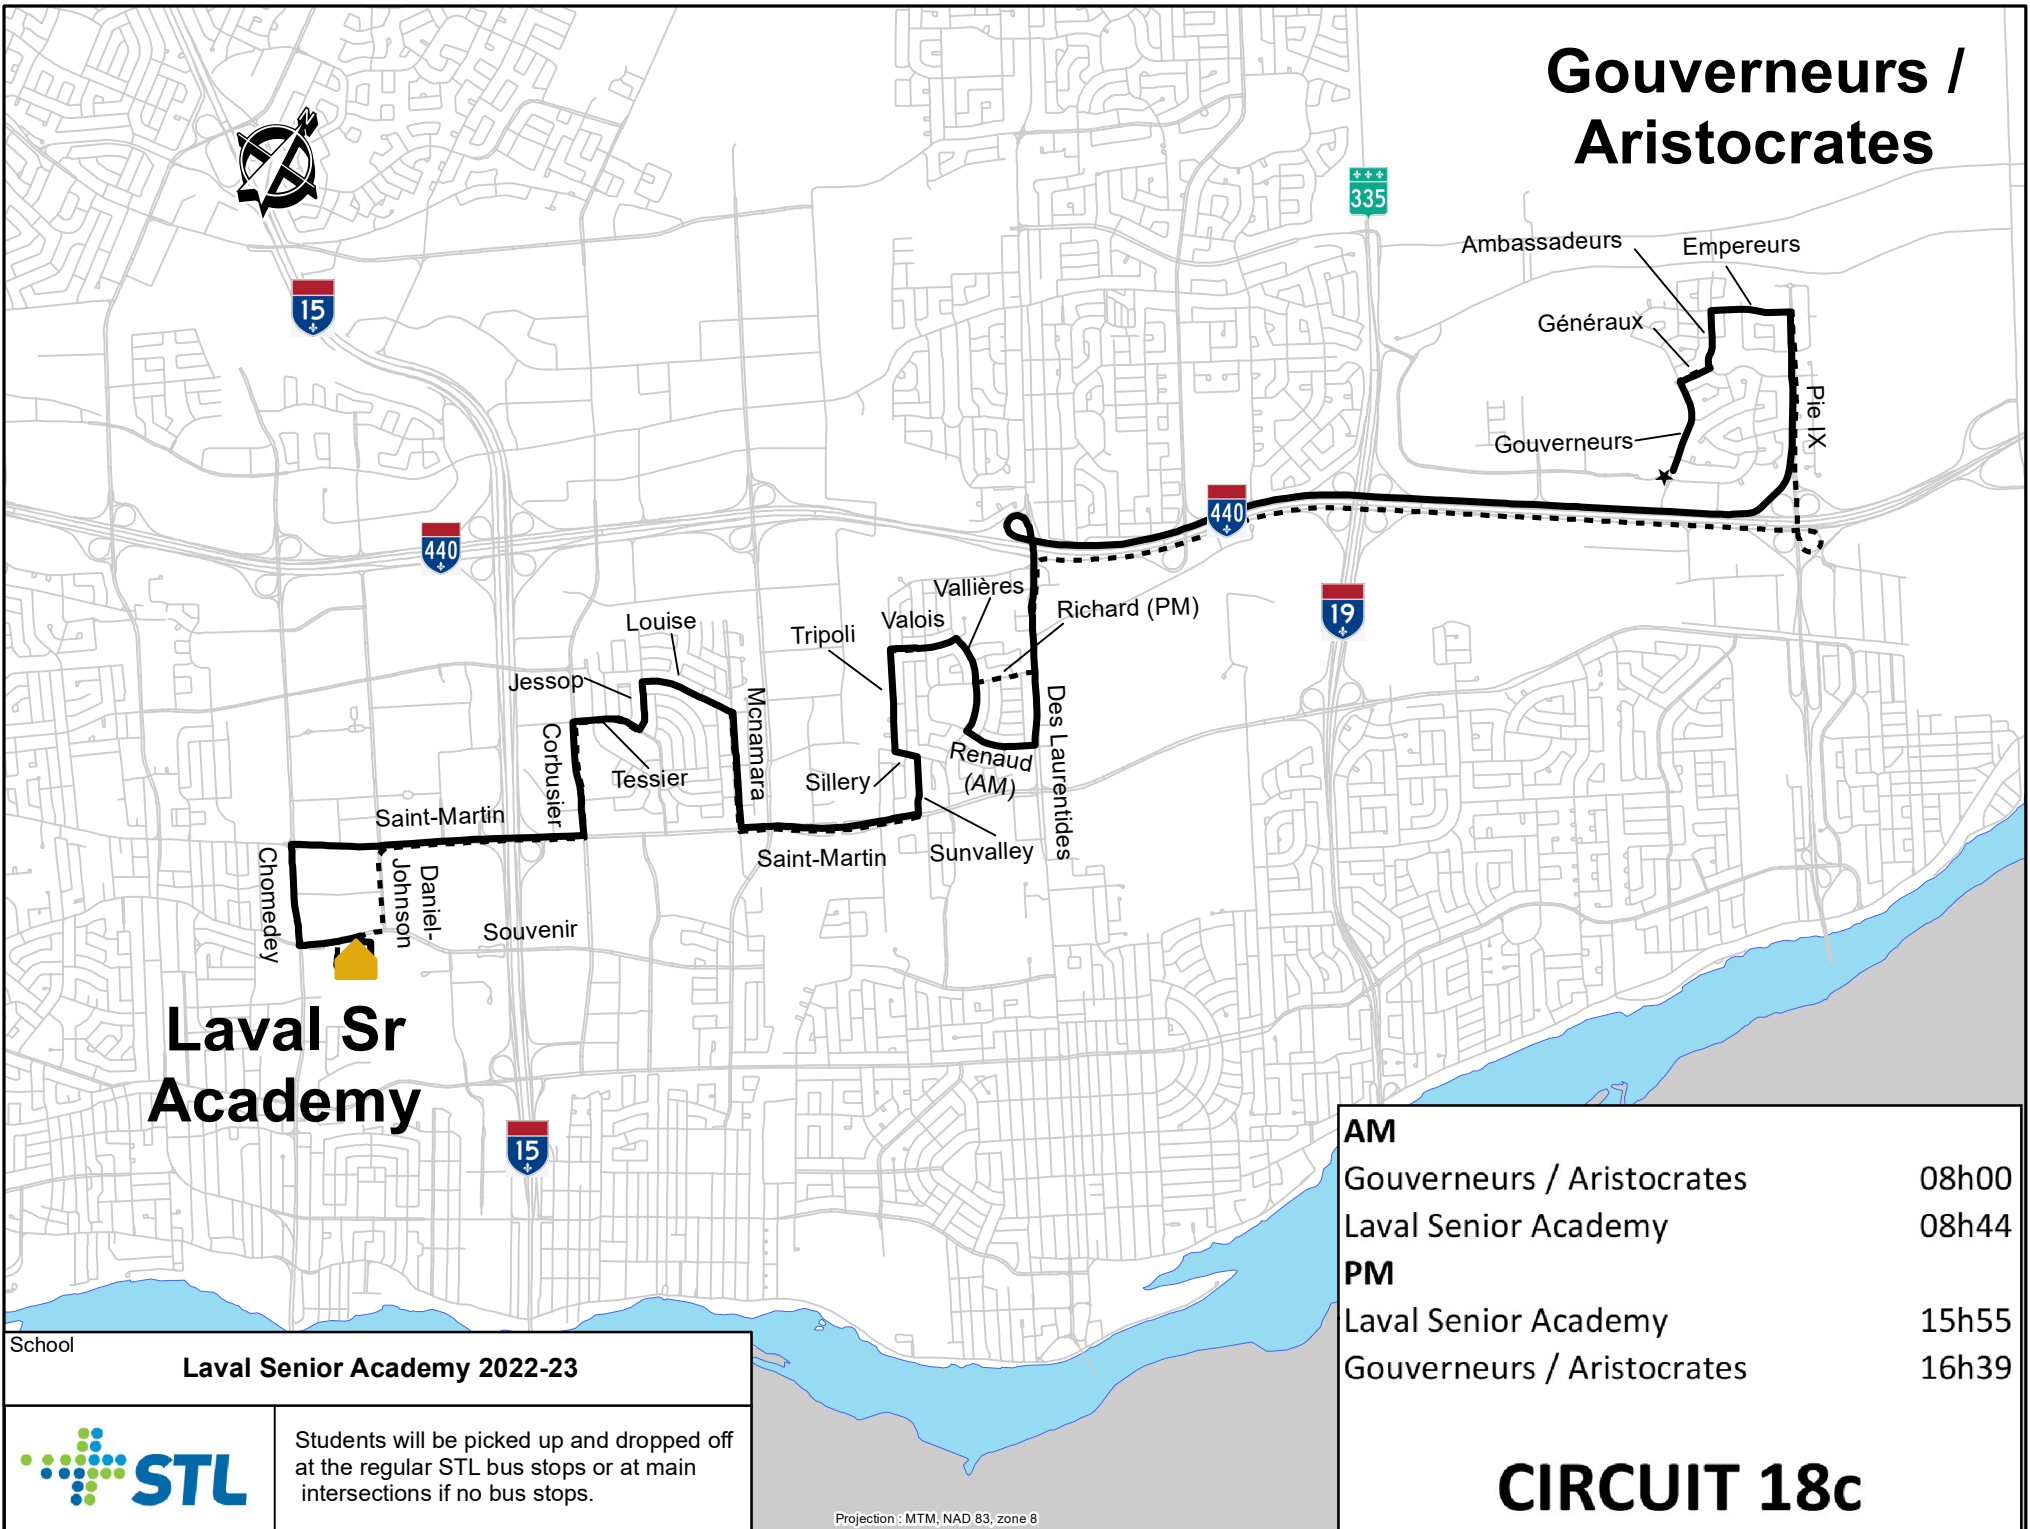

# Gouverneurs / Aristocrates

**Laval Sr  
Academy**

School **Laval Senior Academy 2022-23**

Students will be picked up and dropped off at the regular STL bus stops or at main intersections if no bus stops.

Projection: MTM, NAD 83, zone 8

<b>AM</b>	Gouverneurs / Aristocrates	08h00
	Laval Senior Academy	08h44
<b>PM</b>	Laval Senior Academy	15h55
	Gouverneurs / Aristocrates	16h39

## CIRCUIT 18c