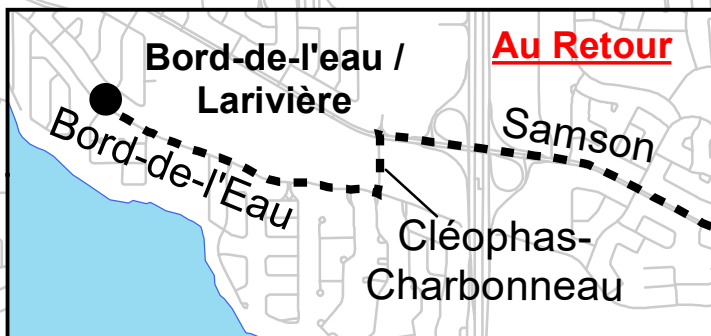

Laval Jr Academy

Édouard-Montpetit

Larivière

Cléophas-Charbonneau

Souvenir

Henri-Bourassa

Pie X

Daniel-Johnson

Honoré-Mercier

Notre-Dame

Bord-de-l'Eau

Samson

Samson

92E

Lévesque

Cléophas-Charbonneau / Samson

Des îles

Des îles

Du Tremblay

Des Cageux

AM

Cléophas-Charbonneau / Samson

07h35

Laval Junior Academy

08h15

PM

Laval Junior Academy

15h07

Du Bord-de-L'Eau / Larivière

15h39

School **Laval Junior Academy 2022-23**

Students will be picked up and dropped off at the regular STL bus stops or at main intersections if no bus stops.

Projection: MTM, NAD 83, zone 8

CIRCUIT 194c