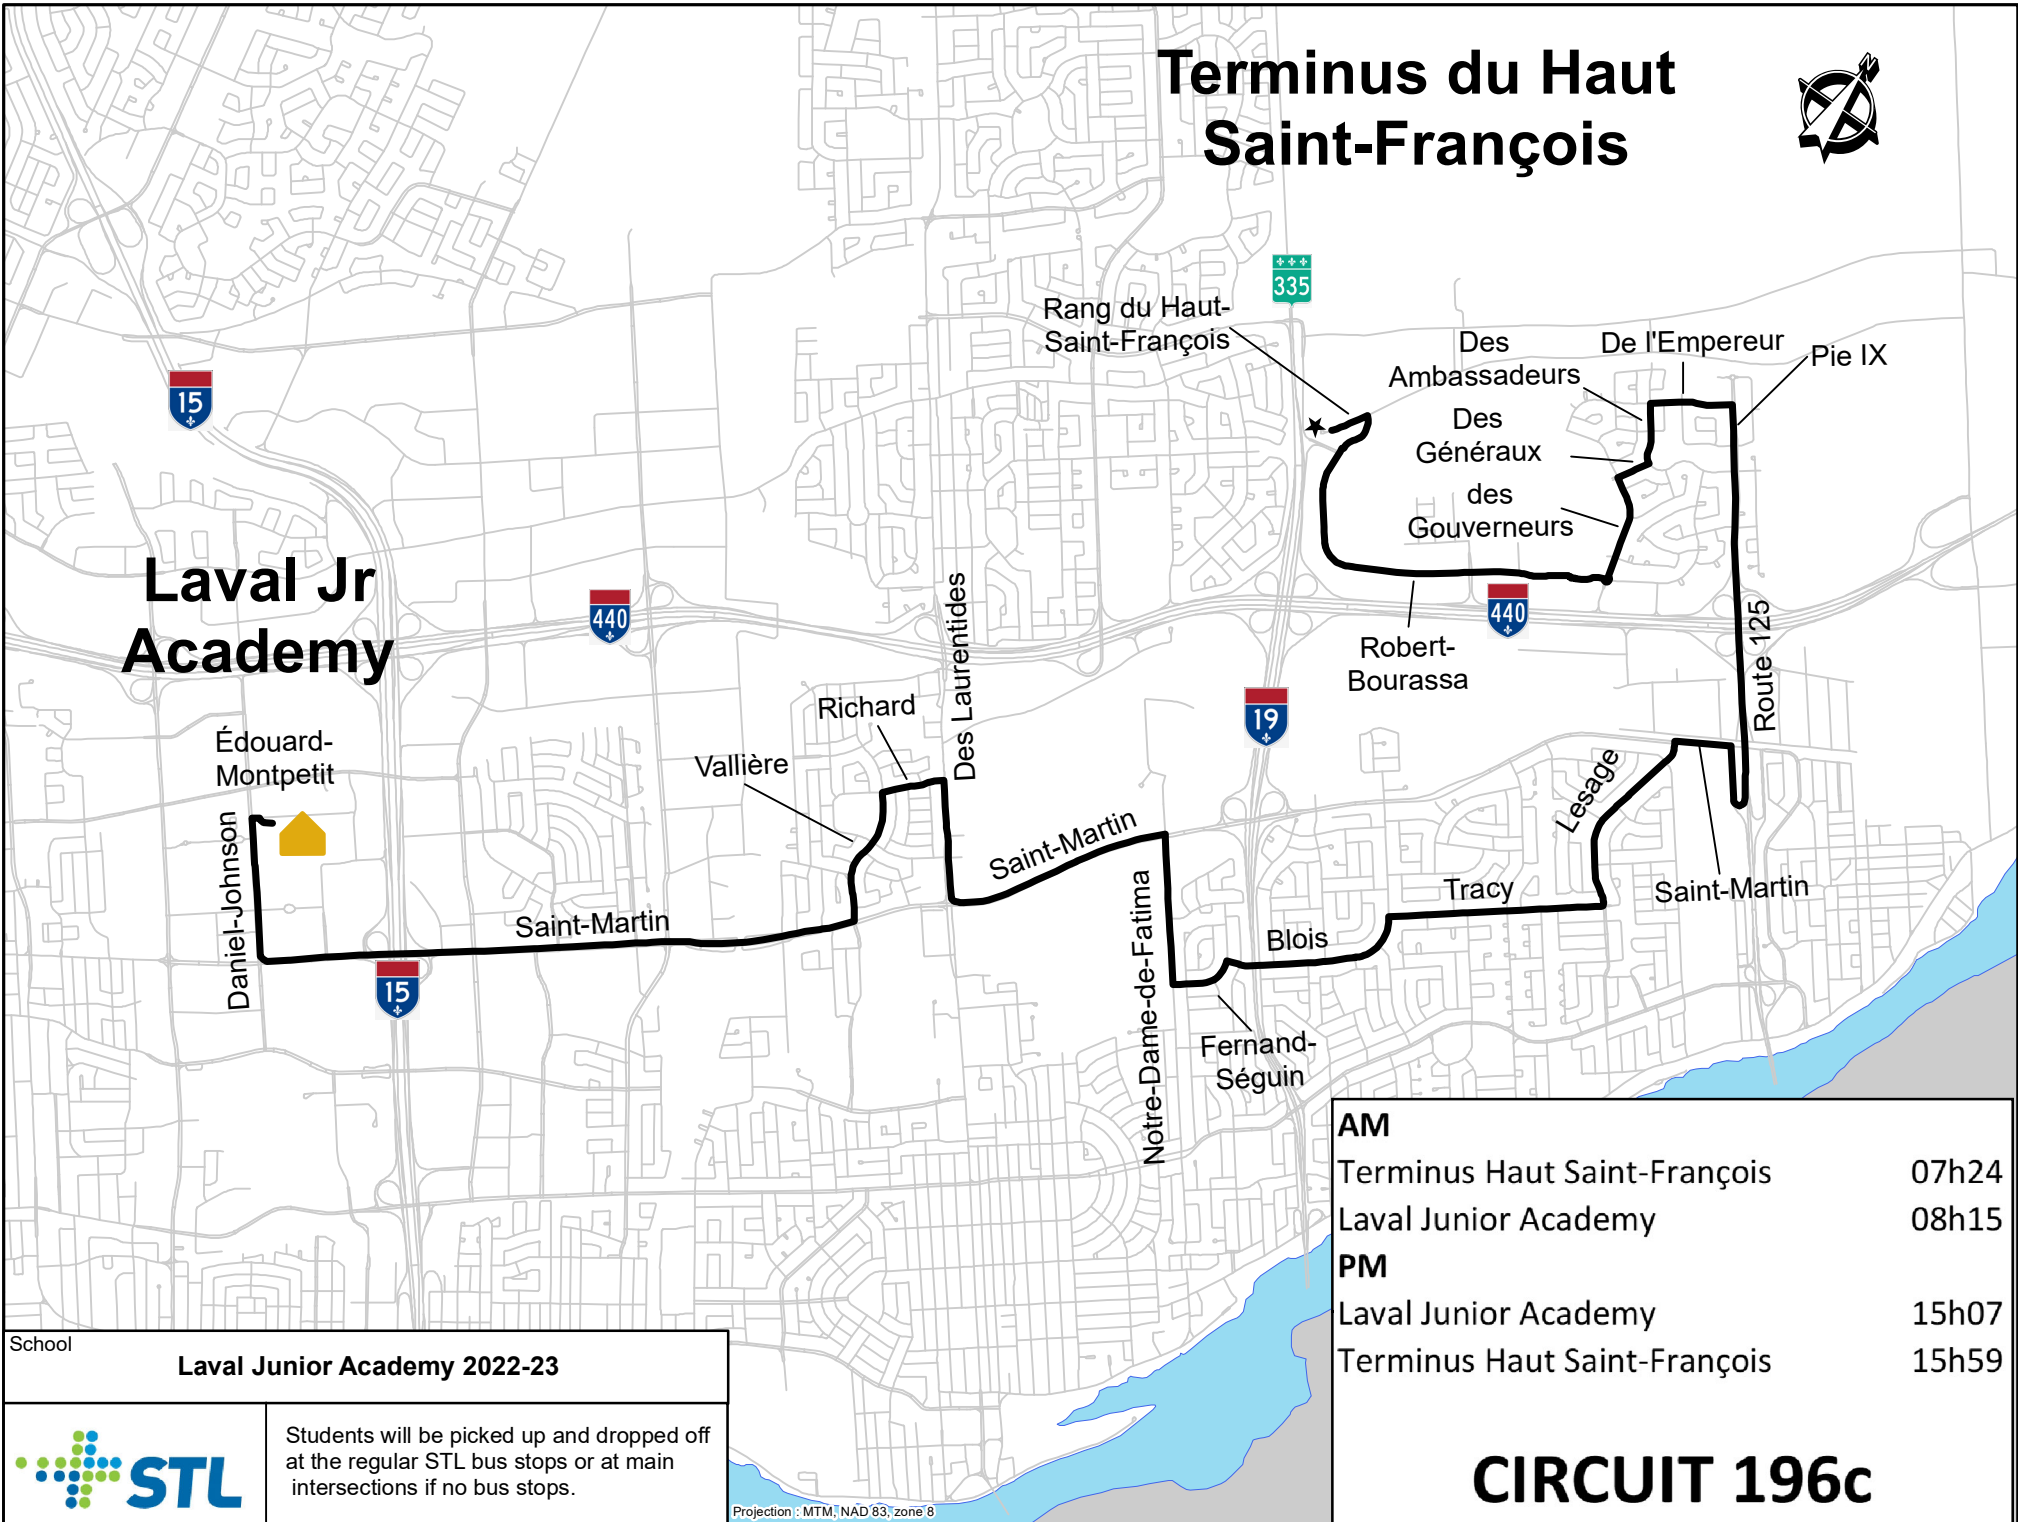

Terminus du Haut Saint-François

School
Laval Junior Academy 2022-23

Students will be picked up and dropped off at the regular STL bus stops or at main intersections if no bus stops.

Projection : MTM, NAD 83, zone 8

AM	
Terminus Haut Saint-François	07h24
Laval Junior Academy	08h15
PM	
Laval Junior Academy	15h07
Terminus Haut Saint-François	15h59

CIRCUIT 196c