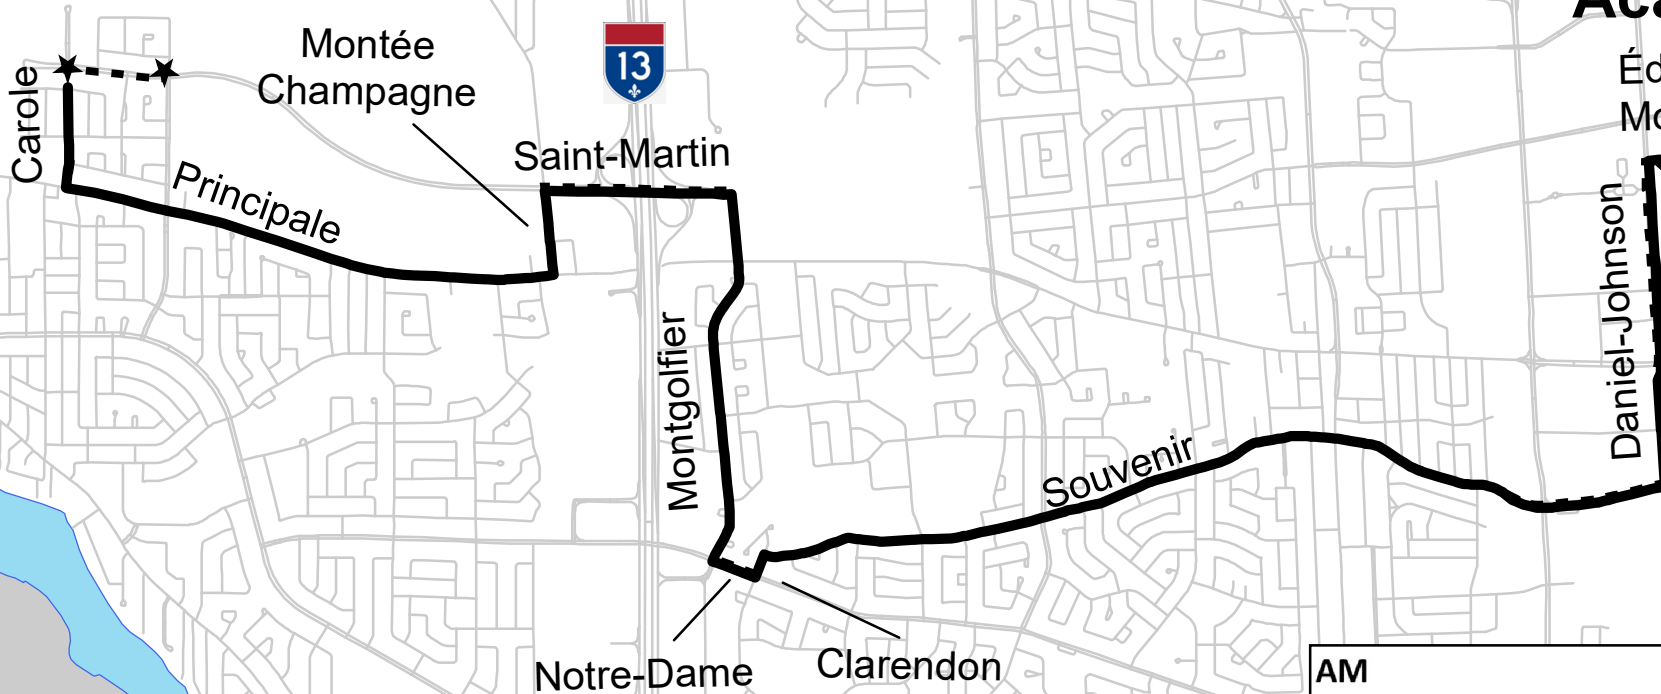

**Saint-Martin /
Hôtel-de-Ville (PM)**

**Saint-Martin /
Carole (AM)**

**Laval Jr
Academy**

Édouard-
Montpetit

School **Laval Junior Academy 2022-23**

Students will be picked up and dropped off at the regular STL bus stops or at main intersections if no bus stops.

Projection : MTM, NAD 83, zone 8

AM	
St-Martin / Carole	07h39
Laval Junior Academy	08h14
PM	
Laval Junior Academy	15h07
Saint-Martin / Hôtel-de-ville	15h40

CIRCUIT 198c