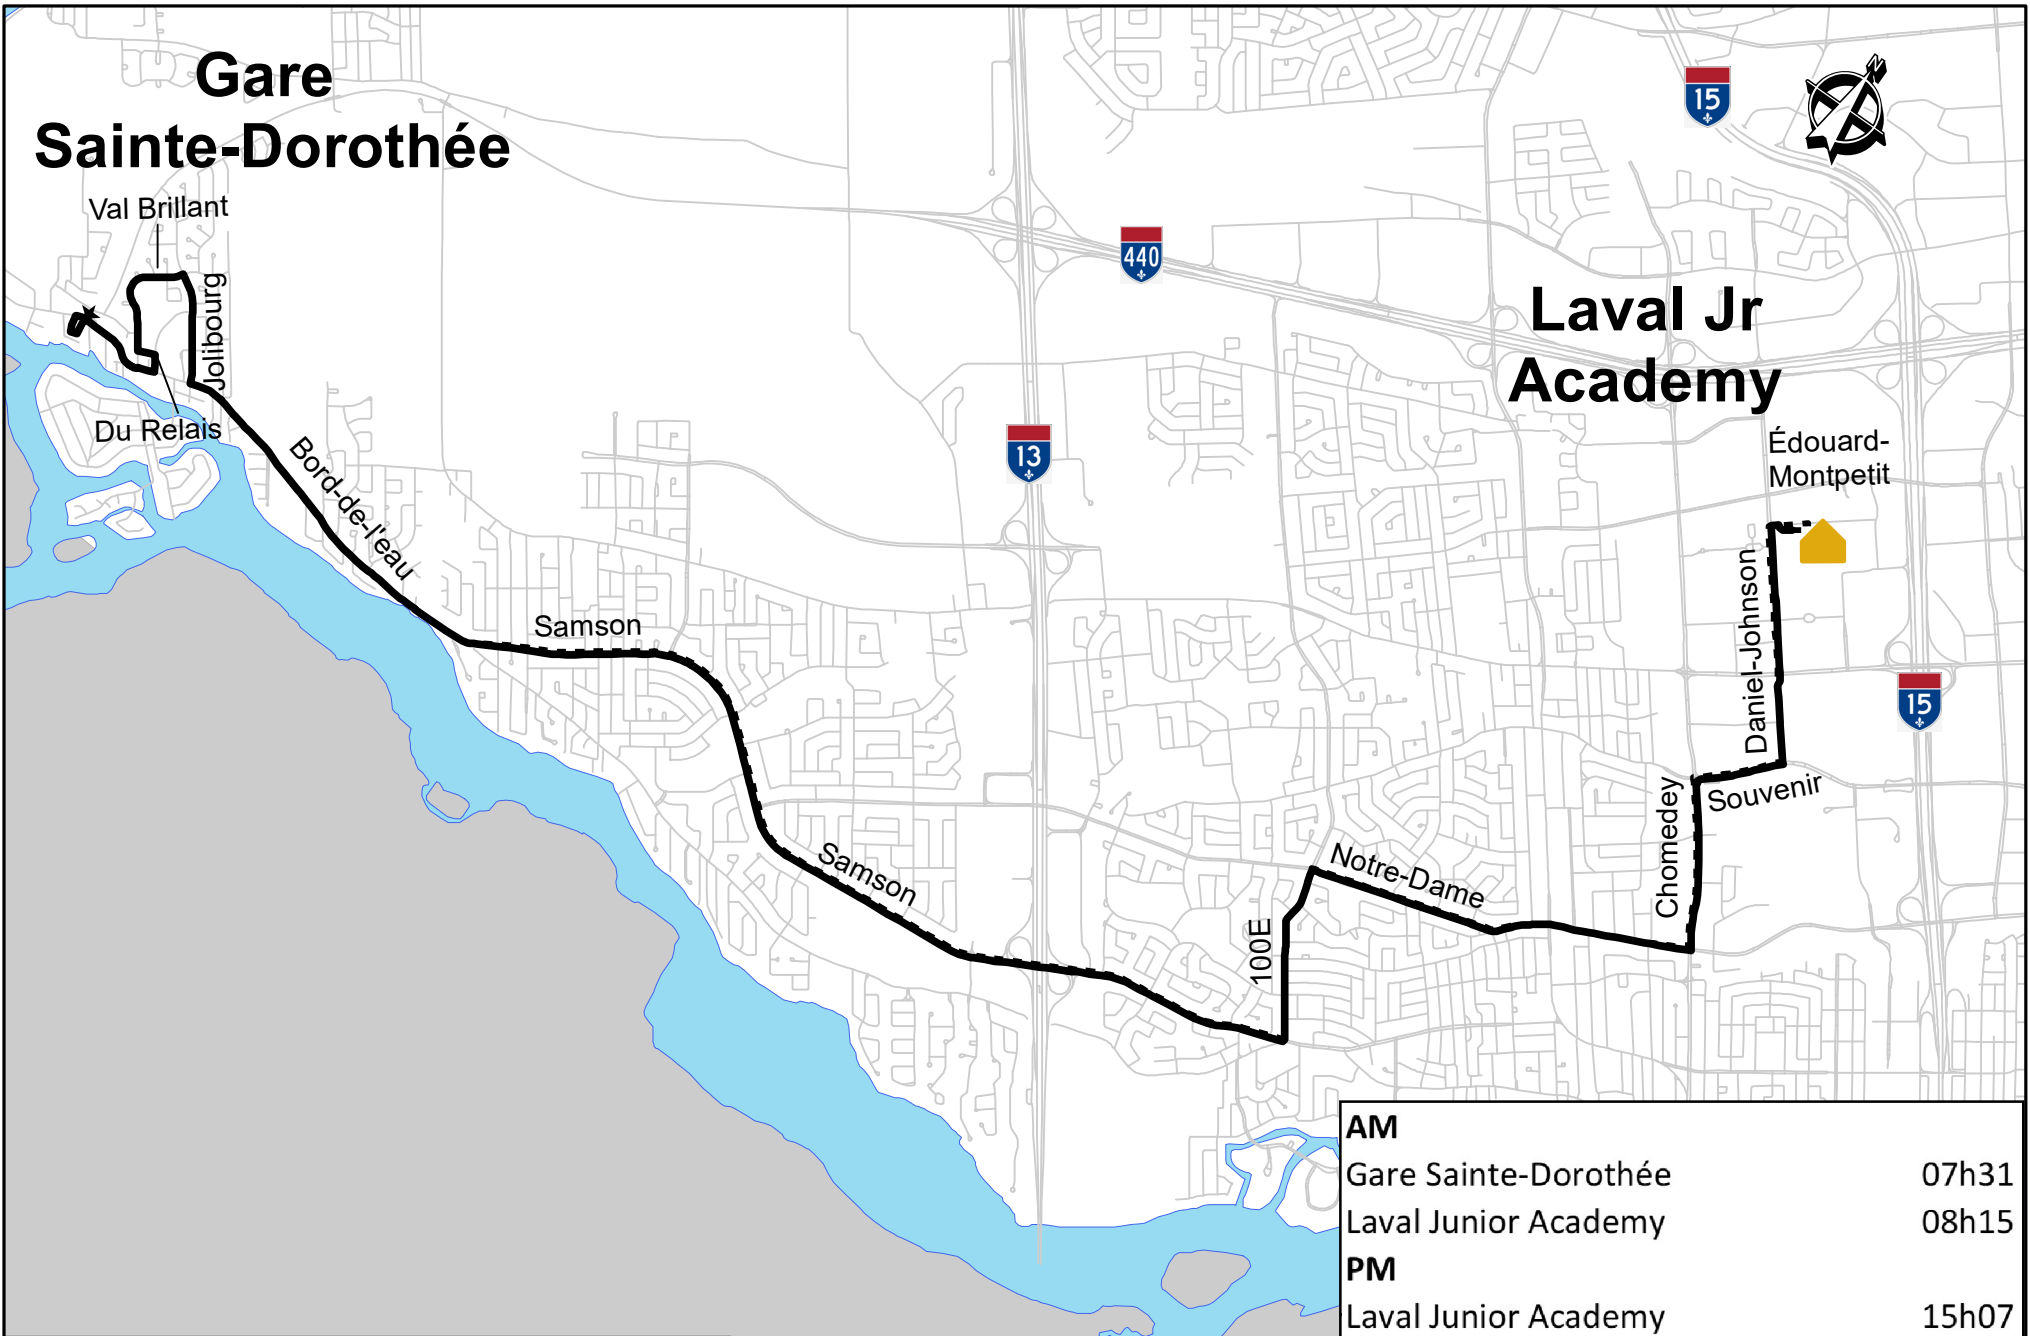

Gare Sainte-Dorothée

AM	
Gare Sainte-Dorothée	07h31
Laval Junior Academy	08h15
PM	
Laval Junior Academy	15h07
Gare Sainte-Dorothée	15h50

School **Laval Junior Academy 2022-23**

Students will be picked up and dropped off at the regular STL bus stops or at main intersections if no bus stops.

Projection : MTM, NAD 83, zone 8

CIRCUIT 199c